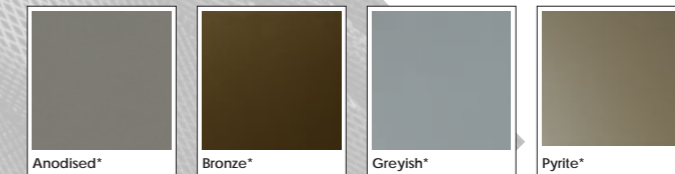

ECLECTIC GREY | NEAREST RAL 7016

RESIDENCE²
THE BOLD CHOICE.

OUR COLOUR COLLECTION

We have created six exciting collections, so you can choose the perfect tone to match your home both externally and internally.

DRAMATIC COLOUR COLLECTION.

The Dramatic Collection don't be afraid to embrace darker hues, to create an impactful, bold design.

ELEMENT COLOUR COLLECTION.

The Element Collection these bare finishes are formulated using no foil, the pigment is added to the extrusion for a natural pared back look.

FOREST COLOUR COLLECTION.

The Forest Collection combines all the colours and feelings of the forest, whilst replicating the 19th Century unpainted timber window.

INDUSTRIAL COLOUR COLLECTION.

The Industrial Collection influenced by modern industrial spaces, they are contemporary, yet timeless.