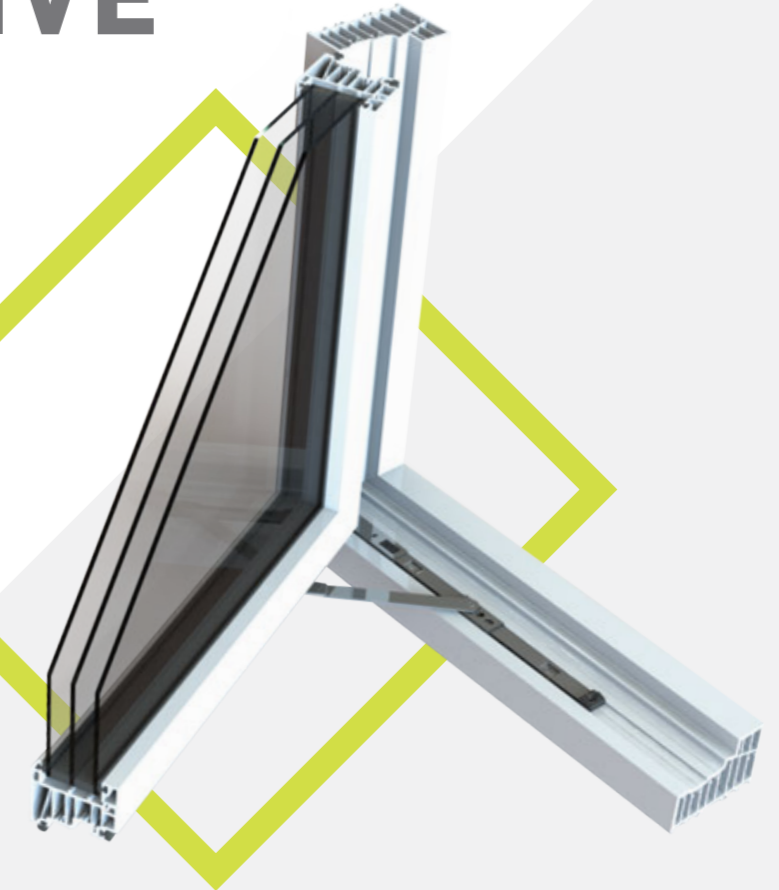

INNOVATIVE DESIGN.

28MM
DOUBLE
GLAZING

44MM
TRIPLE
GLAZING

EQUAL SIGHTLINES

R² is built to unquestionable market leading design standards, this effective and high performance solution offers clean lines and advanced functionality. An elegantly flush sash exterior and a unique square interior gives Residence²

its bold and modern appearance. All glass sightlines are perfectly equal providing symmetry, complementing the internal stylish square detail.

LOCK & HINGE RETENTION

R² boasts superior screw retention reinforcements, locks

and hinges are secured firmly into position. It is also specifically designed to accommodate the additional weight of triple glazed units, allowing heavy duty hinges to fit and operate perfectly.