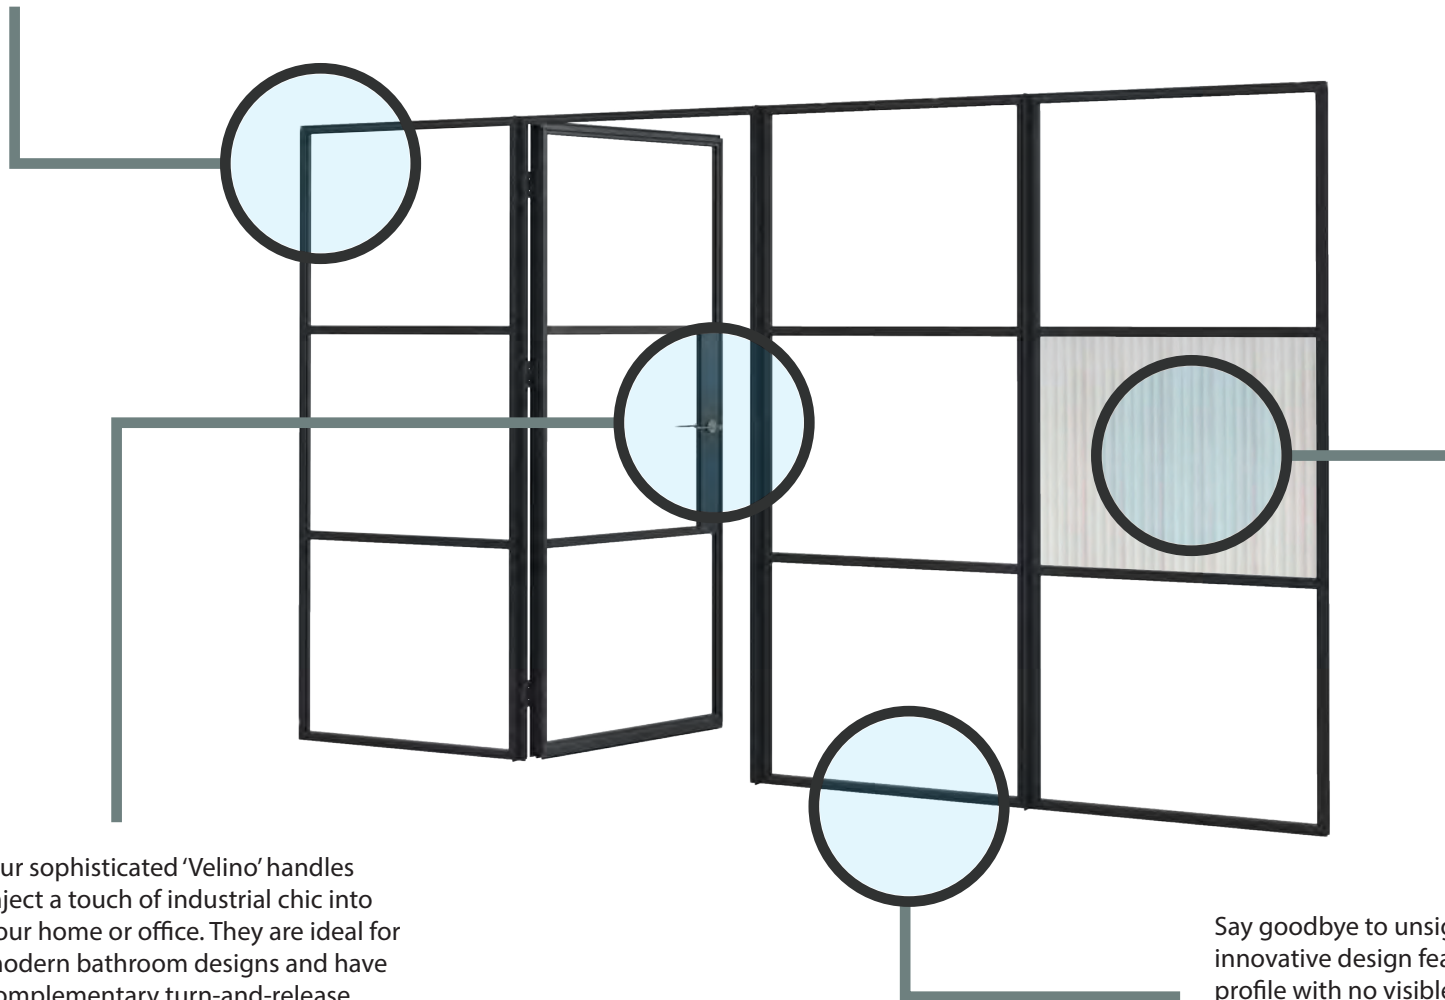

## INTERNAL COLLECTION

Introducing the Decorio Internal Collection— opening the door to style, sophistication, and performance. With its sleek steel-effect finishes and slim sightlines, our collection perfectly balances aesthetic appeal with practicality. Whether aiming to elevate the visual allure of your living space or achieve seamless transitions between rooms, our single-glazed screens and doors are designed to make a lasting impression.

All of our doors are available in hinged and sliding options, offering flexibility to suit a wide range of spaces and layouts. Whether you're looking to optimise space in a compact room or create a grand entrance in a larger area, our doors can adapt to your needs seamlessly.

Our sophisticated 'Velino' handles inject a touch of industrial chic into your home or office. They are ideal for modern bathroom designs and have complementary turn-and-release locks for security.

Say goodbye to unsightly thresholds—our innovative design features a contemporary profile with no visible threshold, ensuring a smooth transition between living spaces.