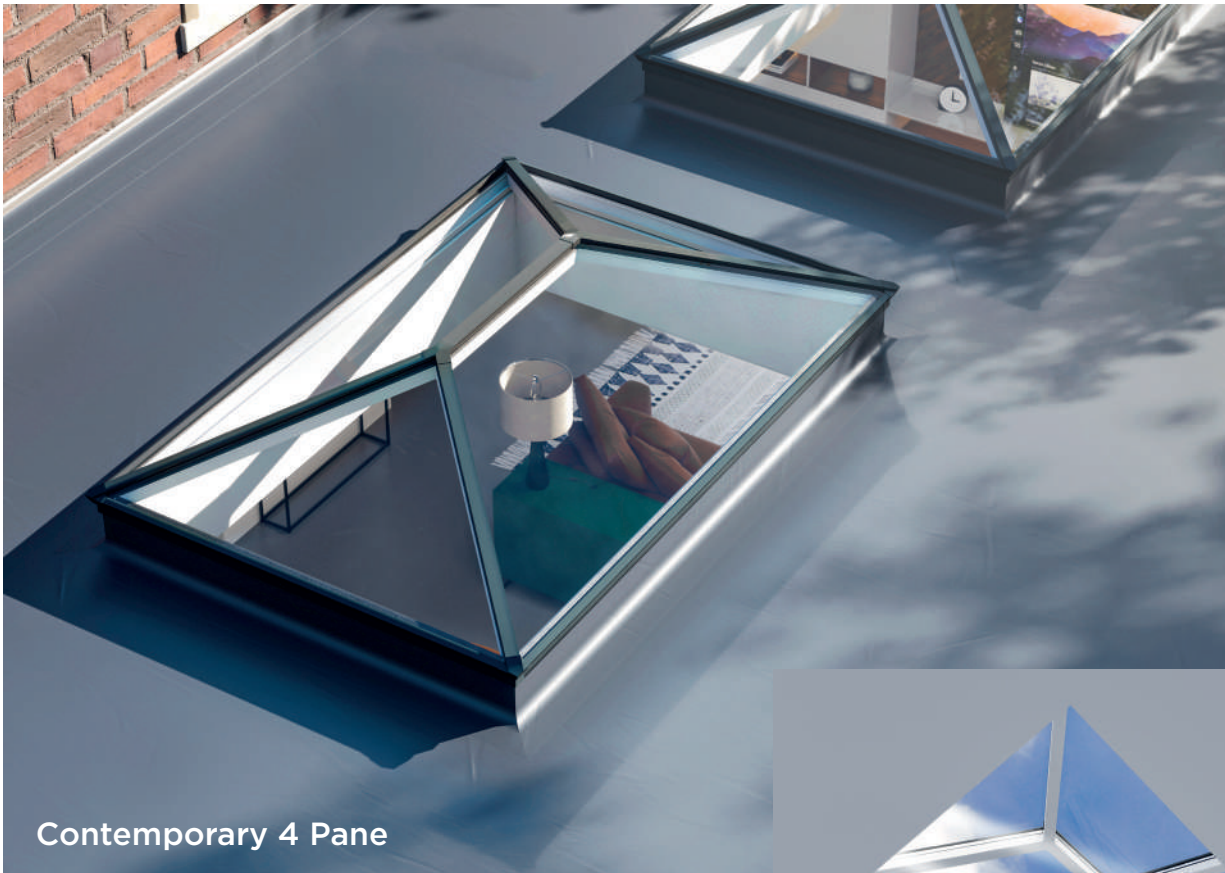

HIGH-END, HIGH PERFORMANCE

Contemporary 4 Pane

Our roof lantern isn't just about aesthetics—it's engineered for superior performance in safety, energy efficiency, and minimal maintenance.

The slimline aluminum profiles are meticulously designed to complement thermally efficient double glazed units, minimising heat loss and conserving energy.