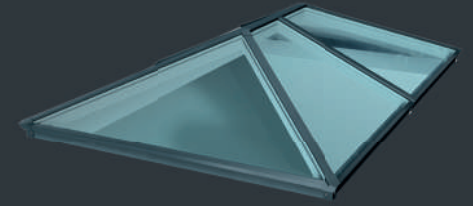

Roof Lantern

Enhance the visual appeal of living and dining spaces with a selection of contemporary 4 panel Lantern or a traditional 6 panel configuration, complementing any style of property. Available in sizes up to 3000mm x 2000mm.