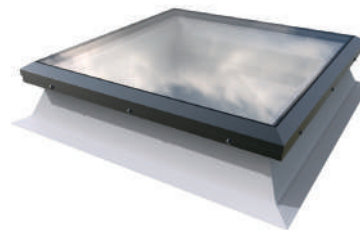

SHOP NOW

*Standard sizes are available, see pg 6 for full size list. For bespoke sizing, please enquire with our team.

LAMINATED INNER PANE

ENDORSED BY  THE ROOFLIGHT ASSOCIATION

Aluminium Flat Roof Light

The Flat Roof Lights are individual glass roof lights intended for installation on flat roofs of all modern building types to provide natural light (and ventilation where specified).

Manufactured to ISO 9001 industry standards, the roof light exhibits a clean and stylish design with a slimline powder coated frame and flush fitting glass panel. All fixed UK Doors Flat Roof Lights also achieve the Secured by Design accreditation.