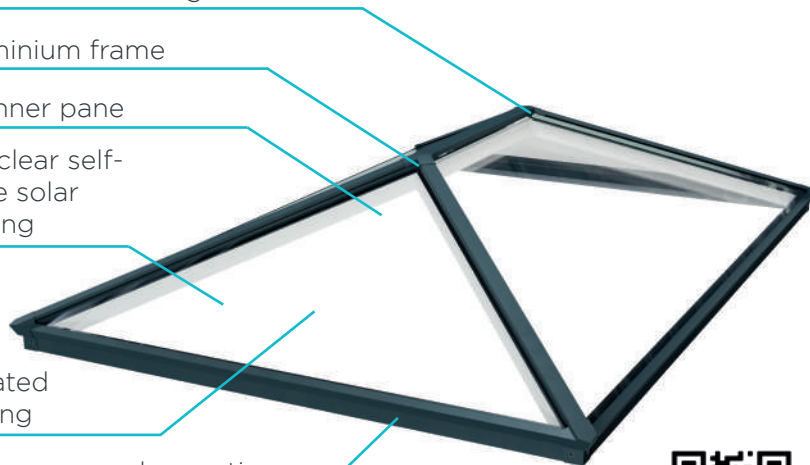

Elegance & Simplicity

The Roof Lantern is a simple and elegant way to increase the amount of daylight reaching your living area.

By reducing the number of parts required and the need for sealants within the lantern, the lantern provides a simplified installation process for a low maintenance, weathertight solution. A laminated inner pane ensures safety is a top priority for your property.

Our standard sizes can be delivered directly to you in as little as 5 days! For bespoke sizes and colours, enquire with us.

Precision aluminium castings

Slender aluminium frame

Laminated inner pane

Available in clear self-clean or blue solar control glazing

Low-E insulated double glazing

Aluminium frame powder coating