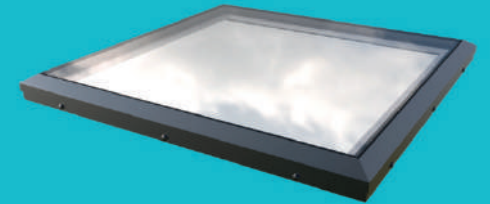

Flat Roof Light

The ideal solution for modern living, the Flat Roof Light can be installed in single large square or rectangular formats or as a bundle of smaller rooflights. Available in sizes up to 3600mm x 1650mm with multiple design and opening options.