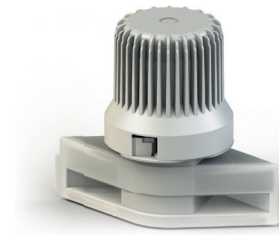

## WHY CHOOSE WELD SPOUTS & CAPS FROM MENSHEN?

- Global availability**  
 We have 11 production locations in Europe, Asia, USA and Latin America, that follow the exact production and quality standards Menshen is known for.
- Wide range**  
 Our closures supply a wide range of markets: food, beverage, industrial packaging and home & personal care applications
- Innovation**  
 For over 50 years, our solutions have been setting the course for the entire packaging industry. Our new generation of closure designs is one more contribution towards a more sustainable world.
- Top quality**  
 Menshen is synonymous for high quality products, as proofed by important certifications such as BRCGS standard for primary food packaging. We also guarantee modern and safe production via ISO standards 9001:2015 and 14001:2015.
- Global network and partners**  
 Whether you are looking for a packaging supplier, spout inserting or filling machines, we can advise and connect you with our partners, who will meet your requirements in the best way.

## A NEW GENERATION OF CLOSURE DESIGNS FOR THE CIRCULAR ECONOMY

- Designed for use with monomaterials
- No additives in the spout
- Cost and energy efficient
- Improved sealing quality
- Polyethylene & Polypropylene compatible