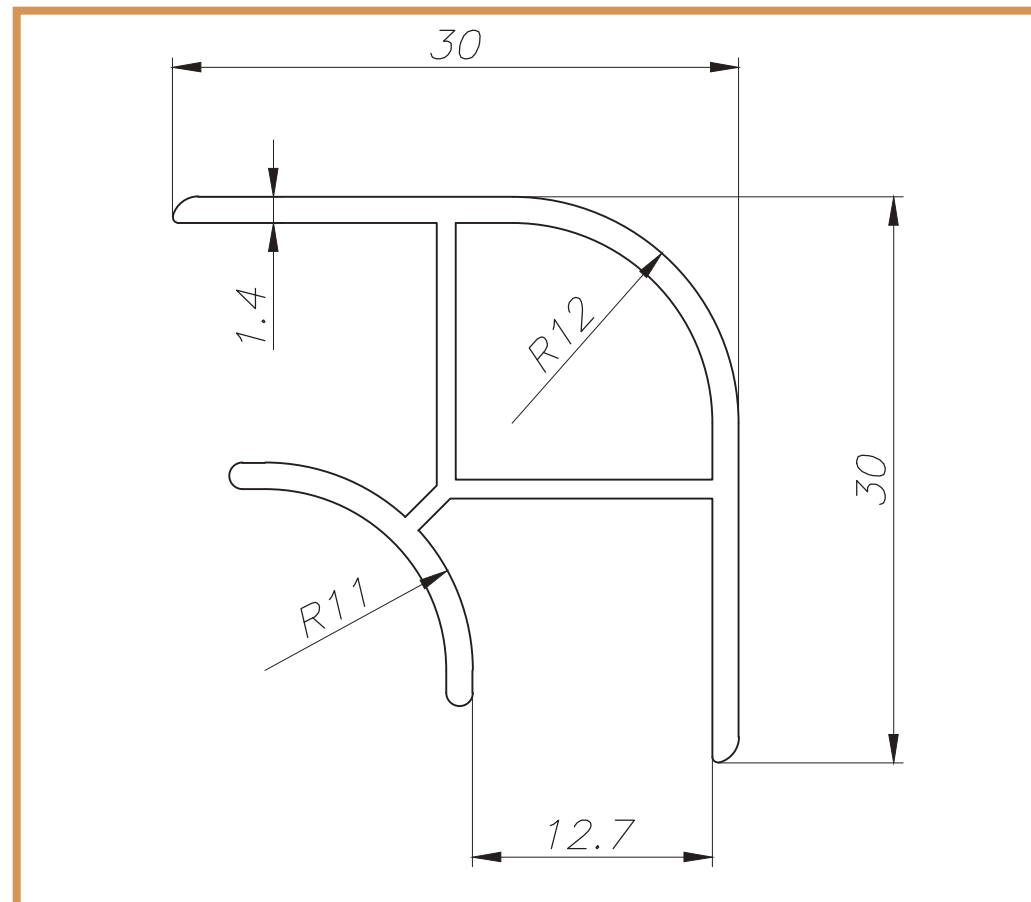

PLINTH PROFILE

We offer kitchen plinth profiles with PVC, aluminum and transfer foil application options in sizes of 10cm, 12cm, 15cm.

ALUMINUM

100mm

Single Channel Aluminum
Kitchen Plinth

120mm

Single Channel Aluminum
Kitchen Plinth

CORNERS

90° Curved Corner

90° Sharp Corner

Adjustable Corner

Corded Adjustable Corner

PLINTH LEGS

CLIPS

BZP10012