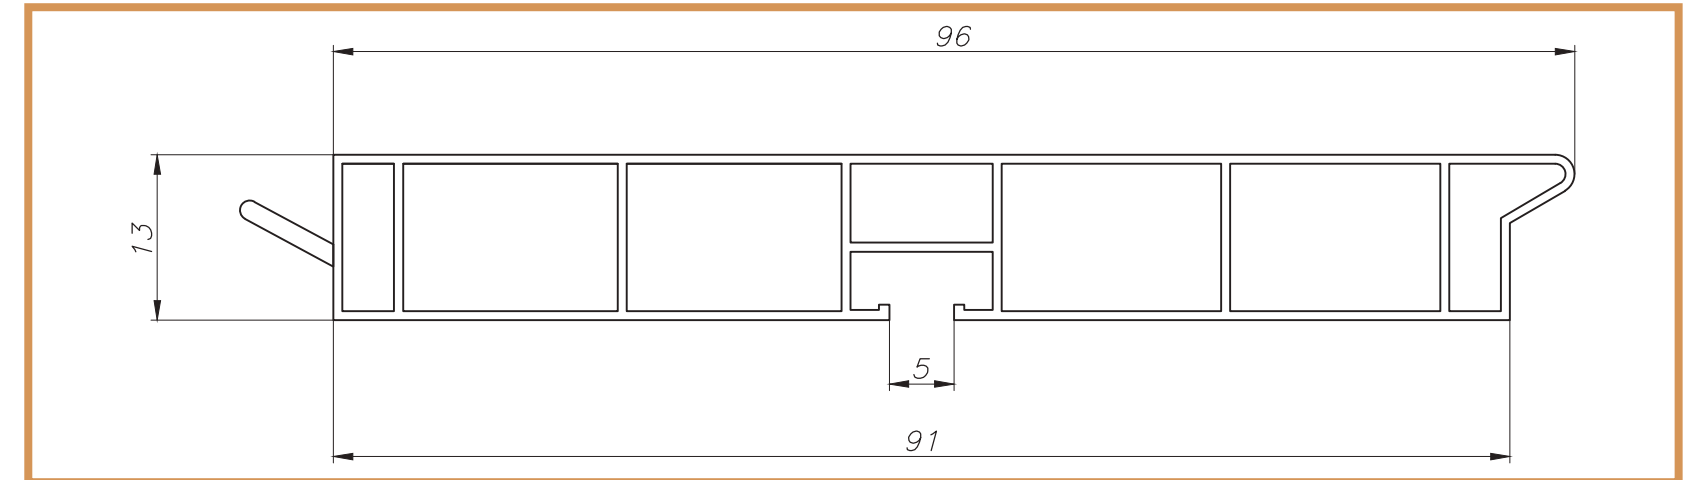

PLINTH PROFILE

We offer kitchen plinth profiles with PVC, aluminum and transfer foil application options in sizes of 10cm, 12cm, 15cm.

ALUMINUM

100mm

Single Channel Aluminum
Kitchen Plinth

120mm

Single Channel Aluminum
Kitchen Plinth

CORNERS

90° Curved Corner

90° Sharp Corner

Adjustable Corner

Corded Adjustable Corner

PLINTH LEGS

CLIPS

BZP10012