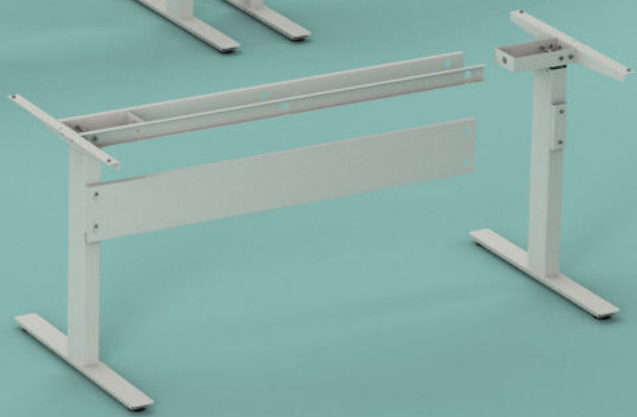

.rivalmetal | **REA**

Informal elegance REA
is well suited to private
and managerial offices.
The shape of metal enhances
the whole design, whose informal
elegance persists.

.rivalmetal | **GENIUS**

With its silent moving lifting columns, **GENIUS** can be adjusted with its stylish design, extra sturdy wide feet and adjustable feet according to your office needs.

With its height that can be adjusted easily thanks to its piston, **SIRIUS** is a very suitable design to adapt to different uses in the office.

.rivalmetal | UVE

An office desk that fits perfectly in any environment, **UVE** was designed with minimalism and aesthetic appeal in mind.

.rivalmetal | **MILD**

Inspired by the idea of simplicity,
MILD is indispensable for modern
offices with its leg profiles with nicely
rounded corners.

MILD

Workspace Elements

.rivalmetal | **ODEN**

Originating from the robustness of the triangular structure, **ODEN** also stands out thanks to its suitability for use in different areas.

GEMS

Workspace Elements

.rivalmetal | **FRAME**

Sturdy, compact desk for your office corner olan **FRAME** has a simple Scandinavian design. Thanks to its handy size, it is very suitable for use in home office workplaces.