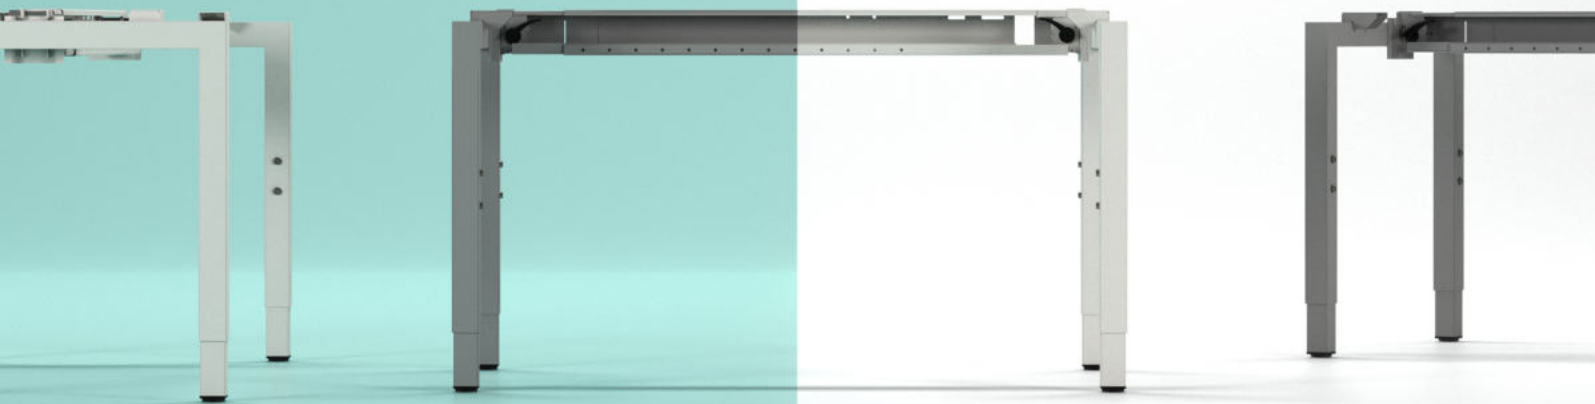

Being basic isn't about being unpretentious. **ARES** combines usability with simplicity in design.