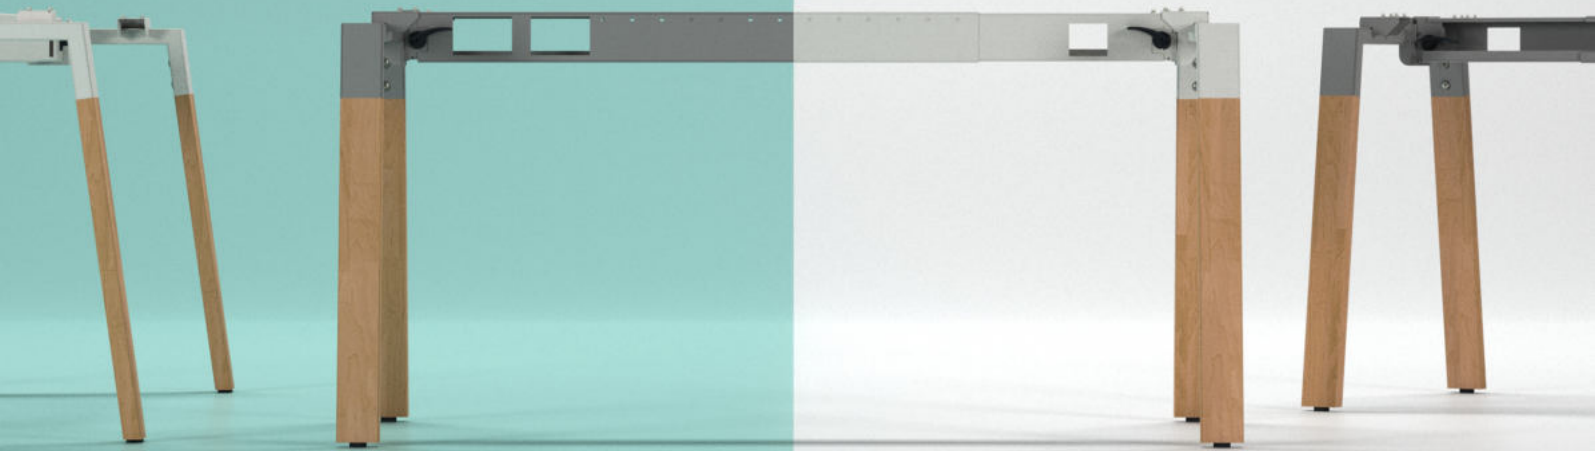

Transforming into a stylish design by using the harmony of wood and metal, **URANUS** adapts to every space with its visual richness.