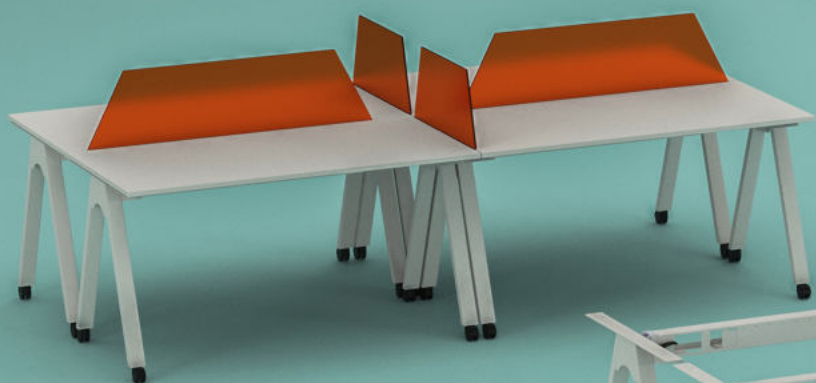

MOVE | Workspace Elements