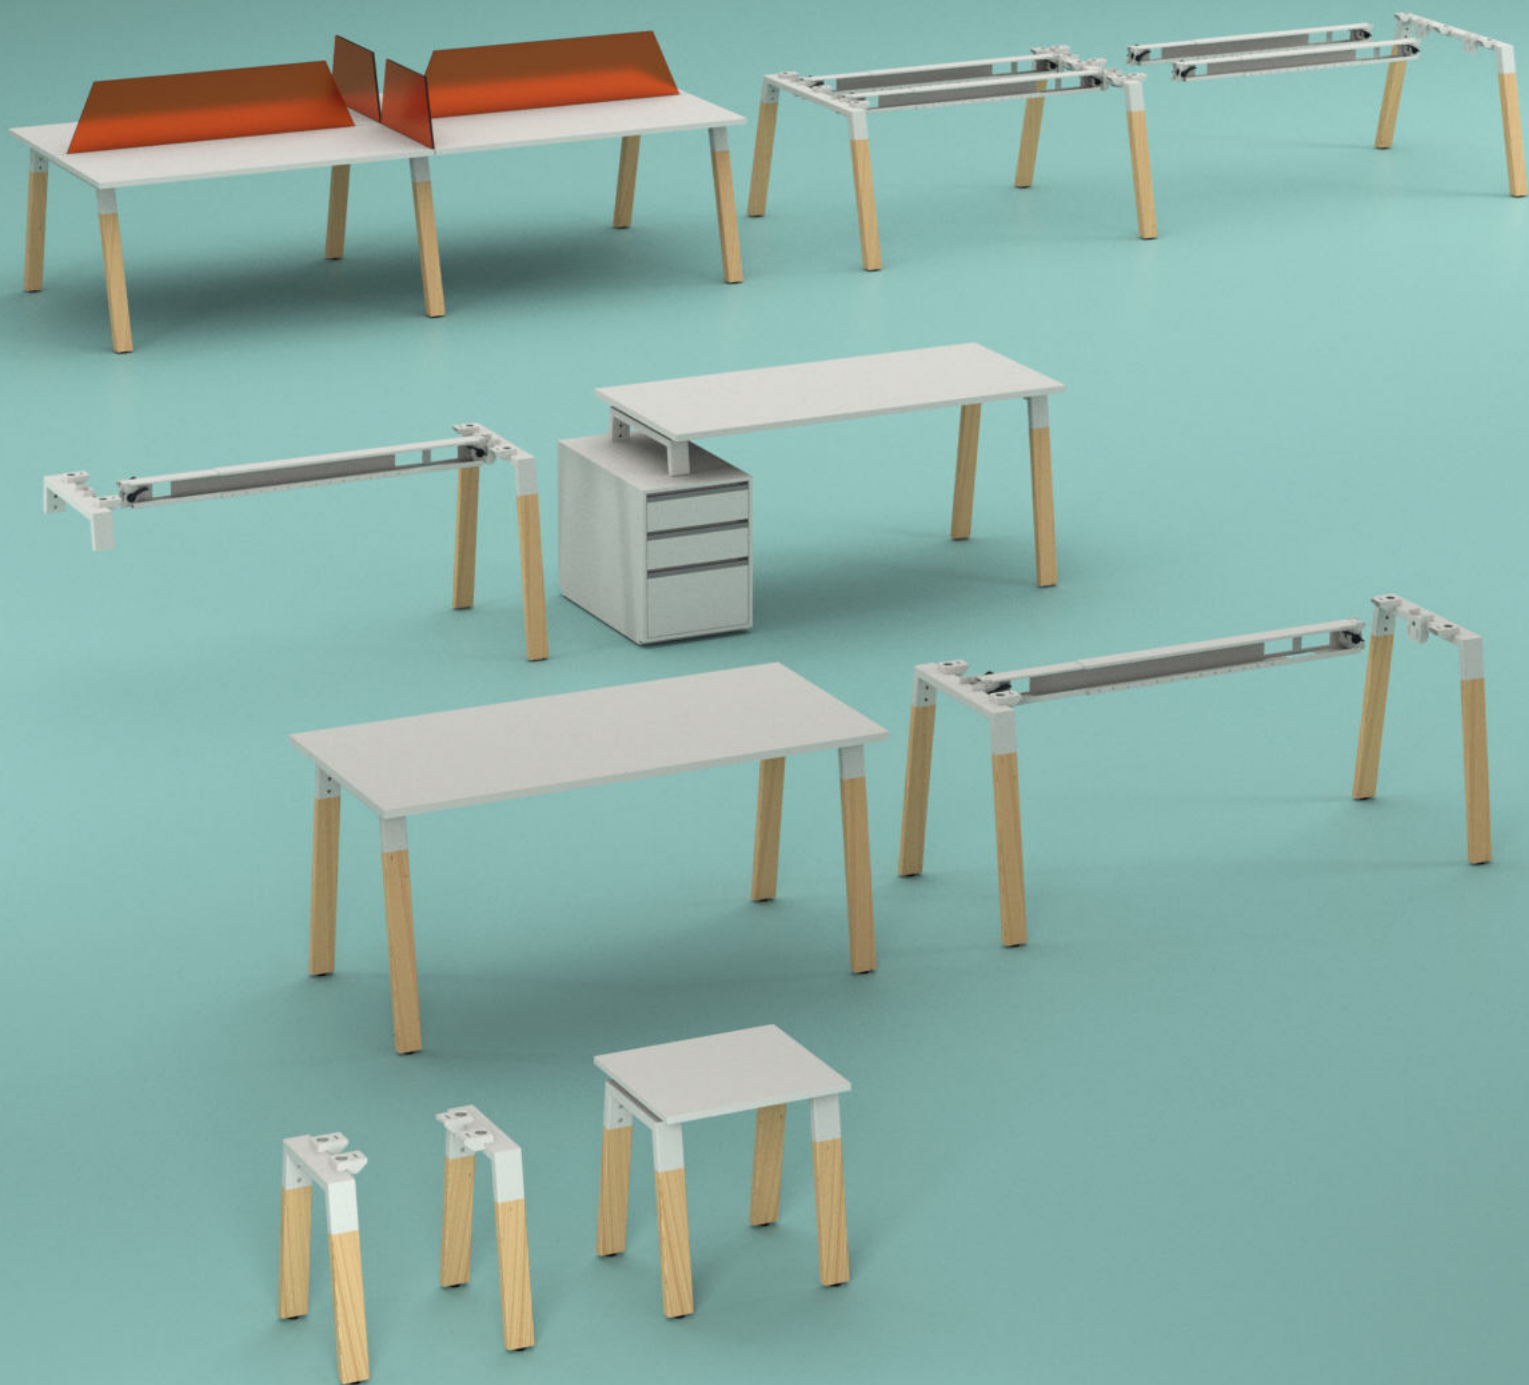

URANUS

Workspace Elements