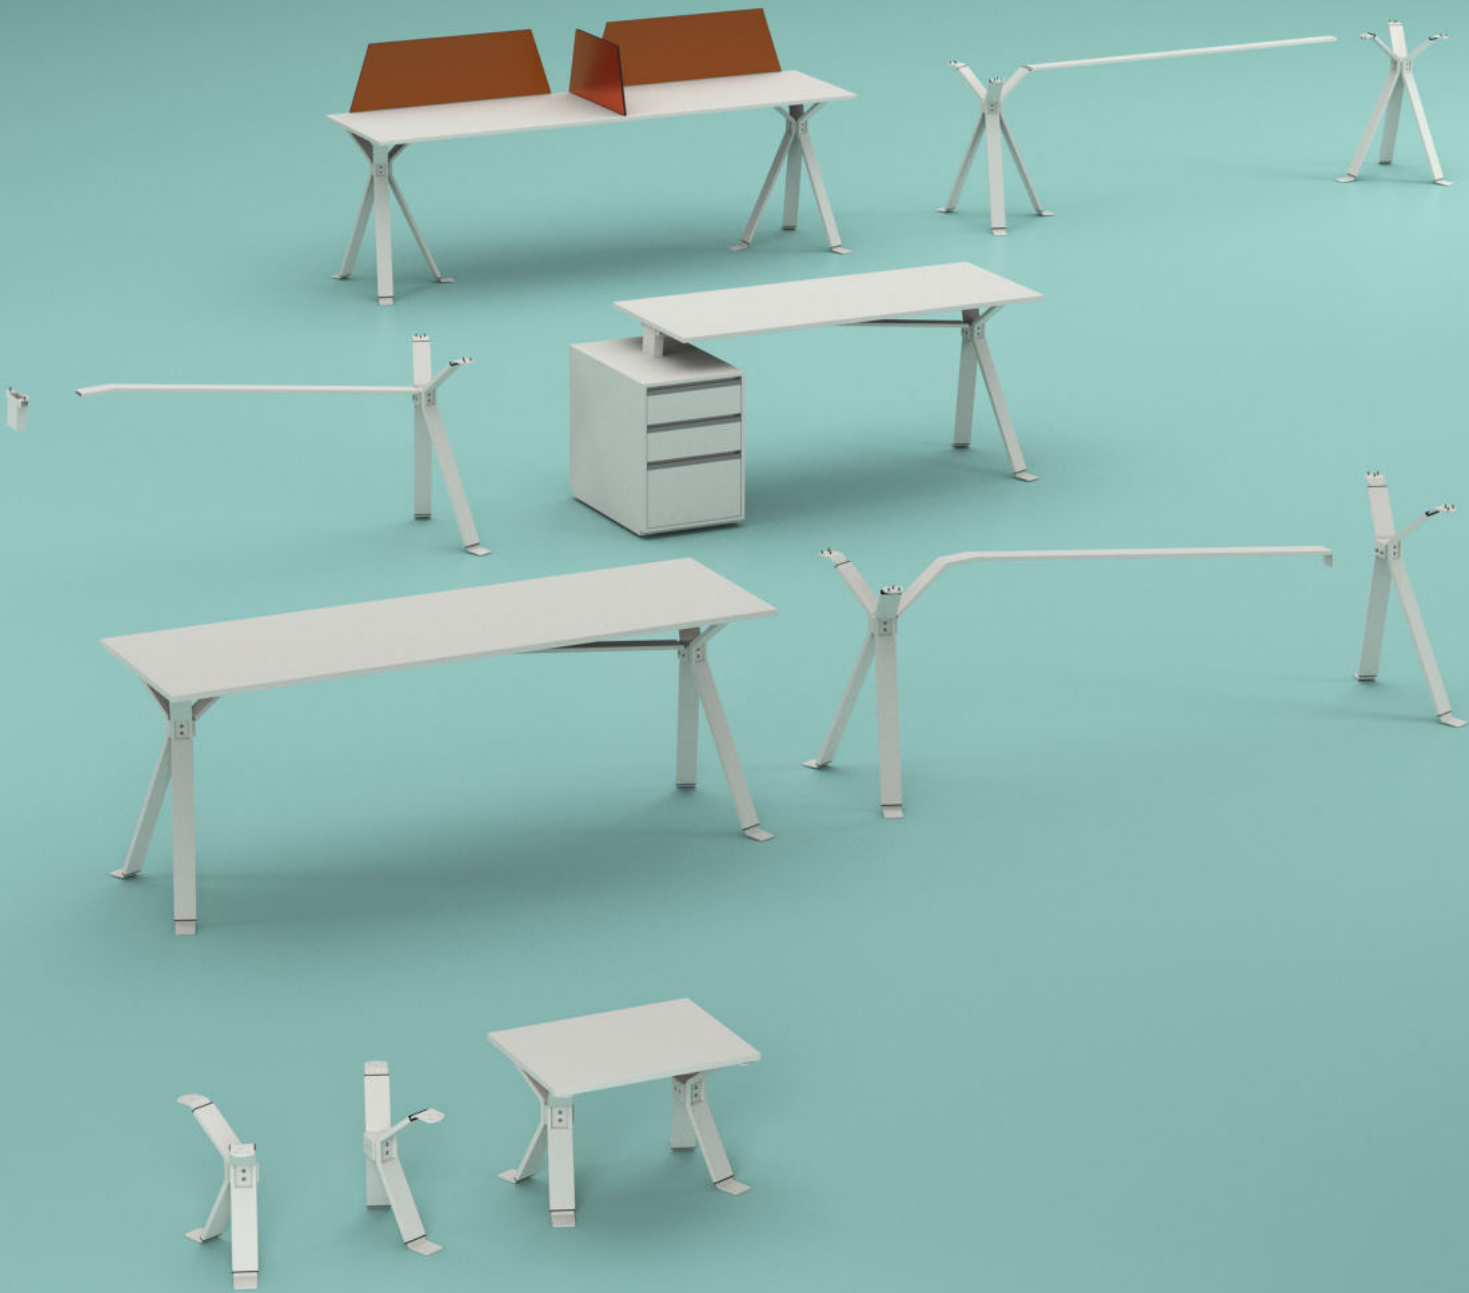

FORS

Workspace Elements