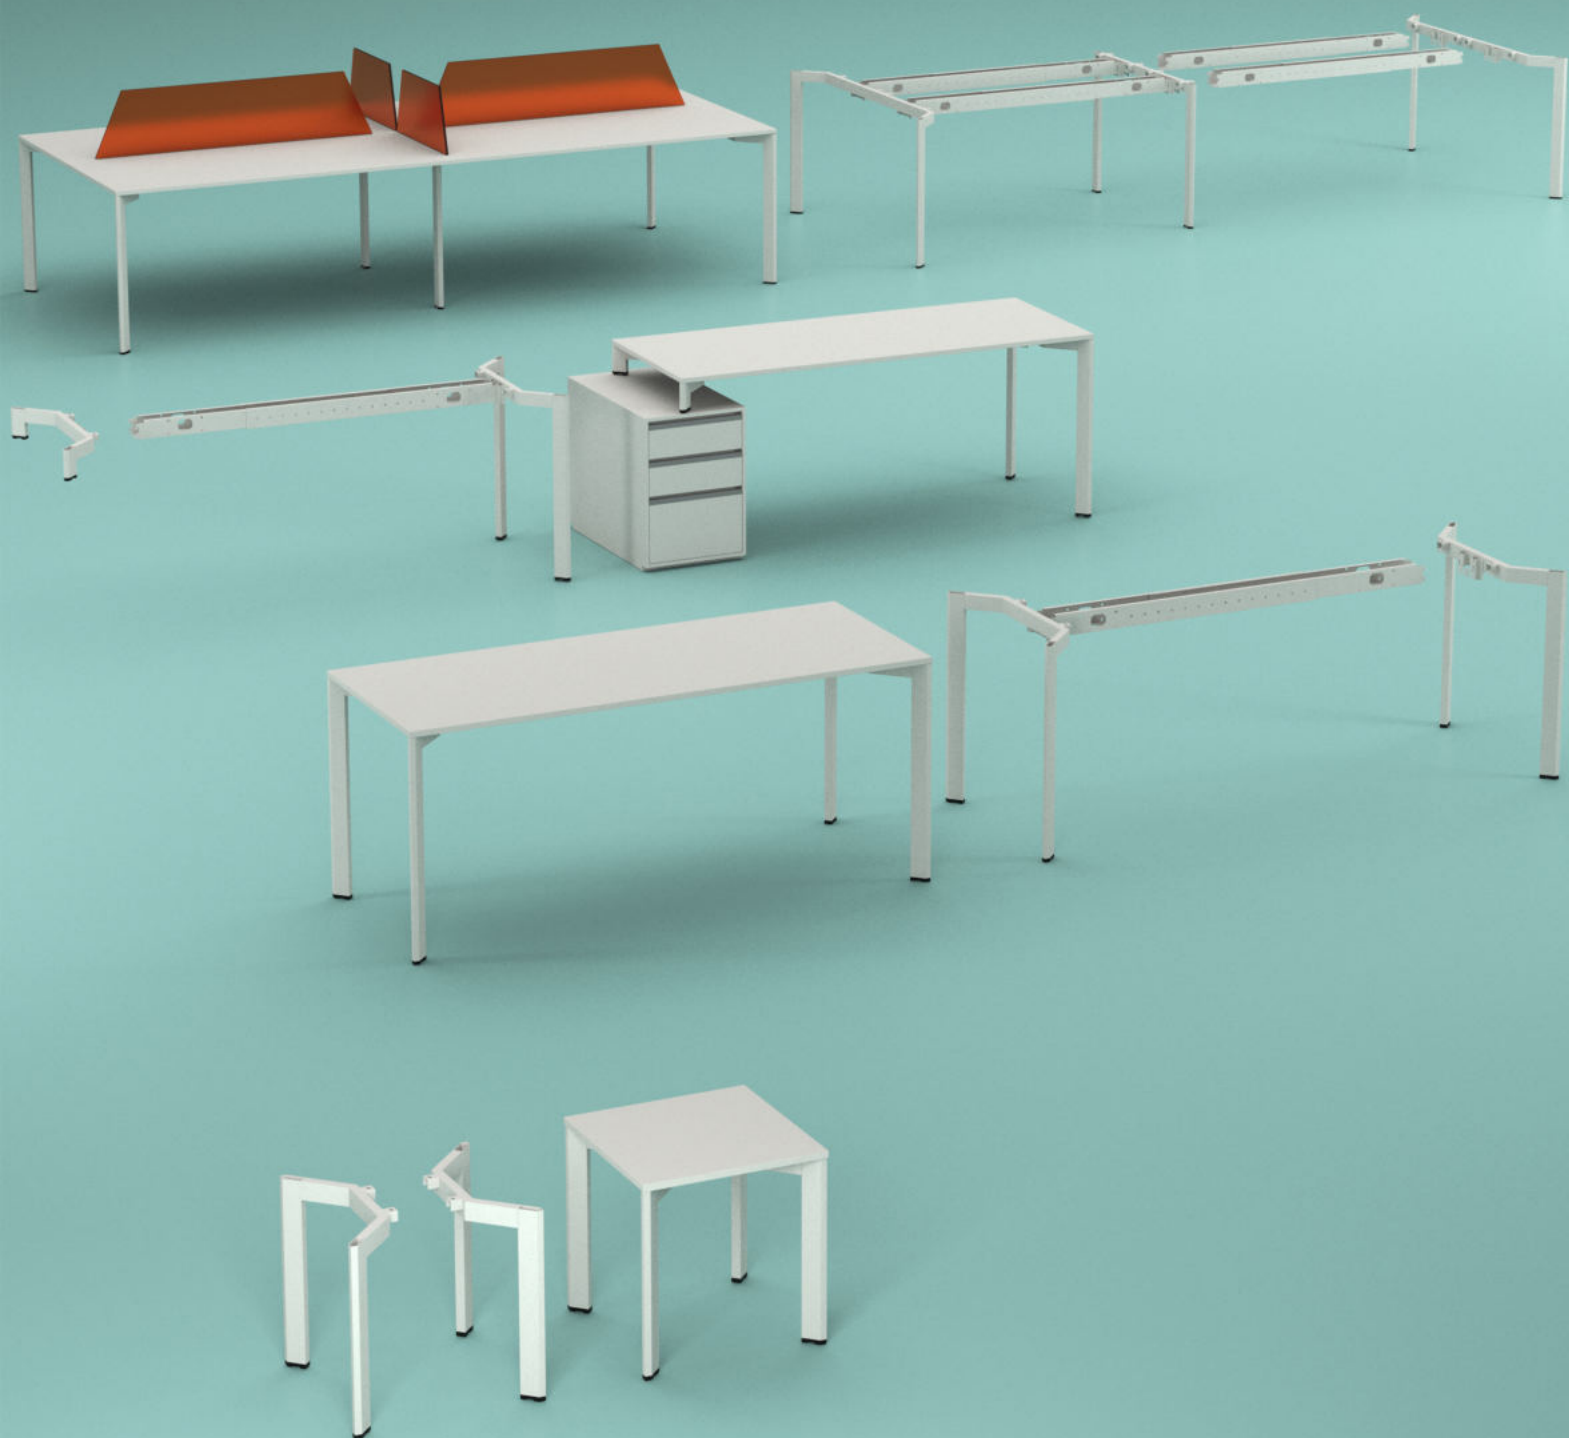

With its height that can be adjusted easily thanks to its piston, **SIRIUS** is a very suitable design to adapt to different uses in the office.

.rivalmetal | UVE

An office desk that fits perfectly in any environment, **UVE** was designed with minimalism and aesthetic appeal in mind.

PRIZMA, which shows the innovative stance of the use of angles and polygons, creates a modern atmosphere in its environment.

PRIZMA | Workspace Elements

.rivalmetal | **NEPTUN**

With its strong lines and elegant form, **NEPTUN** is a modern desk system developed for demanding workplaces and is a popular choice for a wide variety of projects.