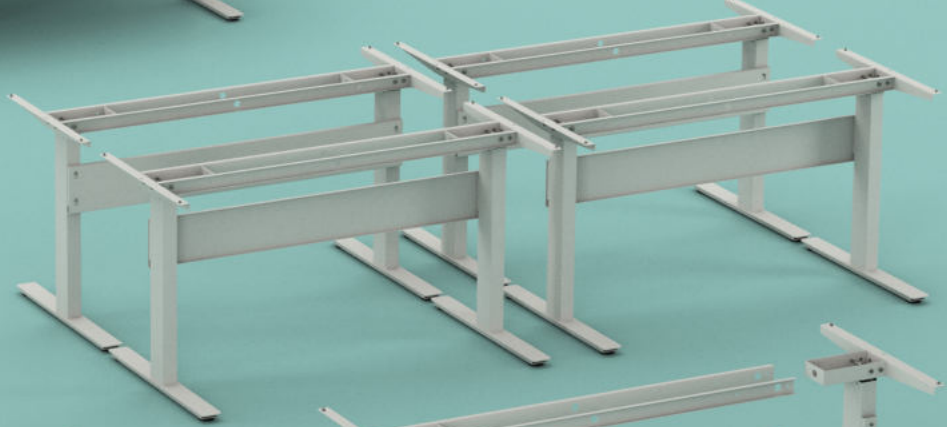

.rivalmetal | **REA**

Informal elegance REA
is well suited to private
and managerial offices.
The shape of metal enhances
the whole design, whose informal
elegance persists.

.rivalmetal | **GENIUS**

With its silent moving lifting columns, **GENIUS** can be adjusted with its stylish design, extra sturdy wide feet and adjustable feet according to your office needs.

With its height that can be adjusted easily thanks to its piston, **SIRIUS** is a very suitable design to adapt to different uses in the office.

.rivalmetal | UVE

An office desk that fits perfectly in any environment, **UVE** was designed with minimalism and aesthetic appeal in mind.

.rivalmetal | **MILD**

Inspired by the idea of simplicity,
MILD is indispensable for modern
offices with its leg profiles with nicely
rounded corners.

MILD

Workspace Elements

.rivalmetal | **ODEN**

Originating from the robustness of the triangular structure, **ODEN** also stands out thanks to its suitability for use in different areas.

GEMS

Workspace Elements

.rivalmetal | **FRAME**

Sturdy, compact desk for your office corner olan **FRAME** has a simple Scandinavian design. Thanks to its handy size, it is very suitable for use in home office workplaces.