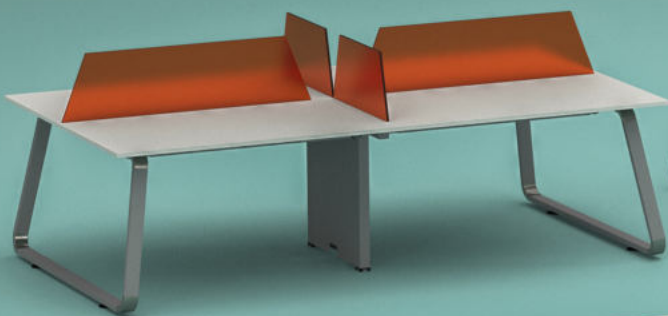

NICE

Workspace Elements