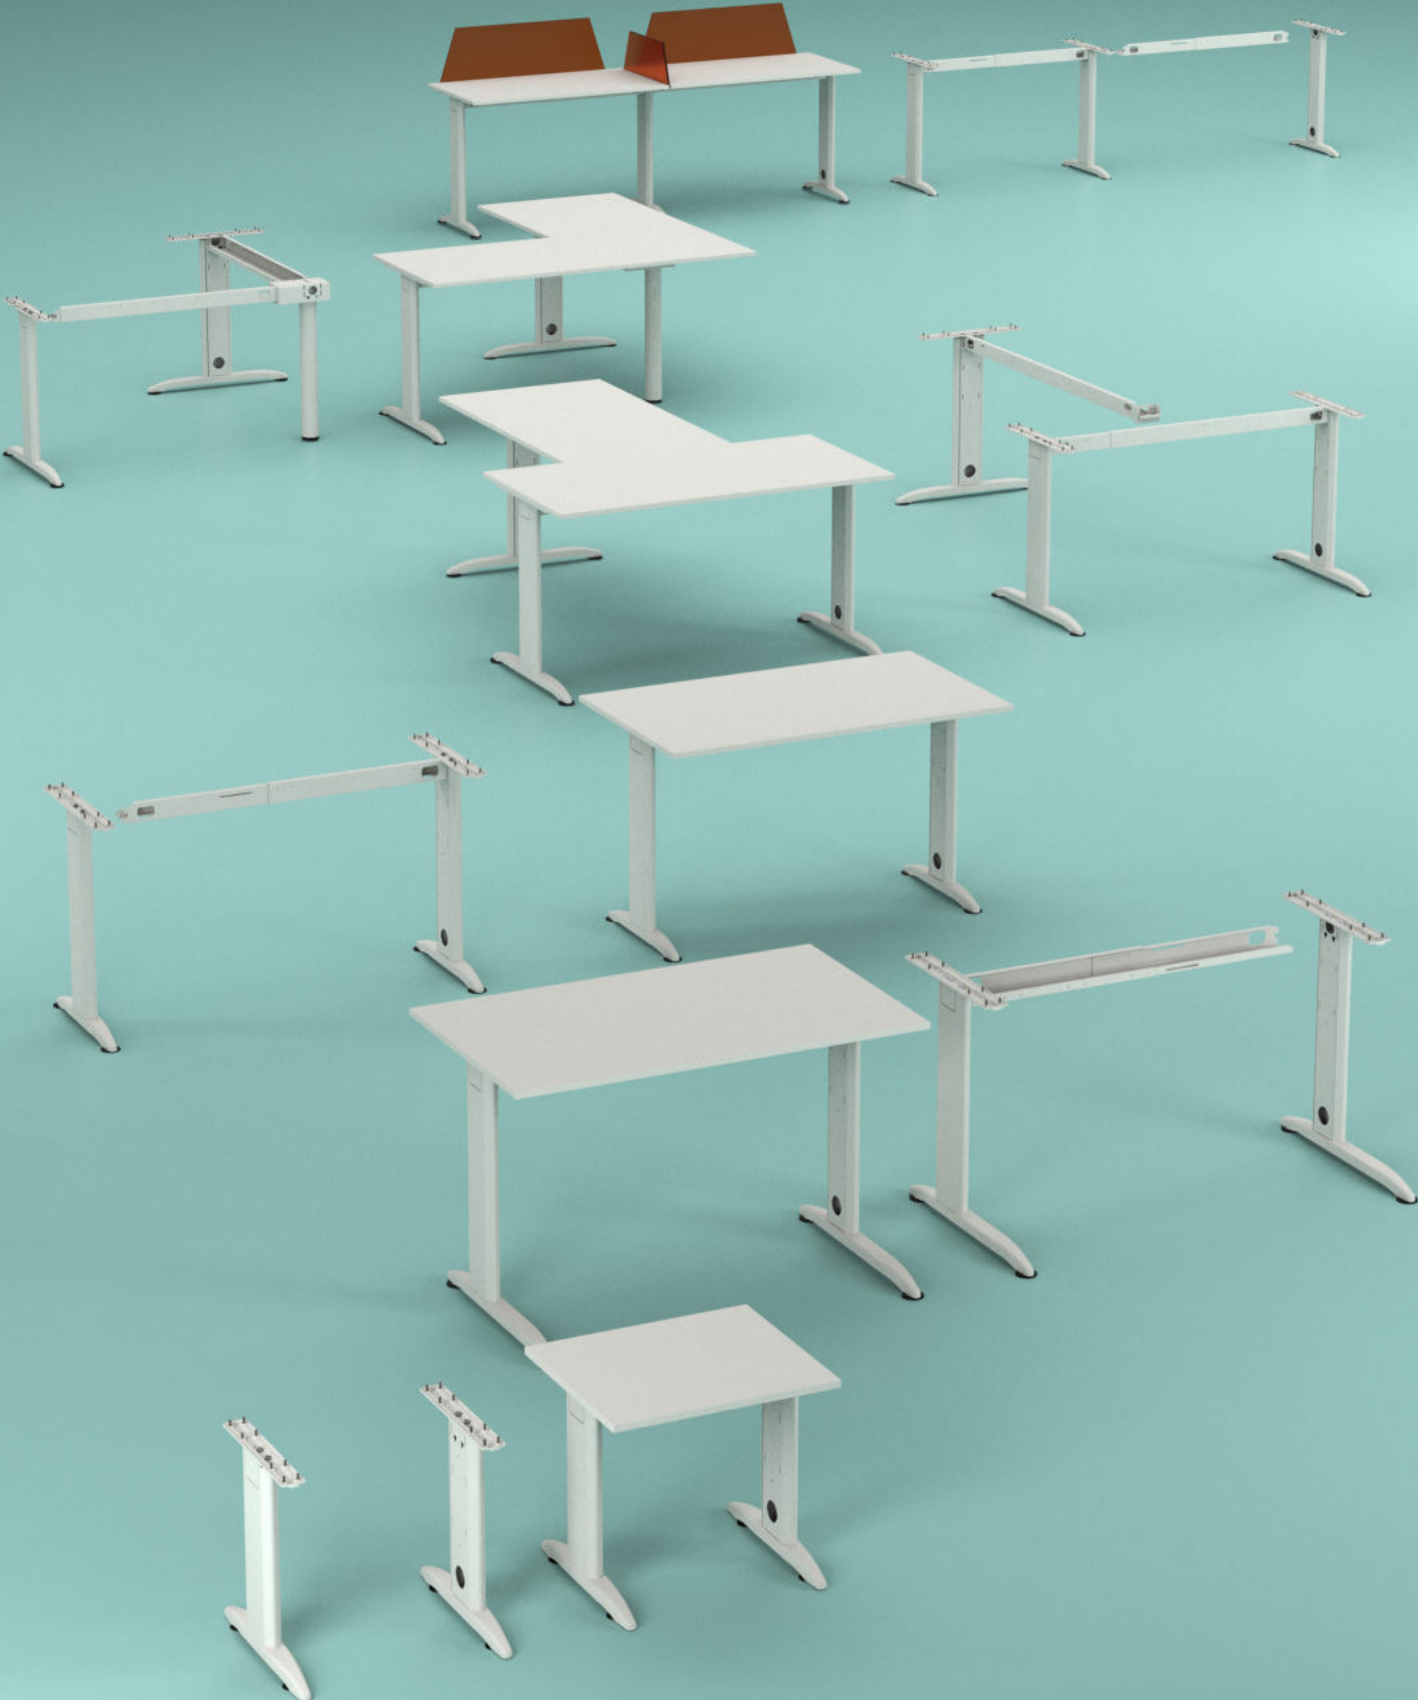

With its height that can be adjusted easily thanks to its piston, **SIRIUS** is a very suitable design to adapt to different uses in the office.

.rivalmetal | UVE

An office desk that fits perfectly in any environment, **UVE** was designed with minimalism and aesthetic appeal in mind.

GEMS

Workspace Elements

.rivalmetal | **FRAME**

Sturdy, compact desk for your office corner olan **FRAME** has a simple Scandinavian design. Thanks to its handy size, it is very suitable for use in home office workplaces.

DERBY

Workspace Elements

.rivalmetal | **AURA**

AURA, which can be resized according to its intended use, is an ideal design for office use. With its telescopic beam and adjustable feet, it combines functionality with innovative elegance in design.