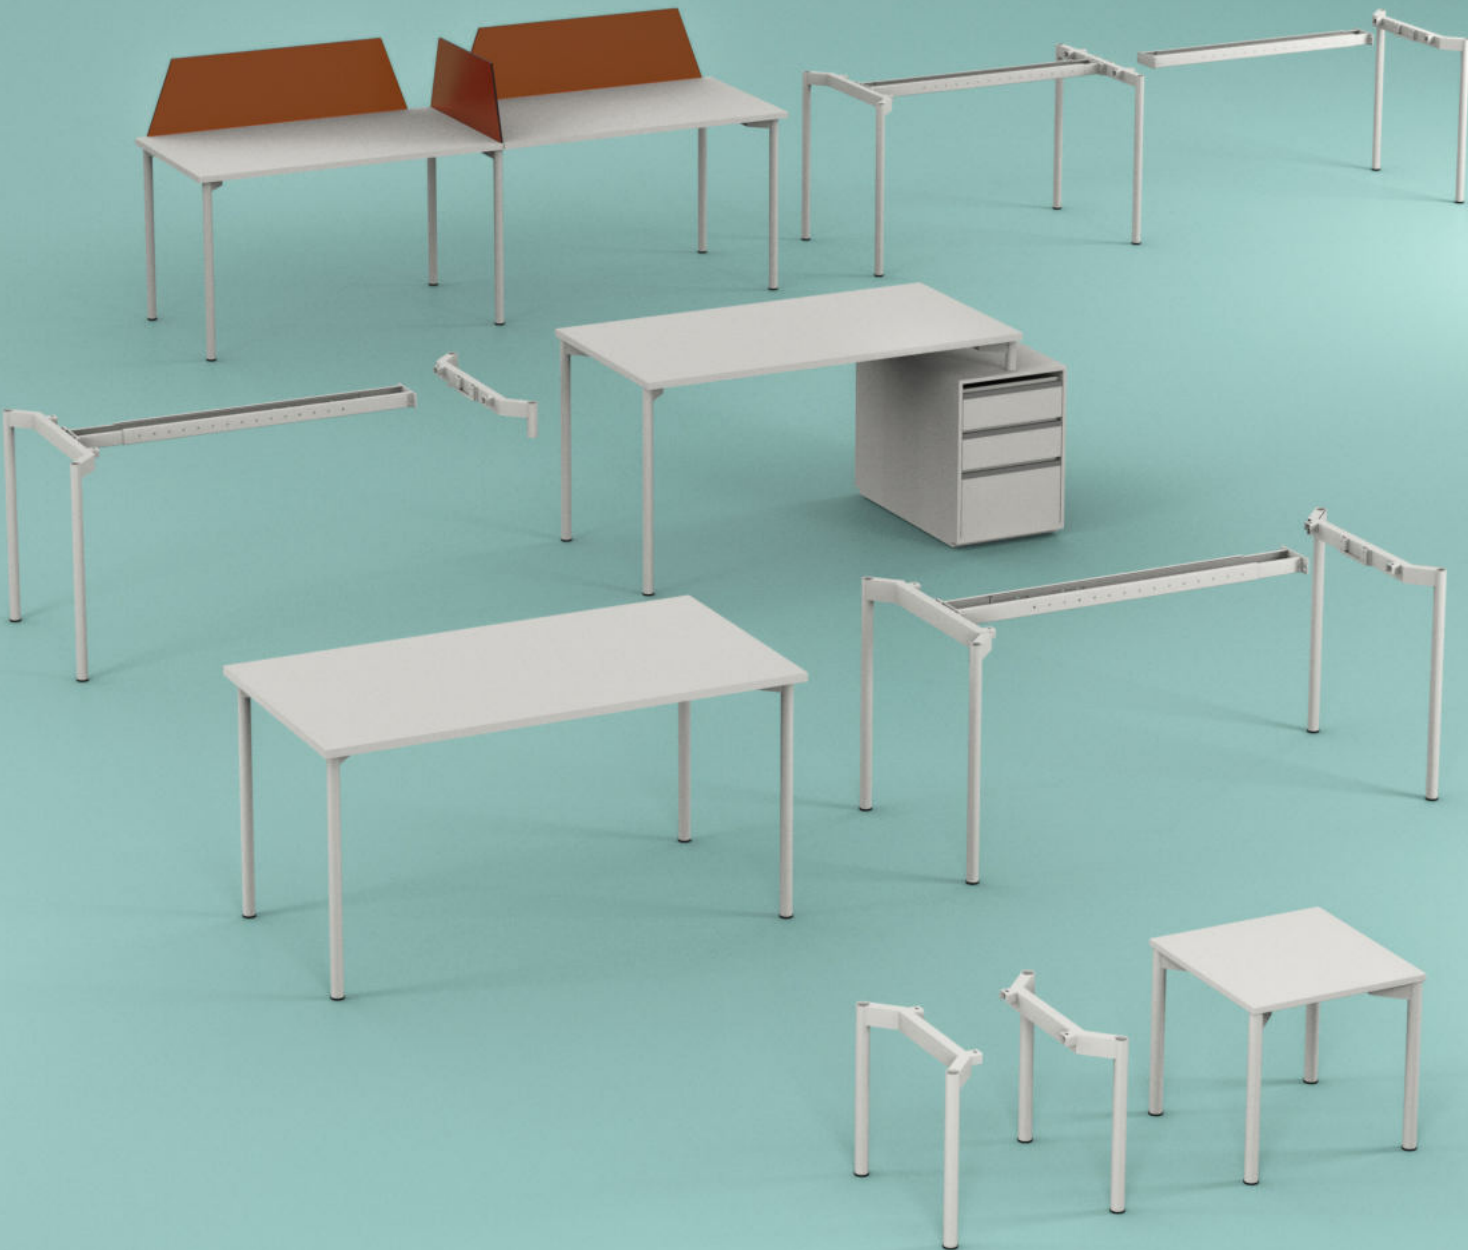

With its height that can be adjusted easily thanks to its piston, **SIRIUS** is a very suitable design to adapt to different uses in the office.

.rivalmetal | UVE

An office desk that fits perfectly in any environment, **UVE** was designed with minimalism and aesthetic appeal in mind.

.rivalmetal | **MILD**

Inspired by the idea of simplicity,
MILD is indispensable for modern
offices with its leg profiles with nicely
rounded corners.

MILD

Workspace Elements

.rivalmetal | **ODEN**

Originating from the robustness of the triangular structure, **ODEN** also stands out thanks to its suitability for use in different areas.

GEMS

Workspace Elements

.rivalmetal | **FRAME**

Sturdy, compact desk for your office corner olan **FRAME** has a simple Scandinavian design. Thanks to its handy size, it is very suitable for use in home office workplaces.