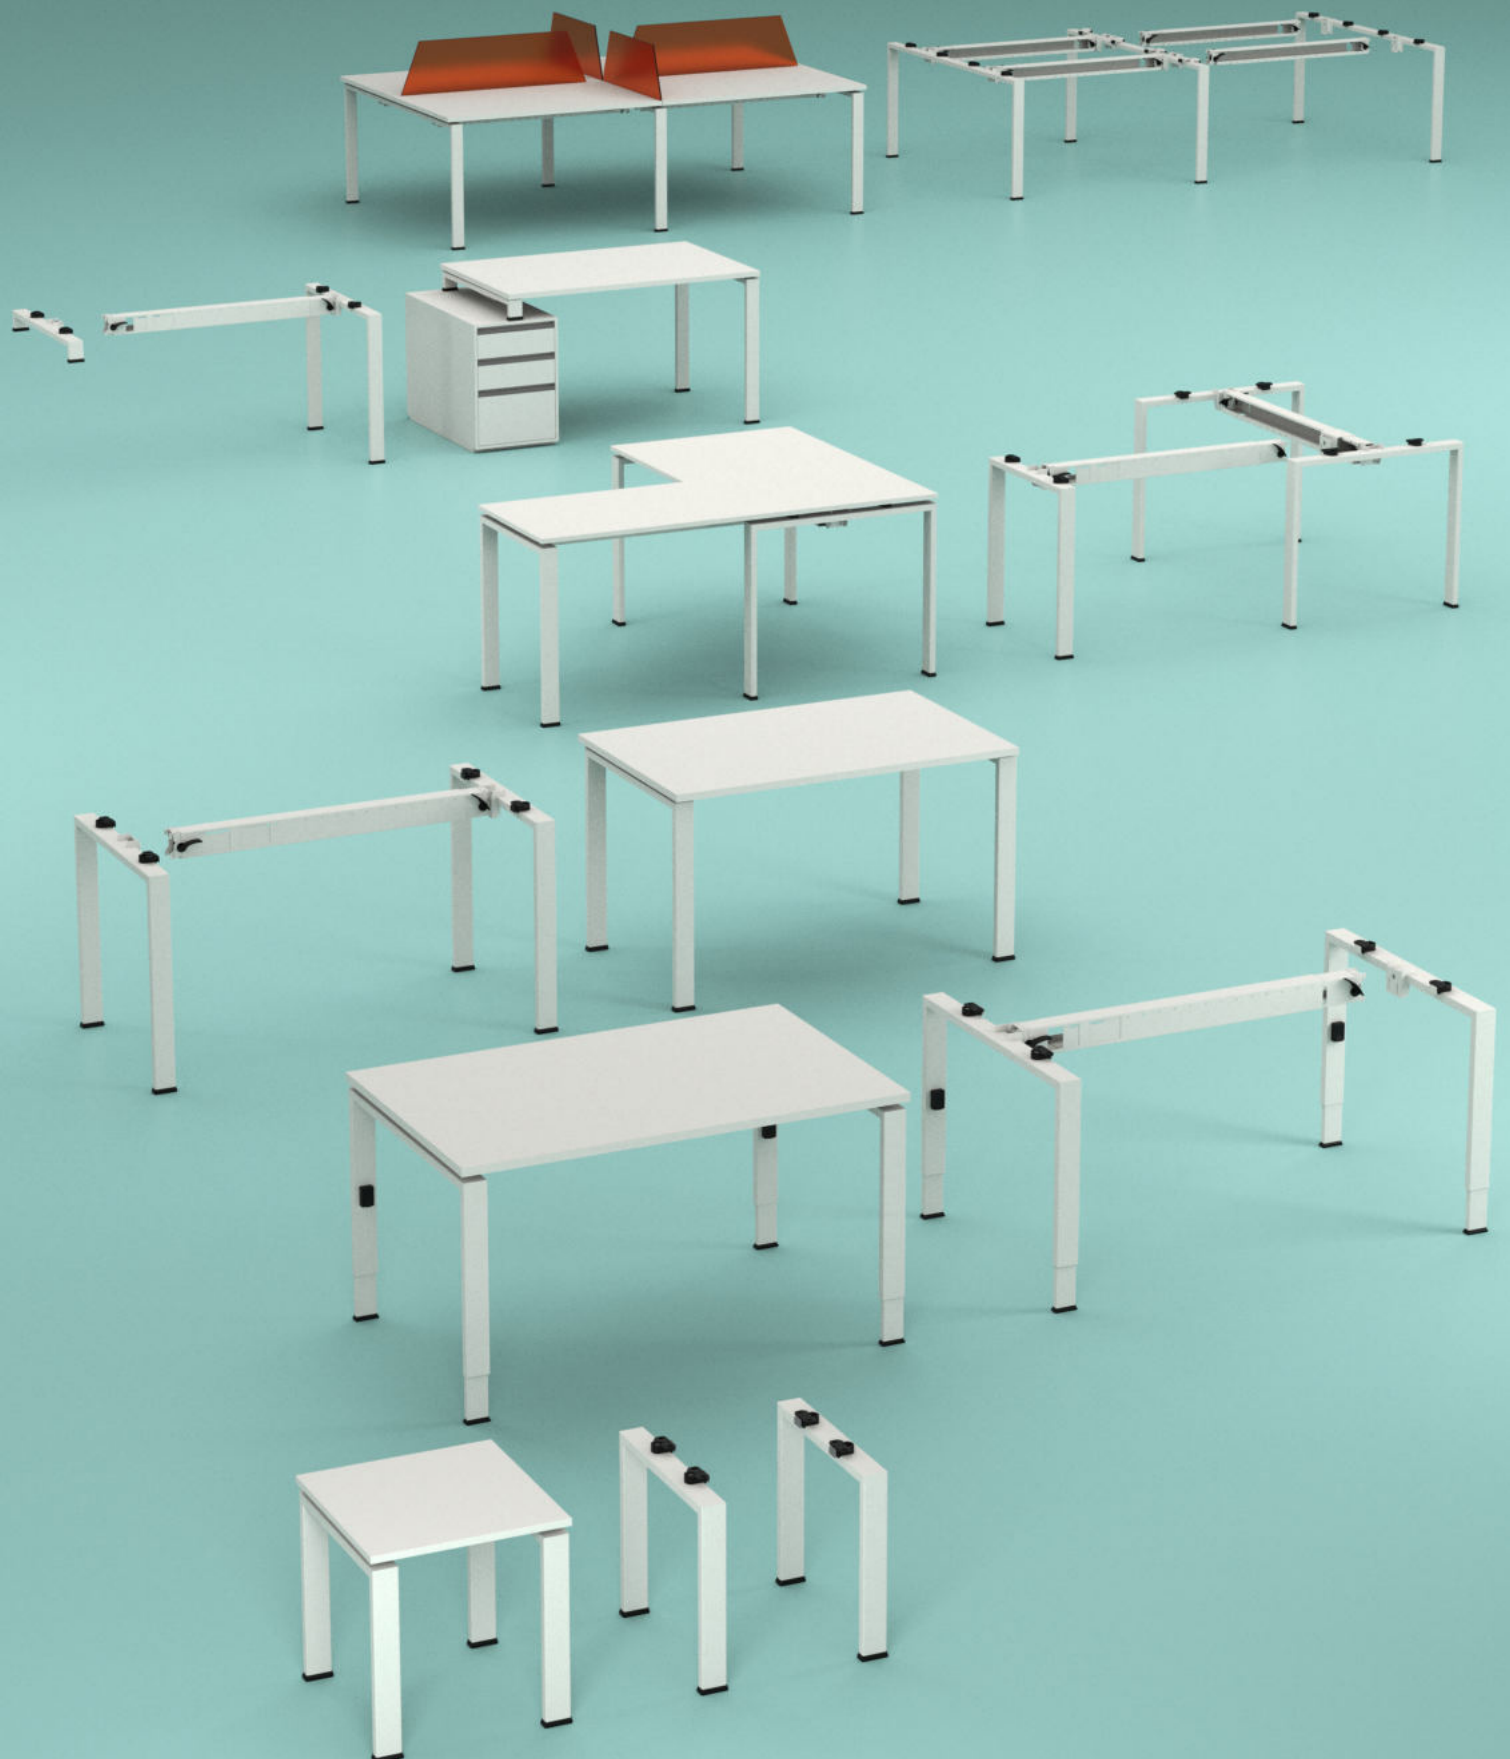

EASY | Workspace Elements