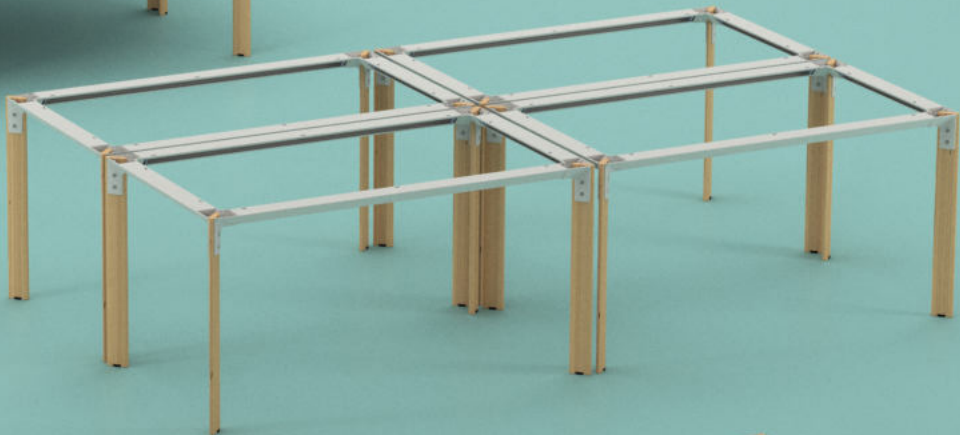

VENUS

Workspace Elements