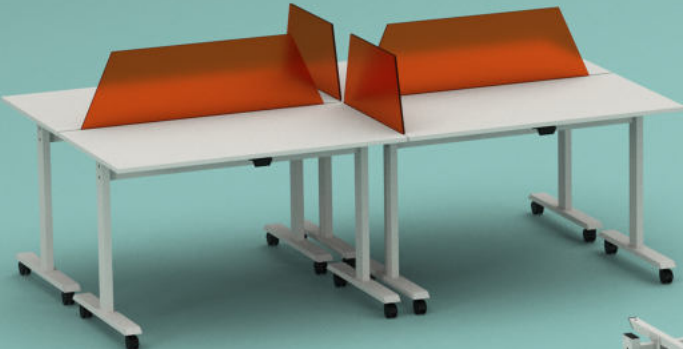

LITO

Workspace Elements