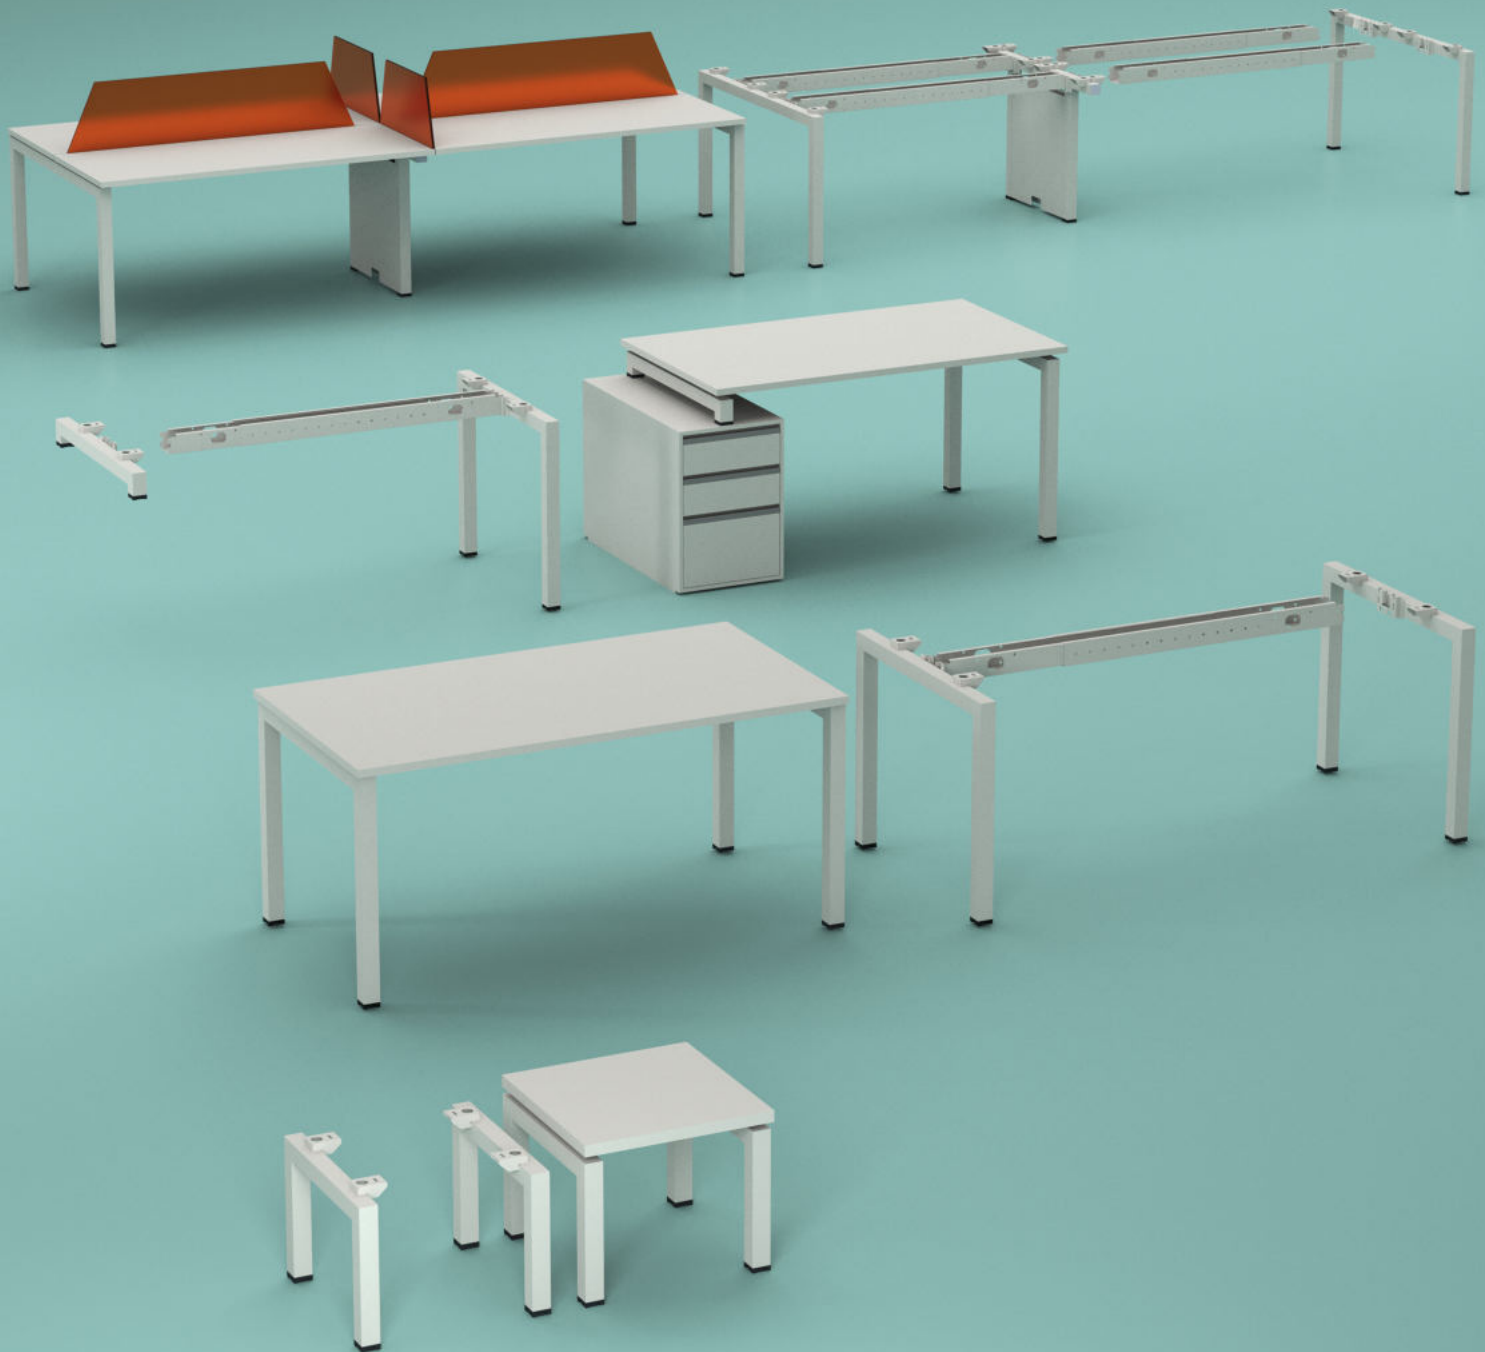

HERMES

Workspace Elements