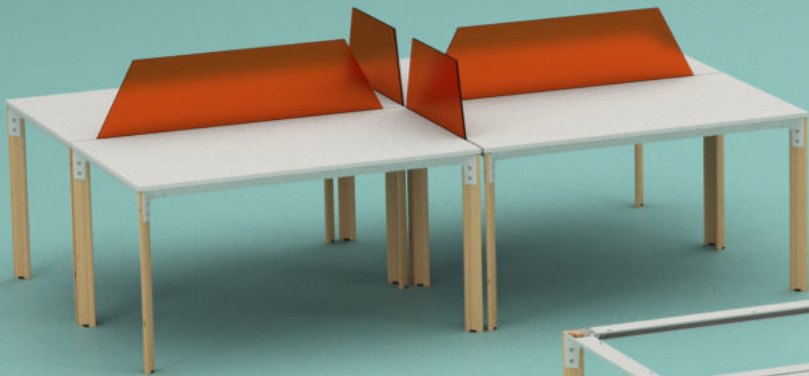

VENUS

Workspace Elements