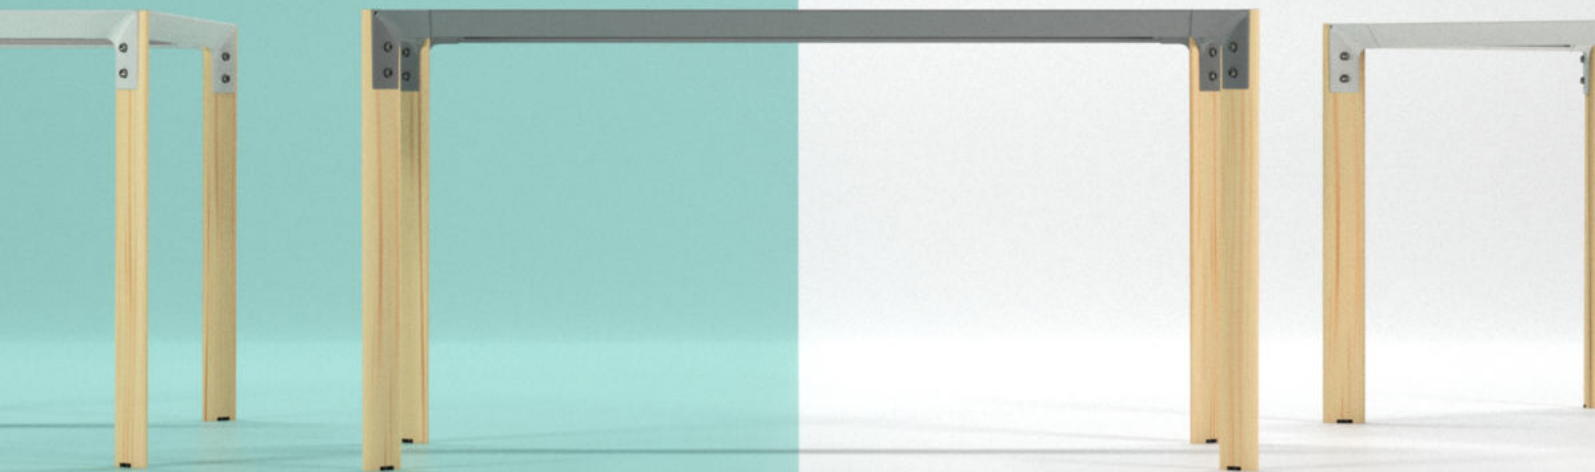

VENUS, which creates a sincere environment by bringing naturalness to your office, is designed to be very suitable for different areas of use.