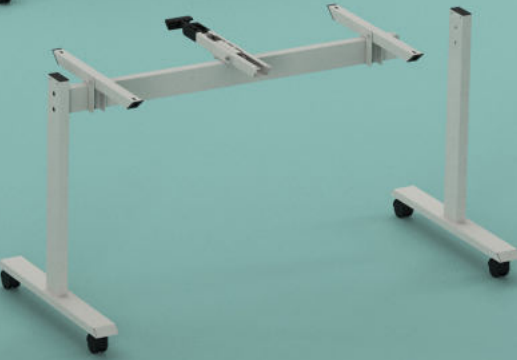

LITO

Workspace Elements