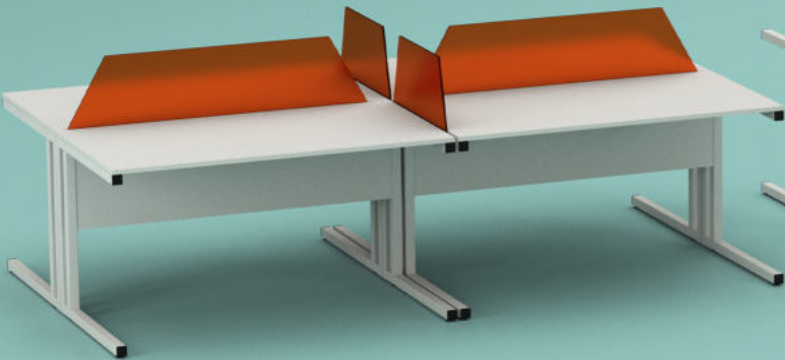

POSEIDON

Workspace Elements