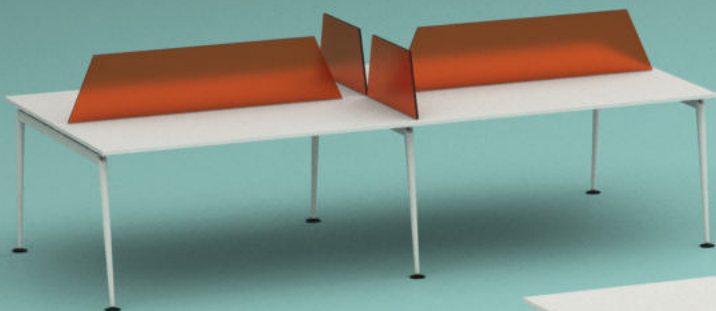

NOBLE

Workspace Elements