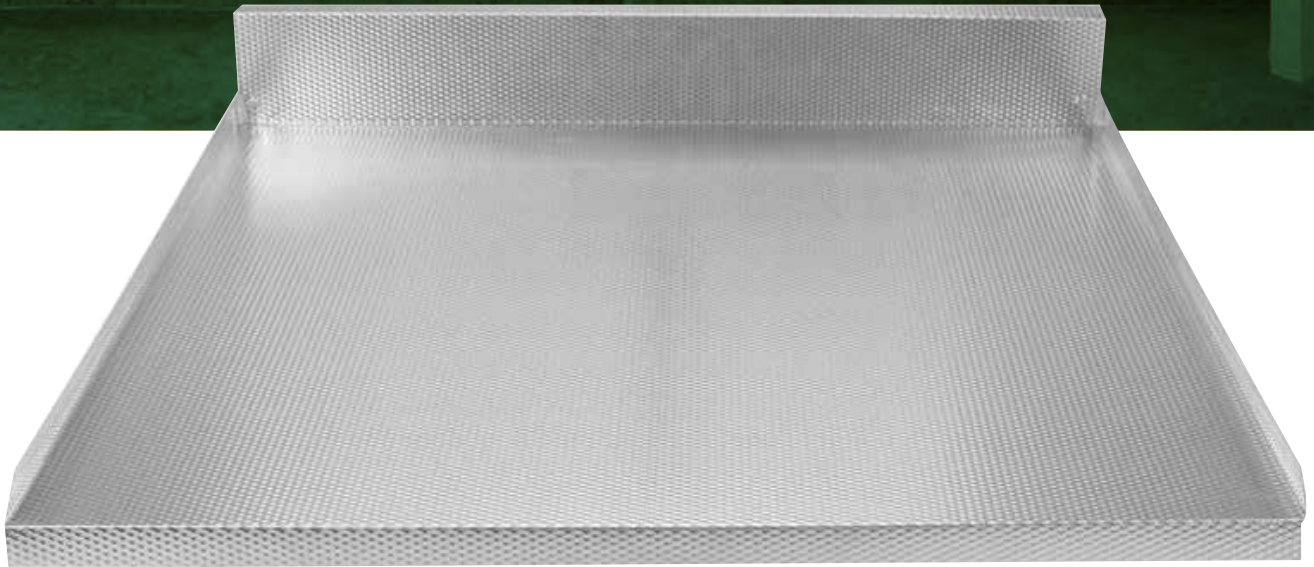

ALÜMİNYUM EVYE ALTLIKLARI

Mutfak tezgâh altı dolaplarında evyelerden oluşabilecek sızıntıları önlemek amacıyla kullanılır. Desenli alüminyum plaka şekli ve kıvrılmış kenarlarıyla tezgâh altını koruma görevini sağlam bir şekilde yerine getirmektedir. Her türlü en ve boydaki mutfak tezgâhlarına, farklı ölçüleriyle uyum sağlamaktadırlar.

ALUMINIUM UNDER SINK DRIP PROTECTORS

They are used to prevent liquid drips caused from kitchen sinks in the cabinets of kitchen countertops. With its patterned aluminium plate and hardened border, the cabinet of under sink is protected well. Having a variety of different dimensions, our Under Sink Drip Protectors are compatible to many kitchen counterop cabinet types.