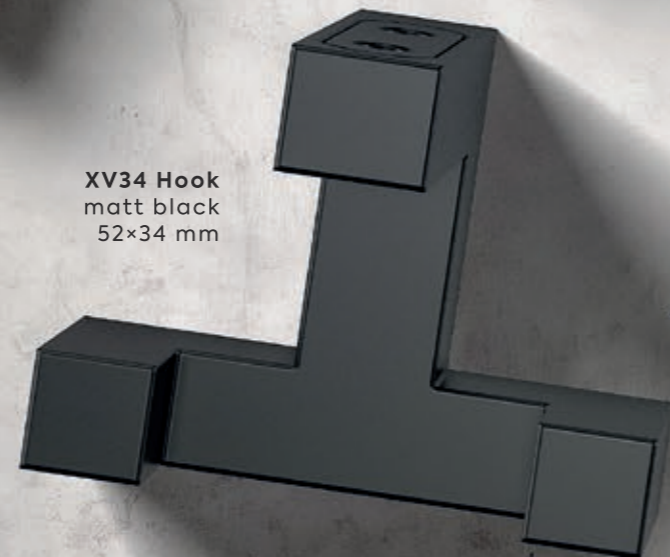

XV34 Hook
matt black
52x34 mm