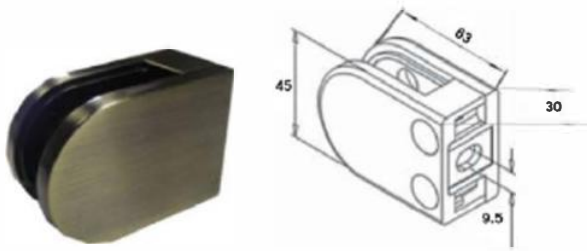

KLH10F-ANT-BRASS
Powder Coated, Antique Brass Glass Clamp
10mm Glass. 6/8/12mm Rubbers Also Available