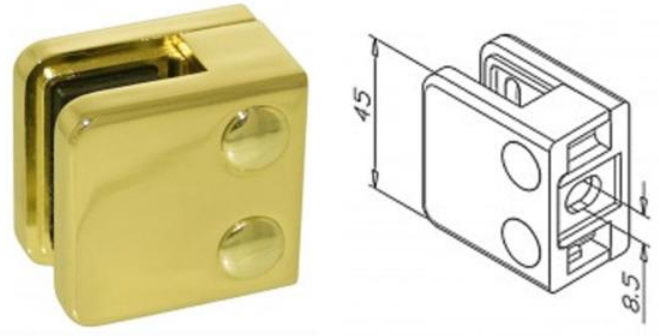

01.ZN.000.03.1000
Brass Glass Clamp
Suitable for 6-10mm Glass
45 x 45mm Square