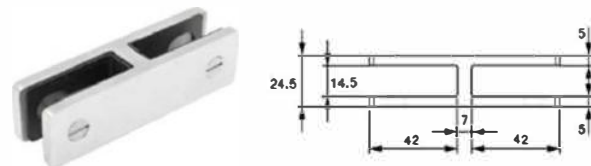

KLH10-STIFF-180
Duplex Stainless Steel - Satin Finish
10-12mm 180 Degree Glass Stiffener