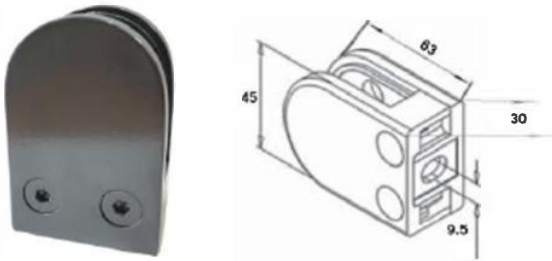

KLH10F-GREY-ANTHRACITE
Powder Coated, Anthracite Grey Glass Clamp
10mm Glass. 6/8/12mm Rubbers Also Available