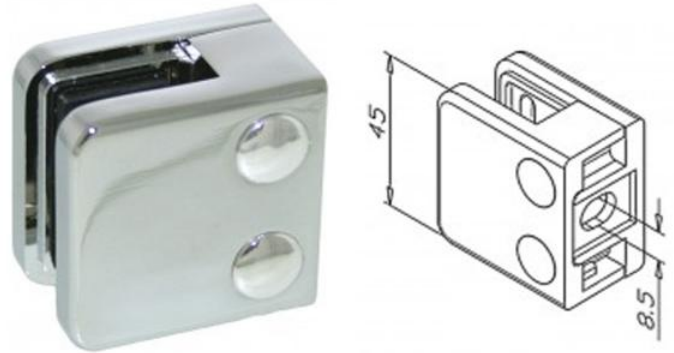

KLH10F-MIRROR
 Mirror Polished Glass Clamp
 10mm Glass. 6/8/12mm Rubbers Also Available

01.ZN.000.01.1000
Satin Brushed Glass Clamp
 Suitable for 6-10mm Glass
 45 x 45mm Square

01.ZN.000.02.1000
Mirror Polished Glass Clamp
 Suitable for 6-10mm Glass
 45 x 45mm Square