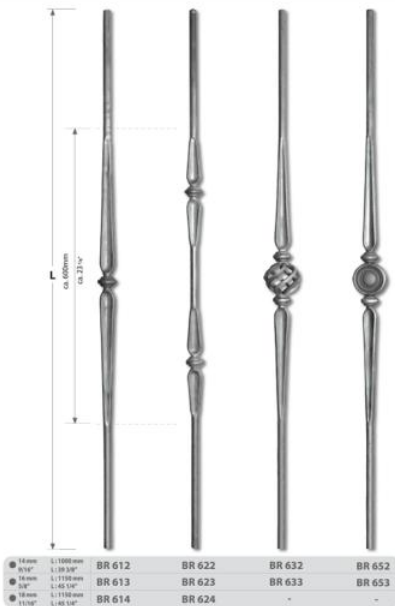

KT-005
12mm Square Hollow
Satin Black Double Basket

KT-006
12mm Square Hollow
Satin Black Single Collar

KT-007
12mm Square Hollow
Satin Black Double Collar

12MM-RD-Black
12mm Round
Black Spindle

12MM-RD-Grey
12mm Round
Anthracite Grey Spindle

12MM-RD-Gold
12mm Round
Gold Spindle

20, 30, 40, & 50mm
Spacers Now Available
for JK-1014 & JK-1017
Satin & Mirror Finish

JK-1014
Solid Threaded Body - Flat Head
M10 Removable Thread
304/316

JK-1017
Solid Threaded Body - Convex Head
M10 Removable Thread
304/316

JK-1015
Solid Threaded Body - Flat Head
M12 Removable Thread
304/316

JK-1018
Solid Threaded Body - Convex Head
M12 Removable Thread
304/316

JK-1016
Solid Threaded Body - Flat Head
M16 Removable Thread
304/316