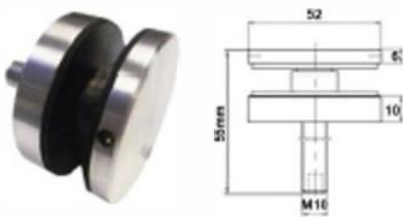

12MM-RD-Gold
12mm Round
Gold Spindle

20, 30, 40, & 50mm
Spacers Now Available
for JK-1014 & JK-1017
Satin & Mirror Finish

JK-1014
Solid Threaded Body - Flat Head
M10 Removable Thread
304/316

JK-1017
Solid Threaded Body - Convex Head
M10 Removable Thread
304/316