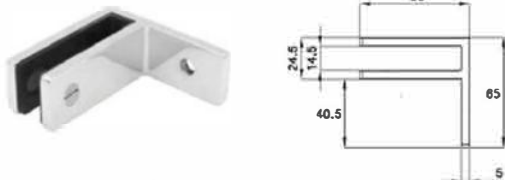

KLH10-STIFF-WALL
Duplex Stainless - Satin Finish
10-12mm Wall to Glass Stiffener