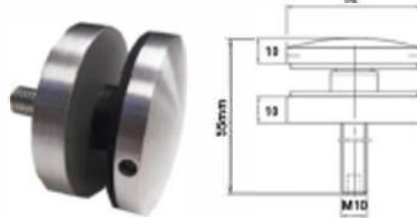

12MM-RD-Gold
12mm Round
Gold Spindle

20, 30, 40, & 50mm
Spacers Now Available
for JK-1014 & JK-1017
Satin & Mirror Finish

JK-1014
Solid Threaded Body - Flat Head
M10 Removable Thread
304/316

JK-1017
Solid Threaded Body - Convex Head
M10 Removable Thread
304/316