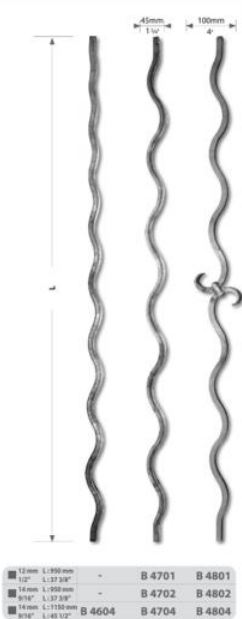

KT-005
12mm Square Hollow
Satin Black Double Basket

KT-006
12mm Square Hollow
Satin Black Single Collar

KT-007
12mm Square Hollow
Satin Black Double Collar

12MM-RD-Black
12mm Round
Black Spindle

12MM-RD-Grey
12mm Round
Anthracite Grey Spindle

12MM-RD-Gold
12mm Round
Gold Spindle

20, 30, 40, & 50mm
Spacers Now Available
for JK-1014 & JK-1017
Satin & Mirror Finish

JK-1014
Solid Threaded Body - Flat Head
M10 Removable Thread
304/316

JK-1017
Solid Threaded Body - Convex Head
M10 Removable Thread
304/316

JK-1015
Solid Threaded Body - Flat Head
M12 Removable Thread
304/316

JK-1018
Solid Threaded Body - Convex Head
M12 Removable Thread
304/316

JK-1016
Solid Threaded Body - Flat Head
M16 Removable Thread
304/316

JK-1019
Solid Threaded Body - Convex Head
M16 Removable Thread
304/316

JK-1012
Solid Threaded Body - Screw Head
M10 Removable Thread
304/316

JK-1013
Solid Threaded Body - Screw Head
M12 Removable Thread
304/316