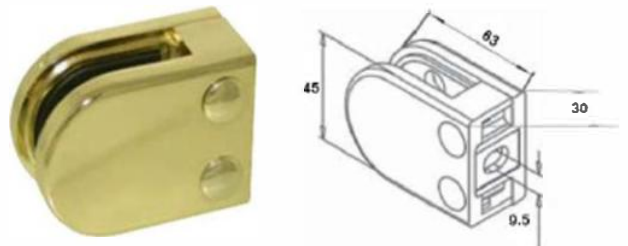

BR-10F
Polished Brass (Gold) Glass Clamp
10mm Glass. 6/8/12mm Rubbers Also Available