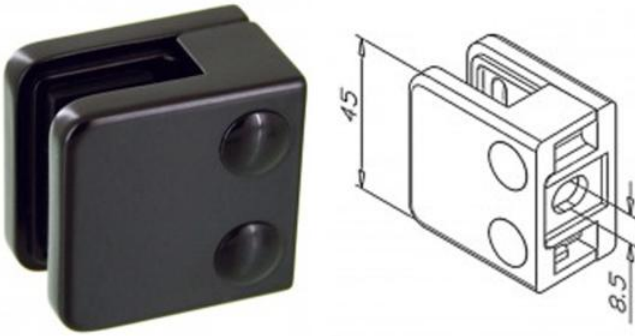

01.ZN.000.05.1000
Black Glass Clamp
 Suitable for 6-10mm Glass
 45 x 45mm Square

01.ZN.000.03.1000
Brass Glass Clamp
 Suitable for 6-10mm Glass
 45 x 45mm Square

04.ZN.000.01
Satin Finish Glass Clamp
 55 x 70mm Rectangular
 Suitable 12 - 17.52mm Glass