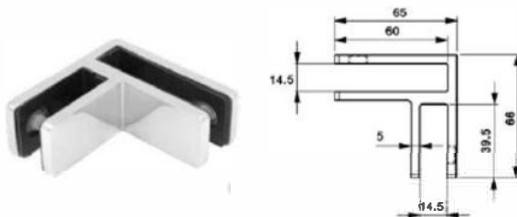

KLH10-STIFF-90
Duplex Stainless - Satin Finish
10-12mm 90 Degree Glass Stiffener