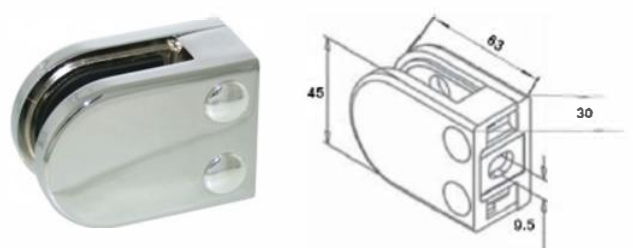

KLH10F-MIRROR
Mirror Polished Glass Clamp
10mm Glass. 6/8/12mm Rubbers Also Available