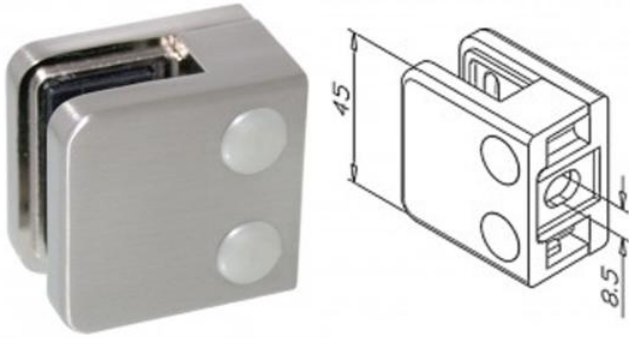

KLH10F-MIRROR
 Mirror Polished Glass Clamp
 10mm Glass. 6/8/12mm Rubbers Also Available

01.ZN.000.01.1000
Satin Brushed Glass Clamp
 Suitable for 6-10mm Glass
 45 x 45mm Square

01.ZN.000.02.1000
Mirror Polished Glass Clamp
 Suitable for 6-10mm Glass
 45 x 45mm Square