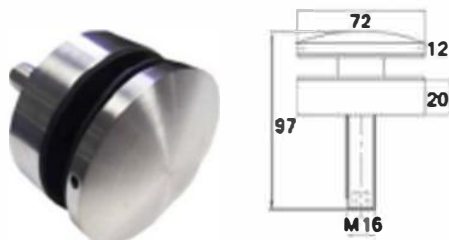

12MM-RD-Gold
12mm Round
Gold Spindle

20, 30, 40, & 50mm
Spacers Now Available
for JK-1014 & JK-1017
Satin & Mirror Finish

JK-1014
Solid Threaded Body - Flat Head
M10 Removable Thread
304/316

JK-1017
Solid Threaded Body - Convex Head
M10 Removable Thread
304/316

JK-1015
Solid Threaded Body - Flat Head
M12 Removable Thread
304/316

JK-1018
Solid Threaded Body - Convex Head
M12 Removable Thread
304/316

JK-1016
Solid Threaded Body - Flat Head
M16 Removable Thread
304/316