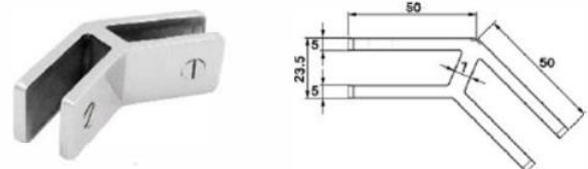

KLH10-STIFF-135
Duplex Stainless - Satin Finish
10-12mm 135 Degree Glass Stiffener