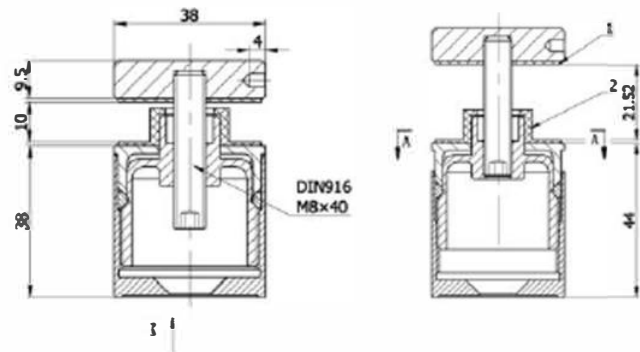

KLH10-STIFF-WALL
Duplex Stainless - Satin Finish
10-12mm Wall to Glass Stiffener