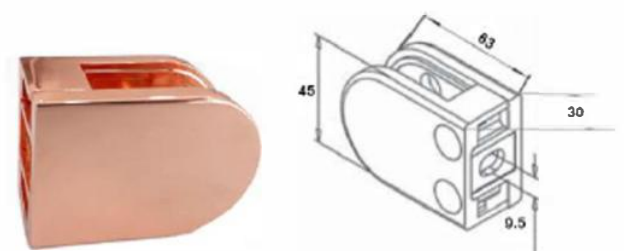

KLH10F-ROSE-GOLD
Rose Gold Glass Clamp
10mm Glass. 6/8/12mm Rubbers Also Available