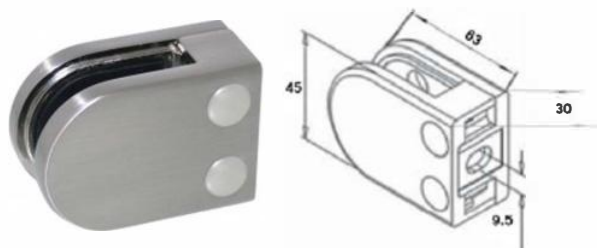

KLH10F-SATIN
Satin (Brushed) Polished Glass Clamp 10mm
Glass. 6/8/12mm Rubbers Also Available