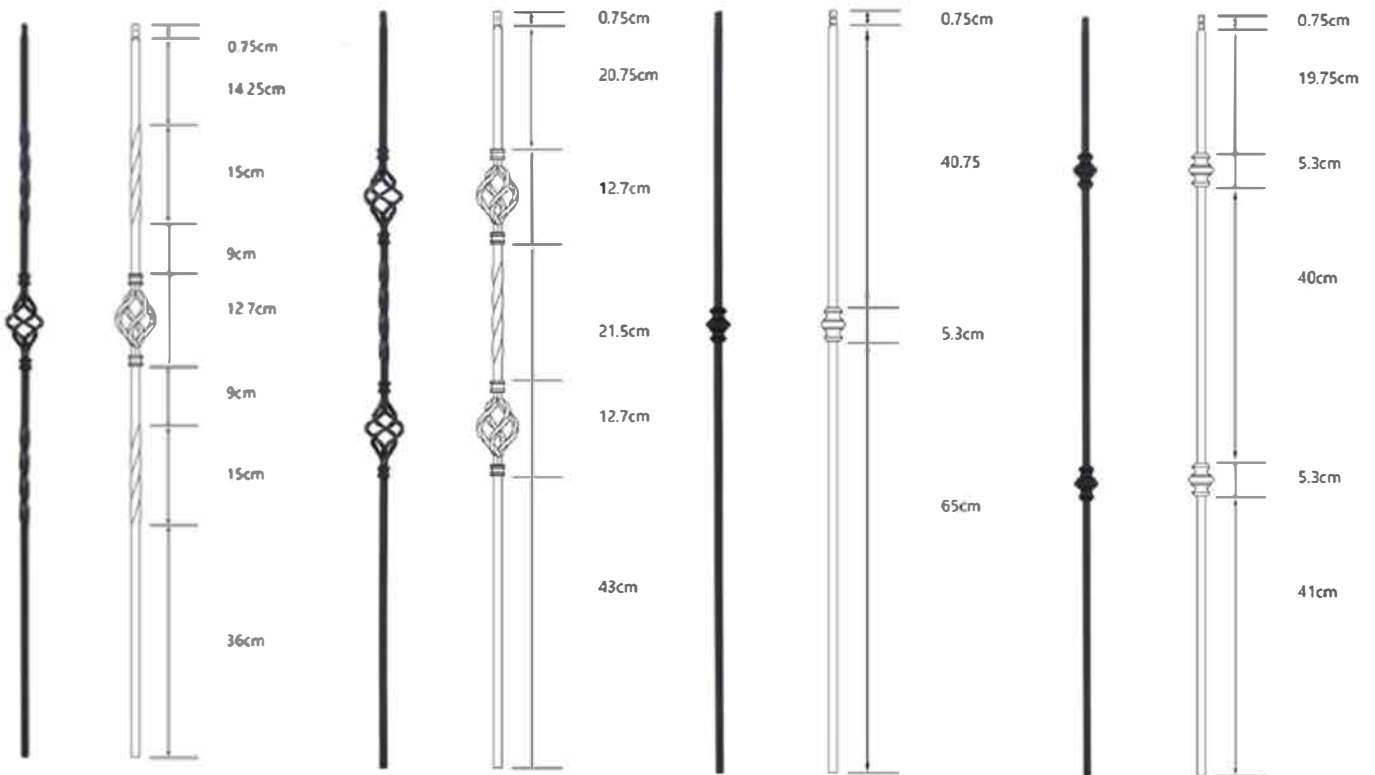

KT-002-Arch
12mm Square
Satin Black

KT-040
16mm Round
w/ 20mm Brass
Collar

KT-019
12mm Square
Gold

KT-001
12mm Square
Gold

KT-019
12mm Square
Ash Grey

KT-001
12mm Square
Ash Grey

KT-004
12mm Square Hollow
Satin Black Single Basket

12MM-RD-Gold
12mm Round
Gold Spindle

20, 30, 40, & 50mm
Spacers Now Available
for JK-1014 & JK-1017
Satin & Mirror Finish

JK-1014
Solid Threaded Body - Flat Head
M10 Removable Thread
304/316

JK-1017
Solid Threaded Body - Convex Head
M10 Removable Thread
304/316