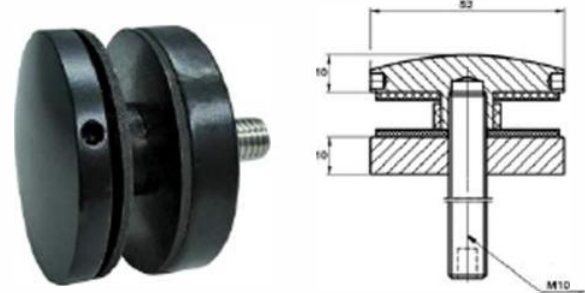

JK-1019
Solid Threaded Body - Convex Head
M16 Removable Thread
304/316

JK-1012
Solid Threaded Body - Screw Head
M10 Removable Thread
304/316

JK-1013
Solid Threaded Body - Screw Head
M12 Removable Thread
304/316

Spanners Available:

- JK-Spanner-52
- JK-Spanner-72
- JK-Spanner-Adjustable (30-72mm)
- JK-Flexible-Spanner (62mm Wide)

JK-Flexible-Spanner:

GLH1014K
Flat Face Glass Retainer
316

JK-1017-Black
316 Grade - Black Finish
Stand Offs