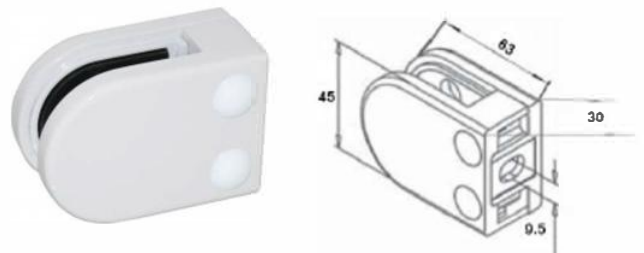

KLH10F-WHITE
Powder Coated, White Glass Clamp
10mm Glass. 6/8/12mm Rubbers Also Available