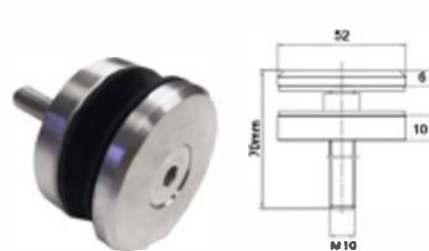

12MM-RD-Gold
12mm Round
Gold Spindle

20, 30, 40, & 50mm
Spacers Now Available
for JK-1014 & JK-1017
Satin & Mirror Finish

JK-1014
Solid Threaded Body - Flat Head
M10 Removable Thread
304/316

JK-1017
Solid Threaded Body - Convex Head
M10 Removable Thread
304/316

JK-1015
Solid Threaded Body - Flat Head
M12 Removable Thread
304/316

JK-1018
Solid Threaded Body - Convex Head
M12 Removable Thread
304/316

JK-1016
Solid Threaded Body - Flat Head
M16 Removable Thread
304/316

JK-1019
Solid Threaded Body - Convex Head
M16 Removable Thread
304/316

JK-1012
Solid Threaded Body - Screw Head
M10 Removable Thread
304/316

JK-1013
Solid Threaded Body - Screw Head
M12 Removable Thread
304/316