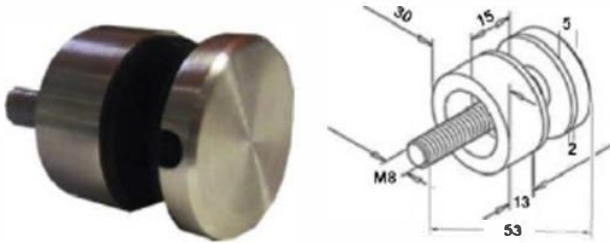

GLH1014K
Flat Face Glass Retainer
316