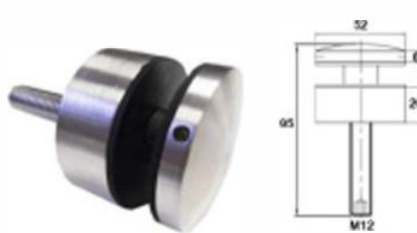

12MM-RD-Gold
12mm Round
Gold Spindle

20, 30, 40, & 50mm
Spacers Now Available
for JK-1014 & JK-1017
Satin & Mirror Finish

JK-1014
Solid Threaded Body - Flat Head
M10 Removable Thread
304/316

JK-1017
Solid Threaded Body - Convex Head
M10 Removable Thread
304/316

JK-1015
Solid Threaded Body - Flat Head
M12 Removable Thread
304/316

JK-1018
Solid Threaded Body - Convex Head
M12 Removable Thread
304/316

JK-1016
Solid Threaded Body - Flat Head
M16 Removable Thread
304/316

JK-1019
Solid Threaded Body - Convex Head
M16 Removable Thread
304/316

JK-1012
Solid Threaded Body - Screw Head
M10 Removable Thread
304/316

JK-1013
Solid Threaded Body - Screw Head
M12 Removable Thread
304/316