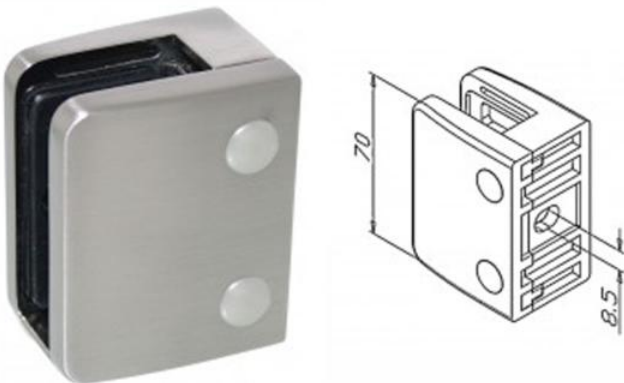

04.ZN.000.01
Satin Finish Glass Clamp
55 x 70mm Rectangular
Suitable 12 - 17.52mm Glass