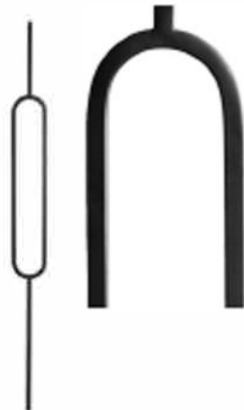

Stand-Offs & Stiffeners: 4-6

Glass Clamps: 7-8

Projects: 9

We have many more styles of staircase spindles, stand-offs, & glass clamps available. For a full range of our products, please visit our website:
www.balustrade-systems.com

HF-16.2.1-STB
12mm Square Hollow
Satin Black Plain Spindle
(Also Available Gold & Grey)

HF-16.6.2-STB
12mm Square Hollow
Satin Black Oval Spindle

HF-16.6.3-STB
12mm Square Hollow
Satin Black Rectangular Spindle
(Also Available Gold & Grey)