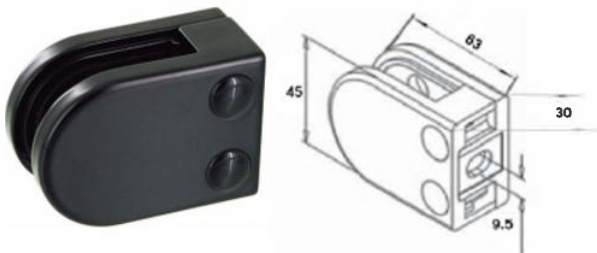

KLH10F-BLACK
Powder Coated, Black Glass Clamp 10mm
Glass. 6/8/12mm Rubbers Also Available