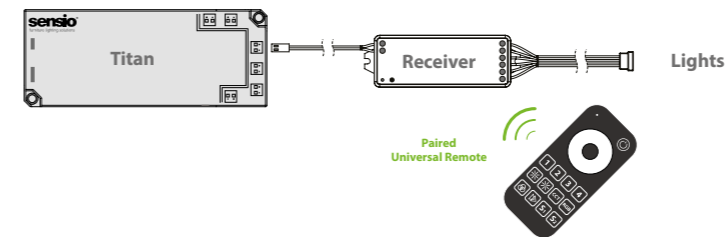

UNIVERSAL REMOTE CONTROL

- The remote can control single colour lighting (dimming), CCT (tunable white) and RGB (colour changing) lights
- Offers a multitude of functions including the ability to set up channels and zone lighting
- Wall mounting bracket provided to keep the remote safe and secure when not in use
- Requires 2x AAA batteries (not included)

Use in conjunction with the appropriate receiver for the chosen lights.

Universal Remote Control

CODE	RRP
SE770390	£40.48

Receivers

CODE	DESCRIPTION	NO. PORTS	RRP
SE772990	Single Colour Receiver	4	£34.80
SE771990	CCT Receiver	4	£35.24
SE770990	RGBCCT Receiver	1	£41.64

SINGLE COLOUR RECEIVER

- Control single colour lighting products (e.g warm white colour temperature lights)
- The receiver has a memory function to recall settings
- Multiple receivers can be paired with the a single Universal Remote Control
- 30m range
- 96W at 12V and 192W at 24V

CCT RECEIVER

- Control CCT (Correlated Colour Temperature) lighting products
- The receiver has a memory function to recall settings
- Multiple receivers can be paired with a single Universal Remote Control
- 30m range
- 60W at 12V and 120W at 24V

RGBCCT RECEIVER

- Control RGB and CCT (Colour Changing Technology) lighting products
- The receiver has a memory function to recall settings
- Multiple receivers can be paired with a single Universal Remote Control
- 30m range
- 36W at 12V and 72W at 24V