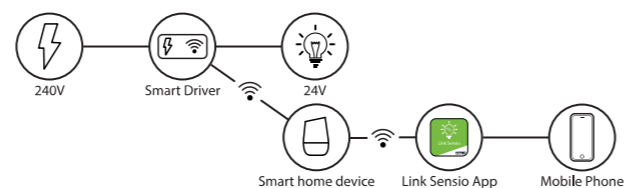

Quick Connect

This port enables the driver connection cable to plug directly into the back of the lamp, simplifying installation.

LIGHTING CONTROL

Receivers and Remotes

Receivers and remotes allow for additional lighting control such as dimming, changing colour temperature and RGB. These can be added to most Sensio products.

Smart Products

Smart Drivers allow Sensio 24V products to connect to smart home devices such as the Google Assistant and Amazon Alexa via the Link Sensio App, adding smart lighting control. See more on p188.