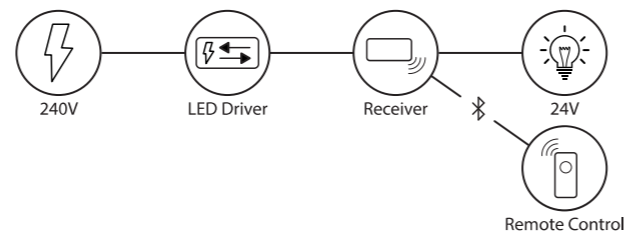

Quick Connect

This port enables the driver connection cable to plug directly into the back of the lamp, simplifying installation.

LIGHTING CONTROL

Receivers and Remotes

Receivers and remotes allow for additional lighting control such as dimming, changing colour temperature and RGB. These can be added to most Sensio products.