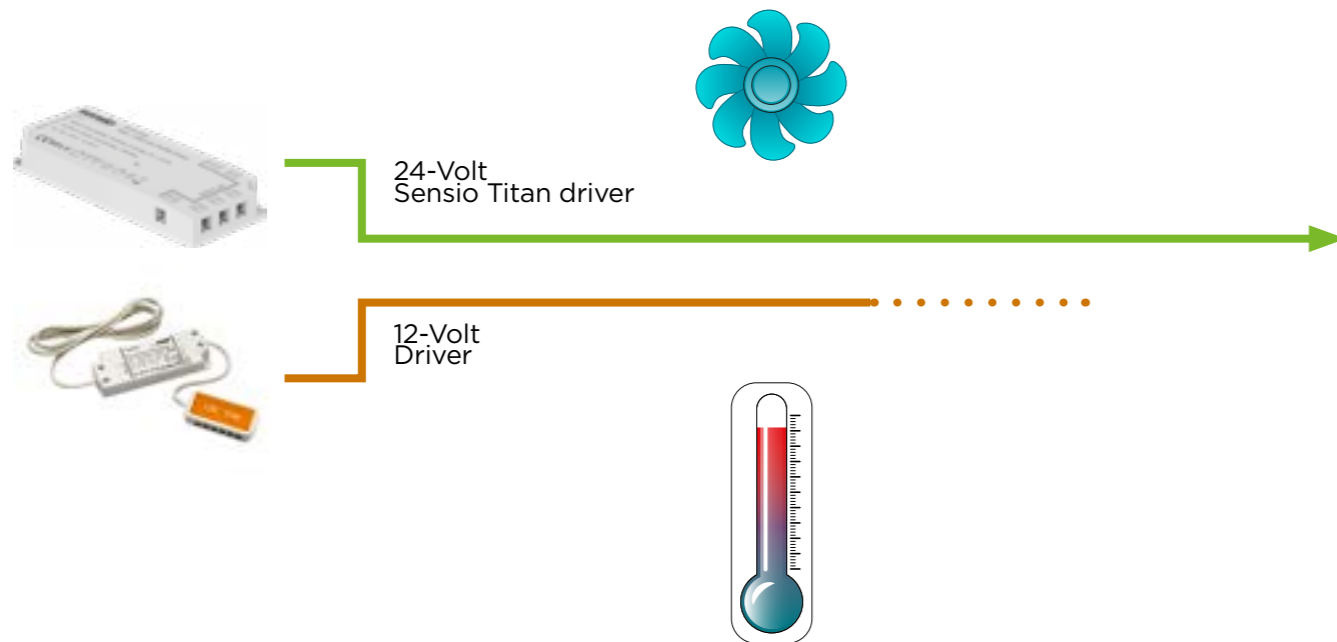

TECHNICAL CENTRE

Some lights present different options for installation, linking together and control. These pages, alongside the detailed information around choosing the correct driver found on pages 180-181, will make the process of selecting and installing our lighting as simple as possible.

12-VOLT VS. 24-VOLT LIGHTING

ALL SENSIO LIGHTS ARE 24-VOLT, OFFERING A NUMBER OF BENEFITS OVER ALTERNATIVE 12-VOLT SOLUTIONS.

LESS VOLTAGE DROP

24-Volt allows for longer runs of light with no loss of power or brightness over distance.

STAYS COOLER

24-volt lighting dissipates less heat and stays cooler over time. This means more efficient lights which don't overheat.

UP TO 75% MORE EFFICIENT

For a given power wattage, a 24-volt Sensio product will consume 50% less current than the 12-volt equivalent, offering up to 75% more efficiency when factoring reduced heat loss.

POWER

240V PRODUCTS

240 volt products can either be plugged into a power socket or wired directly to the mains.

PLEASE NOTE: THE MAJORITY OF 240V PRODUCTS DO NOT COME WITH A PRE-WIRED PLUG.

24V PRODUCTS

24V is significantly lower than the mains electricity that comes into our homes.

Our low voltage products require an LED driver that converts the voltage from 240V to 24V.

All our 24V products are Plug & Play - this means they plug directly into the LED driver without the need for an electrician.

WATTAGE AND LED DRIVERS

The number of lights that an LED driver can power is determined by the wattage, so it is important that the driver selected has an adequate wattage for the lights.

The appropriate LED driver can be easily found by calculating the total wattage of all lights in the run. The total wattage should not exceed the rated wattage of the LED driver.

DAISY CHAIN PRODUCTS

To make installation as simple as possible, some of our products can be linked together in a daisy chain.

This is a great way to extend the range of an LED driver in a long run of lights. Especially when powered with a higher voltage, such as 24V.