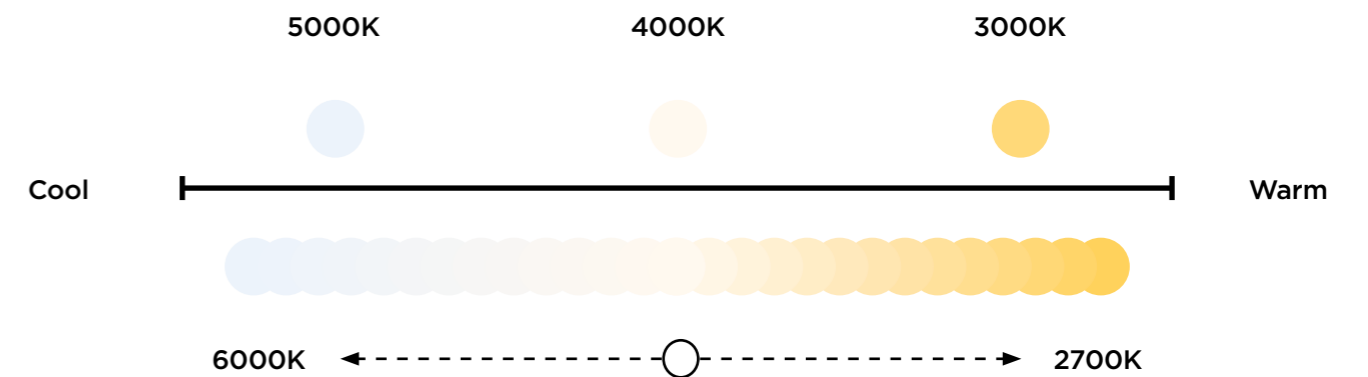

Sensio TrioTone® products can be set to 3000K (warm white), 4000K (natural white) or 5000K (cool white).

TrioTone® lights feature a switch to set the colour temperature on individual fittings.

CCT

Correlated Colour Temperature (CCT) is a concept that provides a seamless transition from warm to cool white temperatures.