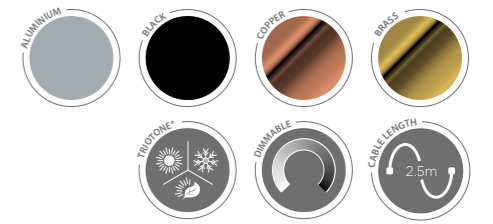

ASTRO TRIOTONE® LED UNDER CABINET LIGHT

- Fully diffused with no visible LED 'dots'
- Super slimline design
- Brushed aluminium, black, brass or copper finish
- Magnetic mounting plate installation conceals fixings for a clean finish
- Ideal for under cabinet lighting
- TrioTone® technology allows you to select cool white, natural white or warm white with a flick of the switch on the back fitting
- Elongated design allows for vast spread of light across the worktop
- Suberb light output - CRI : 90
- Wide, 120° beam angle eliminates dark areas
- Simple to install
- Compatible with Sensio switches, single-colour receiver and Titan Smart Kinetic driver