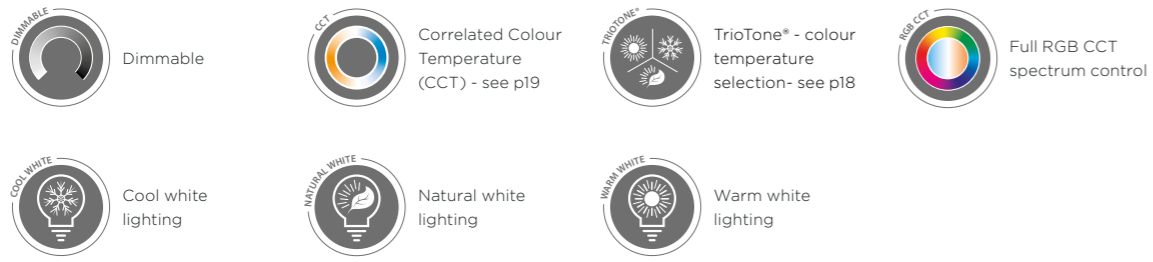

PRODUCT FEATURES

All our products have their own unique features. To help compare and select products quickly and easily, you will find icons on each product page.

LIGHTING