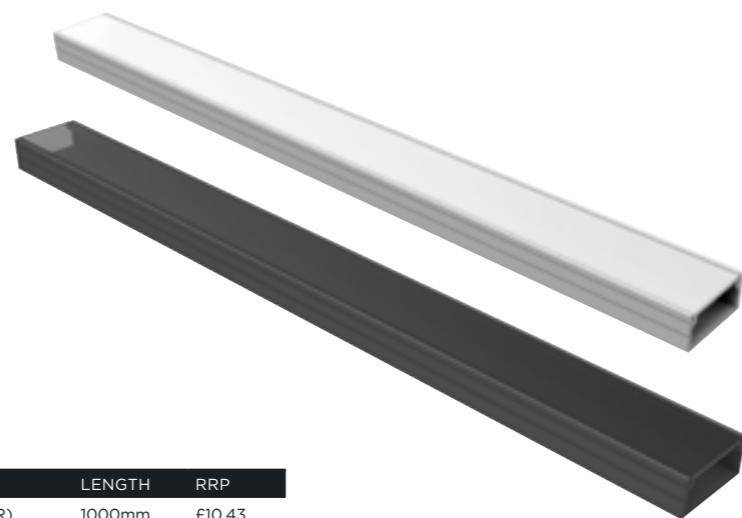

Compatible with all flexible strips

REGISTERED DESIGN RIGHT - 6077040

Adorn - Wood Shelf Clip Profile

CODE	DESCRIPTION	LENGTH	RRP
SE190720	Shelf Clip Profile	1000mm	£23.47

BEAM ANGLED PROFILE

- Angled profile ideal for illuminating cupboards or larders providing an even spread of diffused light
- Part of the Universal range of profiles which are compatible with any of the Sensio flexible strip range
- Light grey finished end caps
- Supplied with one cut out end cap to feed cables through and one with no cut-out for a neat finish
- Opal PC cover to diffuse the LED points
- Mounting brackets and end caps supplied with each profile (2 brackets with 1000mm & 4 with 2200mm)
- Additional mounting brackets and end caps sold separately

Compatible with all flexible strips

Beam - Angled Profile

CODE	DESCRIPTION	LENGTH	RRP
SE982120	Profile, Mounting Bracket & End Caps (L&R)	1000mm	£10.57
SE982220	Profile, Mounting Bracket & End Caps (L&R)	2200mm	£21.87
SE982320	Profile, Mounting Bracket & End Caps (L&R)	2500mm	£22.93

Cables, Connectors & Accessories

CODE	DESCRIPTION	RRP
SE983050.1	Beam End Cap Set	£1.26
SE984050.1	Beam Mounting Bracket Set	£1.26

SE983050.1
End Cap Set

SE984050.1
Mounting Bracket
Set

FINO SURFACE MOUNTED PROFILE

Compatible with all flexible strips

- Perfect for use inside cabinets, larders or wardrobes
- Part of the Universal range of profiles which are compatible with any of the Sensio flexible strip range
- Opal PC cover to diffuse the LED points
- Simple surface mounted application
- Mounting brackets and end caps supplied with each profile (2 brackets with the 1000mm and 4 with the 2000mm)
- Additional mounting brackets and end caps sold separately
- Available in both an aluminium and a black finish