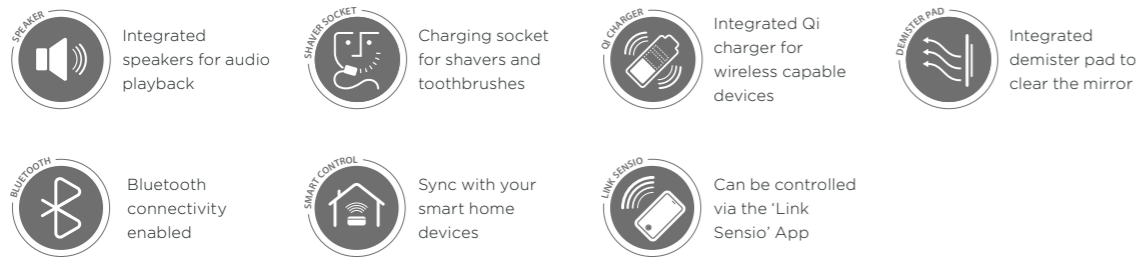

PRODUCT FEATURES

All our products have their own unique features. To help compare and select products quickly and easily, you will find icons on each product page.

LIGHTING

LIFESTYLE

STYLING

CONNECT & CONTROL

INSTALLATION

NOTES

- All products are IP20 unless stated as higher
- Always refer to the installation guides provided with all our products for more detailed information on fitting
- Whilst Sensio lights are designed to be simple plug & play systems, any mains electrical work should be carried out by a certified electrician