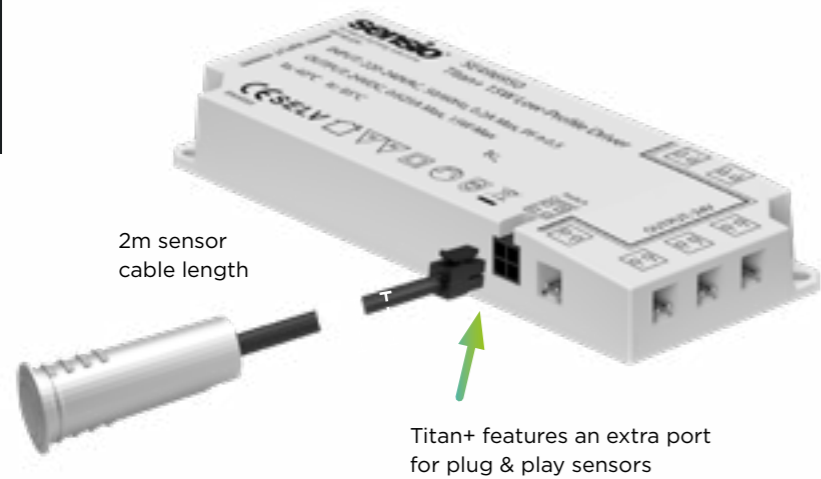

TITAN+ SENSOR DRIVER

- Slim 16mm depth
- Easy to use and install
- Available as 6W/15W/30W
- Integrated 2-pin connector, distribution ports
- Compatible lighting control accessories - PIR, IR, Switch & Door sensors. Simply plug in the chosen sensor to the designated port in the driver.
- Mains cable included
- Dimmable when paired with the Titan+ IR sensor

TITAN+ SENSOR ADAPTER

- Turn any standard driver into a Titan+
- The Titan+ Sensor Adapter allows this sensor range to be used with any driver featuring 2-pin ports to control lights placed afterwards in the chain.

Titan+ - Sensor Adapter

CODE	DESCRIPTION	RRP
SE797990	Titan+ Sensor Adapter	£9.21
SE797991	Titan+ Double Door Sensor Adapter	£14.53

IR TITAN+ SENSOR

- Allows activation of all lighting plugged into the Titan+ driver with the swipe of a hand
- Detection range of 0-5cm
- Perfect for recessed or surface mounting (with the included bracket)
- Cut out diameter of 12mm
- 2m connection cable
- Adds dimmable functionality to Titan+ driver

PIR TITAN+ SENSOR

- Allows activation of all lighting plugged into the Titan+ driver by detecting motion
- Detection range of 0-3m
- Detection angle of 120°
- Perfect for recessed or surface mounting (with the included bracket)
- Cut out diameter of 12mm
- 2m connection cable

Titan+ - Sensor Driver

CODE	WATTAGE	No. PORTS	RRP
SE495950	6W	4	£23.82
SE496950	15W	6	£29.04
SE497950	30W	6	£47.33

Cables, Connectors & Accessories

CODE	DESCRIPTION	RRP
SE490250	IR Sensor	£13.74
SE491250	PIR Sensor	£17.22
SE492250	Push Switch	£8.03
SE493250	Door Sensor	£15.13
SE90012	Titan+ Sensor 2.5m Extension Cable	£3.84
SE990990	*Driver Port Expander	£3.33

DRIVER PORT EXPANDER

- Increase the capacity of the driver with an added 12 ports
- Always remember the total wattage of lights connected should not exceed that of the driver

DOOR TITAN+ SENSOR

- Allows activation of all lighting plugged into the Titan+ driver with the opening and closing of doors
- Perfect for recessed or surface mounting (with the included bracket)
- Cut out diameter of 12mm
- 2m connection cable

PUSH SWITCH TITAN+ CONTROL

- Allows activation of all lighting plugged into the Titan+ driver with the push of a button
- Perfect for recessed mounting in to a worktop
- Features a robust clicker switch
- Cut out diameter of 12mm
- 2m connection cable