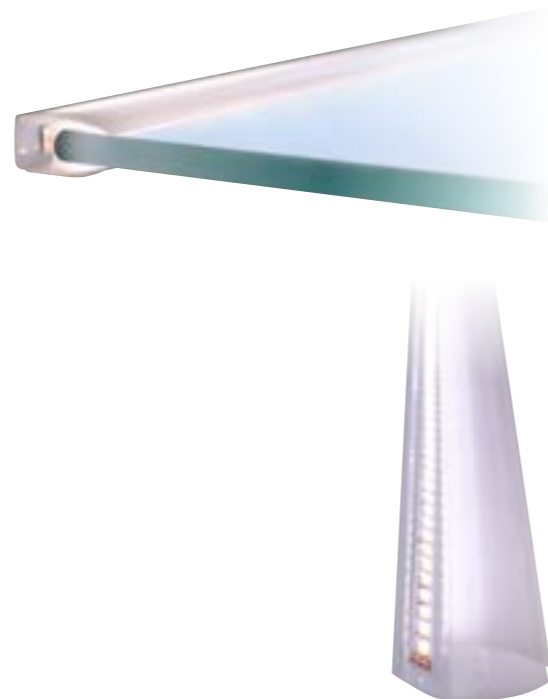

Full specification and pricing available on request

GLOW PRO / GLOW ILLUMINATED GLASS SHELF CLIP

- An inconspicuous solution to transform the appearance and functionality of feature cabinets as well as practical convenience lighting to locate items in a cupboards
- Emits relaxing mood lighting that flows out into the kitchen when used on glass feature shelves
- Can be cut to size at the marked cut points
- Fits 4-8mm glass shelves
- Attaches to the back of the shelf with a simple push-fit
- Available in both colour temperature changing (CCT) and single colour (cool white) options
- Correlated Colour Temperature (CCT) allows the perfect light temperature selection and transition from warm to cool white temperatures
- Cool white options compatible with Sensio single color receiver and Universal Remote Control to enable dimming functionality
- Glow Pro version compatible with Sensio CCT receiver and Universal Remote Control to adjust light temperature and enable dimming functionality