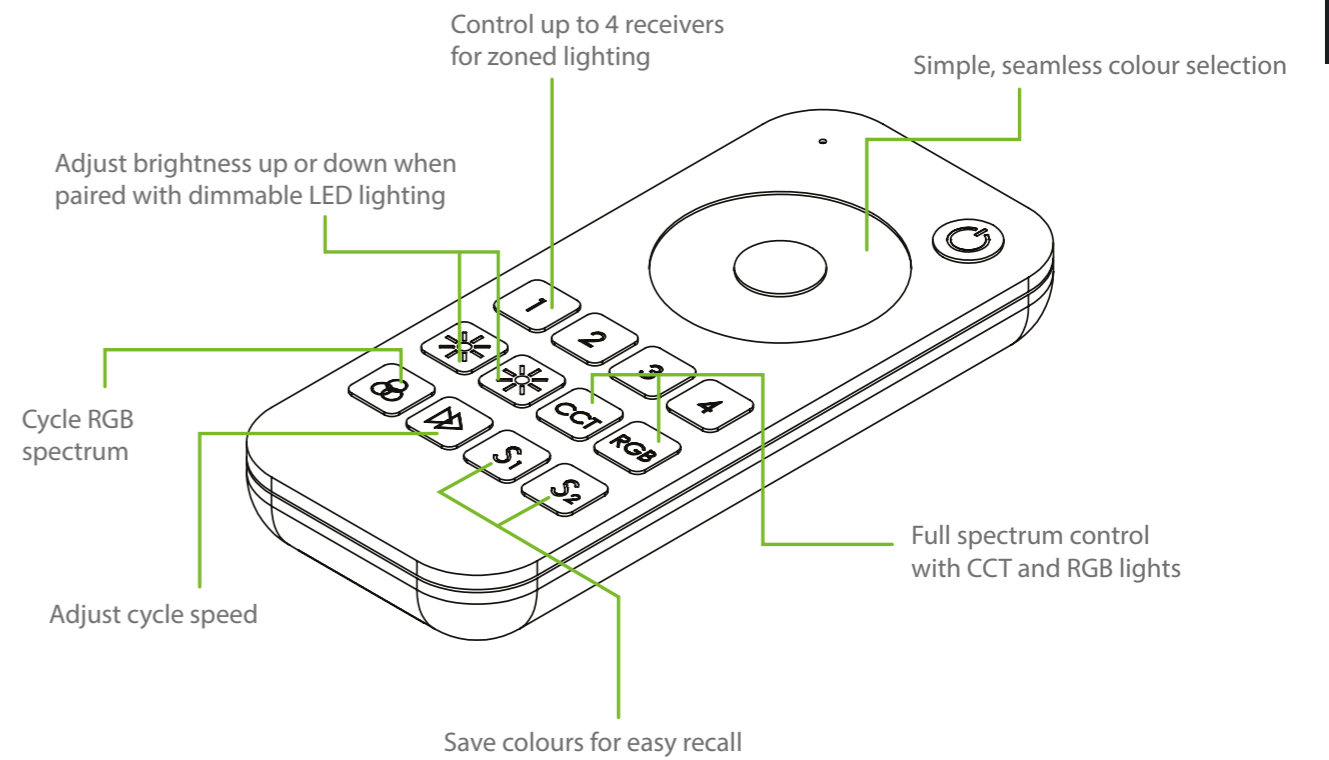

UNIVERSAL REMOTE CONTROL

- The remote can control single colour lighting (dimming), CCT (tunable white) and RGB (colour changing) lights
- Offers a multitude of functions including the ability to set up channels and zone lighting
- Wall mounting bracket provided to keep the remote safe and secure when not in use
- Requires 2x AAA batteries (not included)

Use in conjunction with the appropriate receiver for the chosen lights.

Universal Remote Control

CODE	RRP
SE770390	£40.48

Receivers

CODE	DESCRIPTION	NO. PORTS	RRP
SE772990	Single Colour Receiver	4	£34.80
SE771990	CCT Receiver	4	£35.24
SE770990	RGBCCT Receiver	1	£41.64

SINGLE COLOUR RECEIVER

- Control single colour lighting products (e.g warm white colour temperature lights)
- The receiver has a memory function to recall settings
- Multiple receivers can be paired with the a single Universal Remote Control
- 30m range
- 96W at 12V and 192W at 24V

CCT RECEIVER

- Control CCT (Correlated Colour Temperature) lighting products
- The receiver has a memory function to recall settings
- Multiple receivers can be paired with a single Universal Remote Control
- 30m range
- 60W at 12V and 120W at 24V

RGBCCT RECEIVER

- Control RGB and CCT (Colour Changing Technology) lighting products
- The receiver has a memory function to recall settings
- Multiple receivers can be paired with a single Universal Remote Control
- 30m range
- 36W at 12V and 72W at 24V