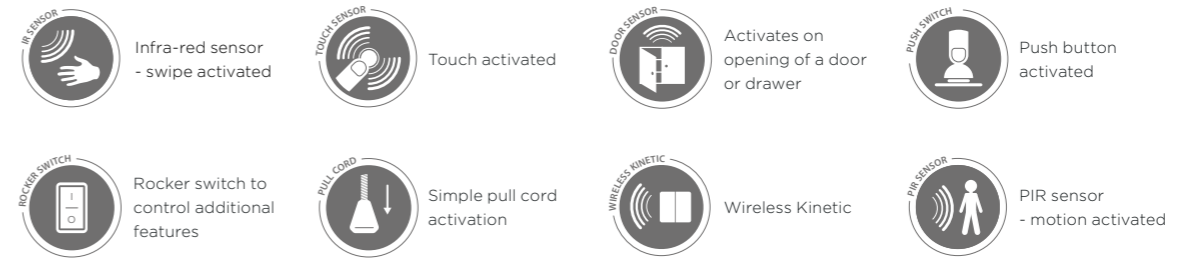

SERIES CHOICE

Series 3 provides choice and customisation offered across a wide selection of products adding colour temperature options and different product finishes.

SERIES TECHNOLOGY

Series 5 brings advanced lighting colour technology and control options to truly bring smart connectivity to the home.

PRODUCT FEATURES

All our products have their own unique features. To help compare and select products quickly and easily, you will find icons on each product page.

LIGHTING

LIFESTYLE

STYLING

CONNECT & CONTROL

INSTALLATION

NOTES

- All products are IP20 unless stated as higher
- Always refer to the installation guides provided with all our products for more detailed information on fitting
- Whilst Sensio lights are designed to be simple plug & play systems, any mains electrical work should be carried out by a certified electrician