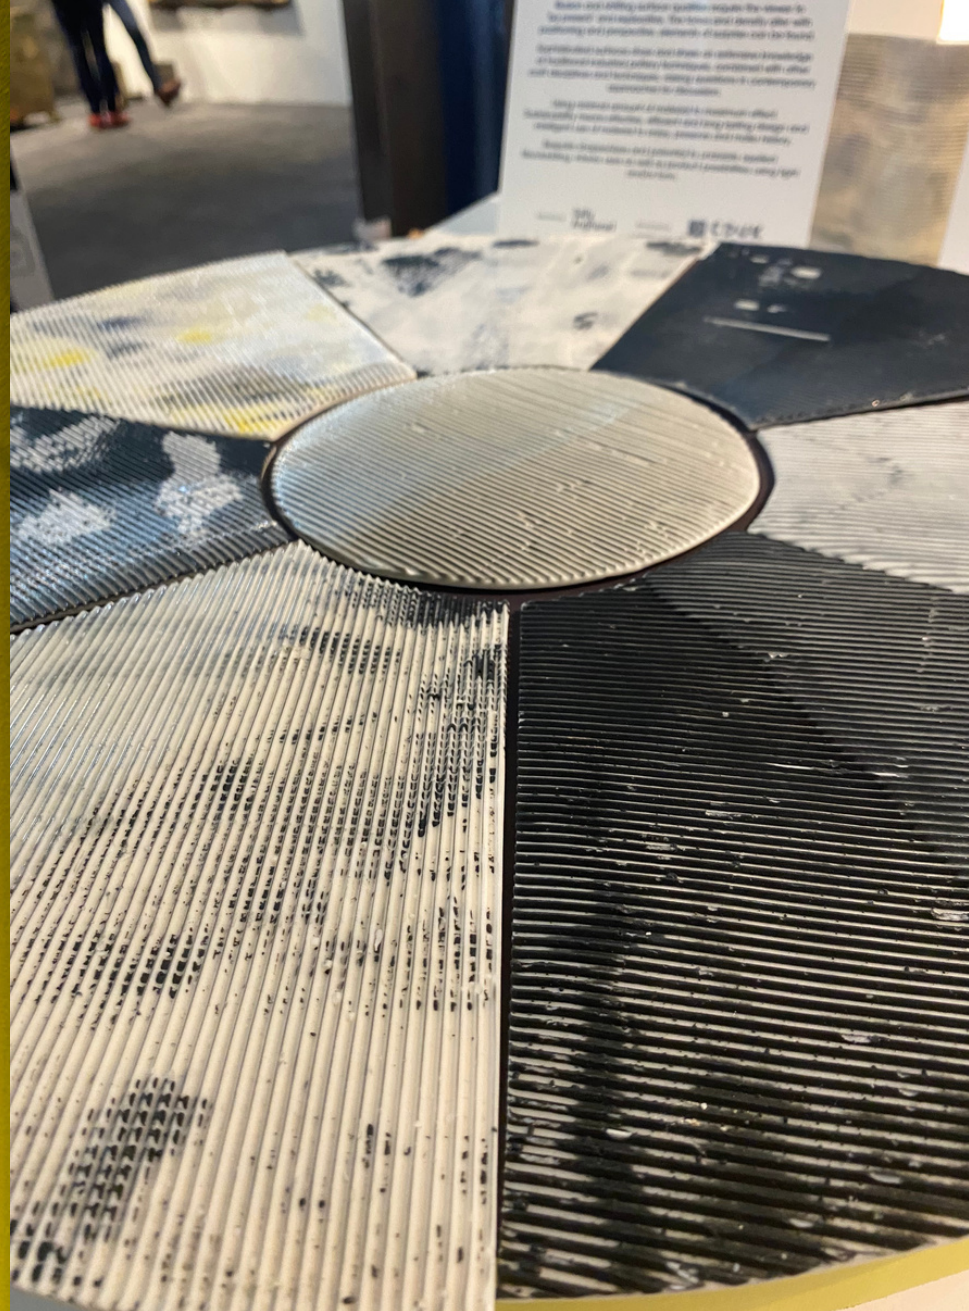

[Helen Johannessen Ceramics](#)
SSL selection

4. Lenticular Effects

@surfacethinking | #SDS24