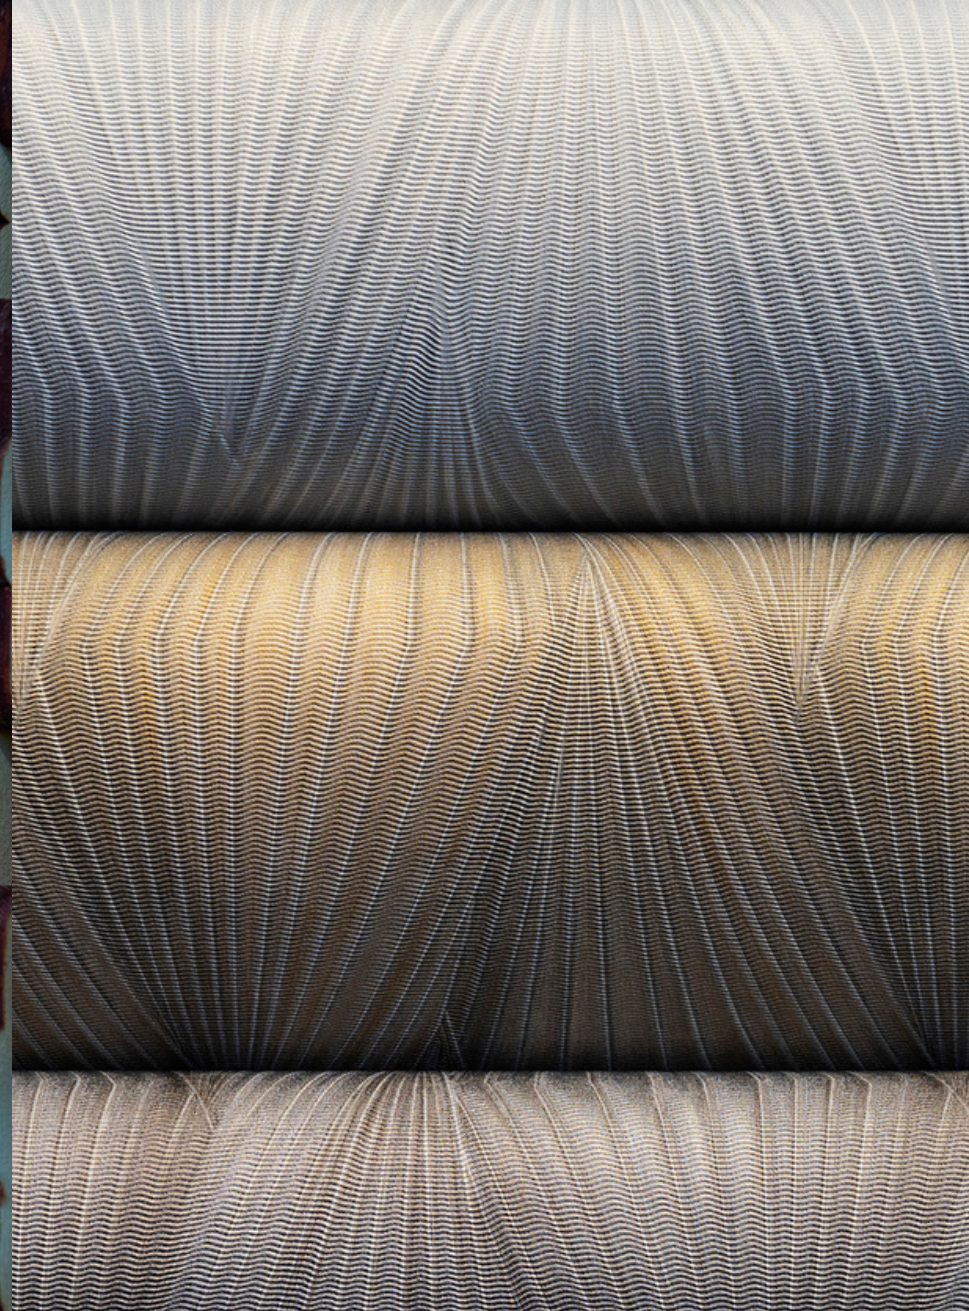

[Zambaiti Parati](#)
Exhibitor

4. Lenticular Effects

@surfacethinking | #SDS24