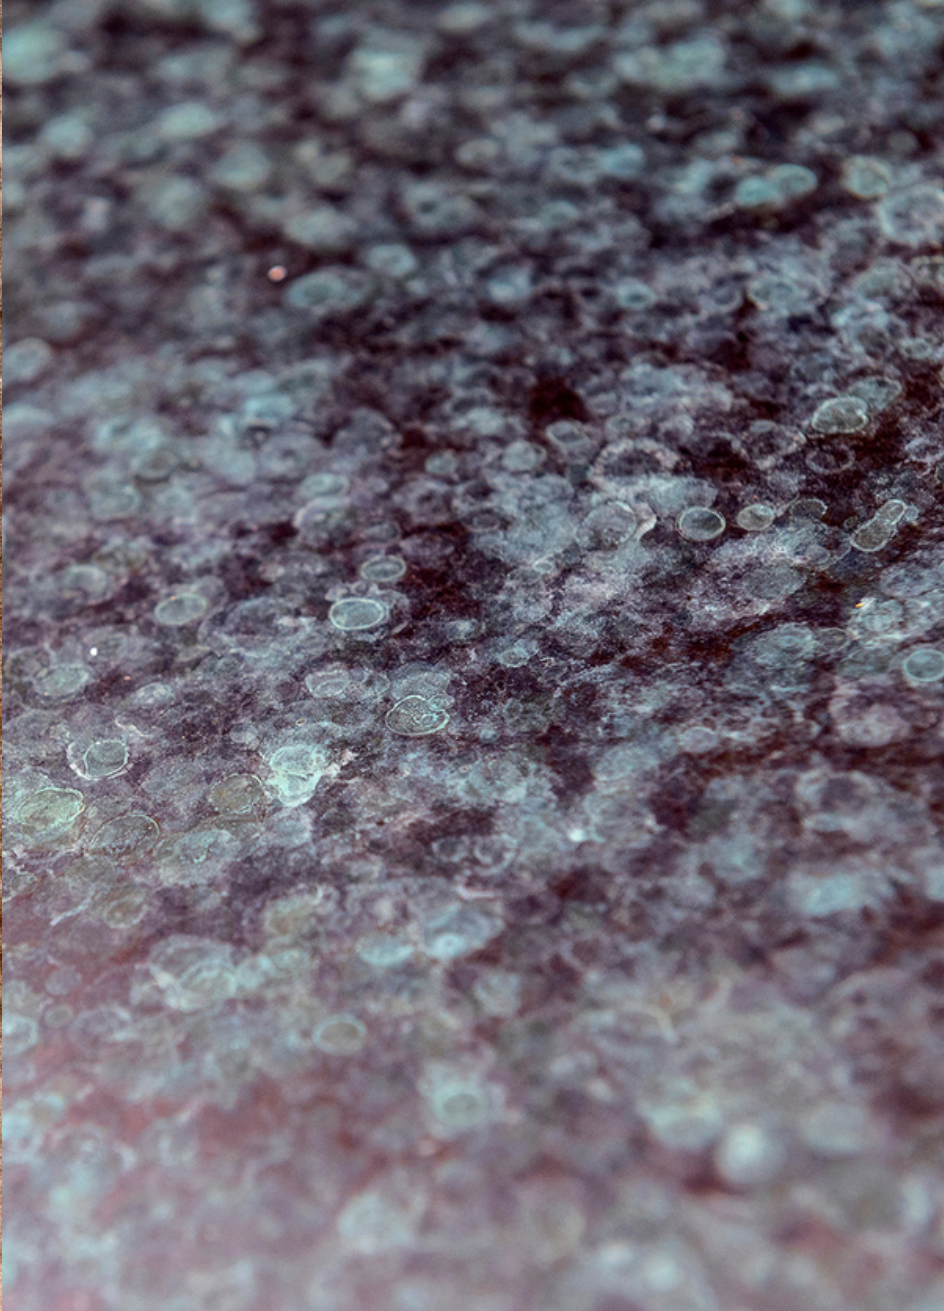

[Capisco](#)
Exhibitor