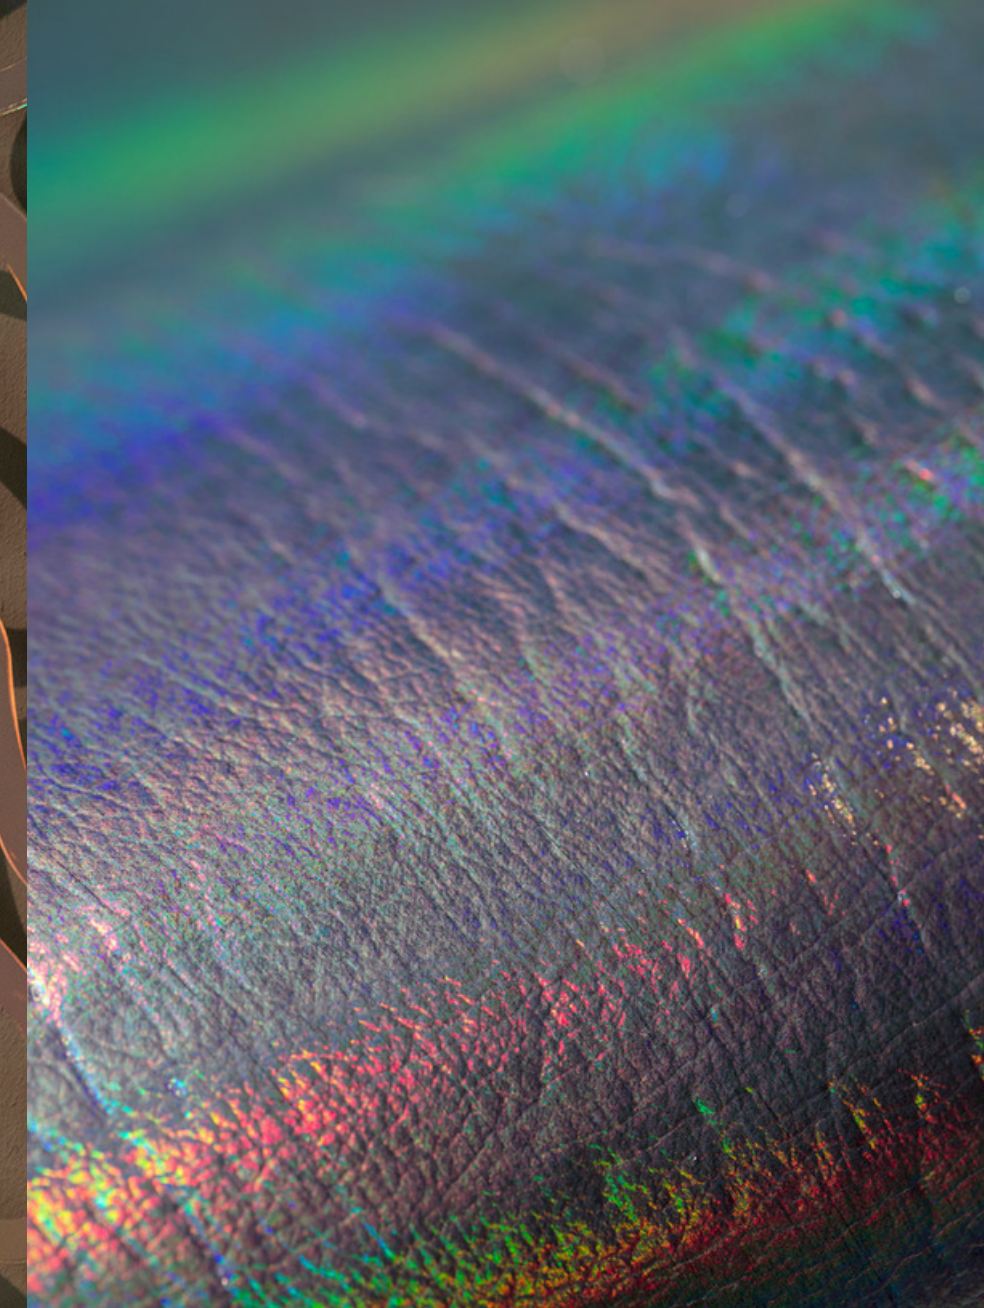

[The Bodenner Collection](#)
SSL selection

1. Liquid Iridescence

@surfacethinking | #SDS24