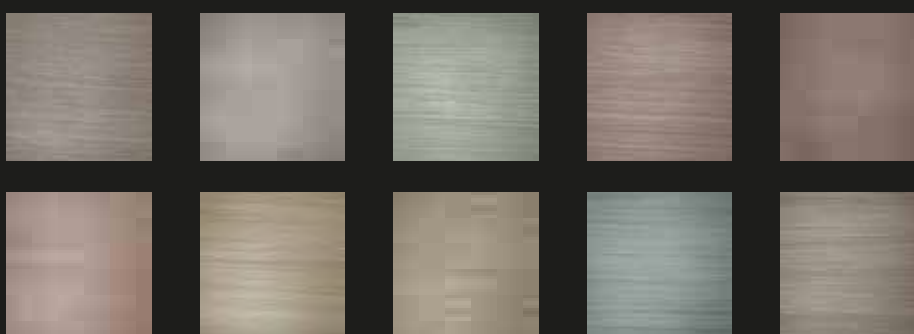

Pearlescent Decorative Finish

Consisting of Pearlescent Decorative Finish, Glitter Decorative Finish, Arona and Decopia products, Decorative Top Coat Finish collection allows for unique finishing touches on top of effect product applications.

Glitter Decorative Finish: Top coat decorative product with glitter.

Arona: Top coat decorative product with pearl.

Decopia: Top coat decorative product with prismatic pearl.

Pearlescent Decorative Finish: Metallic top coat decorative product with pearl.