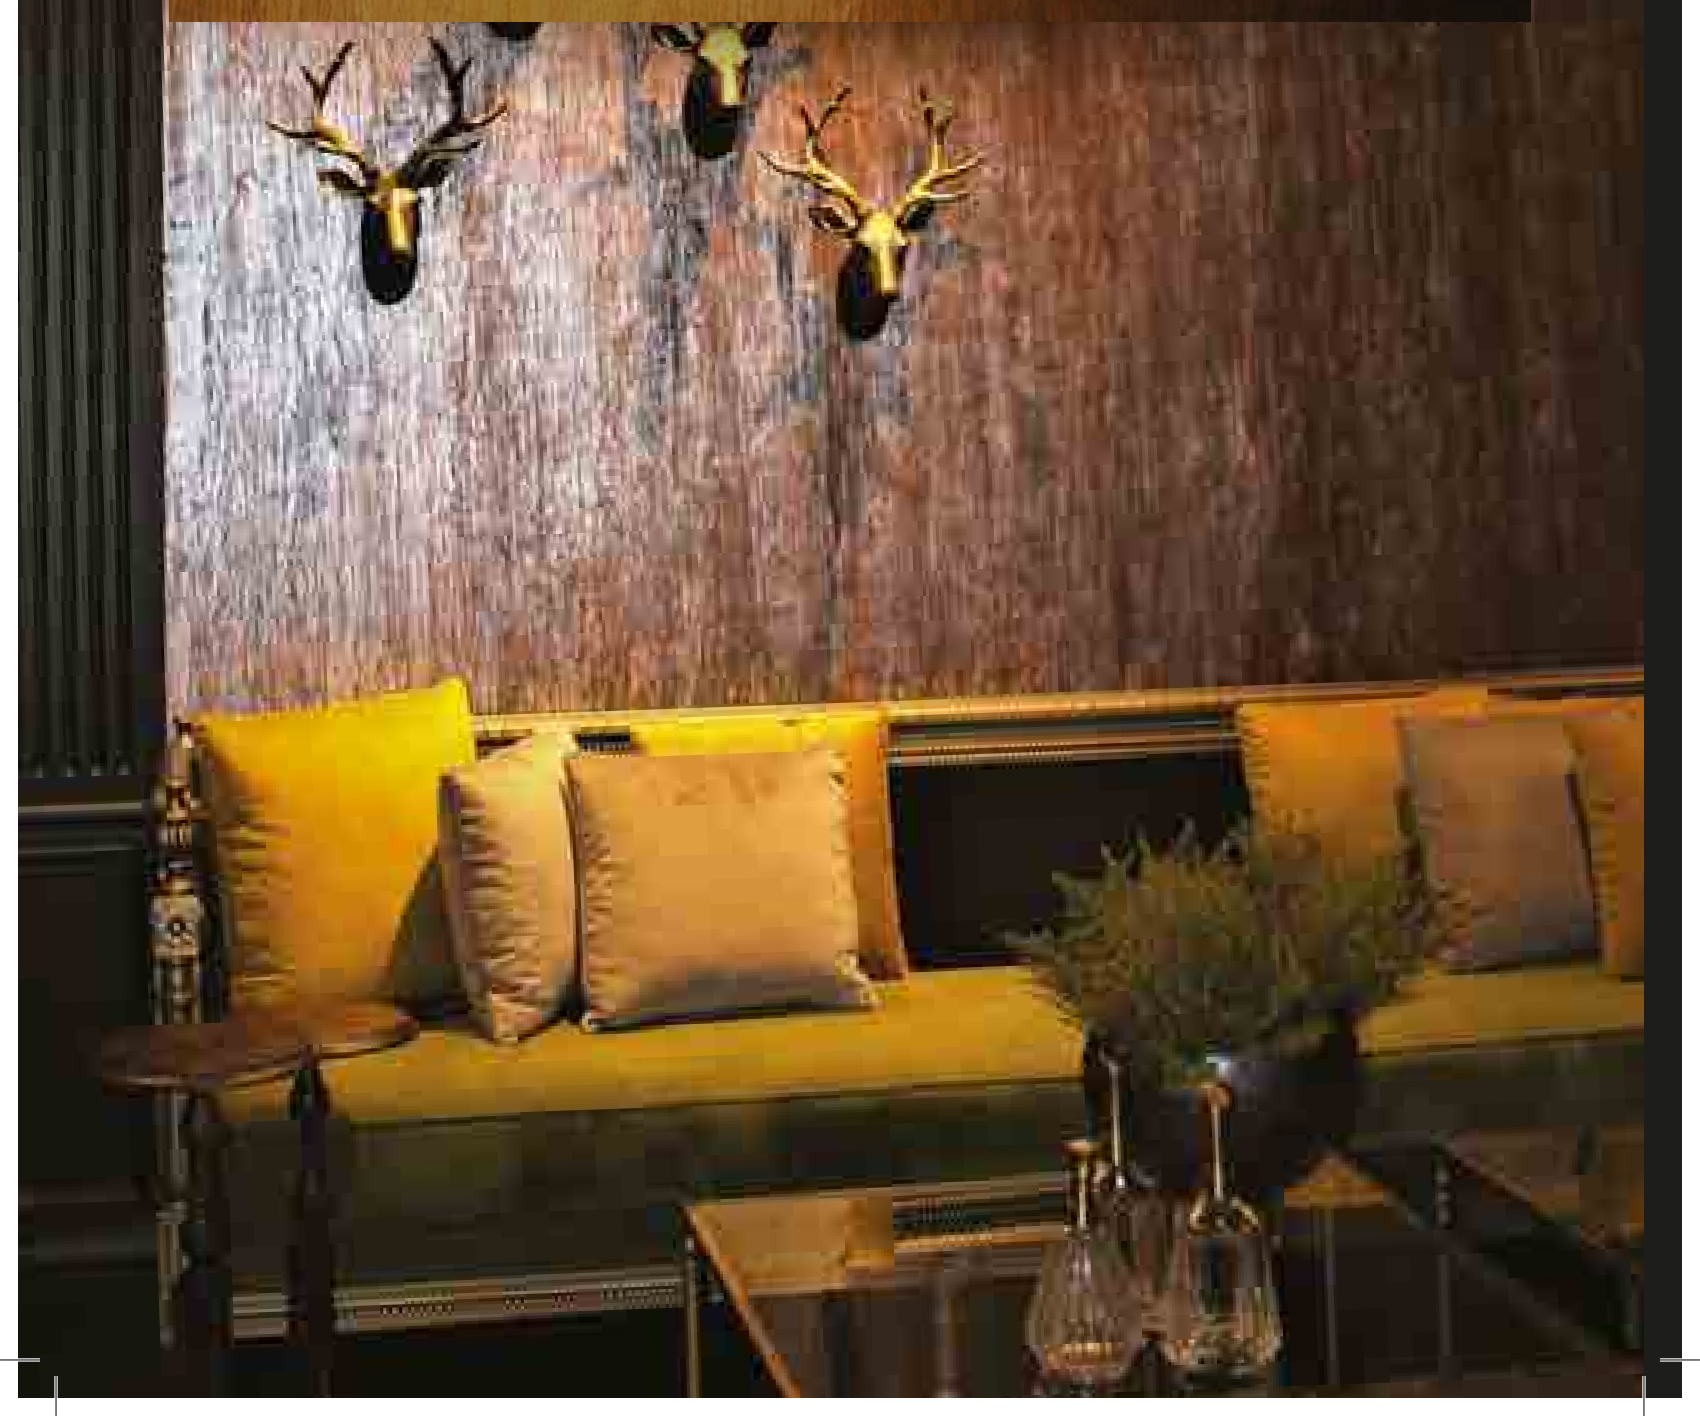

MIRZASTO

PASTY DECORATIVE COATING COMBINED WITH FINISHING PAINT