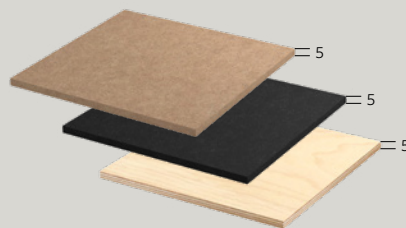

Elegante Veneers

A new dimension in luxury wood surfaces

Rigid panel S3P20

Rigid panel S6P10

ELEGANTE VENEERS

Bringing you an incredible variety of finishes and design possibilities. With Elegante you will create the perfect contemporary, unique and sought after ambiance.

Available support for wooden sheet

Pre-glued non-woven fabric TNT

Available supports for flexible panels

MDF panel Fireproof - Waterproof - CARB2 Black MDF panel Multi-layer panel

Available supports for rigid panels

MDF panel Fireproof - Waterproof - CARB2 Black MDF panel Multi-layer panel

Code			
COSTATO W3P5 (M7.5 M10 M15 M20)			
COSTATO W6M13			
COSTATO W6M10			
COSTATO W10M15			
ONDATO PLUS			
ONDATO M22			
ONDATO M8			
ONDATO M12 19			
FRESATO M4T04 FRESATO M5T05 FRESATO M6T06			
ONDATO M20			
FRESATO M4 6 8 12			
ONDATO M23.5			

Colours	
Makassar	American walnut
Ebony	Grey oak
Teak	Light grey
Oak	White oak
Light American walnut	Gabon Ebony
Rosewood	Thermo oak
Teal blue*	Curry*
Lichen*	Peony*
Bamboo natural*	Bamboo caramel*

Standard dimension
Wooden sheet 3130 x 1220 mm *Special 2440 x 1200 mm
Flexible panels 1000 x 1800 mm 3000 x 1200 mm *Special 2440 x 1200 mm
Rigid panels 3000 x 1200 mm *Special 2440 x 1200 mm