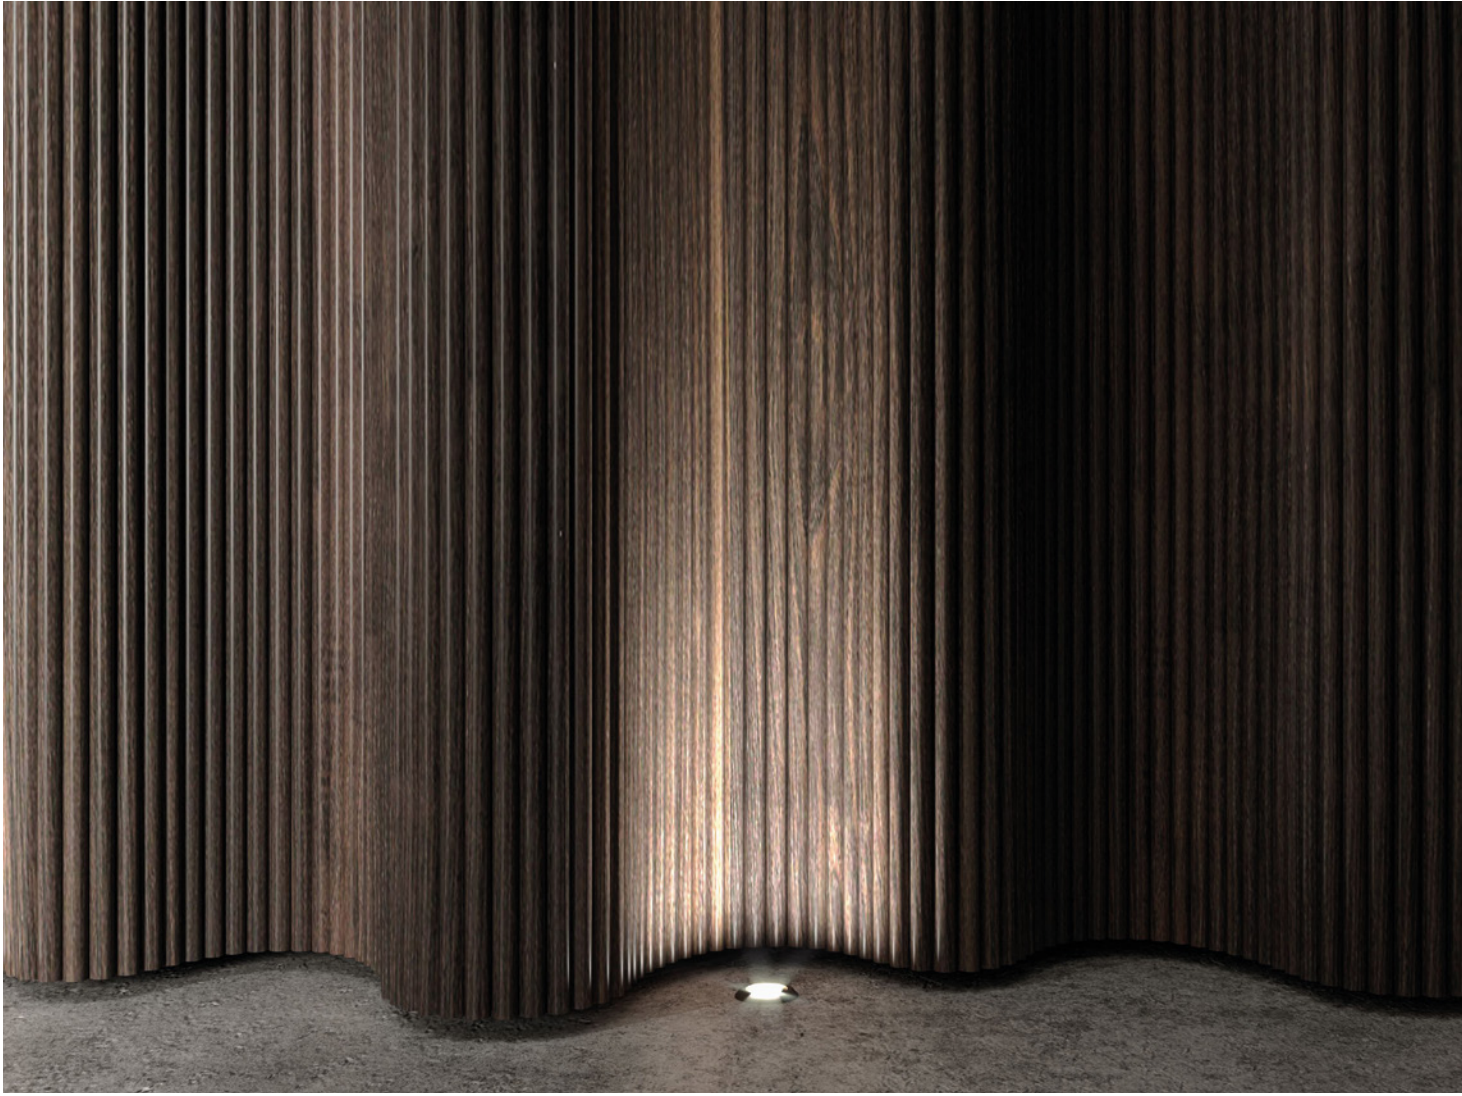

Gabon ebony - Light American walnut

FRESATO
M12|19

Light American walnut

FRESATO
M4|6|8|12

Rosewood

ONDATO
M23,5

Flexible panel S6P13

Flexible panel S10P15