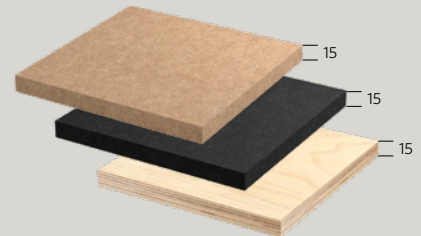

Elegante Veneers

A new dimension in luxury wood surfaces

Rigid panel S3P20

Rigid panel S6P10

ELEGANTE VENEERS

Bringing you an incredible variety of finishes and design possibilities. With Elegante you will create the perfect contemporary, unique and sought after ambiance.

Available support for wooden sheet

Pre-glued non-woven fabric TNT

Available supports for flexible panels

MDF panel Fireproof - Waterproof - CARB2 Black MDF panel Multi-layer panel

Available supports for rigid panels

MDF panel Fireproof - Waterproof - CARB2 Black MDF panel Multi-layer panel

Code			
COSTATO W3P5 (M7.5 M10 M15 M20)			
COSTATO W6M13			
COSTATO W6M10			
COSTATO W10M15			
ONDATO PLUS			
ONDATO M22			
ONDATO M8			
ONDATO M12 19			
FRESATO M4T04 FRESATO M5T05 FRESATO M6T06			
ONDATO M20			
FRESATO M4 6 8 12			
ONDATO M23.5			

Colours	
Makassar	American walnut
Ebony	Grey oak
Teak	Light grey
Oak	White oak
Light American walnut	Gabon Ebony
Rosewood	Thermo oak
Teal blue*	Curry*
Lichen*	Peony*
Bamboo natural*	Bamboo caramel*

Standard dimension
Wooden sheet 3130 x 1220 mm *Special 2440 x 1200 mm
Flexible panels 1000 x 1800 mm 3000 x 1200 mm *Special 2440 x 1200 mm
Rigid panels 3000 x 1200 mm *Special 2440 x 1200 mm