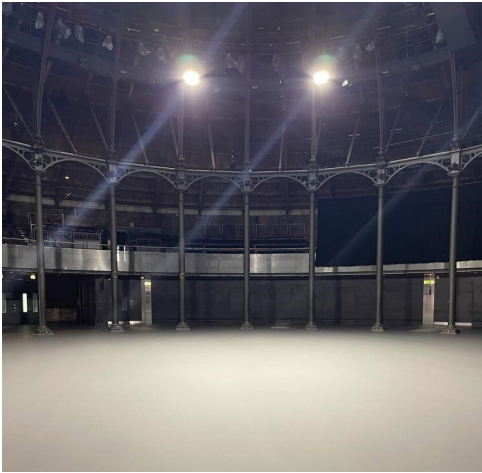

From heavy industrial floors suitable for forklift trucks to operating theatres where hygiene is critical and heated living spaces where comfort is key, we have the perfect floor for your space. We've laid the foundations for feet, furniture and equipment in many environments, including:

- Education
- Healthcare
- Pharmaceutical
- Hospitality
- Retail
- Public buildings
- Sports
- Stadiums
- Industrial
- Residential