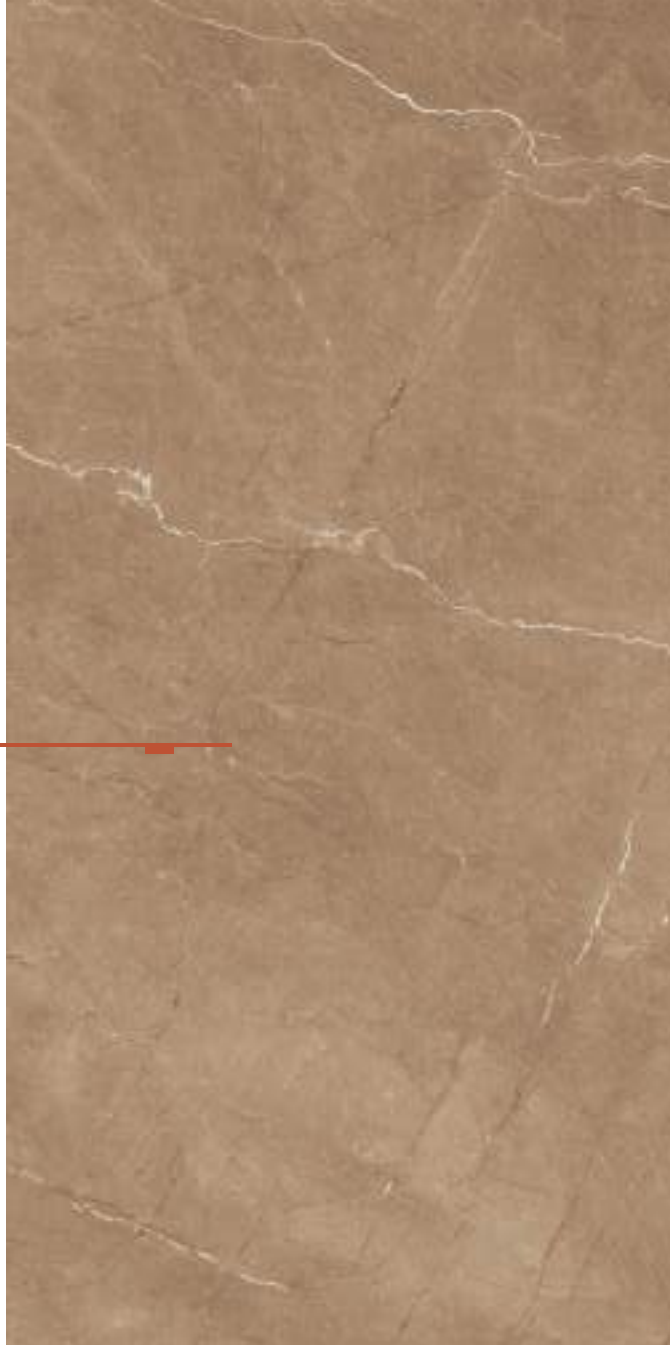

Carving
SERIES

GVT_PGVT
600X1200MM

ALPI BROWN