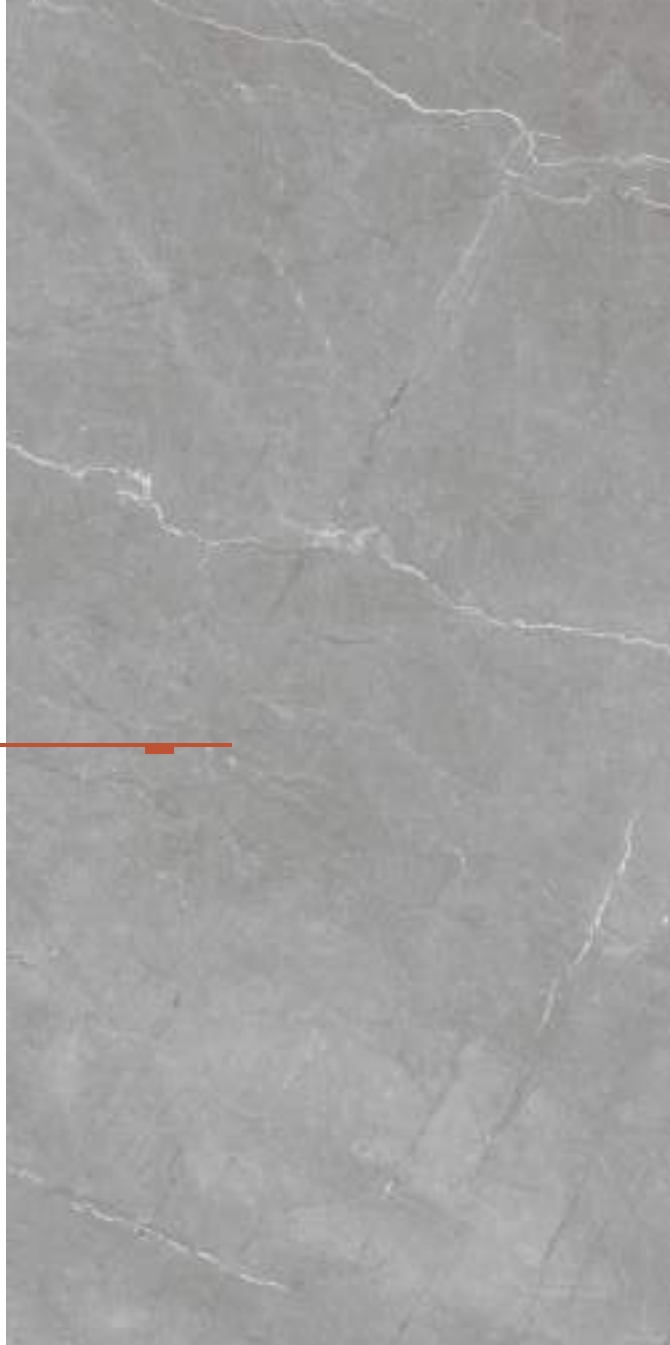

ALPI FOSSIL

www.letina.in

Carving
SERIES

GVT_PGVT
600X1200MM

ALPI GREY

LETINA[®]
Tiles that inspire you

Random

LIVING