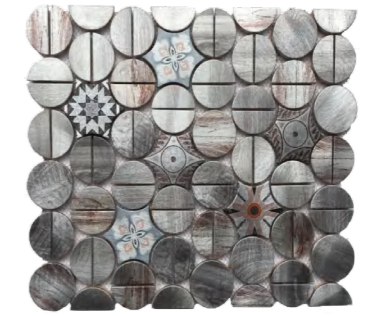

ALCS1002
Material : Aluminium
Size : 350*295*8mm