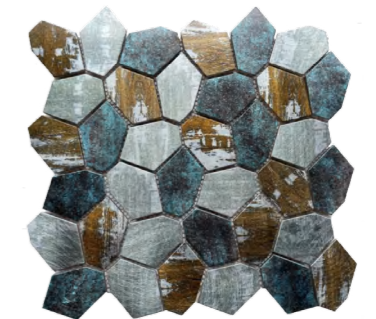

11
AL-IRN

Free Stone Shaped
Aluminium Mosaic,
11pcs/ctn,
7.6kg/ctn,0.92sqm/ctn

IRN226701
Material : Aluminium
Size : 270*310*8mm

IRN226702
Material : Aluminium
Size : 270*310*8mm

IRN226703
Material : Aluminium
Size : 270*310*8mm