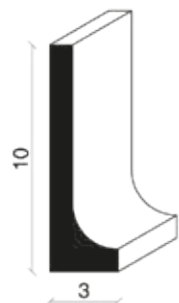

Code: 408

Code: 103

Code: 304

Zoccolino sanitario

Cove base

Normale
Raw top

Costa e bisello
Top with bevel

Costa arrotondata
Rounded edge

Cornice

Molding

Spaccatello

Split face

Rivestimento a fasce

Stripped cladding

Linea diamante

Diamond line