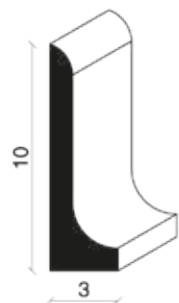

Code: 408

Code: 103

Code: 304

Zoccolino sanitario

Cove base

Normale
Raw top

Costa e bisello
Top with bevel

Costa arrotondata
Rounded edge

Cornice

Molding

Spaccatello

Split face

Rivestimento a fasce

Stripped cladding

Linea diamante

Diamond line