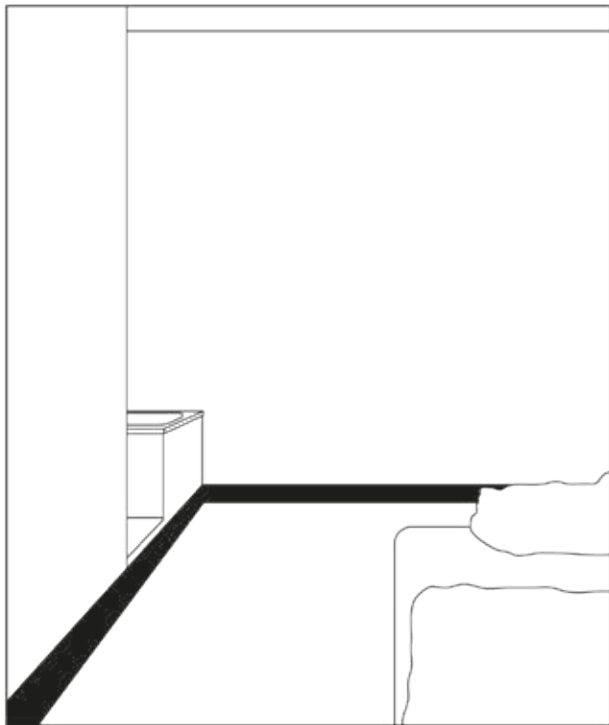

Code: 408

Code: 103

Code: 304

Zoccolino sanitario

Cove base

Normale
Raw top

Costa e bisello
Top with bevel

Costa arrotondata
Rounded edge