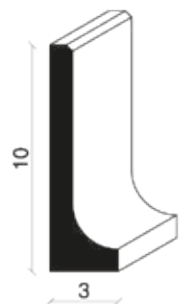

Code: 408

Code: 103

Code: 304

Zoccolino sanitario

Cove base

Normale
Raw top

Costa e bisello
Top with bevel

Costa arrotondata
Rounded edge

Cornice

Molding

Spaccatello

Split face

Rivestimento a fasce

Stripped cladding

Linea diamante

Diamond line