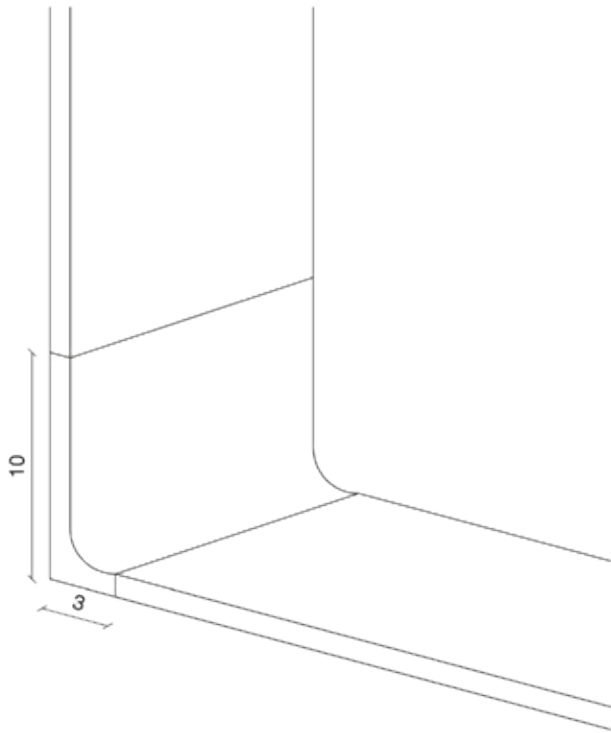

Code: 408

Code: 103

Code: 304

Zoccolino sanitario

Cove base

Normale
Raw top

Costa e bisello
Top with bevel

Costa arrotondata
Rounded edge

Cornice

Molding

Spaccatello

Split face

Rivestimento a fasce

Stripped cladding

Linea diamante

Diamond line