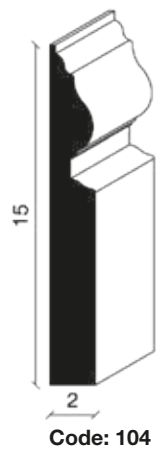

Zoccolino élite

Skirting élite

Code: 101

Code: 301

Code: 201

Code: 302

Code: 102

Code: 202

Code: 408

Code: 103

Code: 304

Zoccolino sanitario

Cove base

Normale
Raw top

Costa e bisello
Top with bevel

Costa arrotondata
Rounded edge

Cornice

Molding

Spaccatello

Split face

Rivestimento a fasce

Stripped cladding

Linea diamante

Diamond line