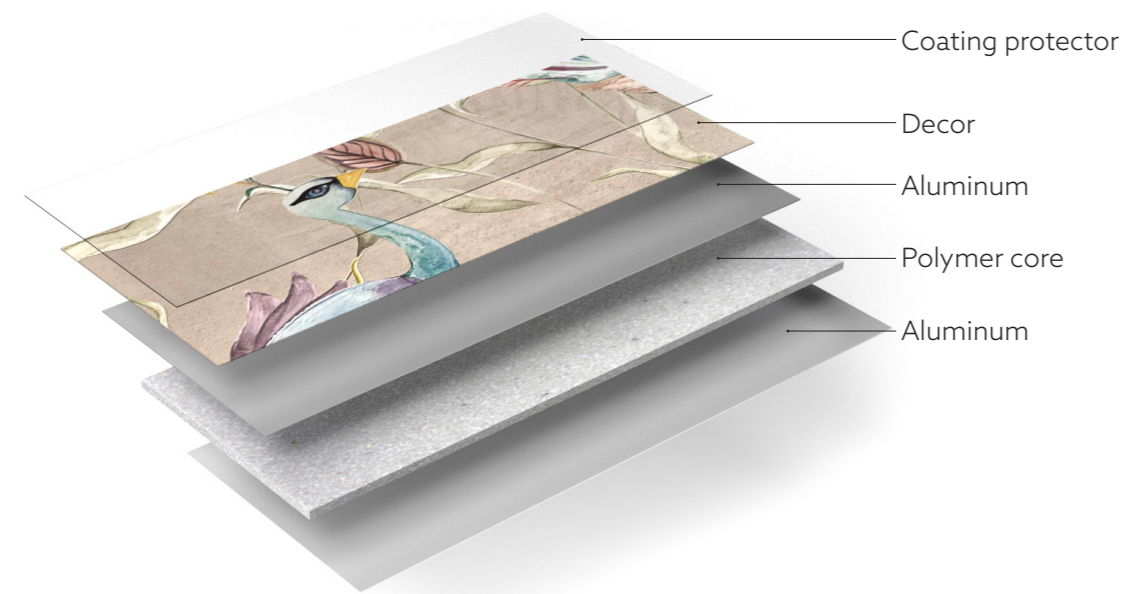

## WHAT IS ALLUSLATE®?

Alluslate® is a **composite panel** made up of two **resistant and malleable** external layers of aluminum alloy 3105.

The upper sheet is decorated using **advanced printing techniques** and then protected by a coating that will determine the final finish: **Matt (Matt) or Gloss (Glazed)**.

The core of the panel is made of a low-density thermoplastic polymer (LDPE) **with a flame-retardant mineral filler**. All this creates a material with innovative properties.

Alluslate® is supplied in large format **rectified panels** (1200x2600mm). These are **flexible** and can be **handled, transported and machined with great ease**. They present two different types of finishes: the **gloss finish (Glazed)**, which can be easily **machined with simple tools**, and the **textured (Matt)**, which can be **machined, folded and curved**.