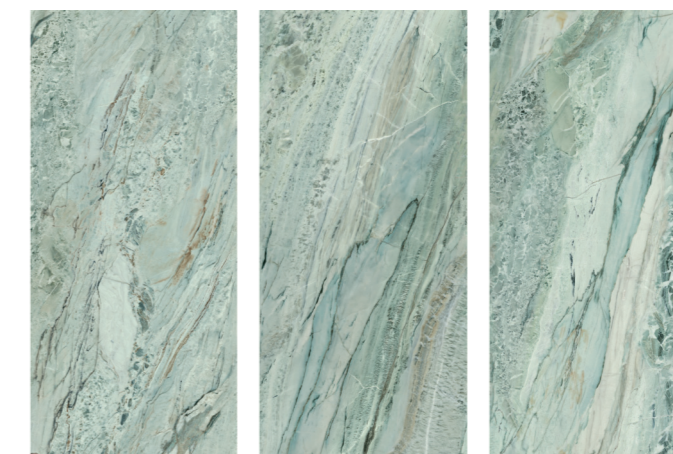

**CALACATTA**

**VIOLA GLAZED / MATT**

Panel A - Glazed 100323182 GA 2  
Panel B - Glazed 100323178 GA 2  
Panel C - Glazed 100323199 GA 2

**FOREST**

**GREEN GLAZED / MATT**

Panel A - Glazed 100323206 GA 2  
Panel B - Glazed 100323212 GA 2  
Panel C - Glazed 100323213 GA 2

**ACCESSORIES FOR INSTALLATION**

**PROFILES**

**ADHESIVE**

100292915 H-920 WHITE

**SEALING BETWEEN PANELS**

100005814 S-107 WHITE  
100005816 S-107 GREY  
100005817 S-107 BLACK  
100115950 S-107 BEIGE  
100120608 S-107 ANTHRACITE  
100120620 S-107 CEMENT  
100120621 S-107 IVORY