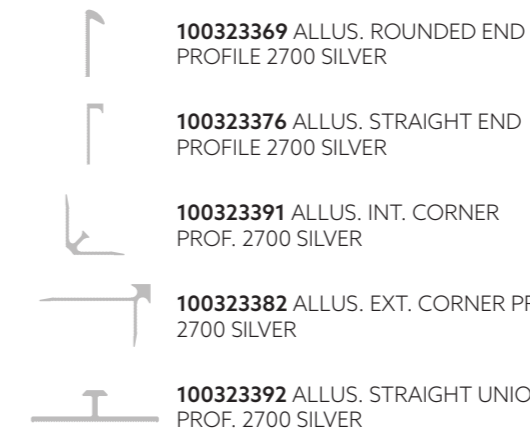

**PEAK**

**ACERO MATT**

100323179 GA 1

**TOPO MATT**

100323222 GA 1

**WALNUT MATT**

Panel A 100353128 GA 1  
Panel B 100353129 GA 1  
Panel C 100353130 GA 1

**TIMBER**  
OAK MATT

Panel A 100339361 GA 1  
Panel B 100339332 GA 1  
Panel C 100339349 GA 1

**BERICCIO**  
BRONZE MATT

Panel A 100323173 GA 1  
Panel B 100323202 GA 1  
Panel C 100323175 GA 1

**GREY MATT**

Panel A 100323203 GA 1  
Panel B 100323204 GA 1  
Panel C 100323176 GA 1

**CALACATTA**

**VIOLA GLAZED / MATT**

Panel A - Glazed 100323182 GA 2  
Panel B - Glazed 100323178 GA 2  
Panel C - Glazed 100323199 GA 2

**FOREST**

**GREEN GLAZED / MATT**

Panel A - Glazed 100323206 GA 2  
Panel B - Glazed 100323212 GA 2  
Panel C - Glazed 100323213 GA 2

**ACCESSORIES FOR INSTALLATION**

**PROFILES**

**ADHESIVE**

100292915 H-920 WHITE

**SEALING BETWEEN PANELS**

100005814 S-107 WHITE  
100005816 S-107 GREY  
100005817 S-107 BLACK  
100115950 S-107 BEIGE  
100120608 S-107 ANTHRACITE  
100120620 S-107 CEMENT  
100120621 S-107 IVORY