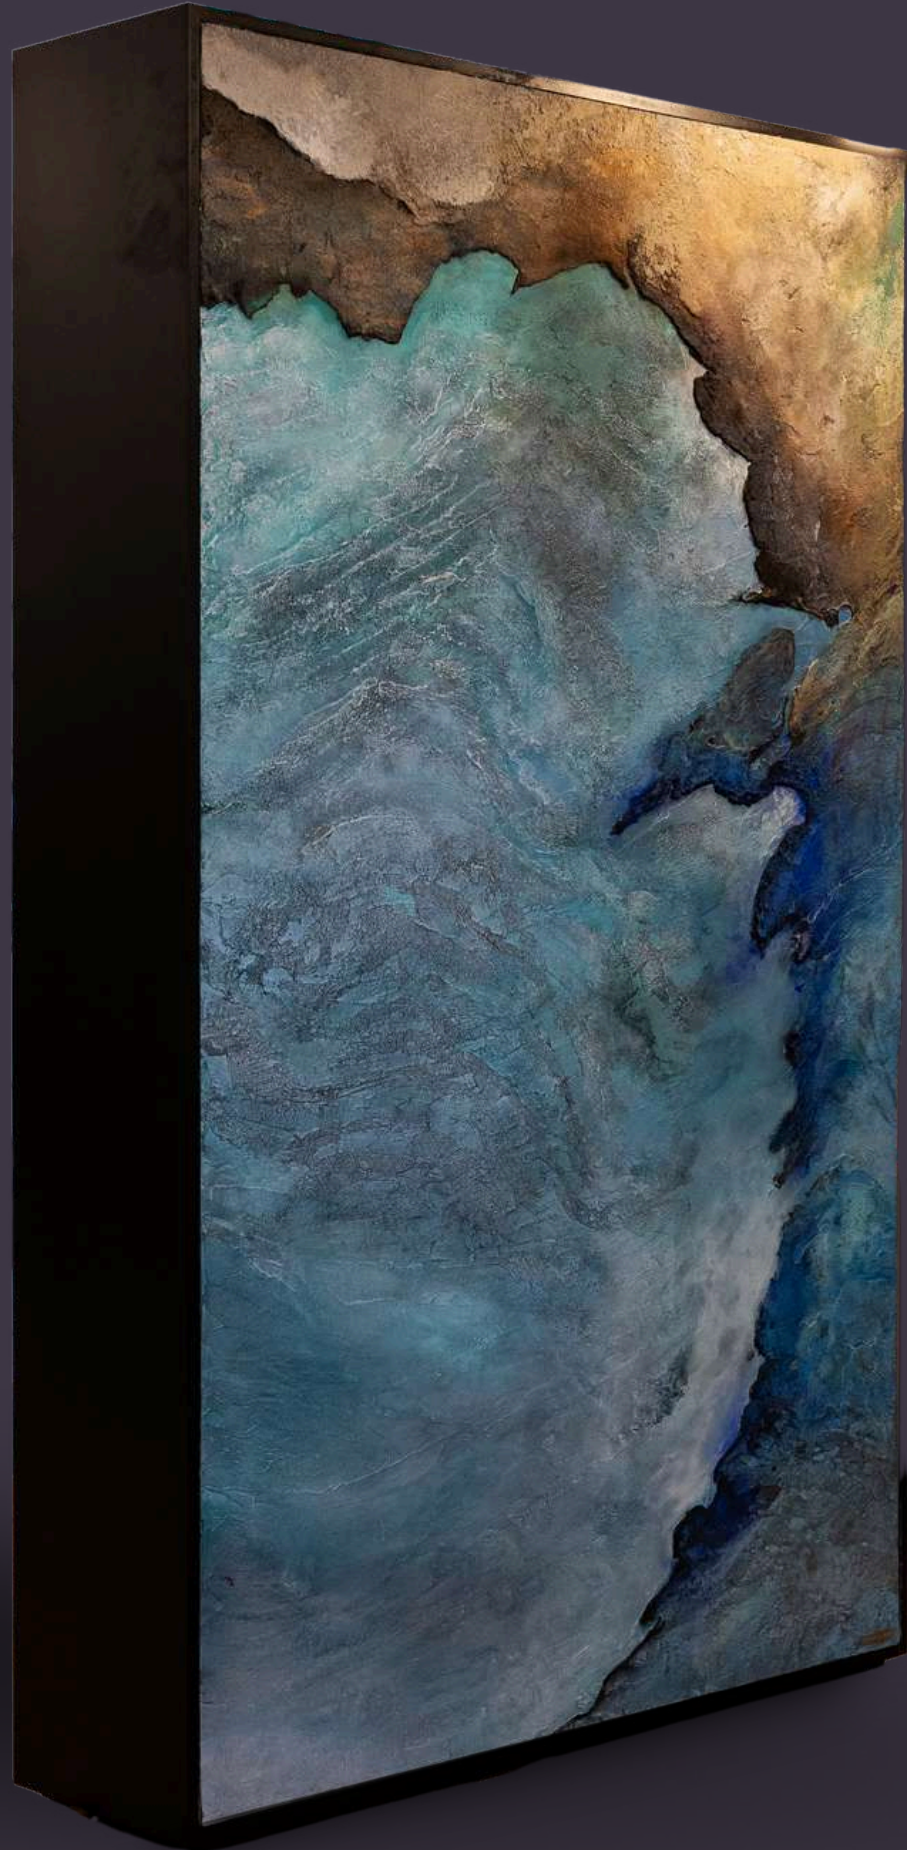

***Aeolian***

***Metal Collection***

***Abstract Universe***

 **Alma** LONDON is Hybrid & Icon® official dealer