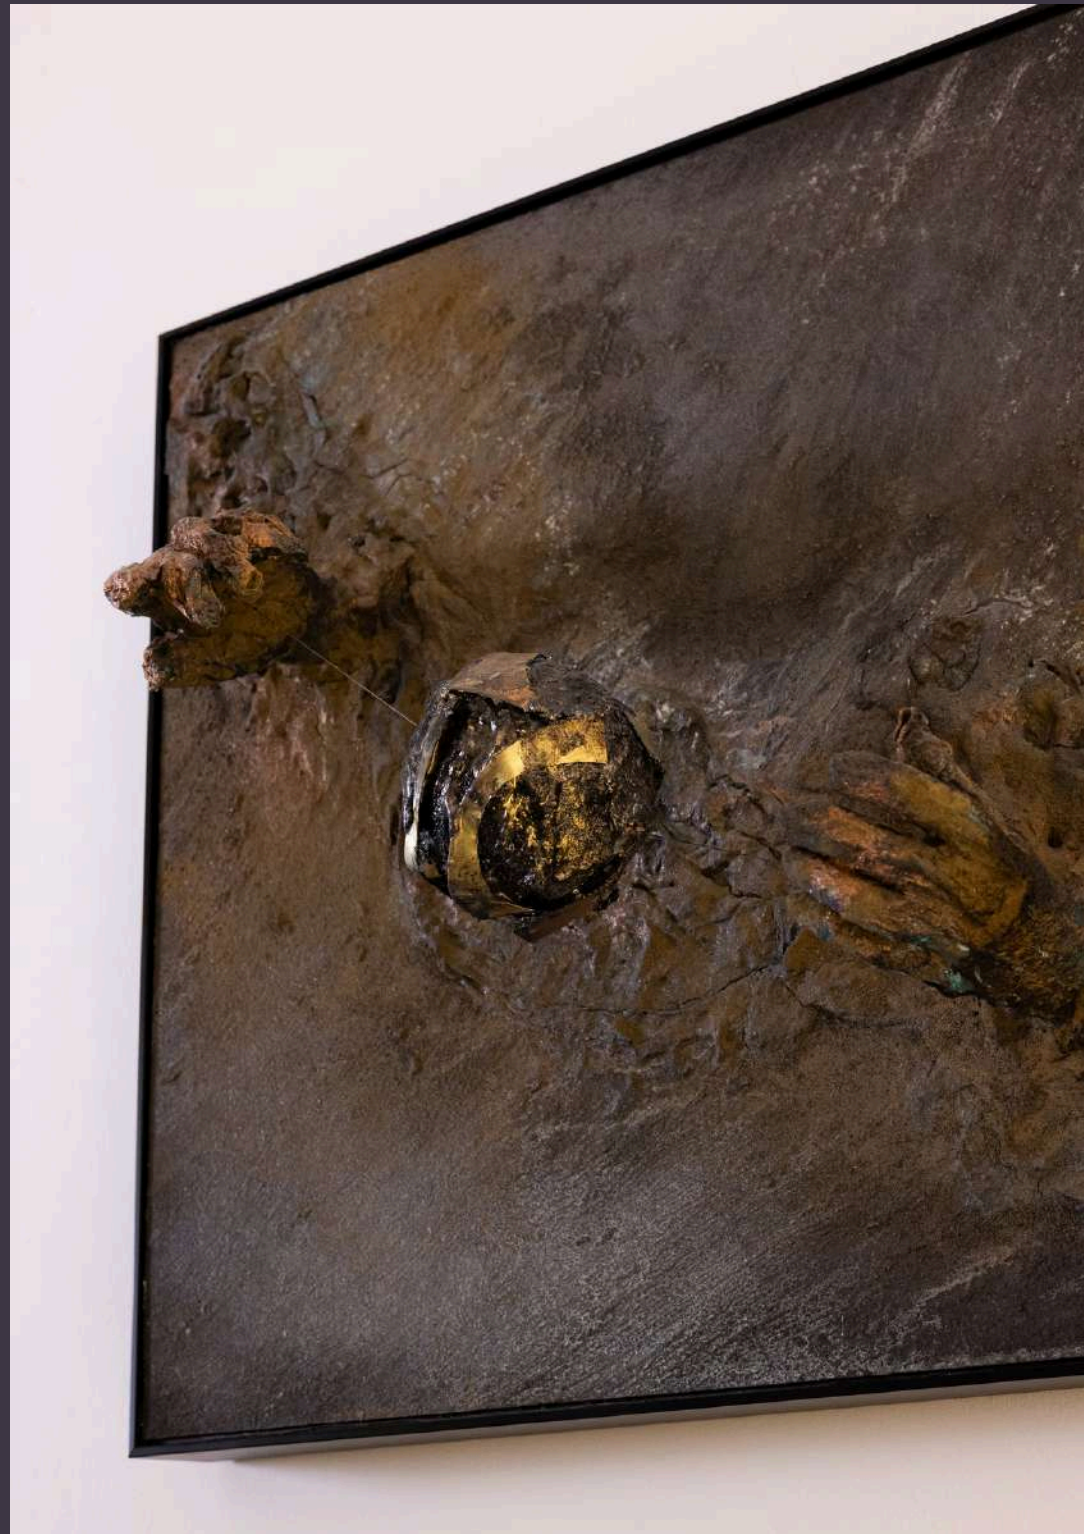

Hybrid & Icon®

ART COLLECTION

 Alma LONDON is Hybrid & Icon® official dealer

ART COLLECTION

*"We create atmospheres that tell of a parallel world
where art blends with material..."*

The highly versatile Hybri&Icon product has inspired international artists to create stunning paintings and sculptures showcased in various galleries.

These pieces showcase abstract designs, geographical mappings, and amorphous or anthropomorphic shapes, seamlessly blending ancient techniques with a contemporary aesthetic.

The installations feature colors drawn directly from natural materials, crafting atmospheres that evoke a parallel world where art and matter seamlessly blend.