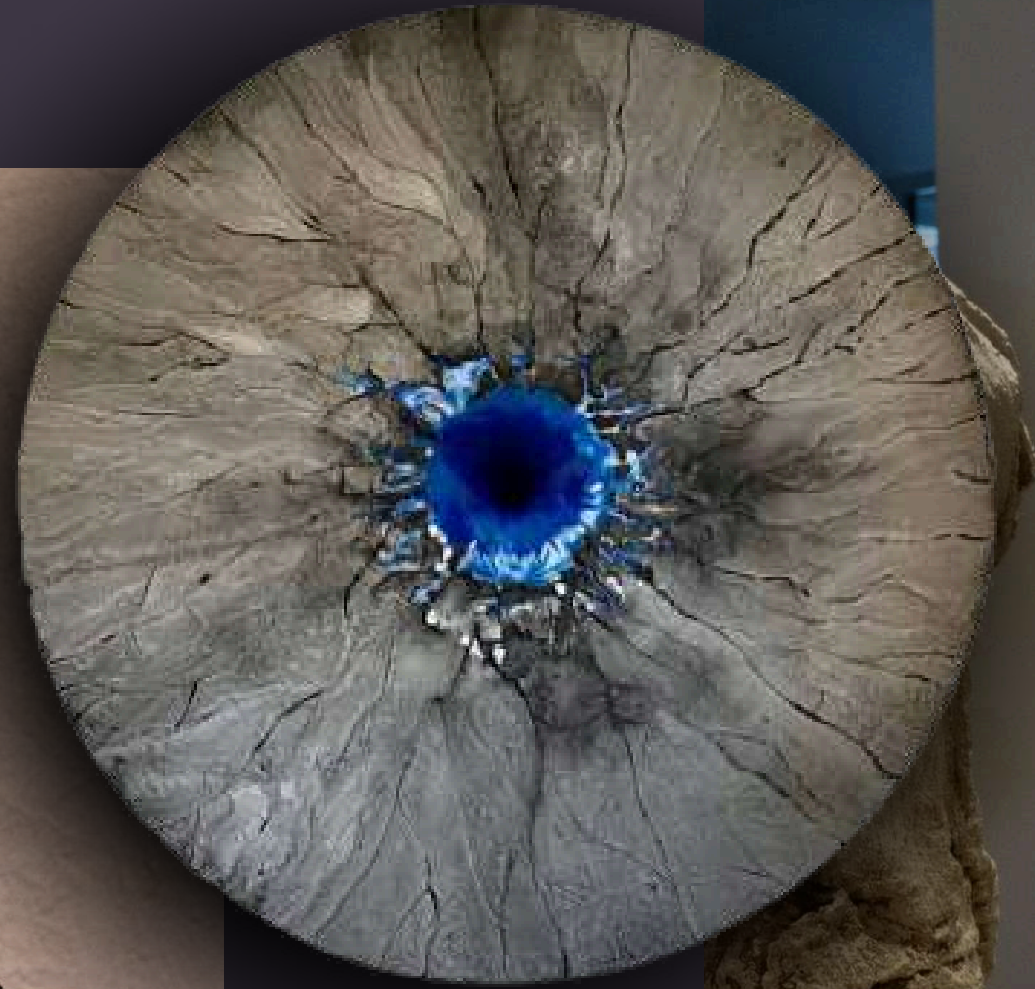

Hybrid & Icon®

ART COLLECTION

 Alma LONDON is Hybrid & Icon® official dealer

ART COLLECTION

*"We create atmospheres that tell of a parallel world
where art blends with material..."*

The highly versatile Hybri&Icon product has inspired international artists to create stunning paintings and sculptures showcased in various galleries.

These pieces showcase abstract designs, geographical mappings, and amorphous or anthropomorphic shapes, seamlessly blending ancient techniques with a contemporary aesthetic.

The installations feature colors drawn directly from natural materials, crafting atmospheres that evoke a parallel world where art and matter seamlessly blend.