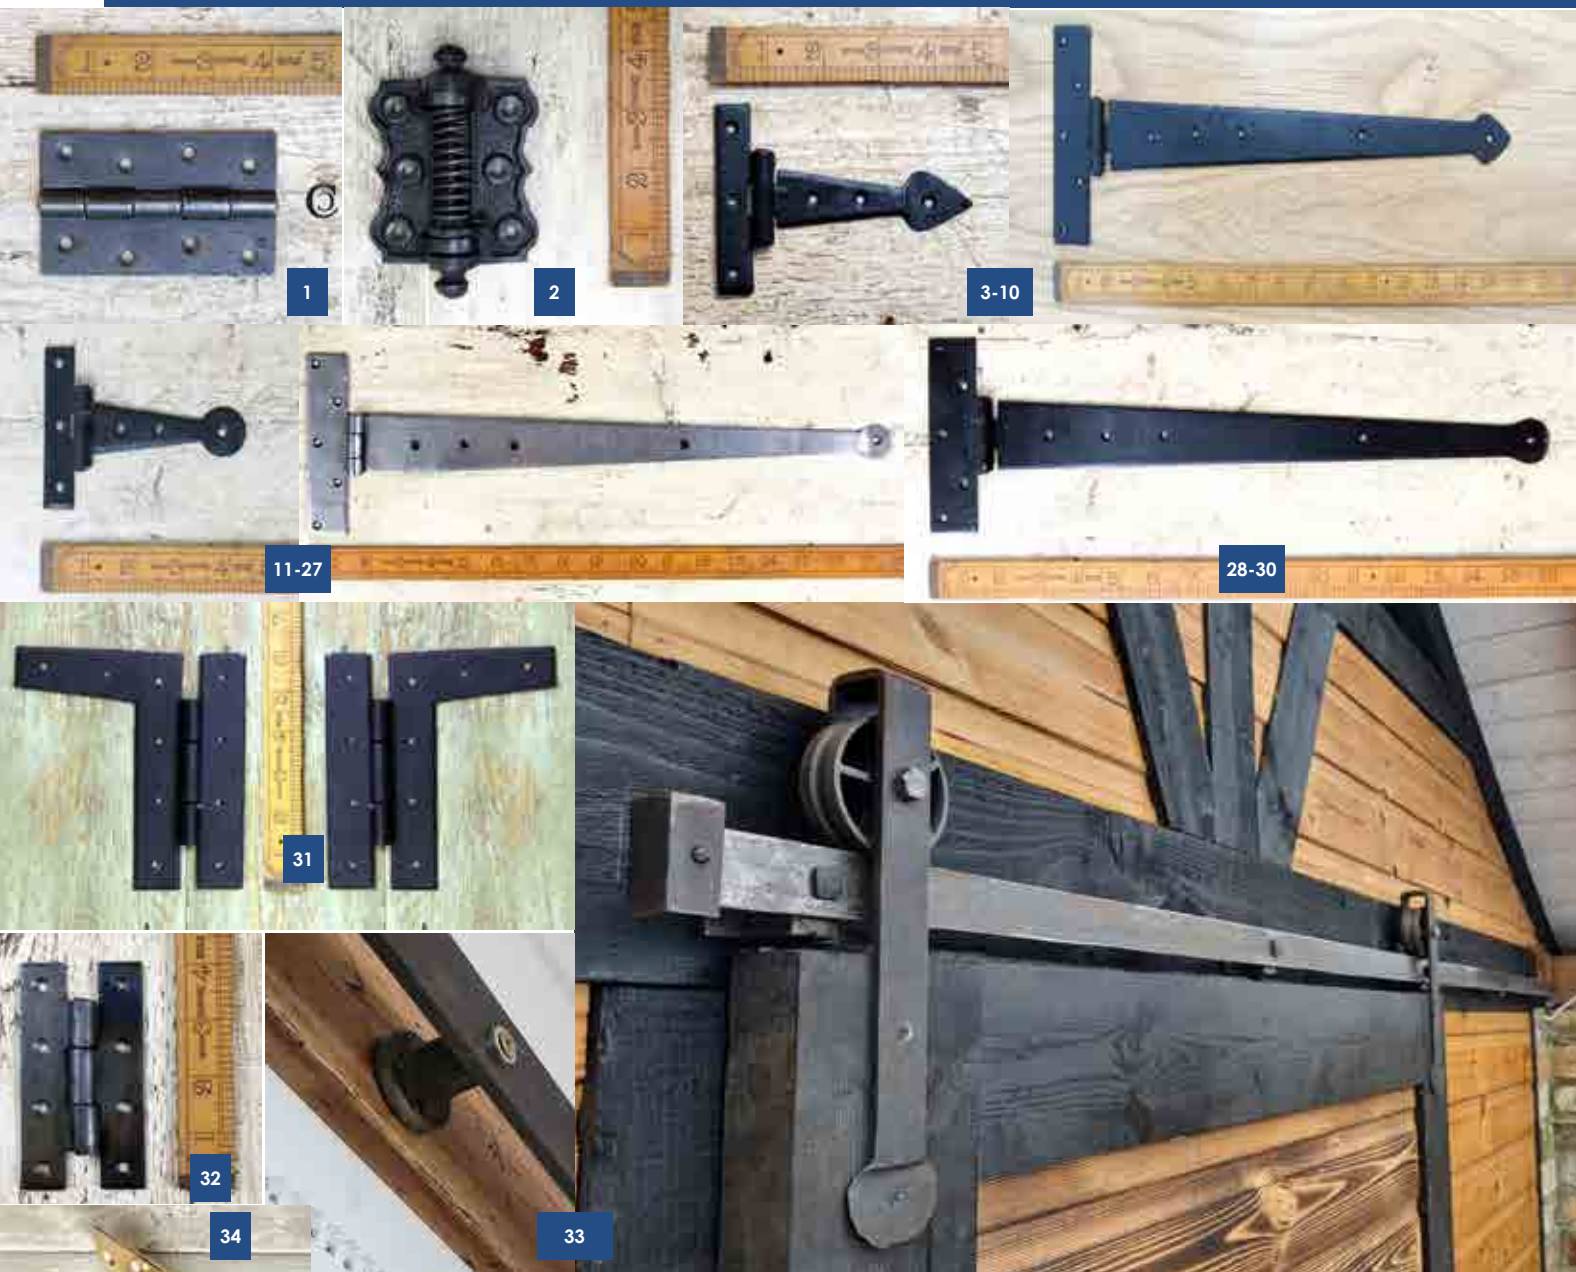

18.Narrow Flat Indent Ant. Iron 105mm
SKU: 49.351C.AI.105 (B220)

19.Fancy Antique Iron 75mm
SKU: 49.351E.AI.75 (B130)

20.Plain Lugs Ant Iron 105mm
SKU: 49.351R.AI.105 (B250)

21.Half Moon Squared Ant Iron 110mm
SKU: 49.351R.AI.110 (B250)

22.Patterned Wide Ant Iron 100mm
SKU: 49.351W.AI.105 (B270)

23.Half Moon Heavy Ant Iron 110mm
SKU: 70.351.AI.110 (B290)

Not sure what you're looking for?
Not a problem...

Just give us a call on **01482 222 100**, our friendly team are happy to help.