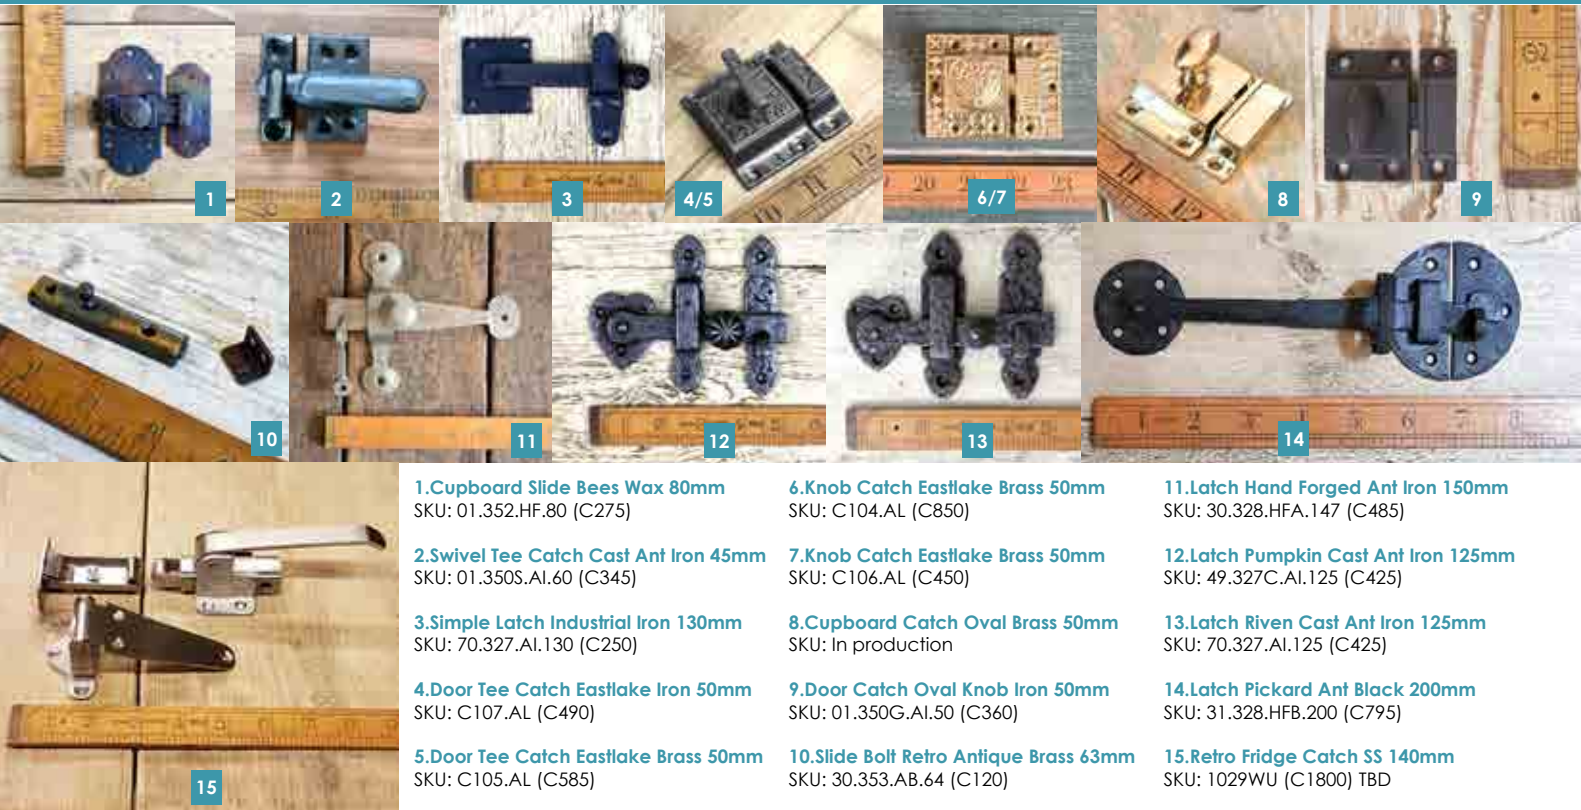

Cabinet Hardware - Latches & Slide Bolts

1.Cupboard Slide Bees Wax 80mm
SKU: 01.352.HF.80 (C275)

2.Swivel Tee Catch Cast Ant Iron 45mm
SKU: 01.350S.AI.60 (C345)

3.Simple Latch Industrial Iron 130mm
SKU: 70.327.AI.130 (C250)

4.Door Tee Catch Eastlake Iron 50mm
SKU: C107.AL (C490)

5.Door Tee Catch Eastlake Brass 50mm
SKU: C105.AL (C585)

6.Knob Catch Eastlake Brass 50mm
SKU: C104.AL (C850)

7.Knob Catch Eastlake Brass 50mm
SKU: C106.AL (C450)

8.Cupboard Catch Oval Brass 50mm
SKU: In production

9.Door Catch Oval Knob Iron 50mm
SKU: 01.350G.AI.50 (C360)

10.Slide Bolt Retro Antique Brass 63mm
SKU: 30.353.AB.64 (C120)

11.Latch Hand Forged Ant Iron 150mm
SKU: 30.328.HFA.147 (C485)

12.Latch Pumpkin Cast Ant Iron 125mm
SKU: 49.327C.AI.125 (C425)

13.Latch Riven Cast Ant Iron 125mm
SKU: 70.327.AI.125 (C425)

14.Latch Pickard Ant Black 200mm
SKU: 31.328.HFB.200 (C795)

15.Retro Fridge Catch SS 140mm
SKU: 1029WU (C1800) TBD