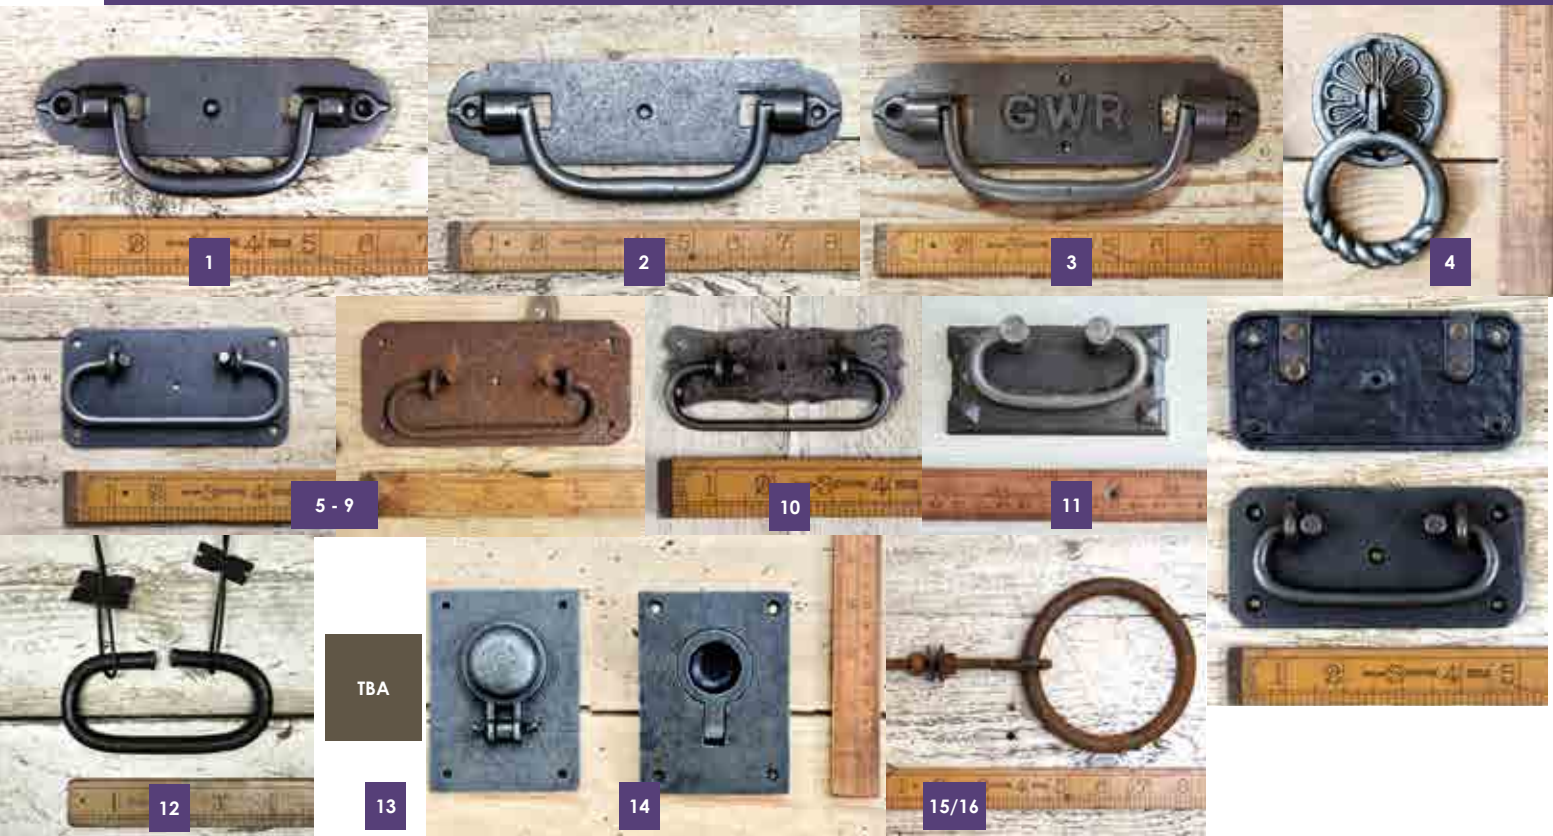

22. Deep Oval Lifting Ant Iron 152mm
SKU: 49.087D.AI.152 (A190)

23. Oval Plate Riveted Iron 115mm
SKU: 49.087E.AI.115 (A170)

24. Lifting Handle Skull Iron 152mm
SKU: 49.087F.AI.152 (A330)

25. Heavy Lifting Handle Iron 100mm
SKU: 49.087E.AI.101 (A290)

26. Peardrop Handle Ant Iron 65mm
SKU: 30.079B.OB.60 (A120)

27. Aberford Ant Iron 125mm
SKU: 70.079.SBC.125 (A193)

1. Chest Lifting Handle French Antique Iron 150mm
SKU: 49.087G.AI.150 (A330)

2. Chest Lifting Handle Coffin French Antique Iron 150mm
SKU: 49.087G.AI.200 (A425)

3. Chest Lifting Handle GWR Antique Iron 200mm
SKU: 49.087K.AI.200 (A550)

4. Drop Ring Handle Heavy Cast Antique Iron 100mm
SKU: A191 (A325)

5. Chest Lifting Plate Ant Iron 100mm
SKU: 70.089.AI.100 (A180)