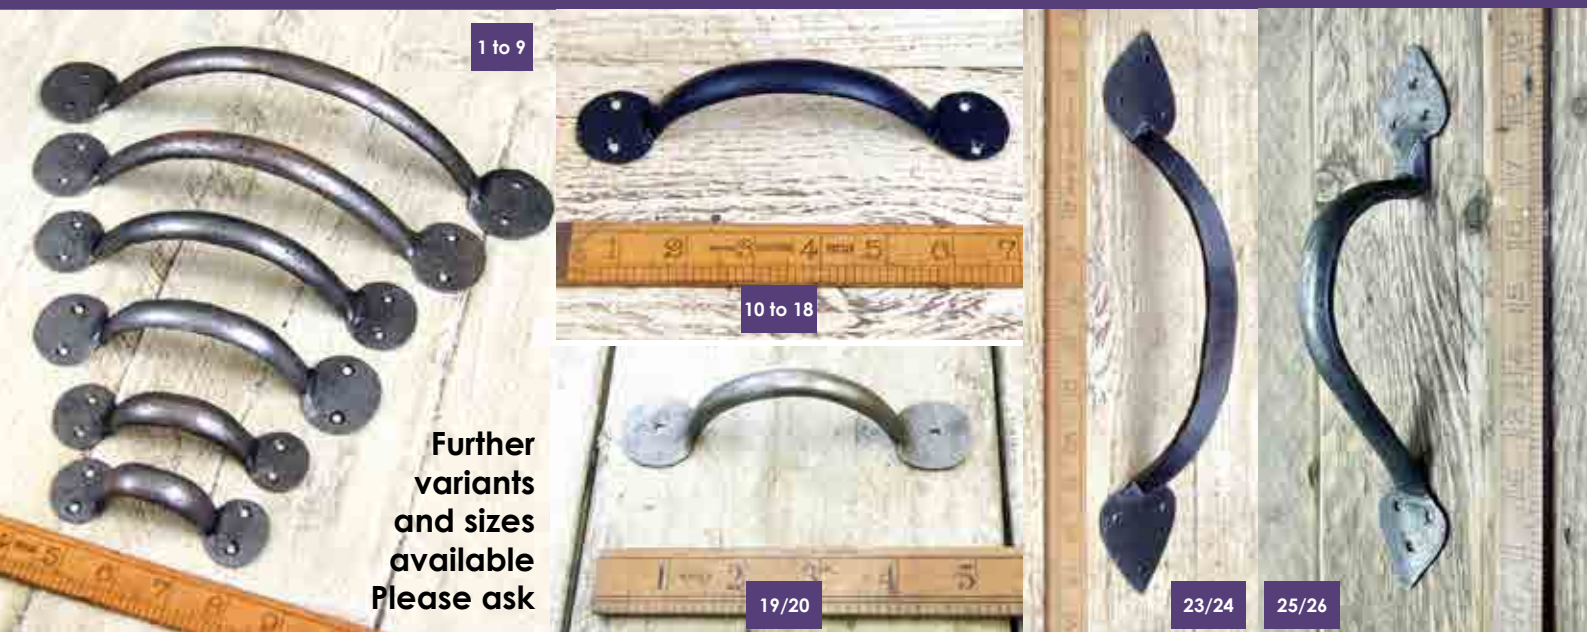

1 to 9

10 to 18

19/20

23/24

25/26

**Further
variants
and sizes
available
Please ask**

1.Round End 2 Holes Ant Iron 100mm
SKU: 49.082.HFA.100 (A150)

2.Round End 2 Holes Ant Iron 125mm
SKU: 49.082.HFA.125 (A185)

3.Round End 2 Holes Ant Iron 150mm
SKU: 49.082.HFA.150 (A225)

4.Round End 2 Holes Ant Iron 180mm
SKU: 49.082.HFA.180 (A250)

5.Round End 2 Holes Ant Iron 200mm
SKU: 49.082.HFA.200 (A265)

6.Round End 2 Holes Ant Iron 215mm
SKU: 49.082.HFA.230 (A325)

7.Round End 2 Holes Ant Iron 250mm
SKU: 49.082.HFA.250 (A375)

8.Round End 2 Holes Ant Iron 300mm
SKU: 49.082.HFA.300 (A425)

9.Round End 2 Holes Ant Iron 350mm
SKU: 49.082.HFA.350 (A550)

10.Round End 2 Holes Beeswax 100mm
SKU: 49.082.HFB.100 (A150)

11.Round End 2 Holes Beeswax 125mm
SKU: 49.082.HFB.125 (A185)

12.Round End 2 Holes Beeswax 150mm
SKU: 49.082.HFB.150 (A225)

13.Round End 2 Holes Beeswax 180mm
SKU: 49.082.HFB.180 (A250)

14.Round End 2 Holes Beeswax 200mm
SKU: 49.082.HFB.200 (A265)

15.Round End 2 Holes Beeswax 230mm
SKU: 49.082.HFB.230 (A325)

16.Round End 2 Holes Beeswax 250mm
SKU: 49.082.HFB.250 (A375)

17.Round End 2 Holes Beeswax 300mm
SKU: 49.082.HFB.300 (A425)

18.Round End 2 Holes Beeswax 350mm
SKU: 49.082.HFB.350 (A550)

19.Round End 1 Hole Ant Iron 125mm
SKU: 49.082.HFA.125 (A165)

20.Round End 1 Hole Beeswax 125mm
SKU: 49.082P.HFB.125 (A165)

21.Spearhead Ant Iron 100mm
SKU: 49.083.HFA.100 (A165)

22.Spearhead Beeswax 100mm
SKU: 49.083.HFB.100 (A165)

23.Spearhead Beeswax 300mm
SKU: 49.083.HFB.300 (A450)

24.Spearhead Beeswax 350mm
SKU: 49.083.HFB.350 (A450)