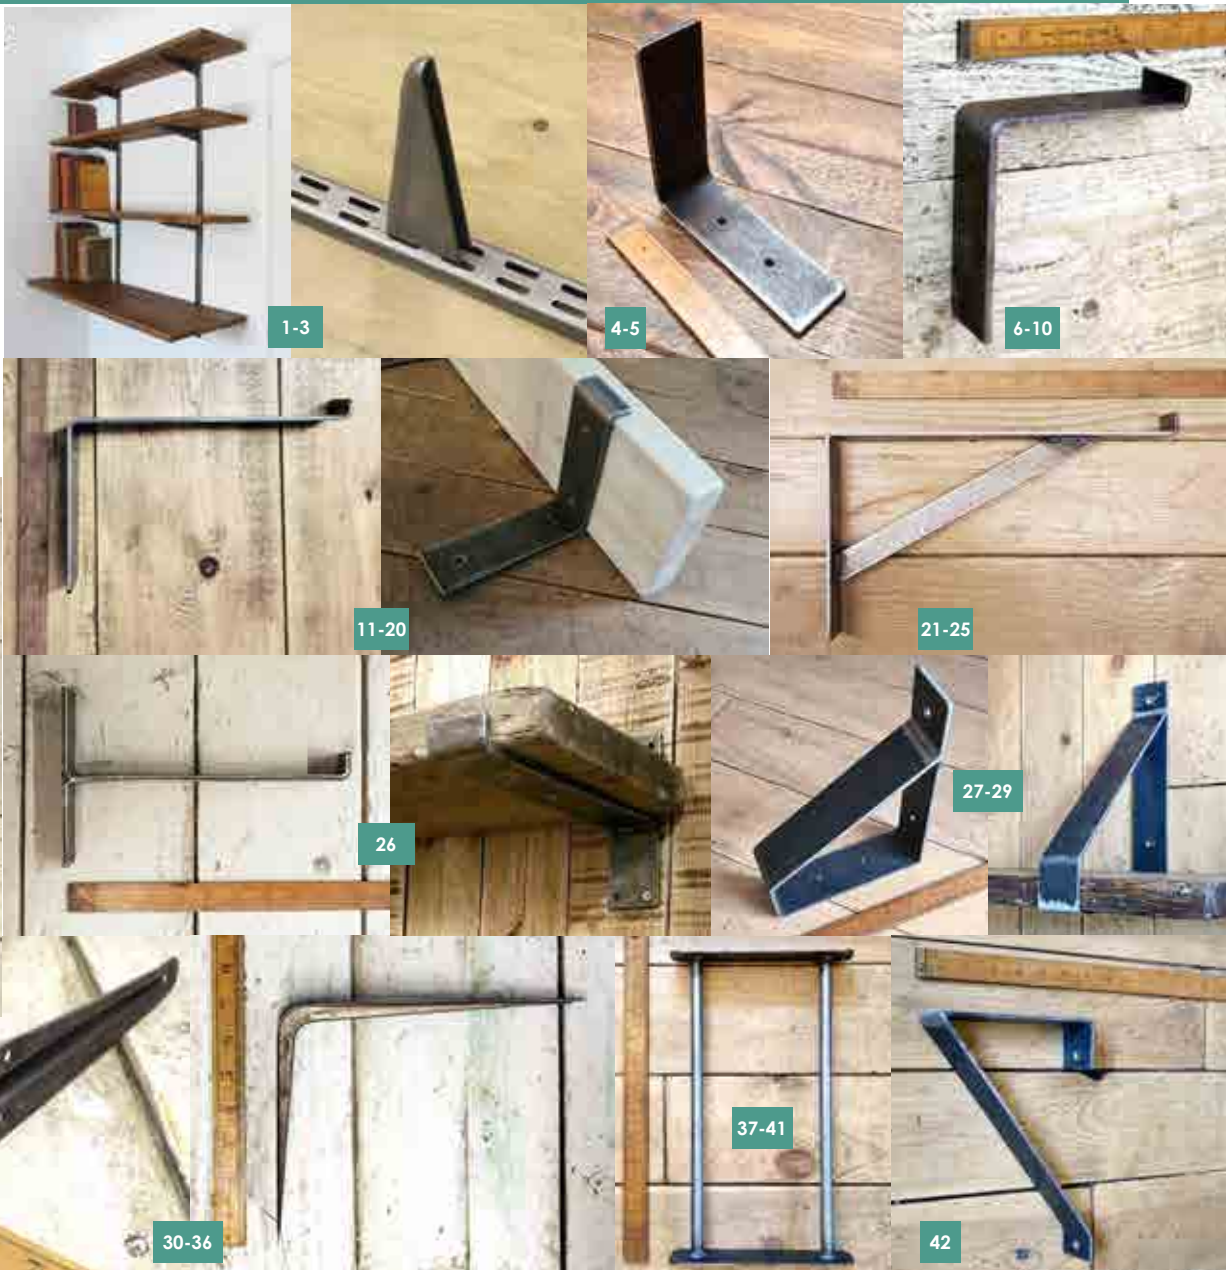

18. Rod Bracket GWR 15mm Ant 205mm
SKU: D284 (D1050)

19. Lipped Decorative Iron 225mm
SKU: 01.070D.AI.230 (D625)

20. Elverley c/w Hook Iron 280mm
SKU: 01.070G.AI.280 (D785)

21. Hummingbird Hanger Iron 190mm
SKU: 01.070V.AI.180 (D795)

22. Swivel Plant Hanger Ant 300mm
SKU: 01.070P.AI.300 (D1585)

23. Swivel Plant Hanger Black 300mm
SKU: 01.070P.SEB.300 (D1585)

24. Leaf Swivel Bracket Ant Iron 180mm
SKU: 70.456.AI.180 (C485)

25. Elverly Bracket with Rise & Fall Lighting Kit - Various options available
SKU: 01.070G.AI.280 + components

26. Hook Bracket GWR Takes 15mm Rod Antique Iron 205mm
SKU: D318 (D1050)

Please remember that many of our brackets can be rotated through 90 degrees to give more versatility as shown in the image below