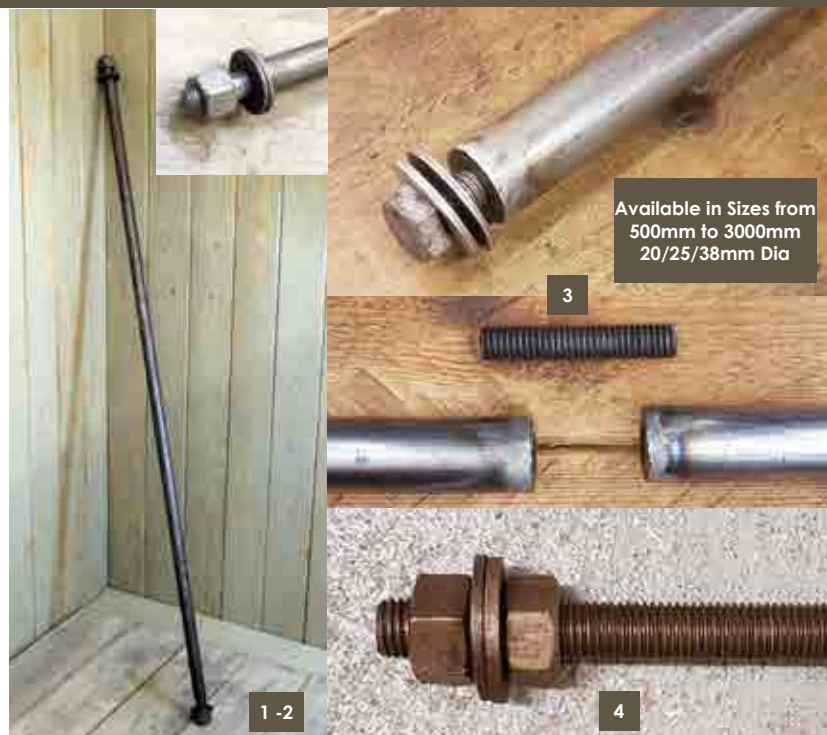

Available in Sizes from 500mm to 3000mm
20/25/38mm Dia

Bamford Table & Bench Set with Rough Sawn Pine Tops
Various sizes of connecting rods are available

1. Connecting Rod Solid c/w Shoulder
Antique Steel 22mm x 1200mm
SKU: 49.801Z.AI.1200 (H2150)

2. Connecting Rod Solid c/w Shoulder
Antique Steel 22mm x 1500mm
SKU: 49.801Z.AI.150 (H2350)

3. Connecting Rod Captive Nut c/w Bolts Antique Steel
Available in sizes from 20mm diameter to 38mm diameter and in lengths from 500mm up to 3000mm.
Prices start from £7.00 each
Please see threaded connector for joining rods together (see image)

4. Connecting Rod Fully Threaded
Antique Steel 12mm x various Lengths
15mm Tube will fit over the thread and can also be cut to bespoke sizes

Please ask for further information or technical support

Example of how our table end frames can be joined together to create a length of your choice

Show us your inspiring work! Have you made some furniture, a fitting or fixture using our products? Let us know and we'll give you a shout out.

How?

Simply email your photos to sales@adfixironmongery.co.uk

Don't forget to let us know your social media tags so we can show off your work!