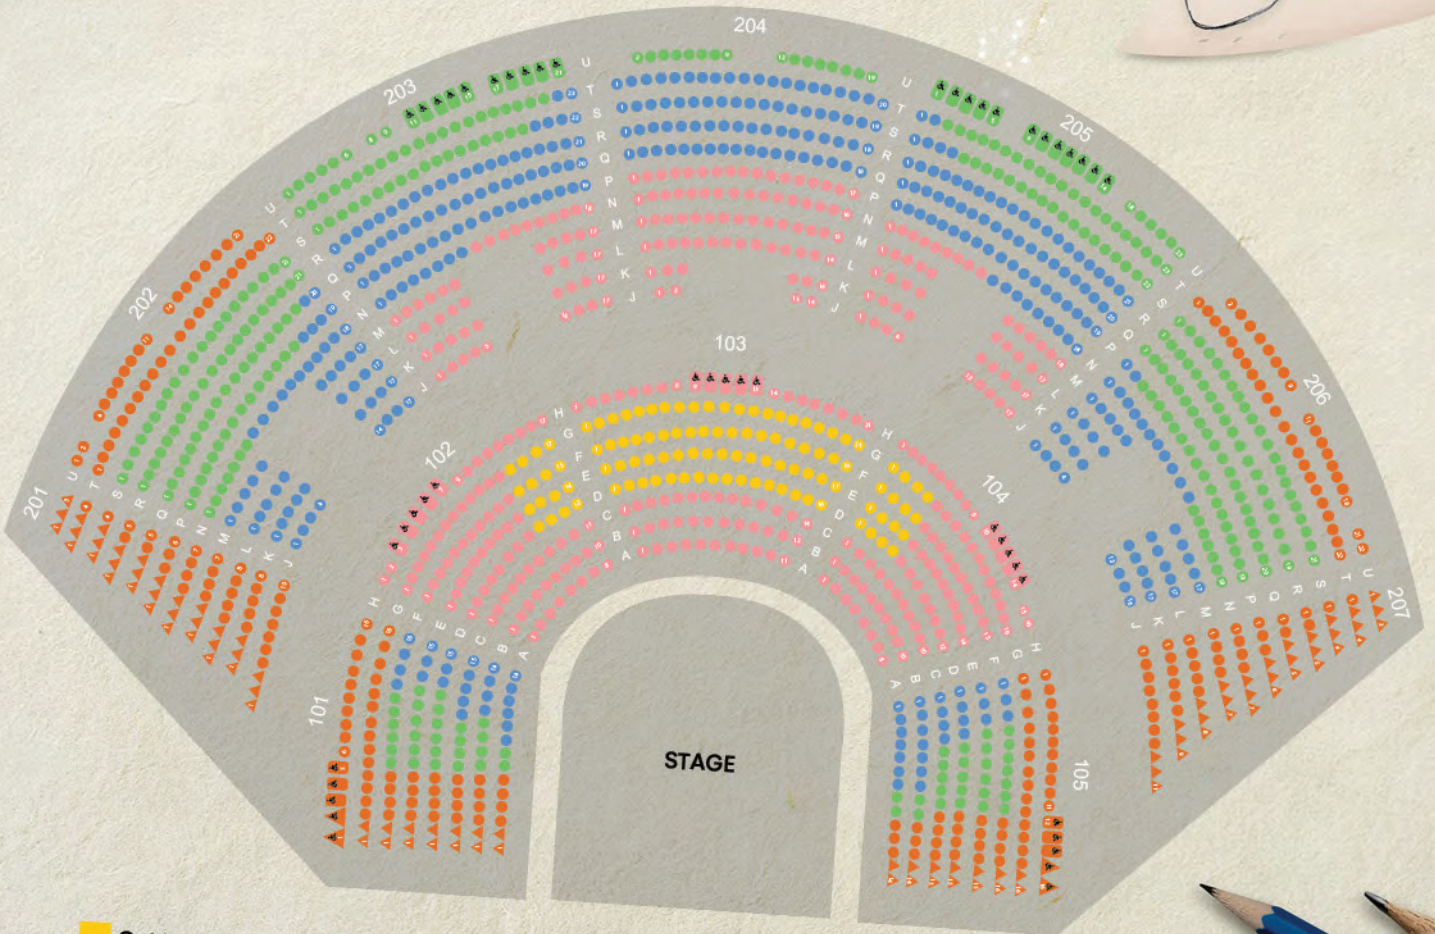

Please contact us today to
learn about all the possibilities

Aaron Hinterleitner

702.481.0673

aaron.hinterleitner@cirquedusoleil.com

CIRQUE DU SOLEIL · Disney

Drawn to Life

Golden Circle

Category 1