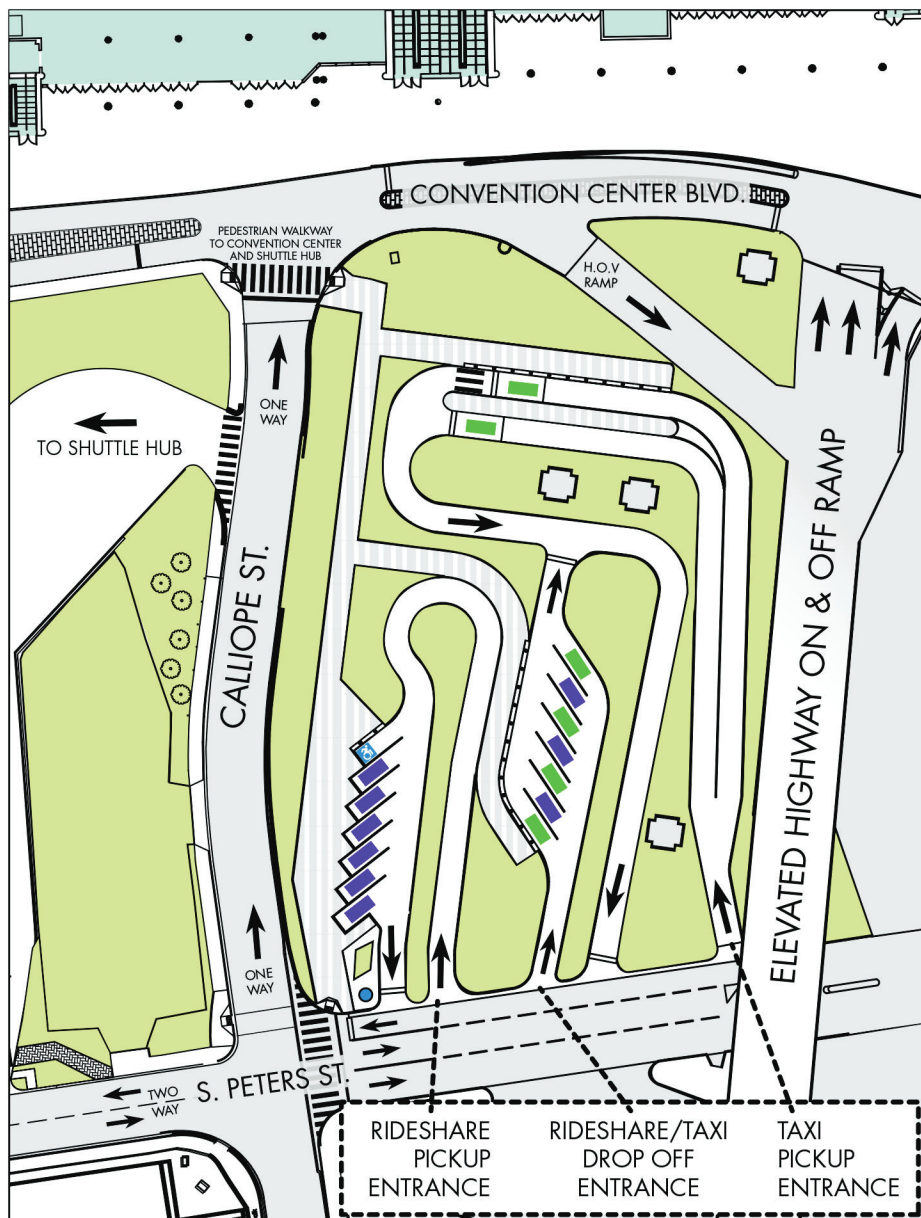

TAXI / RIDESHARE ZONE

← HALLS B-F LOBBY G HALLS H-J →

- Consolidated Arrival and Drop Off Point for Taxi / Rideshare
- Designated Walkway to Convention Center

KEY

- TAXICAB
- RIDESHARE VEHICLE
- PEDESTRIAN AREA
- HANDICAP DROP-OFF

ENTRANCE
400 CALLIOPE ST.