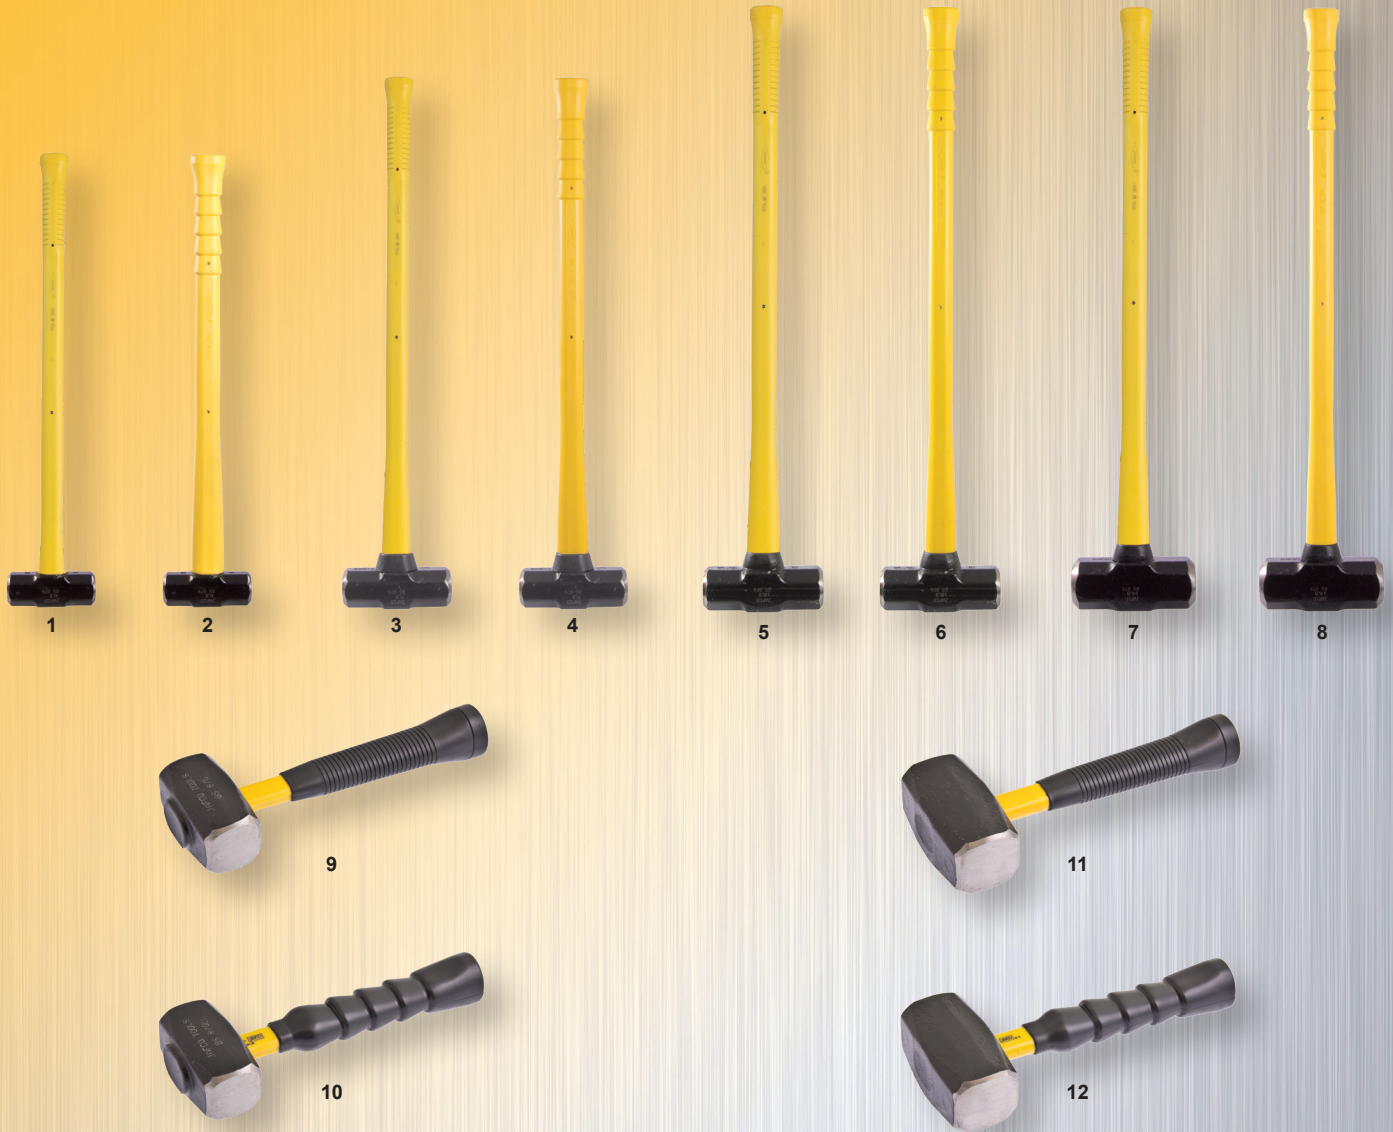

Fire & Rescue		
No.	Codes	Description
Sledge Hammers		
1.	SH4EES/Y	4lb Sledge Hammer - Overall Length 30"
2.	SH4S/Y	4lb Sledge Hammer - Overall Length 30"
3.	SH7EES/Y	7lb Sledge Hammer - Overall Length 30"
4.	SH7S/Y	7lb Sledge Hammer - Overall Length 30"
5.	SH10EES/Y	10lb Sledge Hammer - Overall Length 36"
6.	SH10S/Y	10lb Sledge Hammer - Overall Length 36"
7.	SH14EES/Y	14lb Sledge Hammer - Overall Length 36"
8.	SH14S/Y	14lb Sledge Hammer - Overall Length 36"
Club Hammers		
9.	CH25C/Y	2.5lb Club Hammer - Overall Length 10" (255mm)
10.	CH25S/Y	2.5lb Club Hammer - Overall Length 10" (255mm)
11.	CH4C/Y	4lb Club Hammer - Overall Length 10" (255mm)

Fire & Rescue		
No.	Codes	Description
12.	CH4S/Y	4lb Club Hammer - Overall Length 10" (255mm)