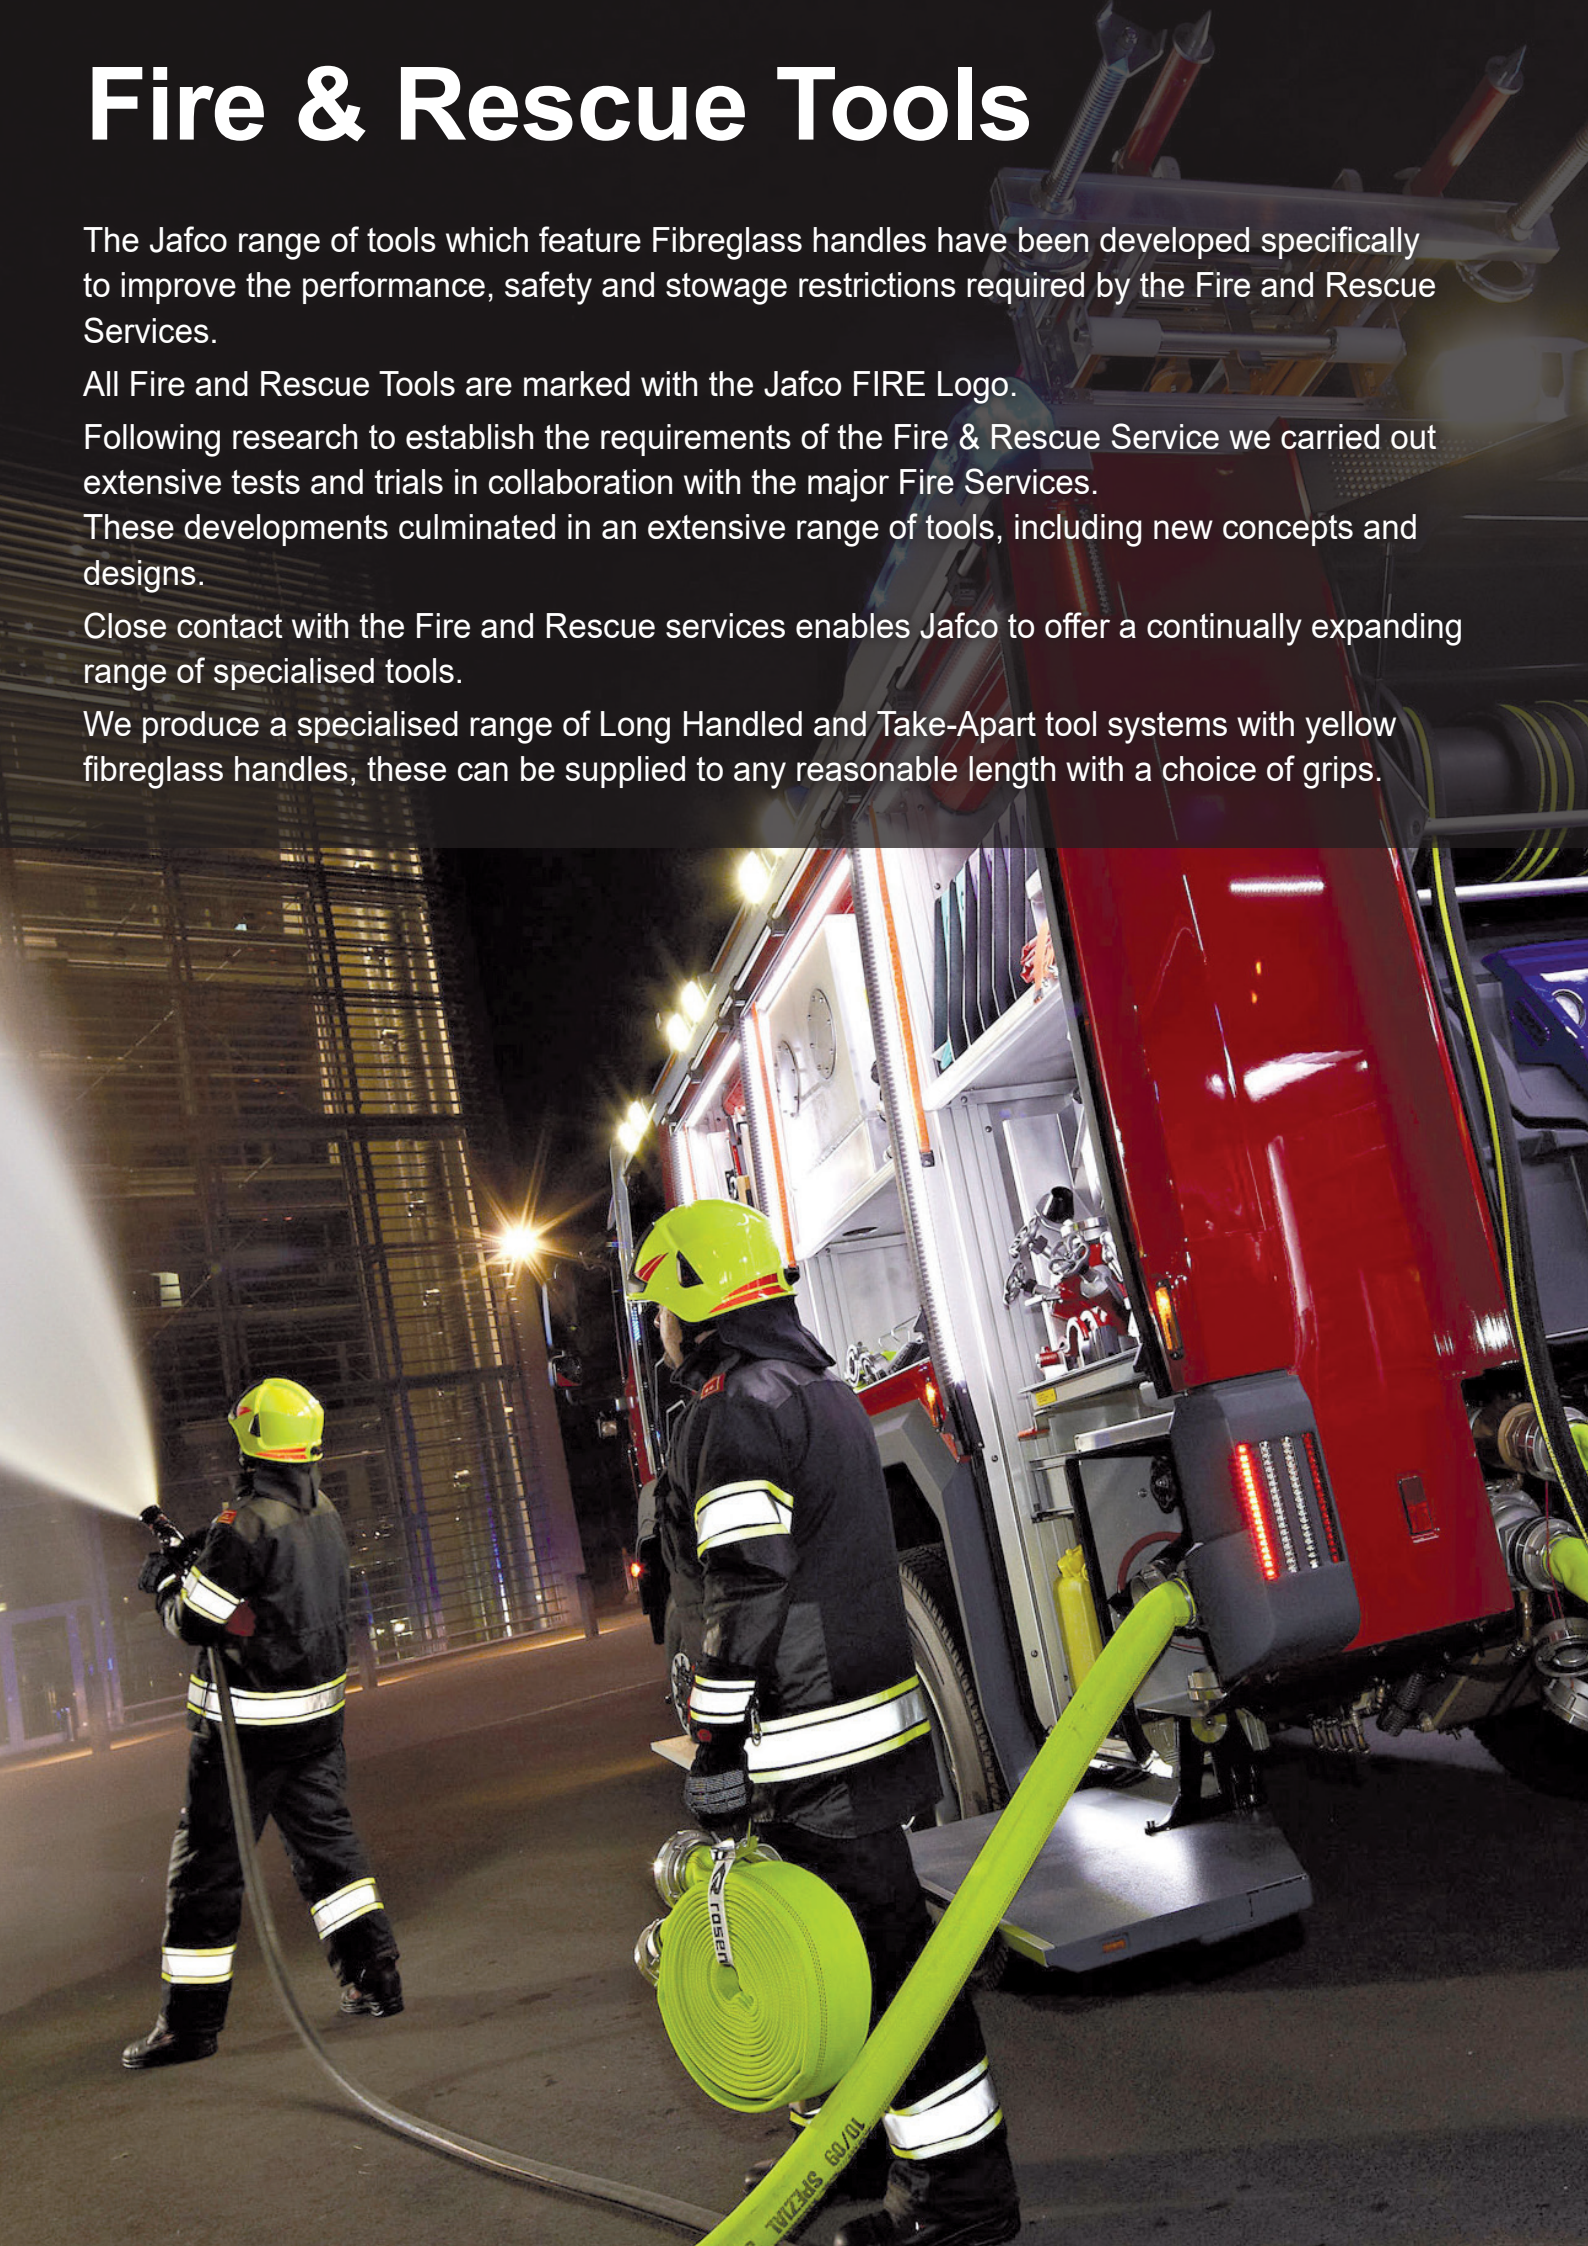

Fire & Rescue Tools

The Jafco range of tools which feature Fibreglass handles have been developed specifically to improve the performance, safety and stowage restrictions required by the Fire and Rescue Services.

All Fire and Rescue Tools are marked with the Jafco FIRE Logo.

Following research to establish the requirements of the Fire & Rescue Service we carried out extensive tests and trials in collaboration with the major Fire Services.

These developments culminated in an extensive range of tools, including new concepts and designs.

Close contact with the Fire and Rescue services enables Jafco to offer a continually expanding range of specialised tools.

We produce a specialised range of Long Handled and Take-Apart tool systems with yellow fibreglass handles, these can be supplied to any reasonable length with a choice of grips.