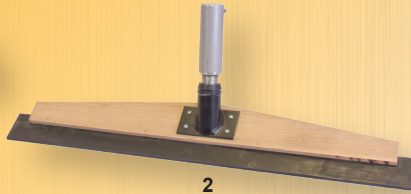

Take-Apart Squeegee's

2

Fire & Rescue		
No.	Codes	Description
Take-Apart Squeegee		
1.	TASQ186	Squeegee - 18" Rubber Blade c/w 6" Connector
2.	TASQ246	Squeegee - 24" Rubber Blade c/w 6" Connector
3.	TASQ1818	Squeegee - 18" Rubber Blade c/w 18" Connector
4.	TASQ2418	Squeegee - 24" Rubber Blade c/w 18" Connector
5.	TAMSQ226	Metal Squeegee - 22" Double Foam Blade c/w 6" Special Connector
Replacement Squeegee Heads		
6.	RSQ18	Replacement Squeegee Head - 18" Rubber Blade
7.	RSQ24	Replacement Squeegee Head - 24" Rubber Blade
8.	RMSQ22	Metal Replacement Squeegee Head - 22" Double Foam Blade