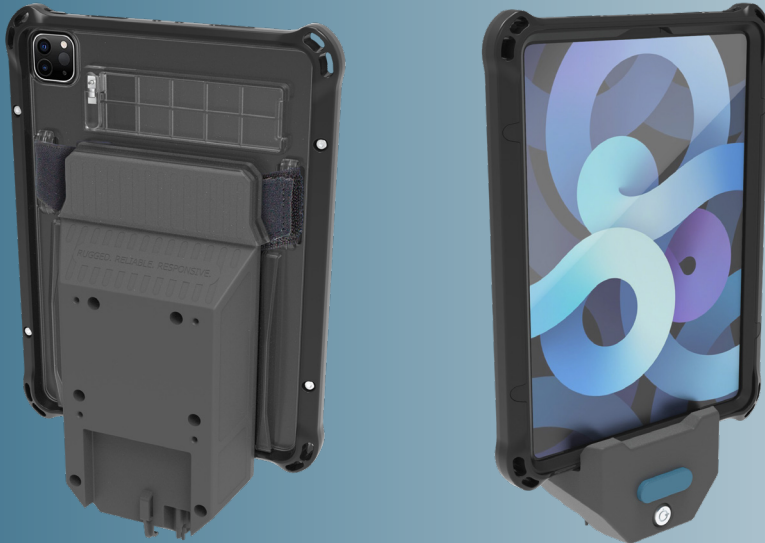

## Rugged Docking Cases for iPad

Elevate your device protection with superior durability and functionality for your iPad in any environment. The Rugged Docking Case ensures your iPad is secure, accessible, and more productive than ever with built-in ergonomic features and the ability to seamlessly switch from in-vehicle docking to on-the-go use.

### iPad Pro 11" (Gen 1-4) and iPad Air (Gen 4-5)

InfoCase Part #: 7300-0719

List Price: \$69.99

### Features:

- Integrated elastic hand strap
  - provides increased ergonomics
  - minimizes loss and drops
- Integrated friction resistant kickstand
- MIL-STD-810H drop tested
- Securely fashioned with 4x Hex screws
- Corner anchor points
  - facilitate mobility bundle or user harness for hands-free carrying
- Compatible with Gamber-Johnson iPad Docking Station