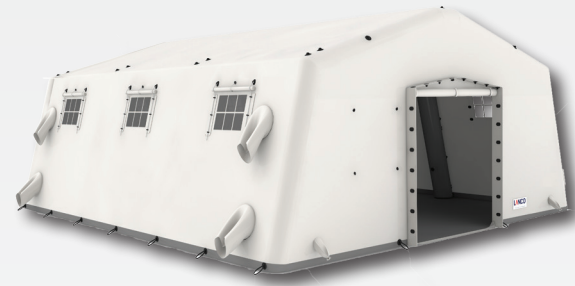

### Low Pressure

- ✓ Quick and easy assembly and disassembly
- ✓ Modular design
- ✓ All tents interconnectable
- ✓ Multifunctional
- ✓ Flame/UV resistant material

	ARZ 5	ARZ 10	ARZ 204	ARZ 20	ARZ 30	ARZ 40	ARZ 50	ARZ 60
Width:	3.40 m	3.20 m	4.00 m	5.50 m	5.50 m	5.50 m	5.50 m	5.50 m
Length:	1.75 m	3.40 m	5.00 m	3.90 m	5.70 m	7.55 m	9.40 m	11.20 m
Eaves height:	2.30 m	2.20 m	2.00 m	2.00 m	2.00 m	2.00 m	2.00 m	2.00 m
Ridge height:	2.76 m	2.80 m	2.80 m	2.95 m	2.95 m	2.95 m	2.95 m	2.95 m