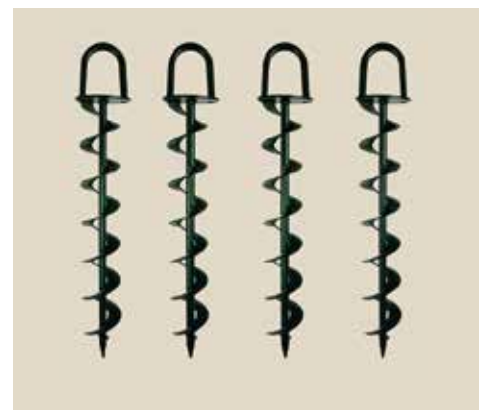

Rechargeable Floodlights

Extends to 4.5m

Robust aluminium + steel tripod

Fully adjustable light heads with front facing or 360 degree lighting

Winched handle with safety lock

45°

1m 1m
2m Diameter Tripod

Programmable battery pack case with extendable handle and wheels that withstand rough terrain

StratoStar Key Features:

Robust aluminium + steel tripod with hand winch and safety locks

IP67 Rated, robust, high-impact housing

LCD programmable display:
Light mode selection • Programme runtime up to 48 hours • Battery status by colour

Universal DIN spigot fitting (30mm DIN 14640)

Reflective tripod legs for safety

Built-in level gauge

Extendable tripod leg for uneven slopes

Built-in cable wrap

Optional heavy duty ground anchors

New StratoStar