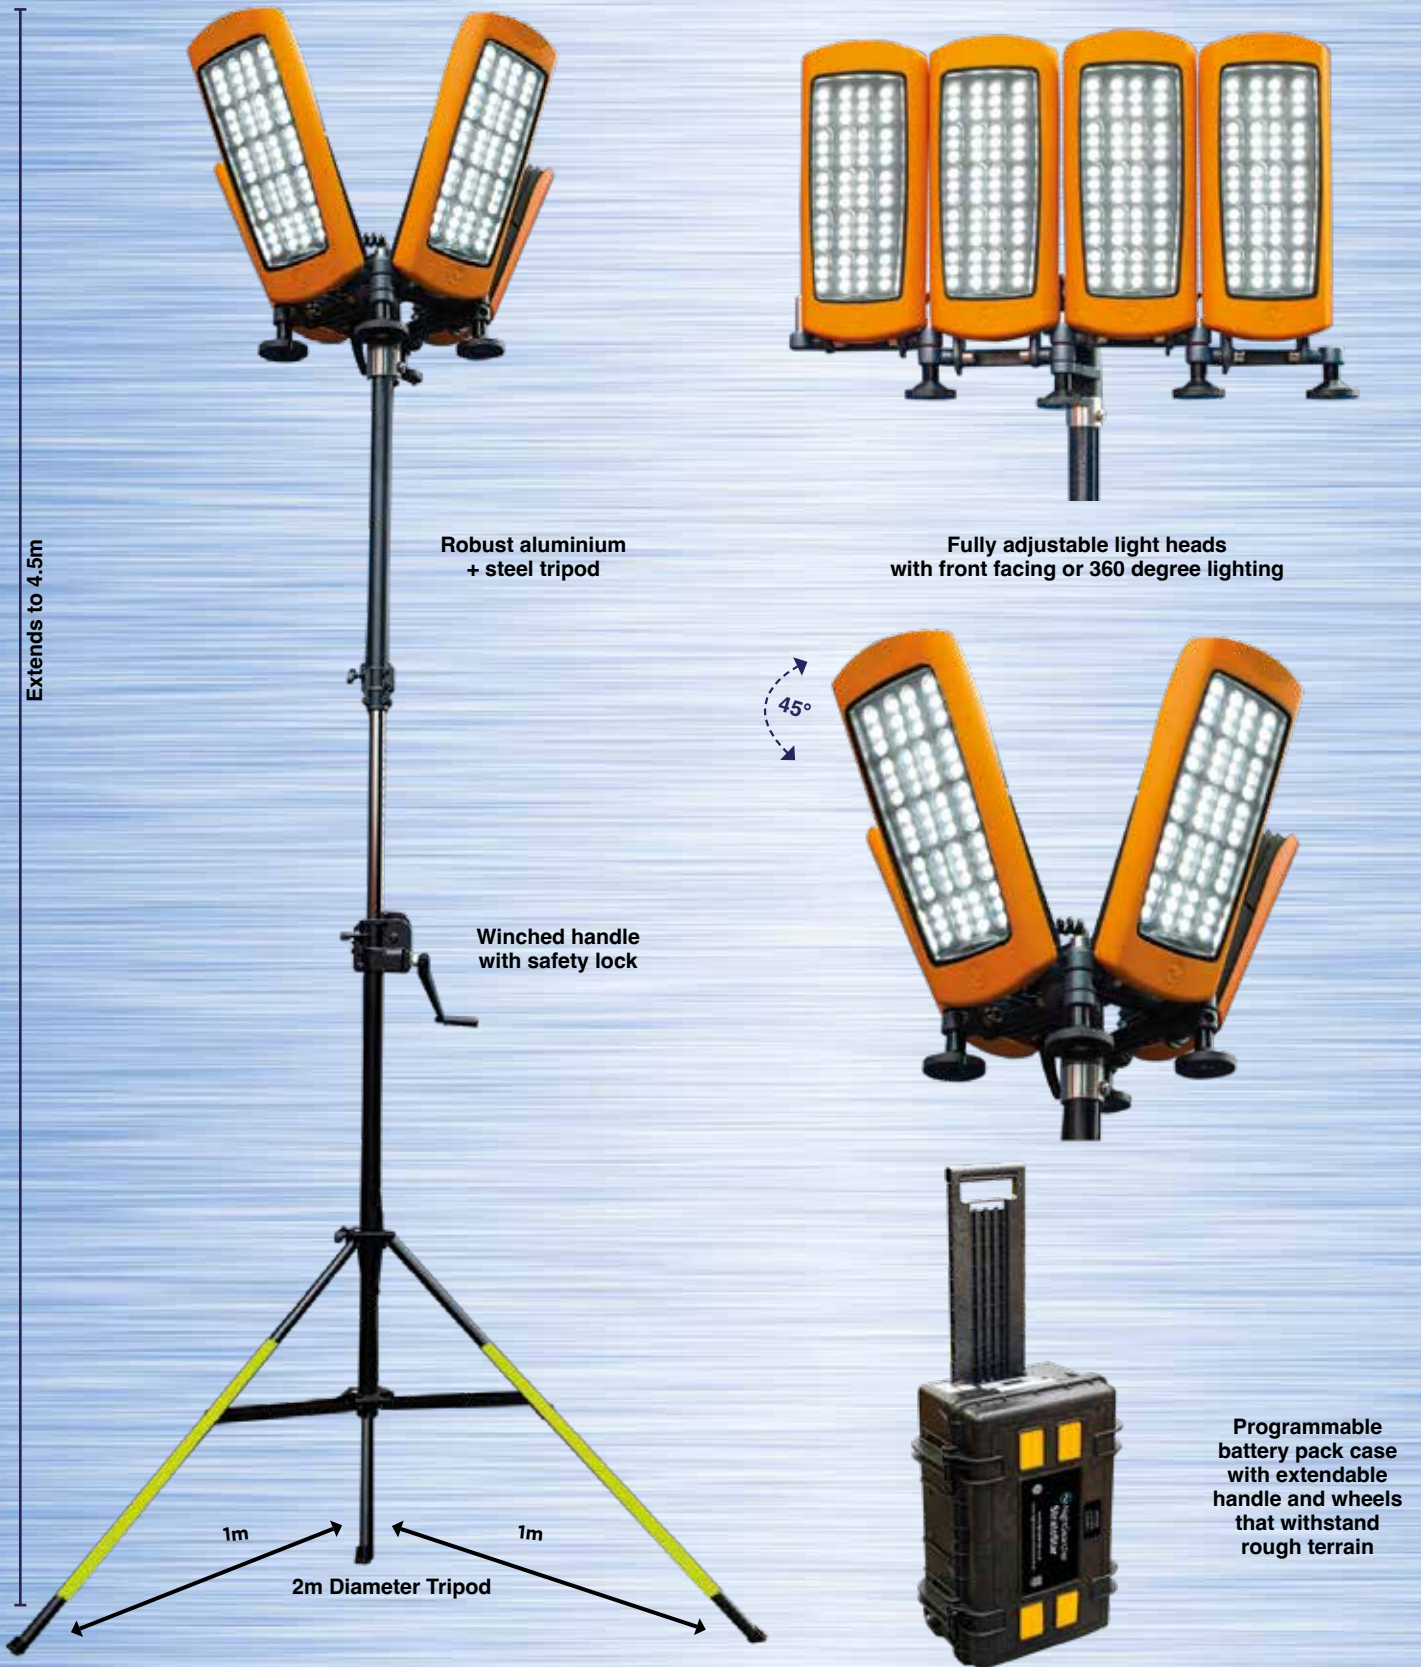

Supplied with protective bags, battery pack, tripod and AC mains charger

Optional Accessories:

400mm Ground anchors: SPGROUNDANCHORS

Scan for multi-language information

New StratoStar

115,000 Lumens • Rechargeable Multi-Directional Tower Light

Rechargeable Floodlights

Extends to 4.5m

Robust aluminium + steel tripod

Fully adjustable light heads with front facing or 360 degree lighting

Winched handle with safety lock

45°

1m 1m
2m Diameter Tripod

Programmable battery pack case with extendable handle and wheels that withstand rough terrain

- 115,000lm
- 3850m² Beam
- 3 to 48hrs
- IP67

- Rechargeable or AC mains powered
- Adjustable runtime 3-48 hours
- Light modes: High, medium, low and dimmable
- 360° lighting or adjusted to one direction
- 4m hand winch tripod with extendable tripod leg for use on uneven ground
- IP67 rated, robust, high-impact housing
- 1540Wh LifePO4 Phosphate battery
- LCD battery status indicators

115,000 Lumens • Rechargeable Multi-Directional Tower Light

Rechargeable Floodlights

Supplied in protective carry bags with carry handle and shoulder straps.

Programmable battery pack case with extendable handle and wheels that withstand rough terrain