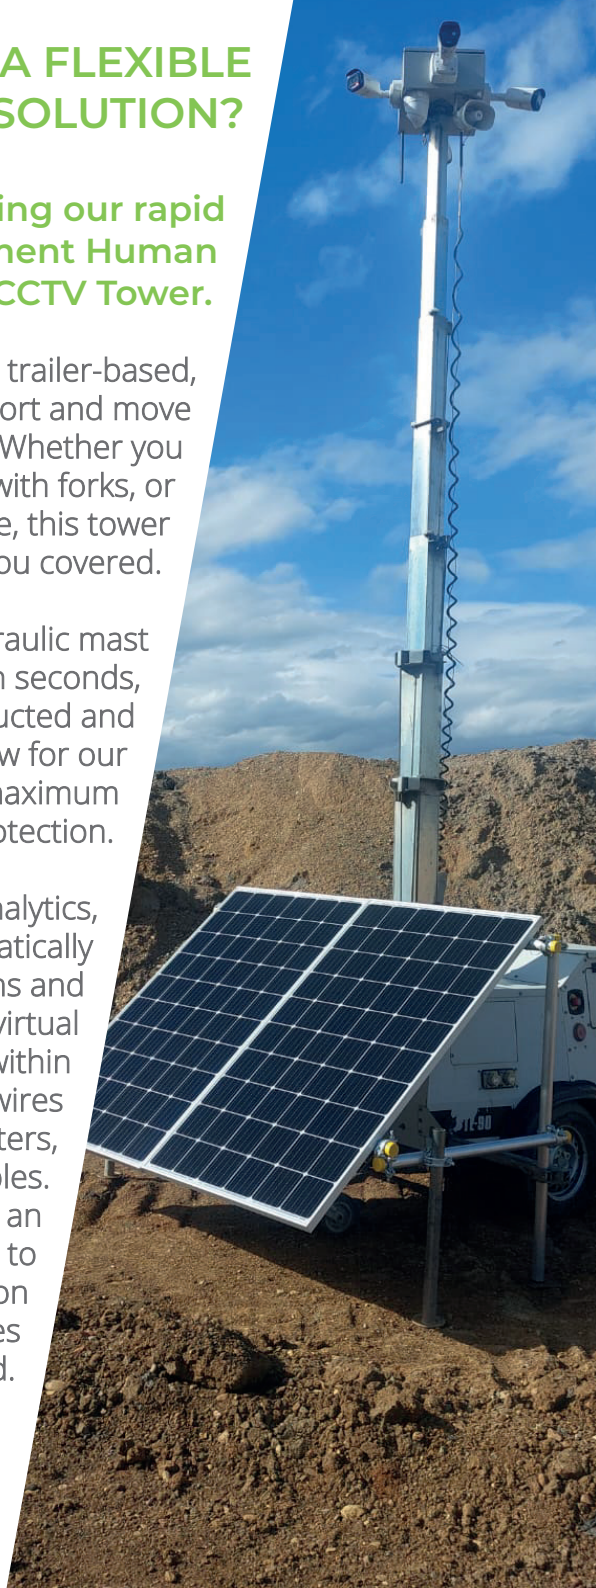

Introducing our rapid deployment Human Detection CCTV Tower.

Our mobile tower is trailer-based, making it easy to transport and move around when required. Whether you need to tow it, lift it with forks, or crane it into place, this tower has you covered.

With an 8-metre hydraulic mast that can be deployed in seconds, it provides an unobstructed and expansive field of view for our cameras. Ensuring maximum coverage and protection.

Using advanced video analytics, our cameras can automatically detect humans and vehicles when they cross virtual tripwires programmed within the camera. These tripwires help protect perimeters, plants, and other valuables. If an alarm is triggered, an alert is immediately sent to a remote monitoring station and live images can be viewed.