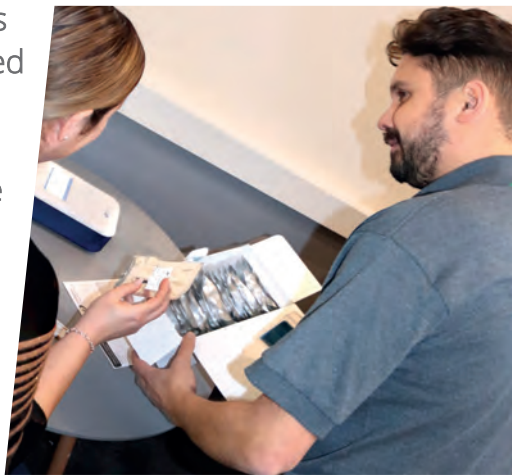

The fingerprint-based analysis for multiple drugs is completed in just minutes! Get the answers you need in a flash, and move forward with peace of mind.

Portable Convenience: The compact and portable system allows for drug screening anytime, anywhere! Whether it's at the workplace, schools, or even remote locations, we've got you covered. Stay proactive and keep your environment drug-free!

Hygienic & User-Friendly: No messy samples or complicated procedures! The fingerprint-based drug test is hassle-free and hygienic, utilising a non-invasive, non-biohazardous technique. Administering the test has never been easier!

Cost-effective Solution: Save your time, money, and resources with the multi-panel test. No more gender-specific collectors, specialist handling, or clinical waste disposal required! Drug screening that is efficient and budget-friendly.