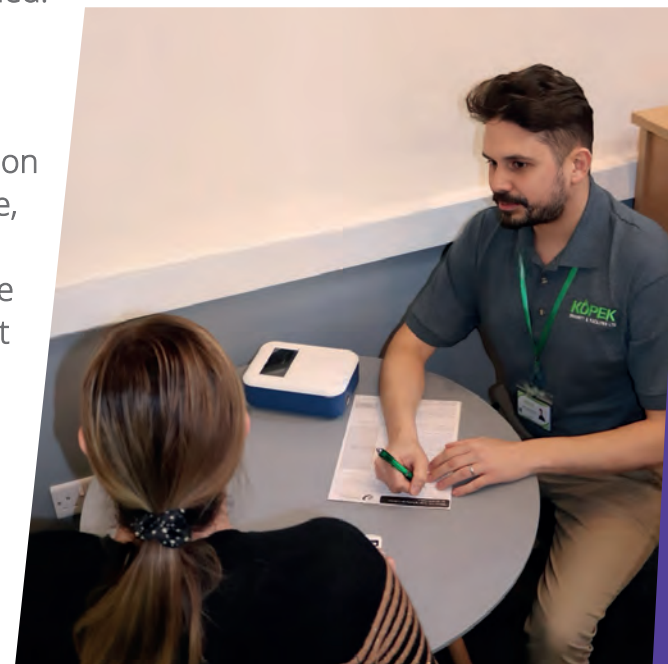

Professionalism: Our teams are highly trained in detection and administering drug and alcohol tests, guaranteeing reliable and accurate results every time. Our teams are compliant, screened and vetted to BS7858 and BS8517 standards.

Confidentiality: Kopek understand the sensitivity of such tests. Rest assured, all results and personal information are kept strictly confidential and in line with GDPR regulations.

Why choose fingerprint drug testing?

Say goodbye to lengthy waiting times and say hello to the revolutionary Intelligent Fingerprinting drug screening system!

Quick Turnaround: Time is of the essence, and we value your time. Our streamlined processes ensure fast and efficient testing, minimising disruption to your operations.

Quick and Easy: Sample collection takes less than a minute! Plus, you'll get on-the-spot results in just 10 minutes using this cutting-edge technology. No more waiting around for days!

This test detects opiates, methamphetamine, cocaine and cannabis. Following a non-negative result. Tests are then sent to the Laboratory of Government Chemists (LGC) for verification.

Non-invasive & Dignified:
The system respects your privacy! By analysing fingerprint sweat, sample collection is simple, non-invasive, and maintains your dignity throughout the process. Your comfort matters to us!

Rapid Results: Why wait hours or even days for your drug test results?