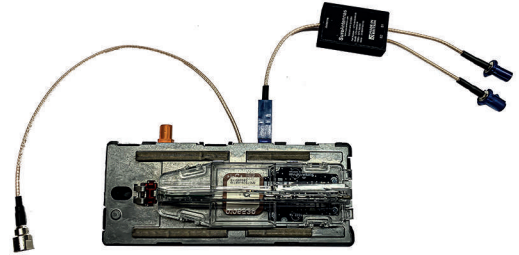

EXAMPLES OF OEM ROOF ANTENNA

2023 Volvo XC60 Sharkfin Antenna