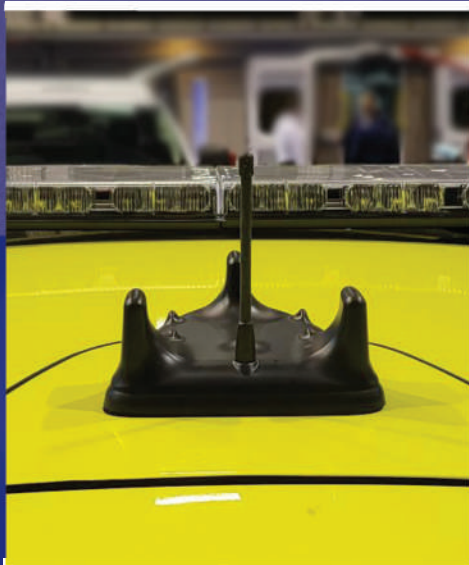

SureAntennas®

VEHICLE ANTENNA SOLUTIONS

T.+44 (0)151 363 7377
E.sales@sure-antennas.com

www.sure-antennas.com