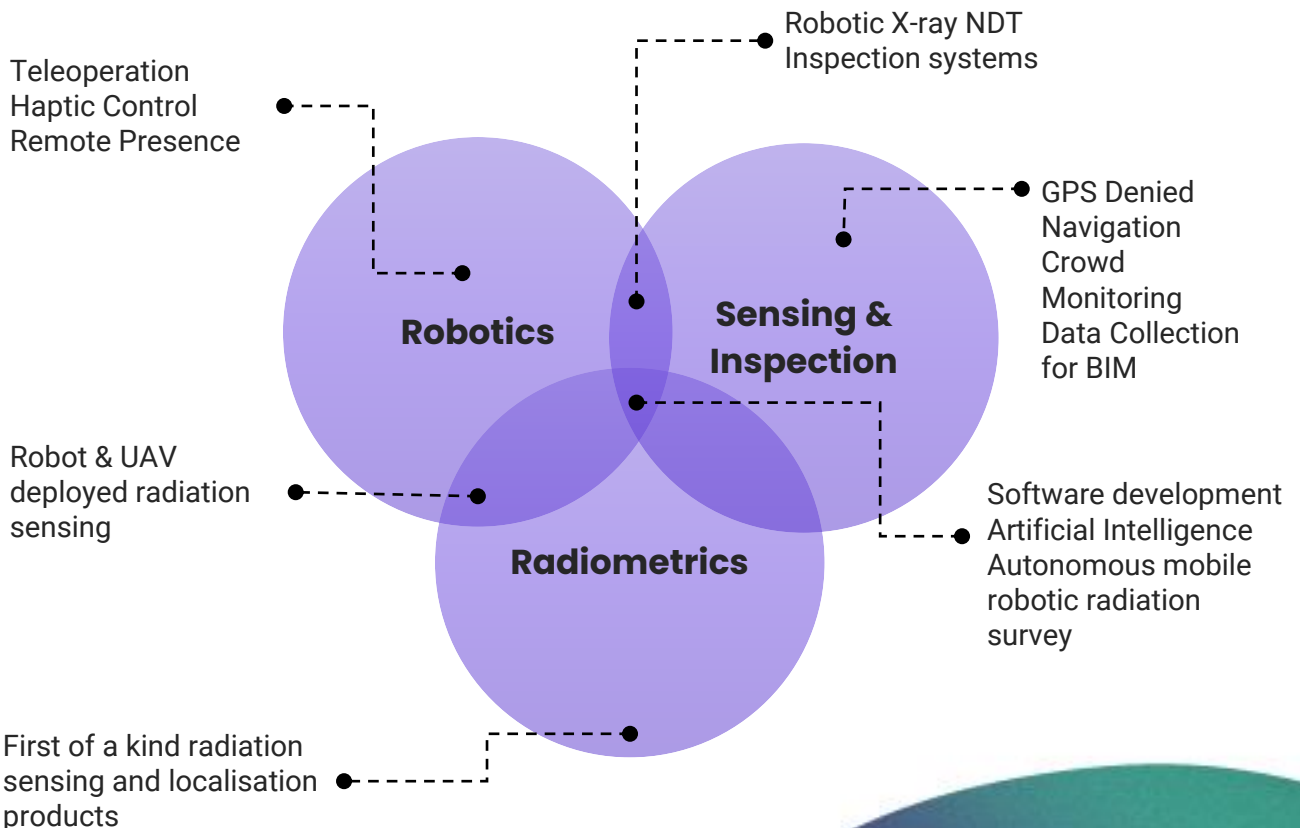

Our Capabilities

Createc is a technology innovation engine. We bring together deep technical expertise with imagination, research, development and entrepreneurialism to systematically drive growth through technology. Our experts can support you at every stage of technology adoption, from R&D to product or deployment.

"Createc's specialities are innovation and problem solving – coming up with the ideas that will solve a problem by asking the right questions and seeing things differently."

- Matt Mellor, CEO, Createc

Our technical capabilities: