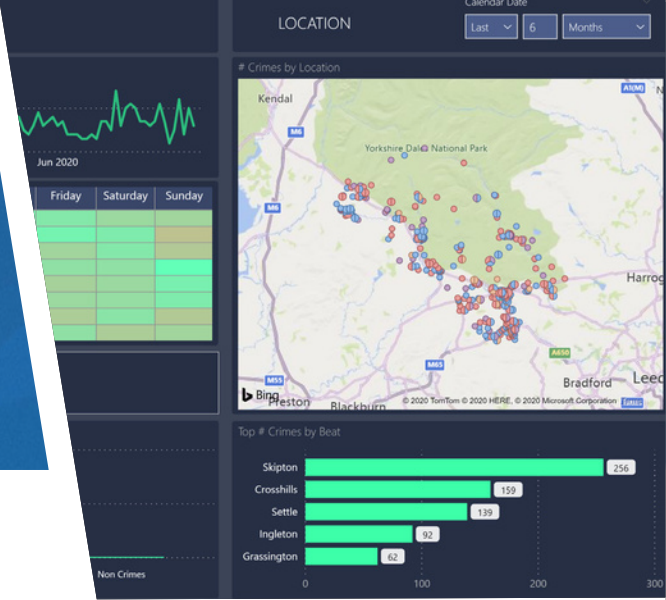

Data consolidation into a single repository not only ensures quality and accuracy for analytics and new technology; it enables easy and secure data sharing with other forces and agencies, at a time when collaboration is needed more than ever. But for many forces, often the biggest question is where to begin?

We have been helping the Police sector with their data requirements for many years, and with our extensive knowledge and experience within the sector, we have developed the Data Analytics Accelerator for Policing - a packaged solution to accelerate your adoption of analytics.

Testimonial:

“We chose Simpson Associates to help implement a new reporting solution for us, because of their expert knowledge within the Police sector and their Gold Partner Status with Microsoft.

They communicate clearly and follow through on their promises. They also proved to be very flexible in their approach, providing additional support for critical issues that we needed help to resolve. We wouldn't hesitate in recommending Simpson Associates to other Police Forces in the UK.”

Tina Shannon

IT Programme Manager, Cheshire Constabulary

Why choose Simpson Associates Data Analytics Accelerator for Policing?

- ✓ An end to end cloud-based analytical solution built in Microsoft Azure
- ✓ Overcomes your disparate data source challenges
- ✓ Improved visibility & confidence in your data
- ✓ Enabling better planning and decision making
- ✓ Rapid implementation - typically 4-8 weeks
- ✓ Tried and Trusted by other police forces
- ✓ Skills transfer built in, allowing you to become self sufficient