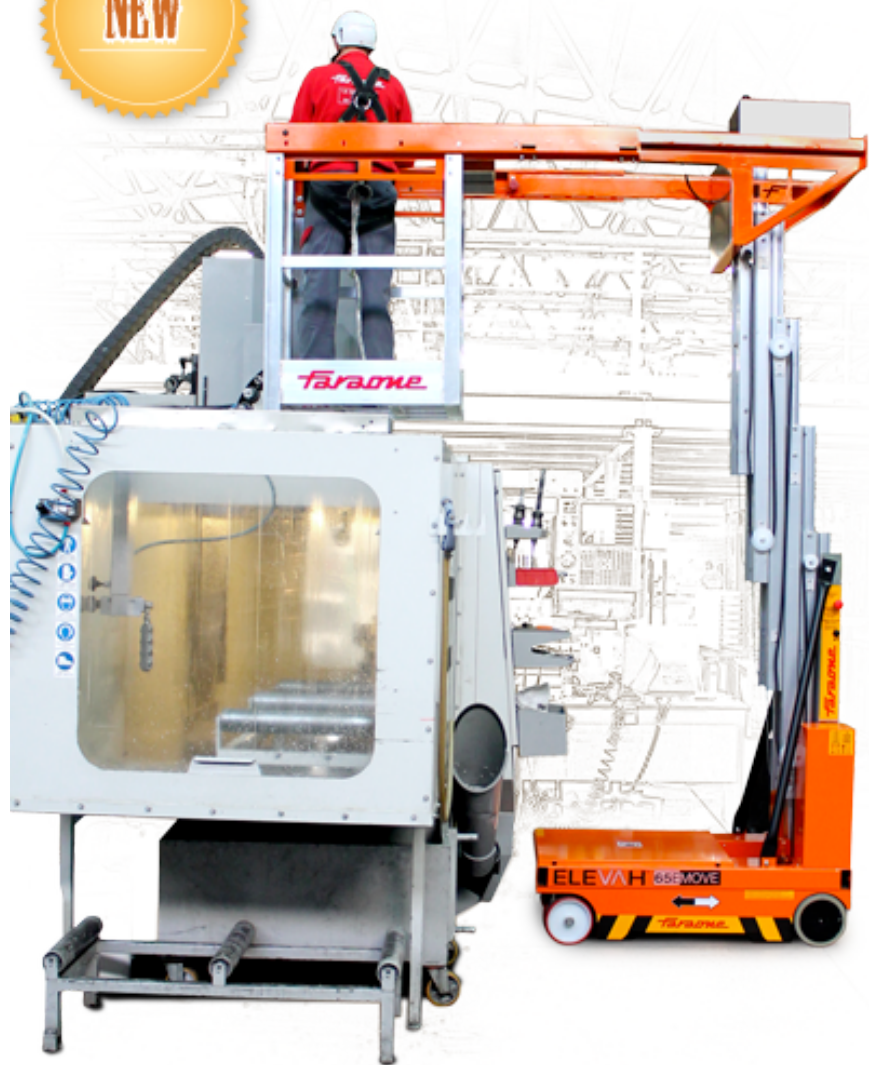

ELEVAH 5 MOVE

ELEVAH 65 MOVE PICKING

ELEVAH 65 MOVE

ELEVAH 65ES MOVE

NEW

MAX WORKING
HEIGHT 3,9 m
(WITHOUT STABILIZERS)

MAX WORKING
HEIGHT 6,1 m
(WITH STABILIZERS)

ELEVAH 61