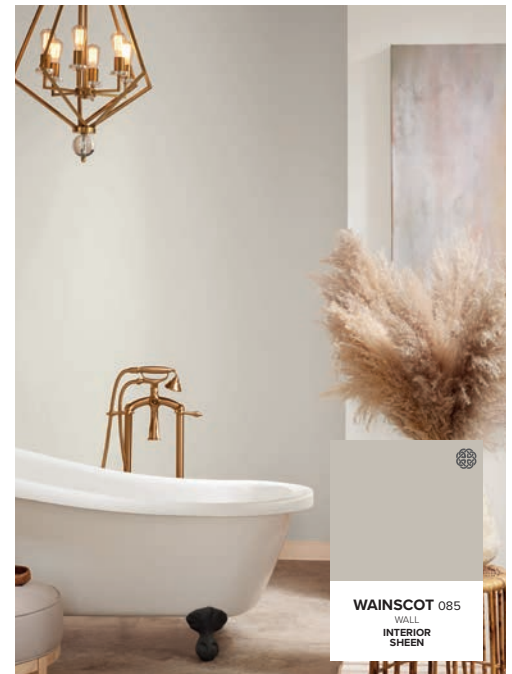

WAINSCOT 085
WALL
INTERIOR
SHEEN