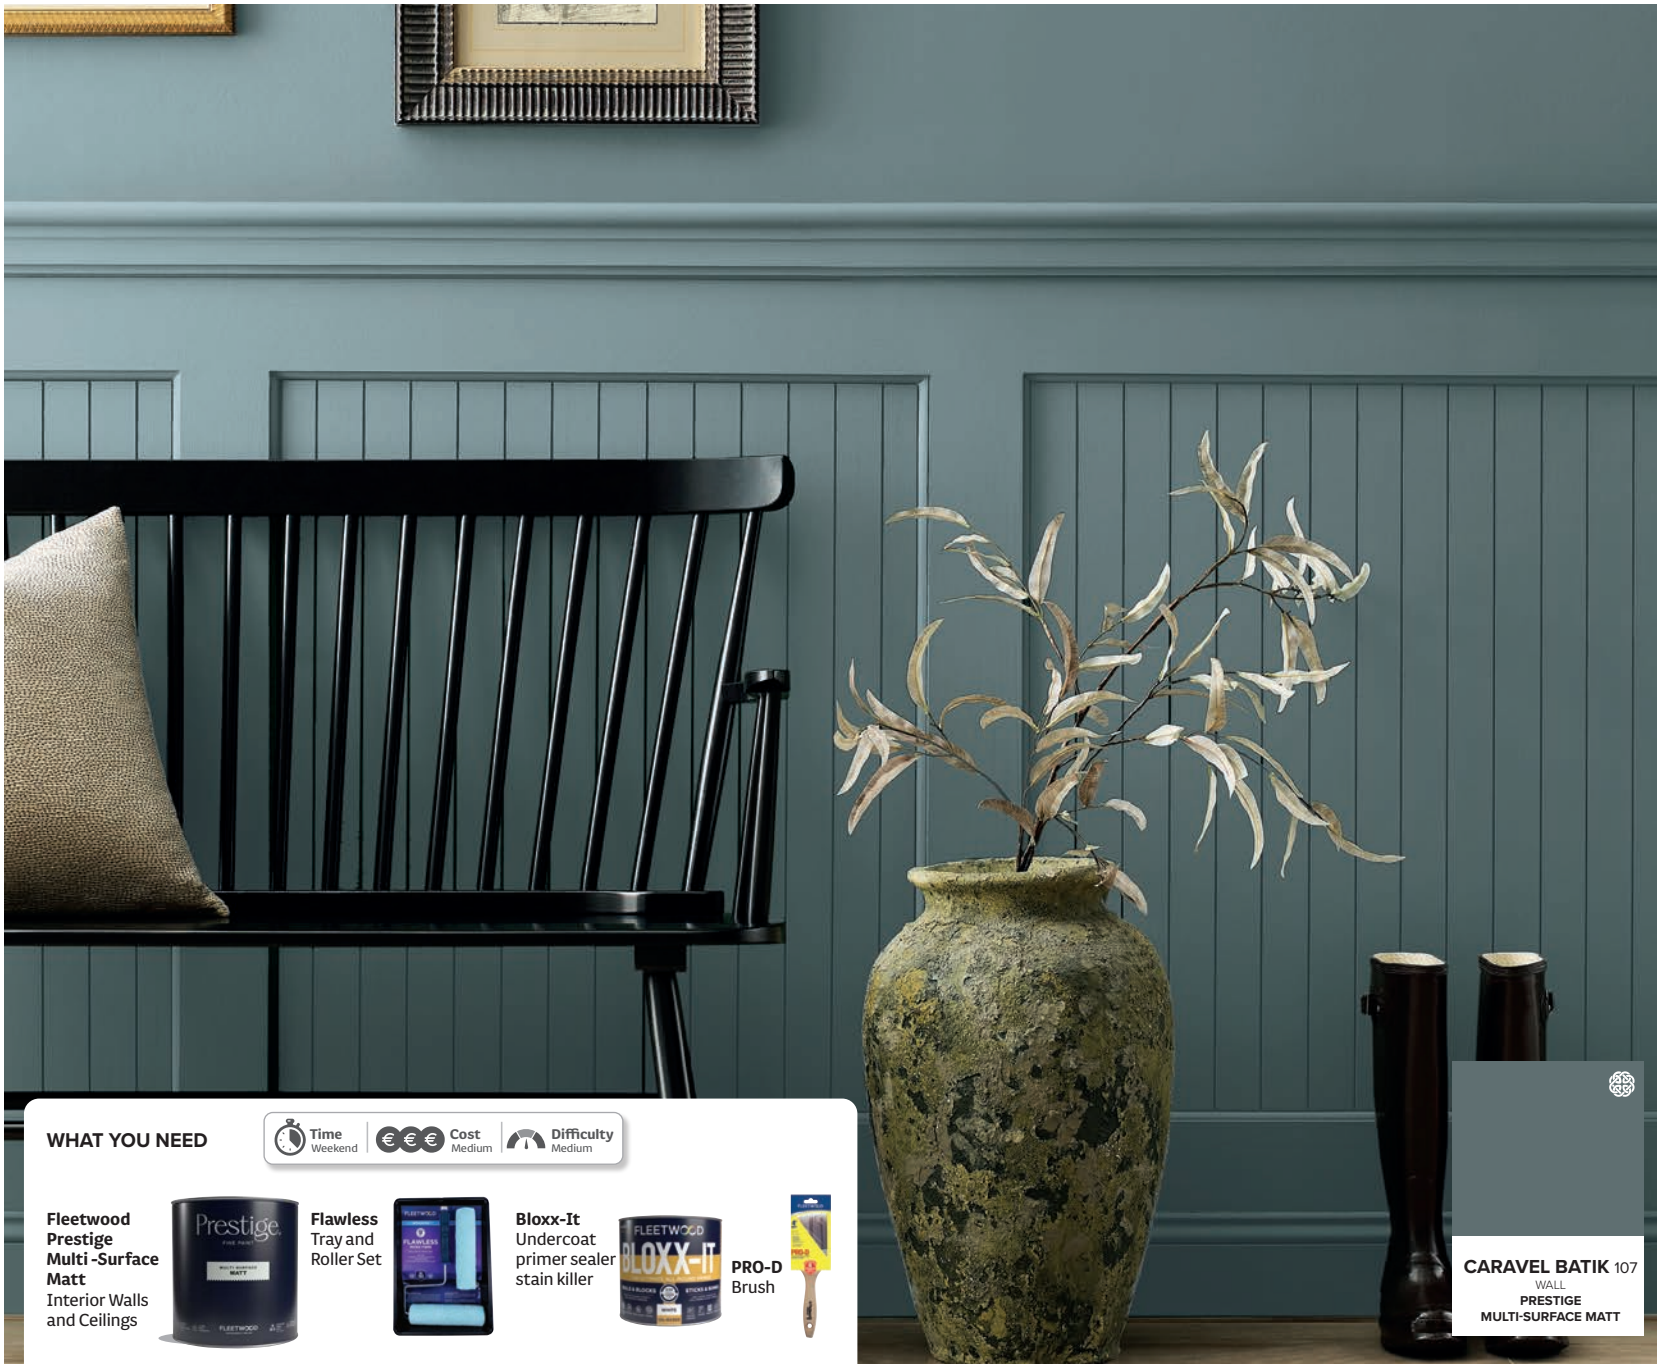

WHAT YOU NEED

Time
Weekend

Cost
Medium

Difficulty
Medium

**Fleetwood
Prestige
Multi-Surface
Matt**
Interior Walls
and Ceilings

**Flawless
Tray and
Roller Set**

Bloxx-It
Undercoat
primer sealer
stain killer

**PRO-D
Brush**

CARAVEL BATIK 107
WALL
PRESTIGE
MULTI-SURFACE MATT