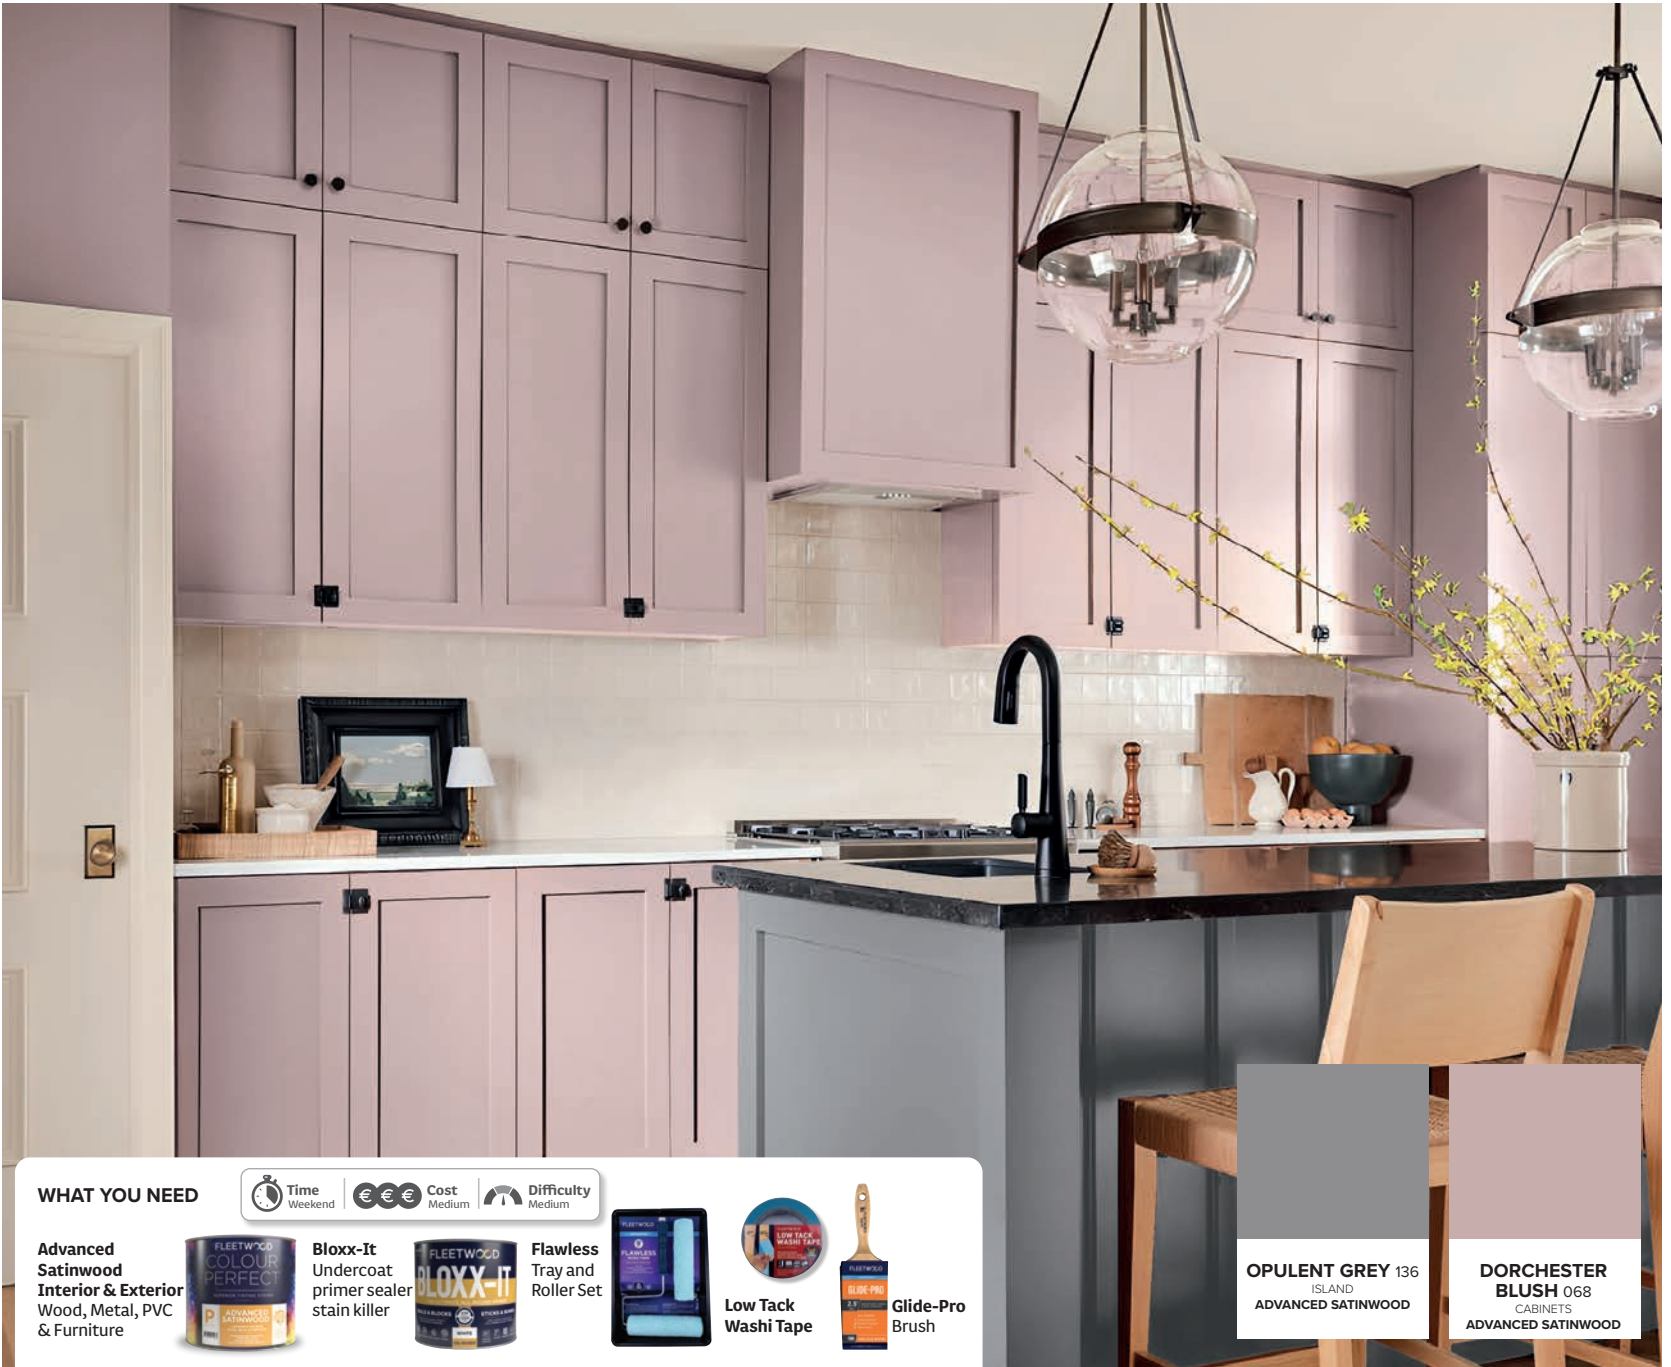

WHAT YOU NEED

Time: Weekend
Cost: Medium
Difficulty: Medium

Advanced Satinwood
Interior & Exterior
Wood, Metal, PVC
& Furniture

Bloxx-It
Undercoat
primer sealer
stain killer

Flawless
Tray and
Roller Set

Low Tack Washi Tape

Glide-Pro Brush

OPULENT GREY 136
ISLAND
ADVANCED SATINWOOD

DORCHESTER BLUSH 068
CABINETS
ADVANCED SATINWOOD