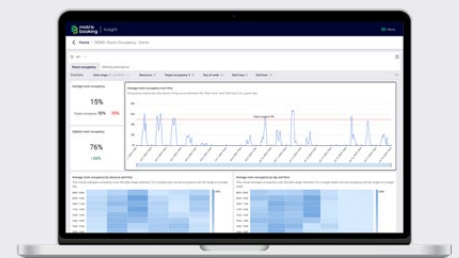

See live occupancy of informal spaces

Show how busy your breakout zones and informal areas are, to help colleagues find suitable space fast.

Meet health and safety requirements

Ensure you're providing safe and comfortable workspaces by monitoring temperature, air quality, and more.

Reporting and visualisation

Workspace utilisation

A breakdown of all spaces so you can highlight underutilised space and make better informed decisions on what resources you need.

Workspace attendance

Insights into if and how your space is being used, where there is wasted time, and any bookings that are not being utilised, so wastage is avoided.

Workspace occupancy

See when you are busy and when you aren't, so you can flatten the curve to ensure your spaces are consistently used.

Why choose us?

Matrix Booking Sense is a modular and scalable product allowing you to add new sensor technologies to all workspaces as and when you have a requirement to do so. The technology is reliable and highly secure with regular software and hardware updates.