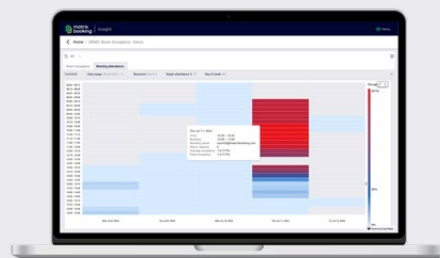

Pinpoint quick savings

Identify tactical opportunities to reduce costs and environmental impact using occupancy and environmental sensors in the office.

View workspace availability in real time

Use desk occupancy sensors to display live availability for your free seating areas, so staff without bookings can quickly find a desk.

See live occupancy of informal spaces

Show how busy your breakout zones and informal areas are, to help colleagues find suitable space fast.

Meet health and safety requirements

Ensure you're providing safe and comfortable workspaces by monitoring temperature, air quality, and more.

Reporting and visualisation

Workspace utilisation

A breakdown of all spaces so you can highlight underutilised space and make better informed decisions on what resources you need.

Workspace attendance

Insights into if and how your space is being used, where there is wasted time, and any bookings that are not being utilised, so wastage is avoided.

Workspace occupancy

See when you are busy and when you aren't, so you can flatten the curve to ensure your spaces are consistently used.

Why choose us?

Matrix Booking Sense is a modular and scalable product allowing you to add new sensor technologies to all workspaces as and when you have a requirement to do so. The technology is reliable and highly secure with regular software and hardware updates.