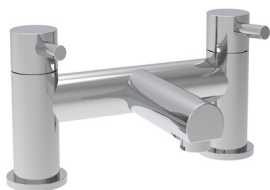

Product Code: KOPIA3CR