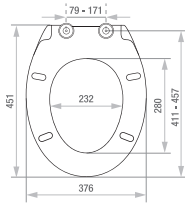

1.8KG SMOOTH UNIVERSAL

STANDARD SHAPE

Product Code: MV060ST