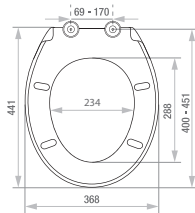

VITOW™

1.5KG SMOOTH UNIVERSAL LITE

STANDARD SHAPE

Product Code: MV060L

2.1KG SMOOTH UNIVERSAL WRAPOVER

STANDARD SHAPE

Product Code: MV060W

1.9KG SMOOTH DEE WRAPOVER

D-SHAPE

Product Code: MV123D

1.8KG SMOOTH UNIVERSAL

STANDARD SHAPE

Product Code: MV060ST

2.5KG SMOOTH UNIVERSAL PLUS

STANDARD SHAPE

Product Code: MV060HD