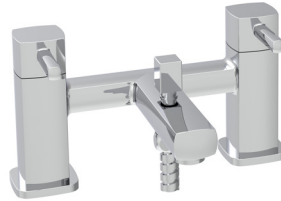

**DECK MOUNTED BATH
SHOWER MIXER**

Product Code: KOMIS4CR