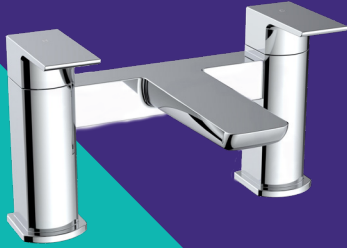

KORONA COLLECTION

Bathroom Taps | Showers | Kitchen Taps | Toilet Seats

 **VITOW™**

WELCOME

KORONA™ COLLECTION

With decades of expertise in supplying high-quality plumbing and bathroom solutions, Mark Vitow Ltd proudly presents the KORONA™ Collection - a refined range of taps, showers and toilet seats designed to elevate every home. Our mission is simple: to provide premium, dependable bathroom products at competitive prices, backed by outstanding service and a commitment to long-lasting performance. Guided by our core principles of quality, innovation and customer satisfaction, we ensure every KORONA™ product meets rigorous standards and exceeds expectations.