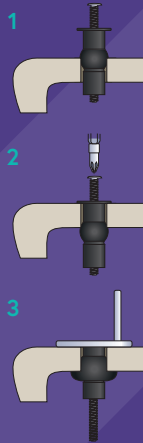

Everyday Luxury

Premium Quality Seats with Air-Lok™ Technology

STANDS AVAILABLE!
Speak to your Regional Sales Manager for details

Korona is a comprehensive range of premium quality, affordable toilet seats from Mark Vitow Ltd. Designed with versatility in mind, Korona toilet seats feature a universal fit that effortlessly adapts to a wide range of toilet pans. Whether you have a modern or traditional bathroom, our seats provide a seamless installation experience, ensuring compatibility without compromise.

With **Air-Lok™ Technology**

Engineered to perfection, Air-Lok utilises advanced technology to expand seamlessly upon installation, creating a firm and secure grip on the toilet pan. This innovative feature ensures a rigid fixing that eliminates any hint of seat twisting or movement, providing you with unparalleled comfort and peace of mind.