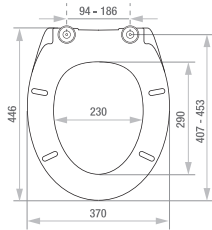

D-SHAPE

Product Code: MV123D

1.8KG SMOOTH UNIVERSAL

STANDARD SHAPE

Product Code: MV060ST

2.5KG SMOOTH UNIVERSAL PLUS

STANDARD SHAPE

Product Code: MV060HD