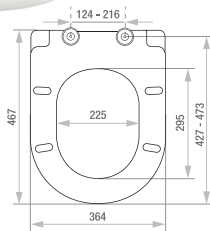

2.5KG SMOOTH DEE PLUS

D-SHAPE

Product Code: MV113D