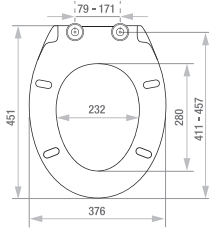

1.5KG SMOOTH UNIVERSAL LITE

STANDARD SHAPE

Product Code: MV060L