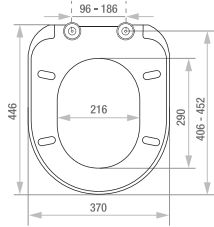

VITOW™

1.5KG SMOOTH UNIVERSAL LITE

STANDARD SHAPE

Product Code: MV060L

2.1KG SMOOTH UNIVERSAL WRAPOVER

STANDARD SHAPE

Product Code: MV060W

1.9KG SMOOTH DEE WRAPOVER