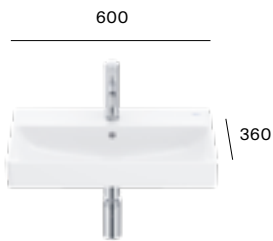

Compact depth wall-hung basins

Compact basin

A327684000 600mm 1TH basin - Gloss White **£289.70**

A327684620 600mm 1TH basin - Matt White **£347.66**

A327684080 600mm 1TH basin - Matt Black **£347.66**

Optional Semi-pedestal

A337782000 Semi pedestal - Gloss White* **£191.26**