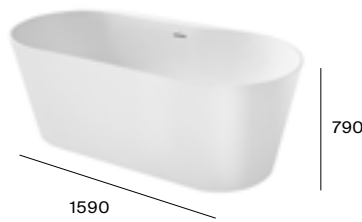

Raina Freestanding Stonex® bath

A248466000 1590 x 790 **£3,335.68**