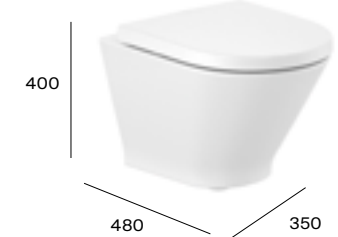

Rimless® compact wall-hung toilet

Rimless

Height with soft-close seat 440mm

A3460NB000	Wall-hung pan	£428.45
A801D22001	Soft-close seat	£132.43
A801D20001	Standard seat	£97.59

TOTAL with soft-close seat **£560.88**

TOTAL with standard seat **£526.04**

Dimensions are in mm. All prices are inclusive of VAT. Please note: Wall-hung WC dimensions state the recommended installation height. Where applicable, height dimensions for the WC pans do not include the seat dimensions.