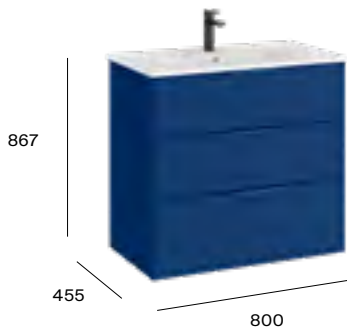

800mm 3 drawer basin and base unit

A857985... Base unit **£643.97**

A32799C000 Basin - 1 taphole **£328.58**

TOTAL £972.55

Required:

ZWHB100001 UK space saving waste **£42.33**