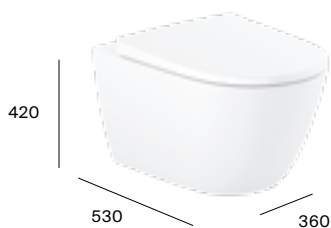

Rimless® wall-hung toilet

Rimless

A346687000 Wall-hung pan **£496.41**

A801E12001 Supralit® soft-close seat **£107.63**

TOTAL £604.04