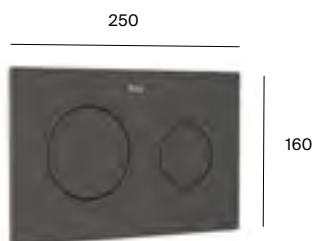

PL10 flush plate

Dual flush

A890189000	White	£84.09
A890189001	Chrome	£84.09
A890189002	Grey Laquer	£84.09
A890189005	White and Grey Lacquer	£84.09
A890189206	Matt Black	£84.09
A890189207	Matt White	£84.09
A89018920M	Matt Brown	£84.09
A89018920B	Matt Beige	£84.09
A89018920P	Matt Pearl	£84.09
A890189264	Onyx	£105.66
A8901890VA	Brushed Brass	£205.20