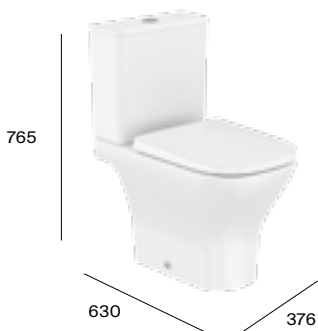

Rimless® Vortex close-coupled open back toilet

Rimless Vortex

● Eco cistern 4.5/3 L dual flush

A342V1600U	Open back WC pan	£182.73
A341V1C000	Close-coupled cistern	£184.51
A801F72001	Soft-close seat and cover	£114.89