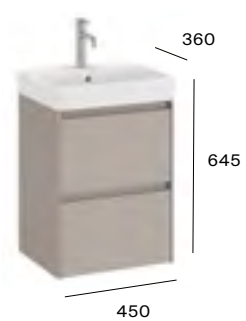

450mm 2 drawer basin and base unit

A857598...	Base unit	£481.40
A327682004	Basin - Gloss White	£198.99
A327682...	Basin - Matt White/Black	£238.79
TOTAL WITH GLOSS BASIN		£680.39
TOTAL WITH MATT BASIN		£720.19

Required:
ZWHB100001 UK space saving waste **£42.33**