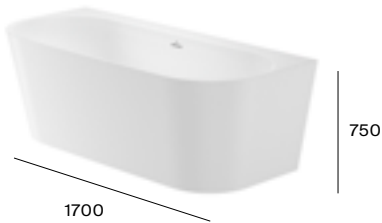

Raina Back-to-wall Stonex® bath

A248668000 1700 x 750 **£2,789.87**