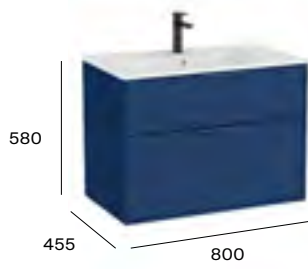

800mm 2 drawer basin and base unit

A857839... 800 x 455mm base unit **£620.55**

A32799C000 Basin - 1 taphole **£328.58**

TOTAL £949.13

Required:

ZWHB100001 UK space saving waste **£42.33**