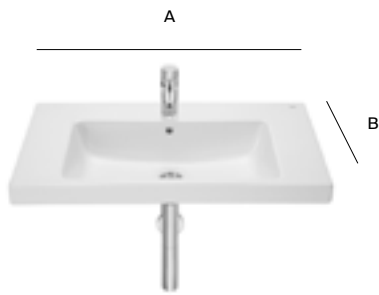

The Gap / Basins

Wall-hung basin

A	600	550	500	450
B	460	460	420	420

Cloakroom basin