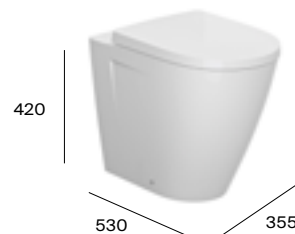

Rimless® Vortex back-to-wall toilet

Rimless
Vortex

A347759000 Rimless® Vortex WC pan **£445.27**

A801A22001 Soft-close seat and cover **£117.42**

Please note an additional concealed cistern is required when installing a back-to-wall or wall-hung toilet, please refer to pages 79 & 81 for a selection of compatible cisterns