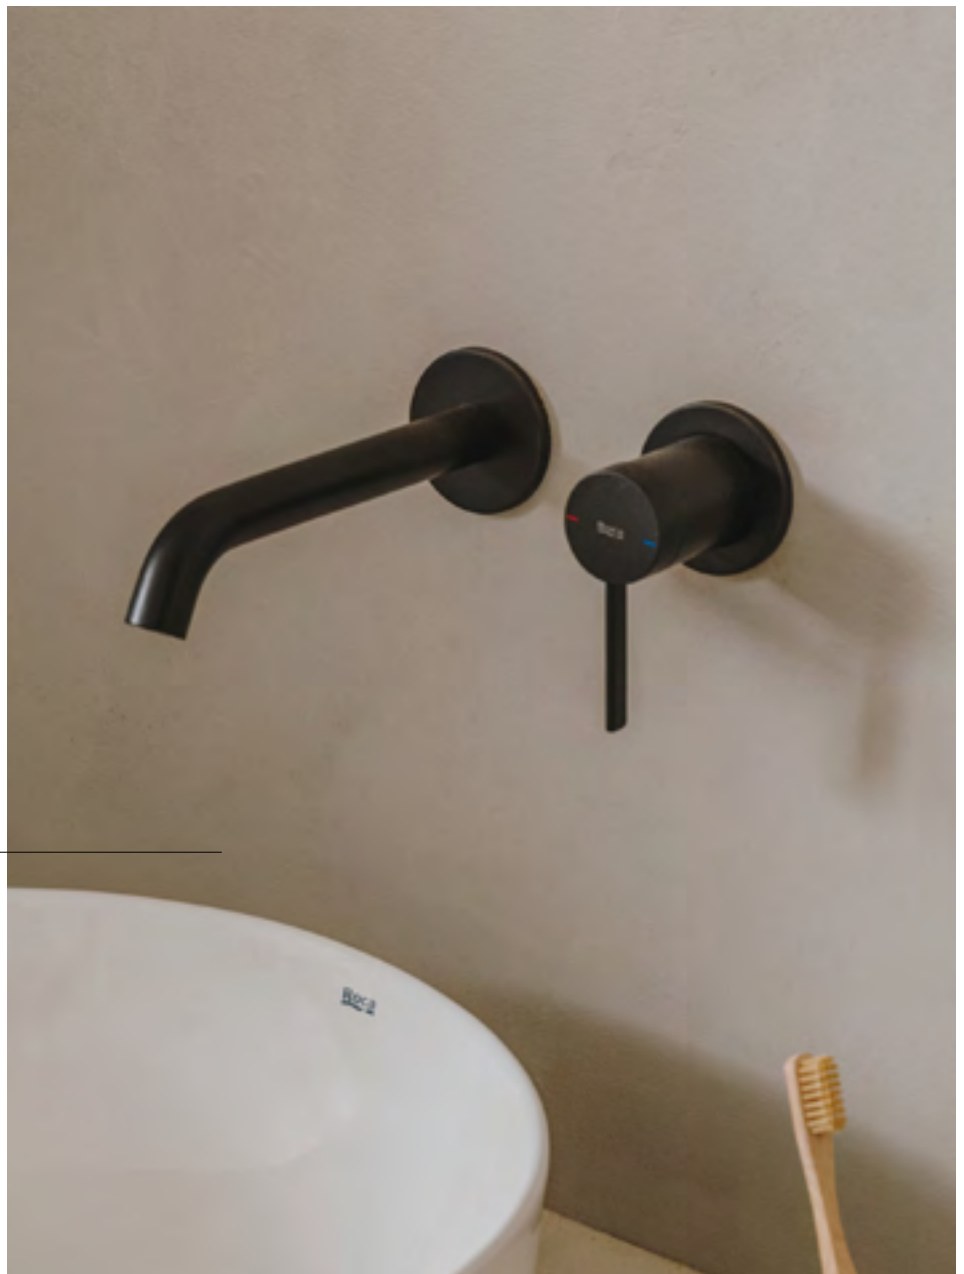

A5054015.. Click-clack waste

£68.54

**Ona**  
Matt Black  
Wall-mounted basin mixer  
A5A3A9ENB0  
£371.62

**Ona**  
Matt Black  
Smooth body basin mixer  
A5A3A9ENB0  
£371.62

**Ona**  
Matt White  
Smooth body basin mixer  
A5A3A9EB00  
£371.62