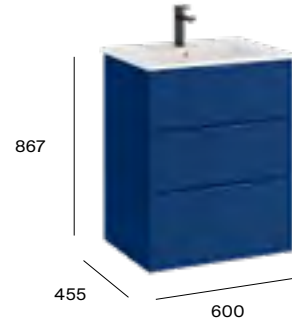

600mm 3 drawer basin and base unit

A857984... Base unit **£557.28**

A32799E000 Basin - 1 taphole **£284.76**

TOTAL £842.04

Required:

ZWHB100001 UK space saving waste **£42.33**