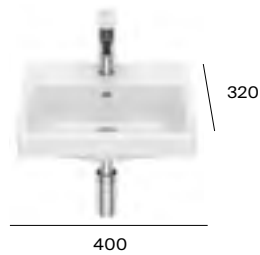

The Gap / Basins

Wall-hung basin

A	600	550	500	450
B	460	460	420	420

Cloakroom basin

Square semi-recessed basin

A3270M1000	600mm basin - 1TH	£367.37
A3270M100N	600mm basin - 0TH	£367.37
A3270MV000	550mm basin - 1TH	£345.33
A3270YV000	500mm basin - 1TH	£195.02
A3270YW000	450mm basin - 1TH	£170.97
Pedestals		
A337470000	Full pedestal	£125.58
A337471000	Semi pedestal	£157.61

A3270YX000	400mm basin - 1TH	£138.90	A3270YG000	Basin - 1TH	£299.19
Pedestal					
A337471000	Semi pedestal	£157.61			

Semi-recessed basin

Corner basin

A32747S000	Basin - 1TH	£299.19

A3270YY000	Corner basin - 1TH	£309.43
Pedestal		
A33599000U	Full pedestal	£104.49

Dimensions are in mm. All prices are inclusive of VAT.