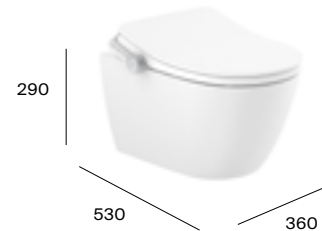

A34668B000 Smart wall-hung pan **£496.40**

A804053001 Non-heated seat **£1,115.58**

A804053S01 Heated Seat **£1,304.58**

Recommended Installation Systems:

A8900A91A0 Duplo S (110mm cistern) concealed cistern and frame **£388.33**

Required for use with Roca Smart Toilets:

A8906A8000 Connection kit for Smart Toilets **£111.46**

Compatible with Duplo WC Smart installation system.
Please see pages 76-77 for our range of compatible flush plates.

View our range of installation systems and flush plates at www.uk.roca.com