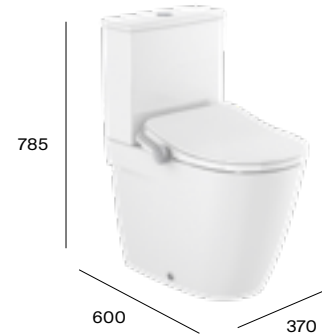

Compact moulded back-to-wall close-coupled smart toilet

A342685000 Smart compact close-coupled pan **£410.02**

A34168C00F Cistern with 4.5/3 litre flush **£355.21**

A804058001 Non-heated seat **£1,115.58**