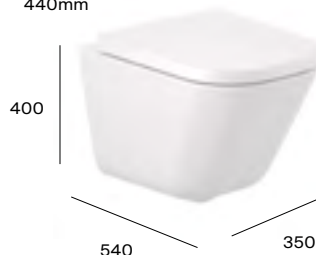

## Rimless® compact wall-hung toilet

Rimless

Height with soft-close seat 440mm

Height with soft-close seat 440mm

A34647L000	Wall-hung pan	<b>£411.94</b>
A801472006	Soft-close seat	<b>£95.02</b>
A801470002	Standard seat	<b>£132.23</b>