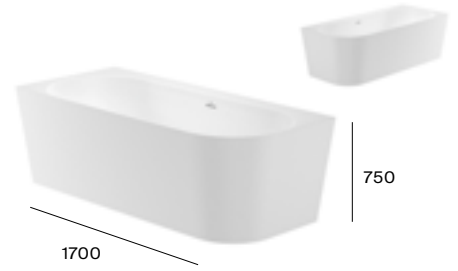

Raina Left or right hand corner Stonex® bath

A248666000	Left hand - 1700 x 750mm	£2,789.87
A248667000	Right hand - 1700 x 750mm	£2,789.87