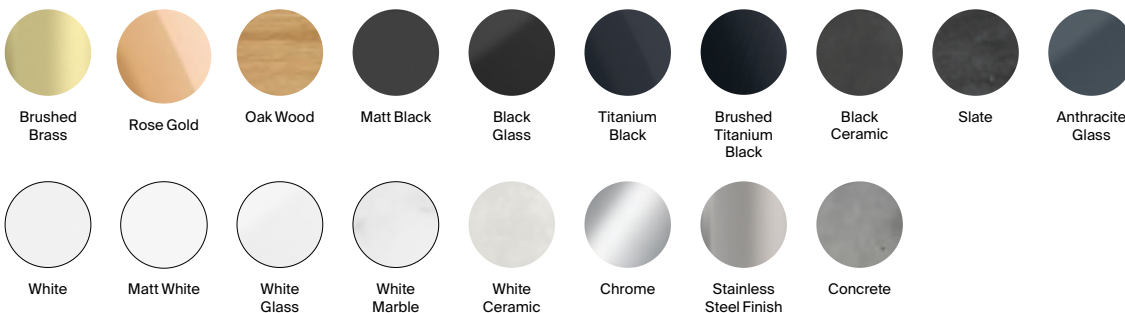

Finishes

Dimensions are in mm. All prices are inclusive of VAT.