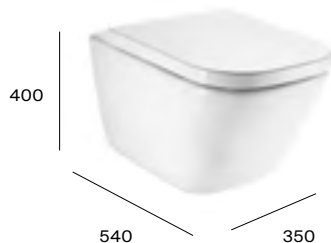

## Rimless® compact wall-hung toilet

Rimless

Height with soft-close seat 440mm

Height with soft-close seat 440mm

A34647L000	Wall-hung pan	<b>£411.94</b>
A801472006	Soft-close seat	<b>£95.02</b>
A801470002	Standard seat	<b>£132.23</b>