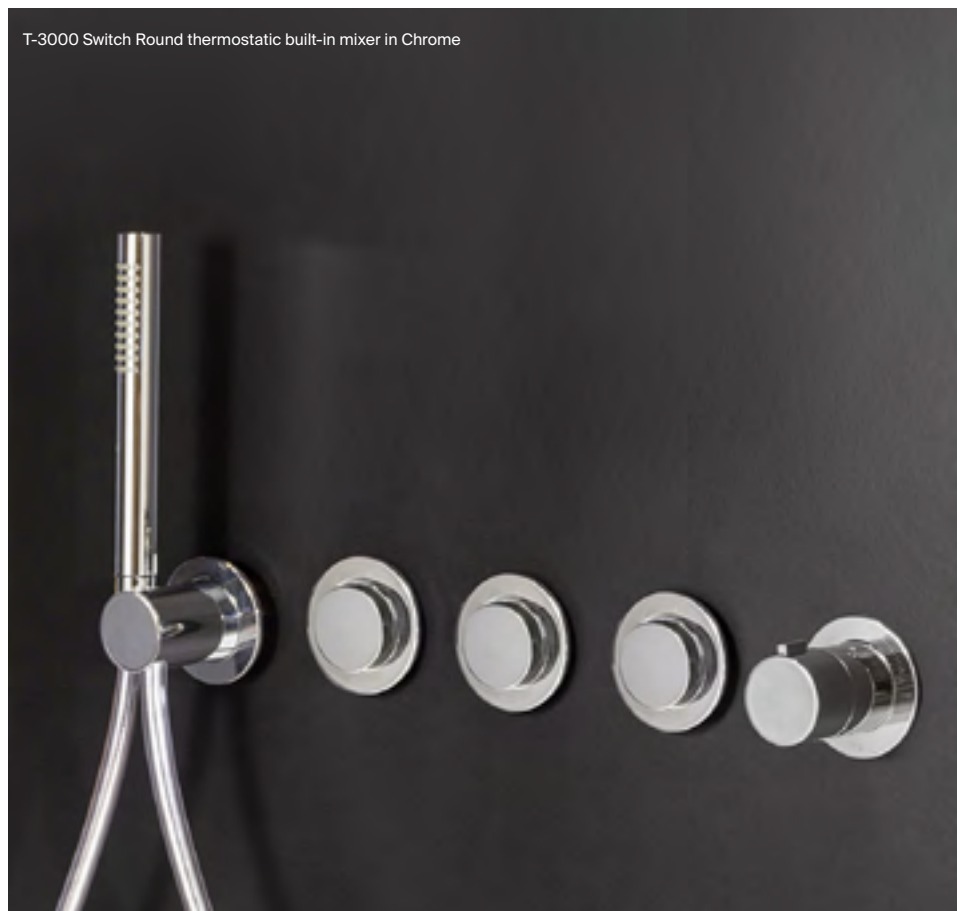

Includes:
3 outlet thermostatic mixer with built-in body, 230mm
Rainsense overhead shower with wall-mounted fixing kit,
Stella stick 1 function shower handset, hose, shower hose
outlet, handset holder, bath filler and overflow for
single-ended bath.

Chrome
TN50302000000000 **£2,707.29**

T-3000 Switch Round thermostatic built-in mixer in Chrome