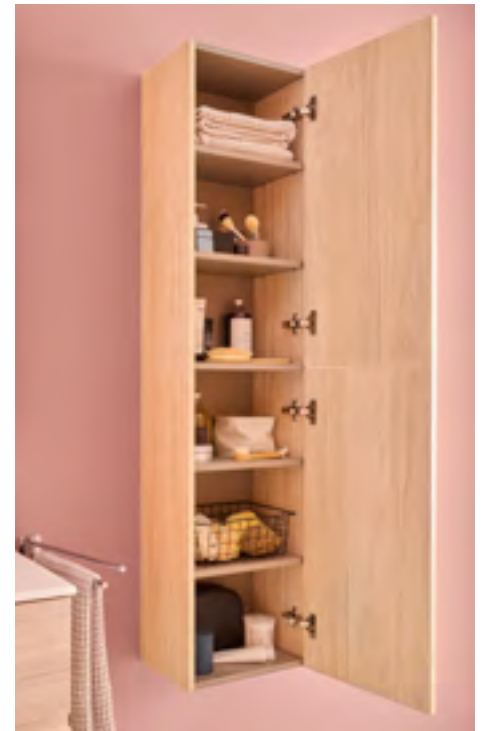

## Extra top unit

A857703... With 1 soft-close reversible door and 2 internal wooden shelves

**£418.82**

A857703548 Matt Blue

**£586.36**