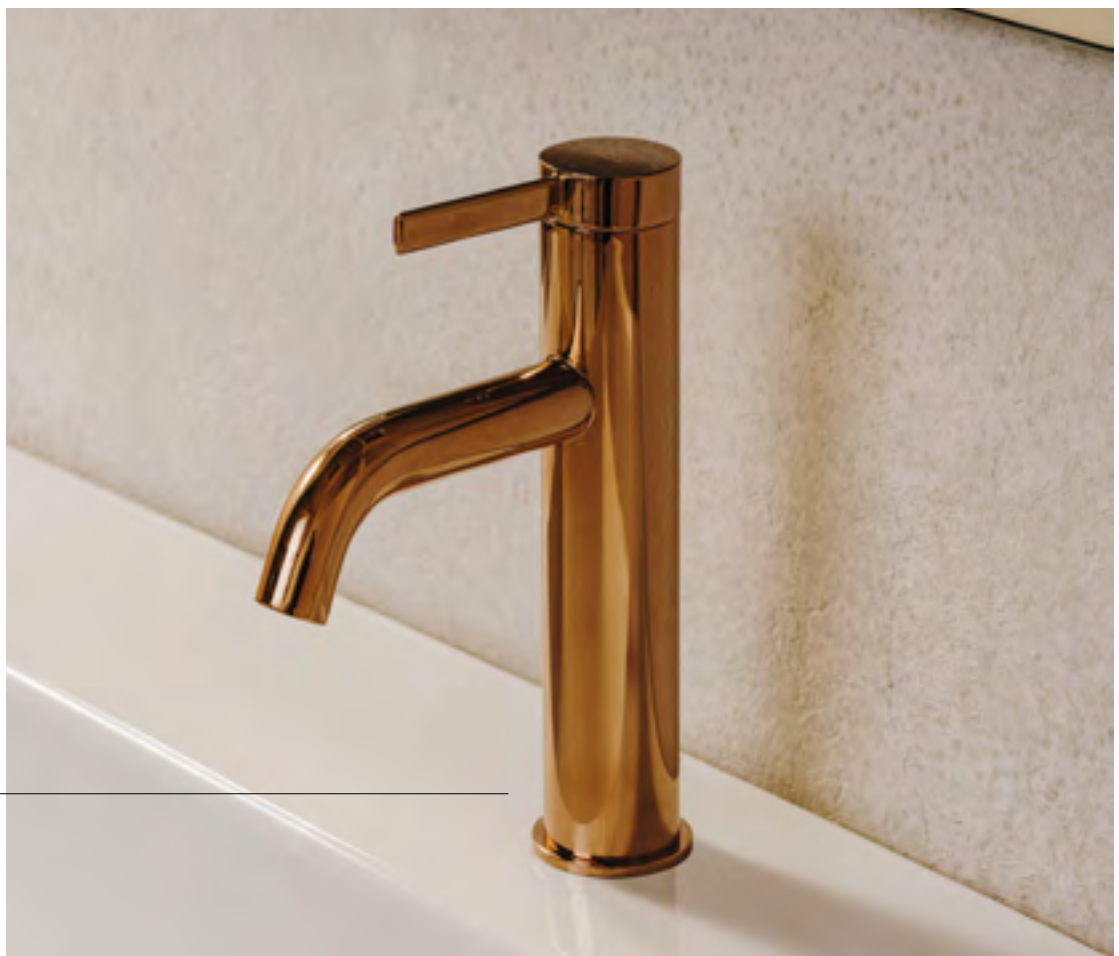

**Ona**  
 Brushed Brass  
 Smooth body basin mixer  
 A5A3A9EVA0  
**£371.62**

**Ona**  
Titanium Black  
Smooth body basin mixer  
A5A3A9ECNO  
£371.62

**Ona also available  
in Rose Gold**

**Ona**  
Rose Gold  
Smooth body basin mixer  
A5A3A9ERGO  
£371.62