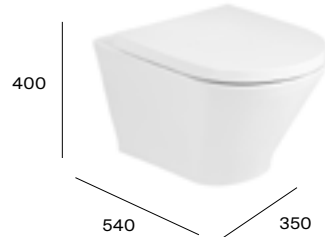

Rimless® wall-hung toilet

Rimless

Height with soft-close seat 440mm

A3460NL000	Wall-hung pan	£428.45
A801D12001	Soft-close seat	£111.82
A801D10001	Standard seat	£144.92

TOTAL with soft-close seat **£540.27**

TOTAL with standard seat **£573.37**