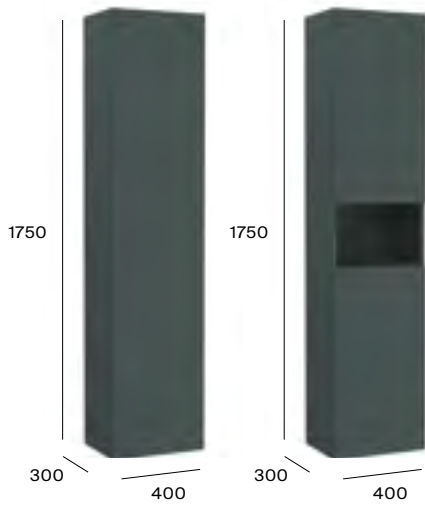

Column wall units / Delta for Ona

Extra column unit

A857635... With 2 soft-close reversible doors and 4 internal wooden shelves **£1,014.89**

A857636... With 2 soft-close reversible doors and 4 internal wooden shelves - open shelf **£1,014.89**

Extra top unit

A857637... With 1 soft-close reversible door and 2 internal wooden shelves **£505.94**