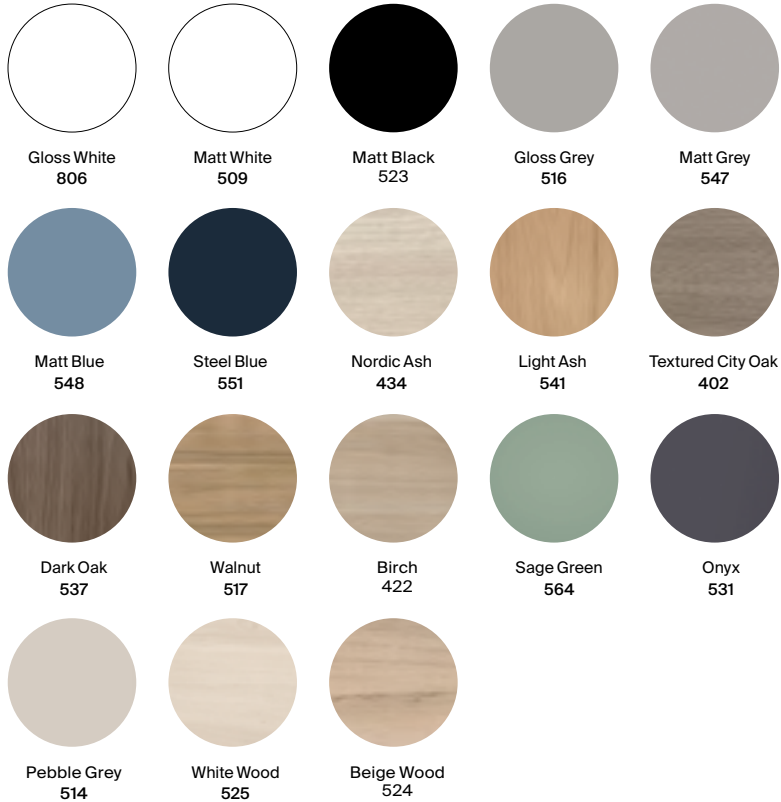

Extra furniture finishes

Substitute ... in the reference with the code for the chosen furniture finish:

Compatible furniture units

	The Gap	Aleyda	Tenet	Victoria-N	Optica	Mini Pro
806 Gloss White	•		•			•
509 Matt White	•	•		•	•	
523 Matt Black		•				•
516 Gloss Grey			•			
547 Matt Grey	•					
548 Matt Blue	•					
551 Steel Blue					•	
434 Nordic Ash	•		•			
541 Light Ash				•	•	
402 Textured City Oak	•		•			
537 Dark Oak					•	
517 Walnut	•		•	•	•	
422 Birch						•
564 Sage Green				•		
531 Onyx				•		
514 Pebble Grey		•				
525 White Wood		•				
524 Beige Wood		•				

Dimensions are in mm. All prices are inclusive of VAT.