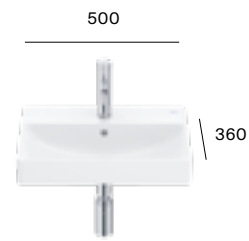

Compact depth wall-hung basins

Compact basin

A32768E000 500mm 1TH basin - Gloss White **£216.25**

A32768E620 500mm 1TH basin - Matt White **£259.52**

A32768E080 500mm 1TH basin - Matt Black **£259.52**

Optional Semi-pedestal

A337782000 Semi pedestal - Gloss White* **£191.26**