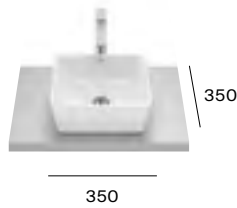

A327B12000 Optica basin - Gloss White **£338.78**

A327B12620 Optica basin - Matt White **£423.48**

A327B12080 Optica basin - Matt Black **£423.48**