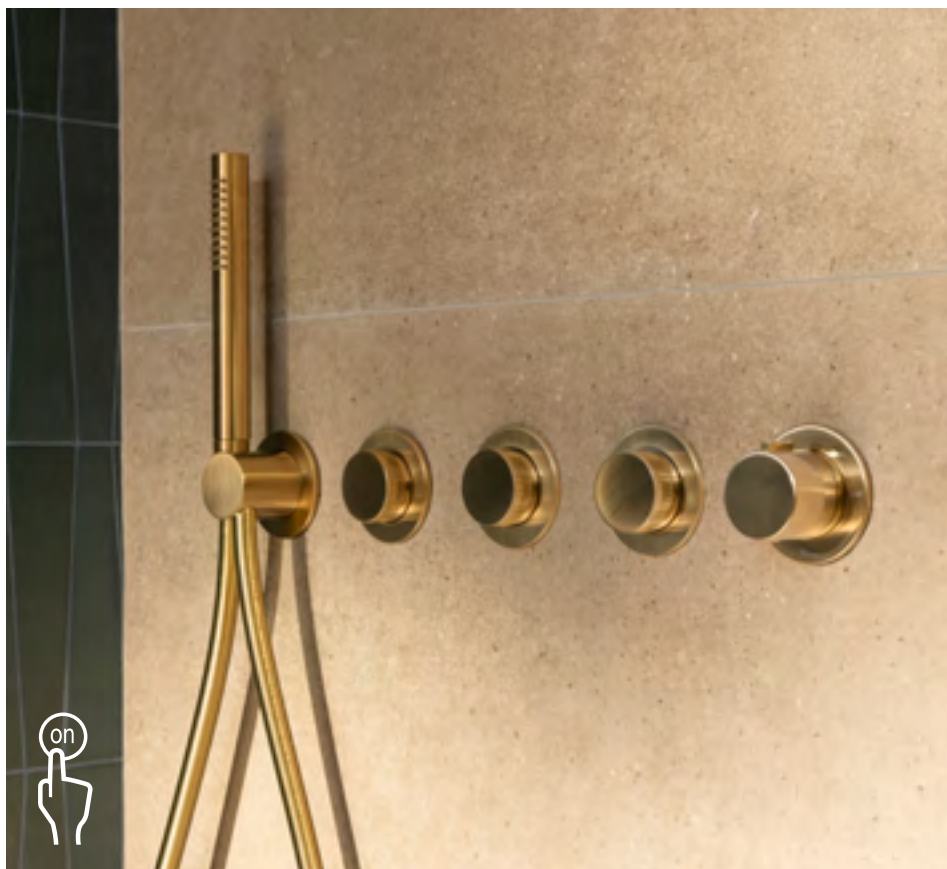

**Matt Black**  
TN50302000000001

**£2,958.26**

T-Multi Switch blends easy intuitive push-button control with adjustable dials for effortless, reliable showering performance.