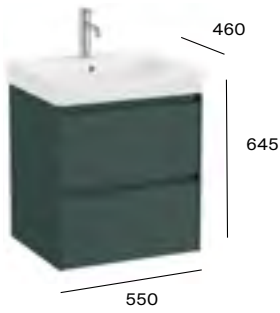

550mm 2 drawer basin and base unit