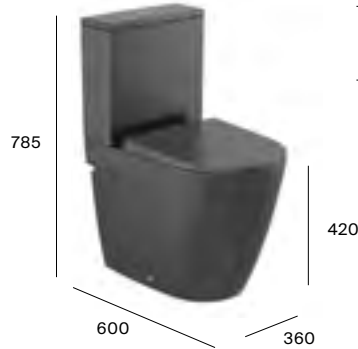

Rimless® compact close-coupled moulded back-to-wall toilet

A342688..0	Back-to-wall pan	£555.58
A34168C..F	Close-coupled cistern	£576.29
A801E2..1	Supralit® soft-close seat	£221.17

TOTAL £1,353.04