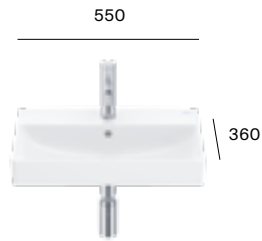

Compact depth wall-hung basins

Compact basin

A327683000 550mm 1TH basin - Gloss White **£242.31**

A327683620 550mm 1TH basin - Matt White **£290.79**

A327683080 550mm 1TH basin - Matt Black **£290.79**

Optional Semi-pedestal

A337782000 Semi pedestal - Gloss White* **£191.26**