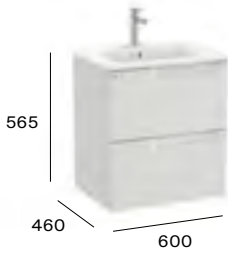

# Floorstanding & Wall-hung furniture / Aleyda

600mm basin and base unit with two soft-close drawers

A857708... Base unit **£589.71**  
 A3279A8000 Basin - 1TH **£284.76**

**TOTAL £874.47**

Required:

ZWHB100001 UK space saving waste **£42.33**