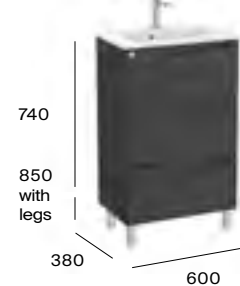

A857759... Base unit with legs **£813.12**
A3279AC000 Basin - 1TH **£256.92**

TOTAL £1,070.04

Required:

ZWHB100001 UK space saving waste **£42.33**

Discover more size options online at www.uk.roca.com

Aleyda furniture finishes

Substitute ... in the reference with the code for the chosen furniture finish:

Dimensions are in mm. All prices are inclusive of VAT.