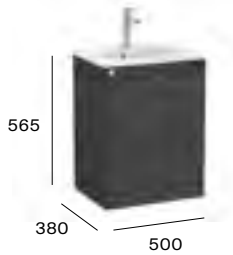

Cloakroom and En-suite furniture / Aleyda Compact

500mm compact basin and base unit
with two soft-close drawers

A857704...	Base unit with legs	£540.56
A3279AD000	Basin - 1TH	£241.83

TOTAL £782.39

Required:

ZWHB100001	UK space saving waste	£42.33

600mm compact basin and base unit
with two soft-close drawers