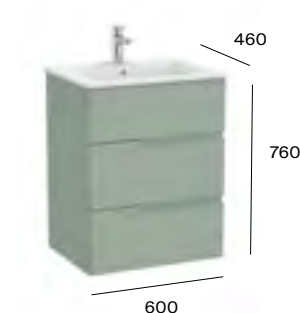

600mm 3 drawer basin and base unit

A857924...	Base unit	£637.42
A3279A8000	Basin - 1TH	£284.76
TOTAL		£922.18

Required:
ZWHB100001 UK space saving waste **£42.33**