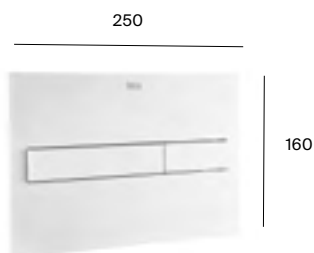

PL7 flush plate

Dual flush

A890188206	Matt Black	£80.60
A890188207	Matt White	£80.60
A890188309	White with glass finish	£105.66
A890188308	Black with glass finish	£105.66