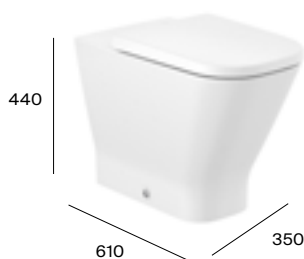

The Gap Rimless® comfort height back-to-wall toilet

Rimless

A347479000	Back-to-wall pan	£514.92
A801472006	Soft-close seat	£95.02
A801470002	Standard seat	£132.23

TOTAL with soft-close seat **£609.94**

TOTAL with standard seat **£647.15**

Comfort Height

Dimensions are in mm. All prices are inclusive of VAT.