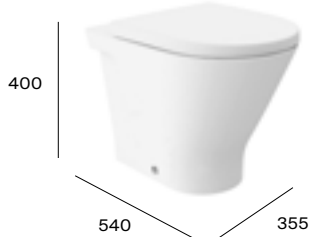

Rimless® back-to-wall toilet

Rimless

Height with soft-close seat 440mm

A3470N7000	Back-to-wall pan	£424.06
A801D12001	Soft-close seat	£111.82
A801D10001	Standard seat	£144.92

TOTAL with soft-close seat **£535.88**

TOTAL with standard seat **£568.98**