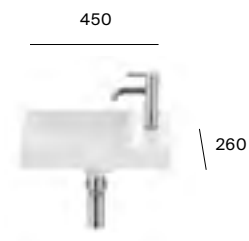

Compact depth wall-hung basins

Compact basin

A327681000 450mm 1TH right hand basin - Gloss White **£190.37**

A327681620 450mm 1TH right hand basin - Matt White **£228.44**

A327681080 450mm 1TH right hand basin - Matt Black **£228.44**

Dimensions are in mm. All prices are inclusive of VAT.

* Note: Pedestals only available in Gloss White.