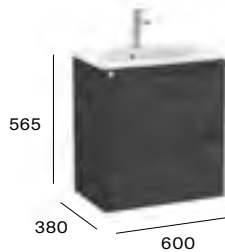

A857705... Base unit **£587.24**
A3279AC000 Basin - 1TH **£256.92**

TOTAL £844.16

Required:

ZWHB100001 UK space saving waste **£42.33**

600mm compact basin and base unit with three soft-close drawers