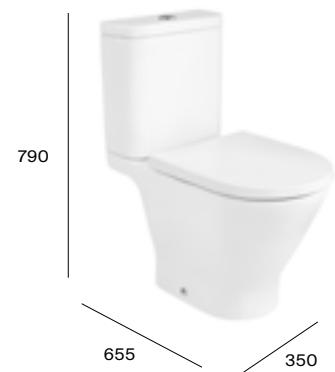

Rimless® close-coupled toilet

Rimless

● Eco cistern 4.5/3 L dual flush

A3420N8000	Close-coupled pan	£283.69
A3410NC00F	Close-coupled cistern	£244.60
A801D12001	Soft-close seat	£111.82
A801D10001	Standard seat	£144.92

TOTAL with soft-close seat **£640.11**

TOTAL with standard seat **£673.21**