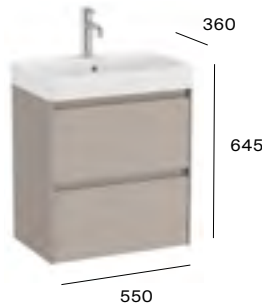

550mm 2 drawer basin and base unit

A857600...	Base unit	£580.03
A327683004	Basin - Gloss White	£242.31
A327683...	Basin - Matt White/Black	£290.79
TOTAL WITH GLOSS BASIN		£822.34
TOTAL WITH MATT BASIN		£870.82

Required:
ZWHB100001 UK space saving waste **£42.33**