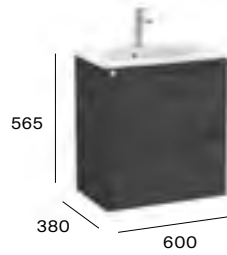

A857705...	Base unit	£587.24
A3279AC000	Basin - 1TH	£256.92

TOTAL £844.16

Required:

ZWHB100001	UK space saving waste	£42.33

600mm compact basin and base unit
with three soft-close drawers