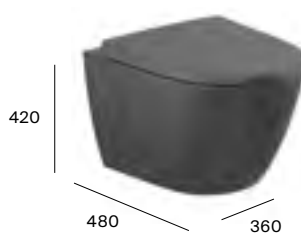

Rimless® compact wall-hung toilet

A346688..0	Wall-hung pan	£612.07
A801E22..1	Supralit® soft-close seat	£221.17

TOTAL £833.24

Ona toilet finishes

Substitute .. in the reference with the code for the chosen finish:

Upgrade to Matt Black/Matt White flush buttons

Dimensions are in mm. All prices are inclusive of VAT.
Please note: Wall-hung WC dimensions state the recommended installation height.
Where applicable, height dimensions for the WC pans do not include the seat dimensions.

Substitute .. in the reference with the code for the chosen flush button finish: **NB** Matt Black **BO** Matt White