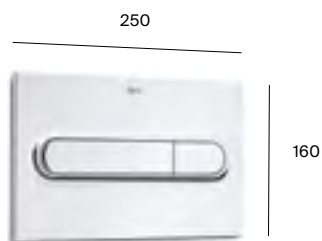

Duplo One / Flush plates

PL1 flush plate

Dual flush

A890195001	Chrome	£69.04
A890195002	Grey Lacquer	£69.04
A890195000	White	£55.25
A890195005	White and Grey laquer	£69.04