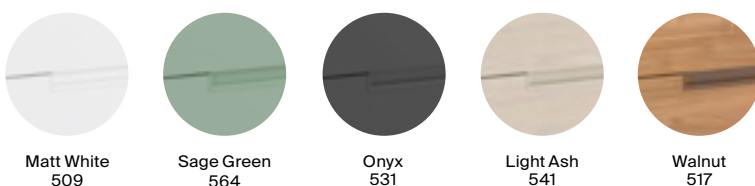

## Plinth solutions (Extra) Furniture plinth for 3 drawer units

A817084...	600mm	<b>£95.58</b>
A817083...	550mm	<b>£92.88</b>

Available finishes  
 **509** Matt White
  **517** Walnut

## Victoria-N furniture finishes

Substitute ... in the reference with the code for the chosen furniture finish:

Optional side towel rail  
Soft and self-close (drawers)

Dimensions are in mm. All prices are inclusive of VAT.