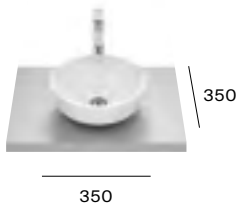

A327B12620 Optica basin - Matt White **£423.48**

A327B12080 Optica basin - Matt Black **£423.48**

A327B15000 Optica basin - Gloss White **£325.76**

A327B15620 Optica basin - Matt White **£402.30**

A327B15080 Optica basin - Matt Black **£402.30**