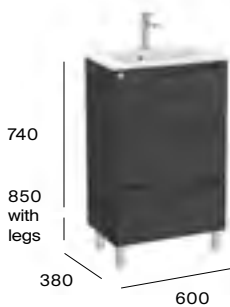

A857759...	Base unit with legs	£813.12
A3279AC000	Basin - 1TH	£256.92

TOTAL £1,070.04

Required:

ZWHB100001	UK space saving waste	£42.33

Aleyda furniture finishes

Substitute ... in the reference with the code for the chosen furniture finish:

Dimensions are in mm. All prices are inclusive of VAT.