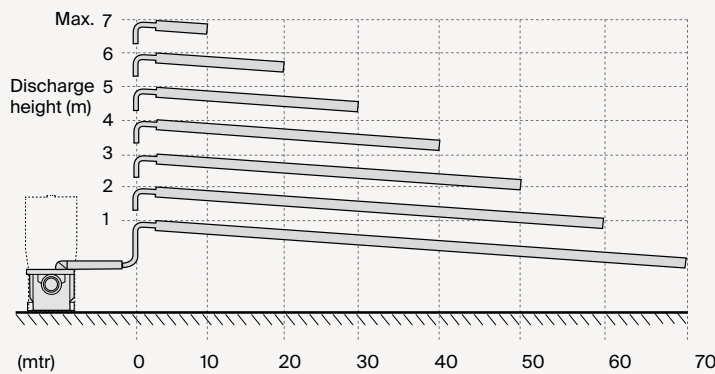

Technical features

Pumps up to 7 meters vertically or 70 meters horizontally.

D-Trit Macerator

Number of Inlets	4 (Including 1 inlet through the cistern)
Ø Inlet	Ø40mm
Ø discharge pipework	Ø32mm
Motor Power	400W
Voltage	220-240 V/50Hz
IP Rating	IPX4 /IP44
Sound Level	47Db(A)
Weight	WC pan and seat 29kg , Cistern 13kg, D-Trit 5.2kg