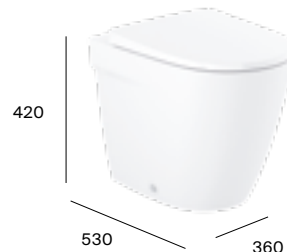

A347687000 Back-to-wall pan **£488.76**

A801E12001 Supralit® soft-close seat **£107.63**

TOTAL £596.39