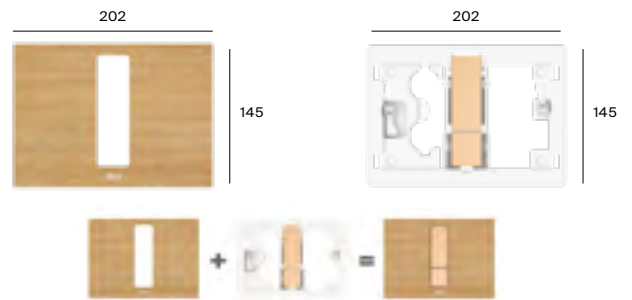

PS3 Dual Flush panel

PS3 Dual Flush buttons

PS4 Dual Flush panel

PS4 Dual Flush buttons

Flush panel finishes

A890523300	White	£111.46
A890523306	Matt black	£111.46
A890523399	White glass	£111.46
A890523388	Black glass	£111.46
A8905233AA	Anthracite glass	£111.46
A890523300	Oak wood	£422.29
A8905233DD	White ceramic	£422.29
A8905233EE	Black ceramic	£422.29
A8905233MM	White marble	£422.29
A8905233SS	Slate	£422.29
A8905233CC	Concrete	£594.43

Flush button finishes

A8904233CN	Titanium black	£240.50
A8904233RG	Rose gold	£240.50
A8904233VA	Brushed brass	£240.50
A890423304	Brushed stainless steel	£240.50

Flush panel finishes

A890521300	White	£133.75
A890521306	Matt black	£133.75
A890521399	White glass	£133.75
A890521388	Black glass	£133.75
A8905213AA	Anthracite glass	£133.75
A890521300	Oak wood	£422.29
A8905213DD	White ceramic	£422.29
A8905213EE	Black ceramic	£422.29
A8905213MM	White marble	£422.29
A8905213SS	Slate	£422.29
A8905213CC	Concrete	£594.43

Flush button finishes

A8904213CN	Titanium black	£288.60
A8904213RG	Rose gold	£288.60
A8904213VA	Brushed brass	£288.60
A890421304	Stainless steel	£288.60