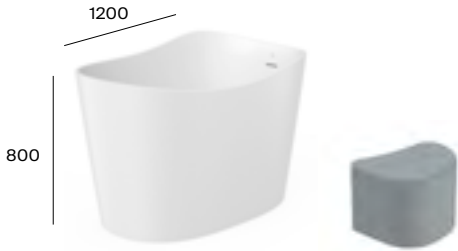

Stonex® baths

Ohtake ^N

Freestanding Stonex® bath

A248722000 1200 x 800 - 0 taphole **£3,096.00**

Optional:

A248787000 Grey Bath Step **£272.45**

- Stonex® comprises a high-quality Gel Coat outer layer and a resin substrate combined with a fine selection of different mineral charges.
- Resistant to wear and tear, chemical agents and discoloration caused by sunlight and artificial light.
- Its outer layer has antibacterial properties in compliance with the most demanding standards, such as UNE-EN ISO 846, which certifies that microorganisms do not spread on its surface.
- Cleaning with water suffices for perfect maintenance. Stonex® has also obtained excellent results in chemical and abrasive product tests.
- Its special composition keeps the temperature for longer, saving water and energy.