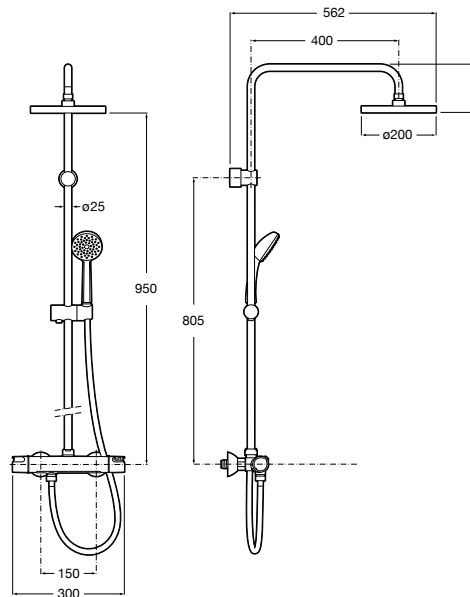

A5A9F18NB0
Shower column

£1,065.31

£69.48

Key features

- Thermostatic mixer
- 100mm diameter shower handset with rain spray function
- Available in Chrome or Matt Black finishes
- **Rain effect showerhead**
  200mm diameter
- **Evershine coating**
  Guards against corrosion, delivers brightness, a sparkling mirror effect and an anti-scratch finish
- **Security 38°C**
  Safety temperature stop which eliminates the risk of scalding
- **SafeTouch®**
  Prevents the chromed plating on thermostatic taps from becoming hot
- **Easy Clean**
  Anti-limescale system for shower handsets to prevent limescale accumulation

Dimensions are in mm. All prices are inclusive of VAT.