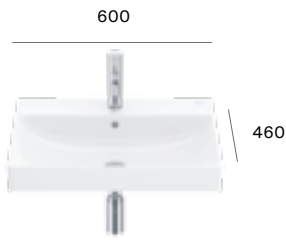

Ona / Basins

Wall-hung basins

A327686000 600mm 1TH basin - Gloss White **£302.74**

A327686620 600mm 1TH basin - Matt White **£363.28**

A327686080 600mm 1TH basin - Matt Black **£363.28**

Optional Pedestals

A337470000 Full pedestal - Gloss White* **£125.58**

A337471000 Semi pedestal - Gloss White* **£157.61**