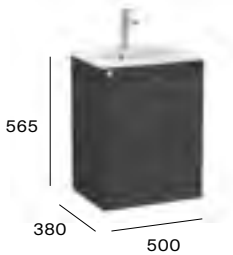

Plinth solutions (Extra)  
 Furniture plinth for 460mm standard depth 3 drawer units

A817084509 600mm **£95.58**

Available finish

509 Matt White

500mm compact basin and base unit with two soft-close drawers