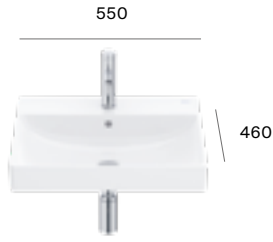

Wall-hung basins

A327685000 550mm 1TH basin - Gloss White **£280.29**

A327685620 550mm 1TH basin - Matt White **£336.36**

A327685080 550mm 1TH basin - Matt Black **£336.36**

Optional Pedestals

A337470000 Full pedestal - Gloss White* **£125.58**

A337471000 Semi pedestal - Gloss White* **£157.61**

FINECERAMIC®

Fineceramic® is a revolutionary material able to produce thin profiles on basins which are 30% stronger and more resistant as well as 40% lighter, making them easier to transport and install.