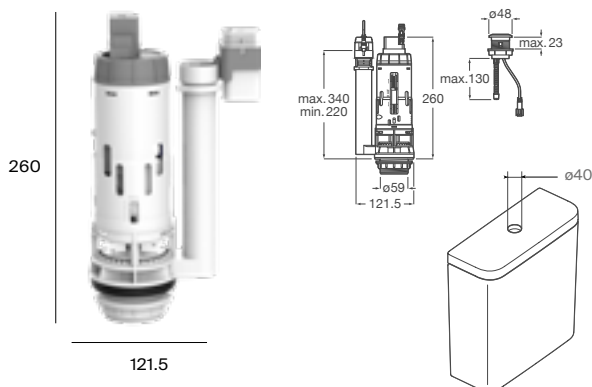

A822599900
Touchless dual flush universal mechanism

£144.93