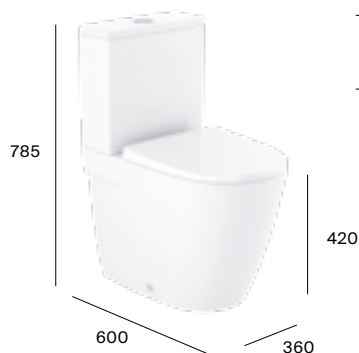

Rimless® compact close-coupled moulded back-to-wall toilet

Rimless

Compact

A342688000 Back-to-wall pan **£410.02**

A34168C00F Close-coupled cistern **£355.21**

A801E22001 Supralit® soft-close seat **£107.63**

TOTAL £872.86

Rimless® back-to-wall toilet

Rimless