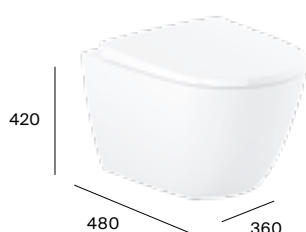

Rimless® compact wall-hung toilet

Rimless

Compact

A346688000 Wall-hung pan **£496.41**

A801E22001 Supralit® soft-close seat **£107.63**

TOTAL £604.04

Upgrade to Matt Black/Matt White flush buttons

AH00189..R Matt Black/Matt White push button for Ona close-coupled cisterns Ø58 **£25.36**

Substitute .. in the reference with the code for the chosen flush button finish: **NB** Matt Black **BO** Matt White

Dimensions are in mm. All prices are inclusive of VAT. Please note: Wall-hung WC dimensions state the recommended installation height. Where applicable, height dimensions for the WC pans do not include the seat dimensions.