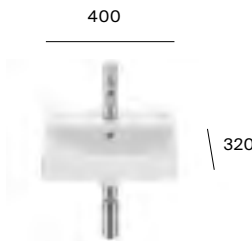

Compact depth wall-hung basins

Compact basin

A32768D000 400mm 1TH basin - Gloss White **£181.73**

A32768D620 400mm 1TH basin - Matt White **£218.08**

A32768D080 400mm 1TH basin - Matt Black **£218.08**