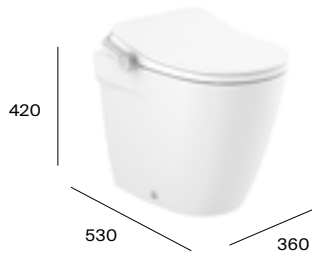

Back-to-wall smart toilet

A347688000 Smart back-to-wall pan **£488.76**

A804053001 Non-heated seat **£1,115.58**

A804053S01 Heated Seat **£1,304.58**

Recommended Installation Systems:

A8900722A0 Duplo One Tank (under window) **£212.67**

A8900722A1 Duplo One Tank **£212.67**

A8900702A0 Duplo One Tank Compact **£161.21**

Compatible with Duplo One installation systems.
Please see page 80 for our range of compatible flush plates.