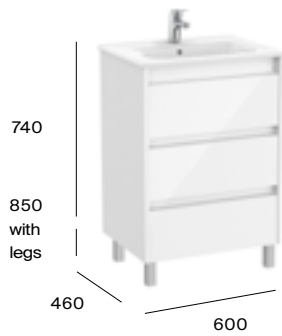

600mm basin and base unit with three soft-close drawers

A857698... Base unit **£483.26**

A32799E000 Basin - 1TH **£284.76**

TOTAL £768.02

Required:

ZWHB100001 UK space saving waste **£42.33**