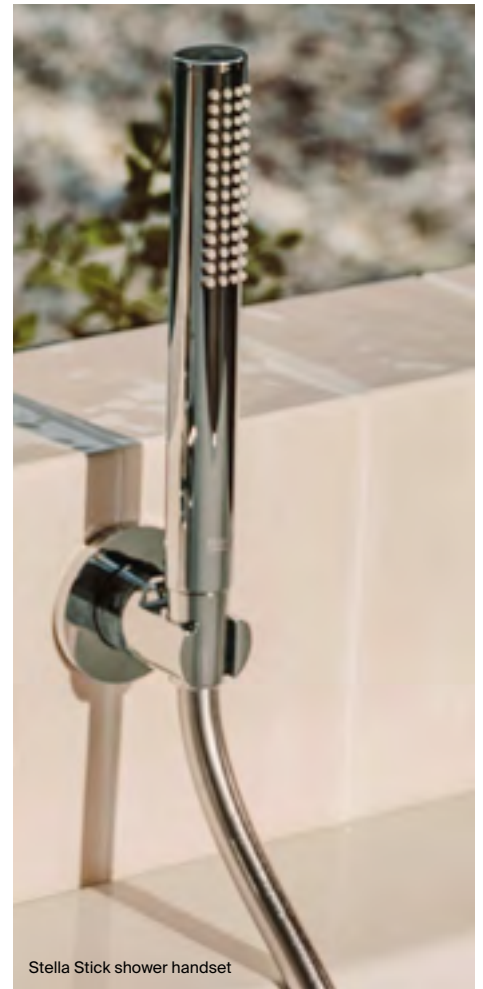

Chrome  
TN50302200000000 **£824.45**

Stella Stick shower handset

Dimensions are in mm. All prices are inclusive of VAT.

N New