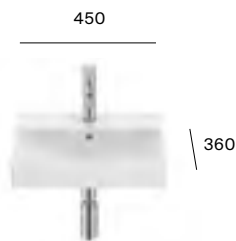

Compact depth wall-hung basins

Compact basin

A327682000 450mm 1TH basin - Gloss White **£198.99**

A327682620 450mm 1TH basin - Matt White **£238.79**

A327682080 450mm 1TH basin - Matt Black **£238.79**

Optional Semi-pedestal

A337782000 Semi pedestal - Gloss White* **£191.26**