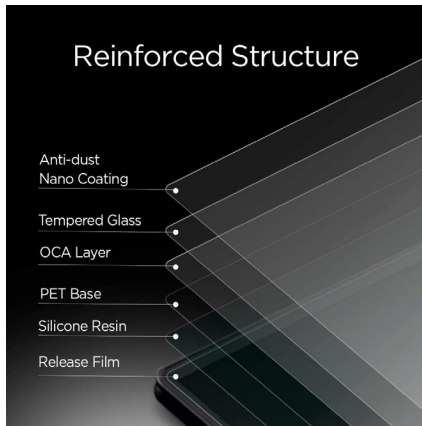

Dell Accessory Solution Suite

Tempered Glass Screen Protection

Custom fit, laser cut tempered glass protectors provide additional defense against scratching and impact. 9H hardness protects the display from scratching. High optical clarity and anti-smudge coating delivers a clear viewing experience.

5430
Part #: INF-SG-DELL-5430
List Price: $34.99

7230
Part #: INF-SG-DELL-7230
List Price: $34.99

7330
Part #: INF-SG-DELL-7330
List Price: $34.99

7030
Part #: INF-SG-DELL-7030
List Price: $29.99