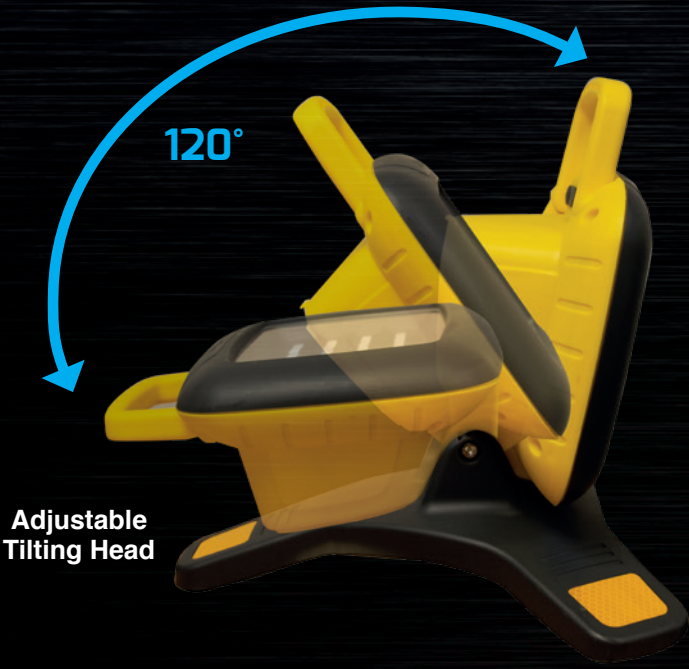

**2.25 to 60 hrs
Runtime**

**60m
Beam**

**IP54
Waterproof**

Galaxy-Pro 6K

Powerful Professional Rechargeable Floodlight

- 6000 Lumens light output
- 60m beam
- 4 light levels
- Hybrid design – powered by internal battery or AC charger
- Robust housing made from the toughest composite materials
- Drop tested from 2.5m
- Lightweight only 1.5kg
- IP54 Waterproof
- Li-ion battery (97.68Wh)
- Battery status indication
- Supplied with AC Mains Charger (Optional Vehicle Charger available)

Red and Various
Colours Available
By Special Order

High	Medium	Low	Dimmable
2.25hrs	4hrs	8hrs	Up to 60hrs
6000 lumens	3000 lumens	1500 lumens	6000-250 lumens

Product Code: NSGALAXYPRO-6K
Dimensions: 310x350x285mm
Vehicle Charger: CHIC8.4-LI-ION

Adjustable Tilting Head

Battery Status Indication

Charger Storage Compartment

Optional T-Bar tripod gives 12000 Lumens

Magnetically Mounted

Optional Accessories

Quick Release Tripods - 2 Types Available Both Can Be Single Or Dual Mounted On T-Bar