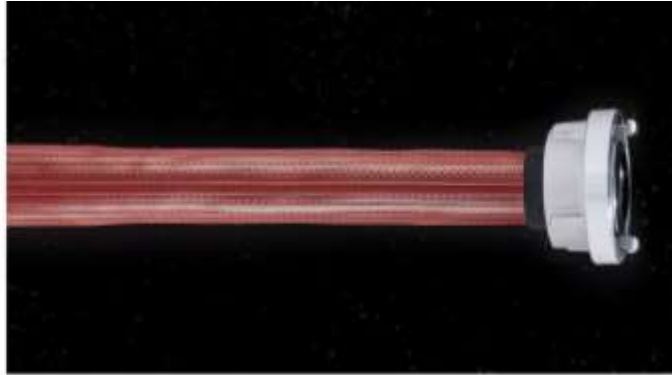

## **TYPE 3 Duraline, Progress Fire Hose.**

**Supplied with any type of hose couplings.**

**UK type:- BS-366. 2010    2½" Instantaneous Alloy.**

- Petrochemical
- Civil Defence
- Major Industrial
- Marine and Aviation
- B.S. 6391 Type 3 Fire Hose
- M.E.D. (Ships Wheel)  
Approved for Marine Use

## GENERAL DESCRIPTION

NOVA is a high quality fire hose for use by Professional Fire Fighters in the most demanding situations. It is constructed with an all synthetic woven textile reinforcement encased in high tensile PVC / Nitrile rubber forming a unified lining and cover. NOVA exceeds the requirements of BS 6391 for type 3 fire hose and is M.E.D. (Ships Wheel) approved for marine use (previously M.C.A).