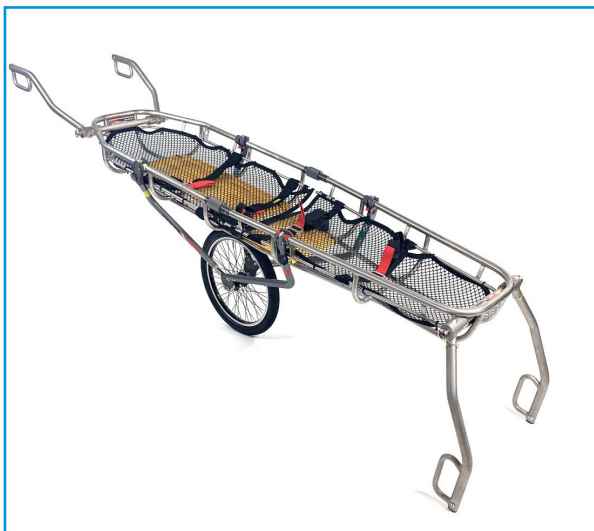

TITAN TI TIROL STRETCHER & KIT

Part of the stretcher range from Lyon Equipment

The TITAN TI SPLIT TAPERED STRETCHER and TIROL KIT is a lightweight and versatile patient transport system ideal for long haul retrieval and technical rescue on even the most difficult terrain.

The TIROL KIT is designed to fit a purpose-built TITAN TITANIUM SPLIT BASKET STRETCHER which has additional head and foot plates incorporated. The combination of these two lightweight products makes it easier to operate in hostile and inaccessible areas.

See overleaf for detailed product features

CODE	DESCRIPTION	WEIGHT	CONFORMITY
11-0119 TIROL	TITAN TI SPLIT TAPERED STRETCHER with handle mounting plates	9 kg	UKCA, CE, Class I Medical Device
TIROL-KIT	TIROL KIT includes light Mule, wheel system, handles, shoulder supports, storage bag	10.8 kg	N/A

TIROL features:

- Split apart design for ease of storage and transportation
- Lightweight Titanium frame
- Built in head and foot attachment points for handles
- 25.4 mm top tube allowing rescuers to maintain a good grip, especially in long carries
- Four StratLoad™ attachment points that make it quick to clip your stretcher bridle
- UHMW-PE Back Support
- High Density Polyethylene netting - HDPE