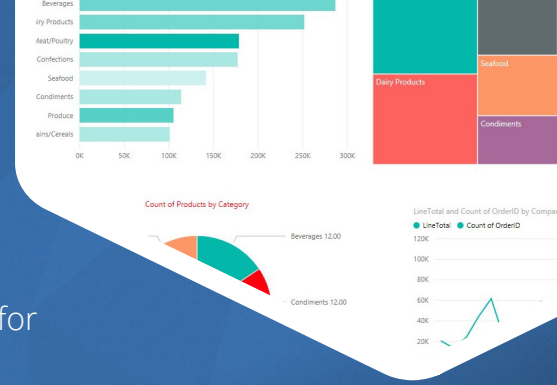

Power BI Accelerator

Quickly unlock the power of your data and gain powerful insights for your business with the Simpson Associates Power BI Accelerator

If you are an organisation looking to kick start your journey with Microsoft Power BI, Simpson Associates Power BI Accelerator will get you up and running fast.

You may well have data stored in on-premise data sources or cloud based systems such as Microsoft Dynamics CRM, Salesforce, Google Analytics, or Azure SQL server. Power BI allows you to quickly access the data and deliver insights for your business.

“The people at Simpson Associates have been brilliant. It’s their technical and business knowledge as well as their flexibility that has made the difference.”

Dev Shah - Head of IT, Makro

Our packaged offering includes everything you need to get you started, often enabling organisations to have a working Power BI solution within a month.

We have an offering to suit, whatever your requirements and budget. Each level contains the essentials to get you up and running with Power BI in a short timescale, including a full handover with knowledge share on completion.

Training is available as an option, plus ongoing support can be included in the Custom level, with options ranging from traditional support models right the way through to complete Software-as-a-Service delivery of your data requirements.

	<i>Beginners</i>	<i>Popular</i>	<i>Enterprise</i>
What's Included:	Essentials	Premium	Custom
Bespoke design	✓	✓	✓
Requirements gathering for relevant business need	✓	✓	✓
Commissioning of Power BI Tenant	✓	✓	✓
Build of data refresh processes	✓	✓	✓
Build of a Power BI Model	✓	✓	Unlimited
Installing, configuring & Connecting your on-premise/cloud data sources	1 data source	Up to 2 data sources*	Unlimited
Build of required reports	1 report	Up to 3 reports*	Unlimited
Build of required Power BI dashboards	1 dashboard	Up to 2 dashboards*	Unlimited
Setup of Active Directory Synchronisation	✓	✓	✓
Training delivered to key business users	✗ **	Up to 8 delegates	Unlimited
Optimised for Mobile	✗	✓	✓
Ongoing support	✗	✗	✓
Price	£11,995	£21,495	Price On Application

*Subject to initial scoping to validate complexity of requirement
**Training at additional cost available

All prices are exclusive of VAT.

Contact us to visualise your data today

T: +44 (0) 1904 234 510

E: info@simpson-associates.co.uk

W: www.simpson-associates.co.uk

A: Suite 3B, 20 George Hudson Street, York YO1 6WR

@simassoc

Simpson-Associates

Digital & App Innovation
Azure

Infrastructure
Azure

Data & AI
Azure

Specialist
Analytics