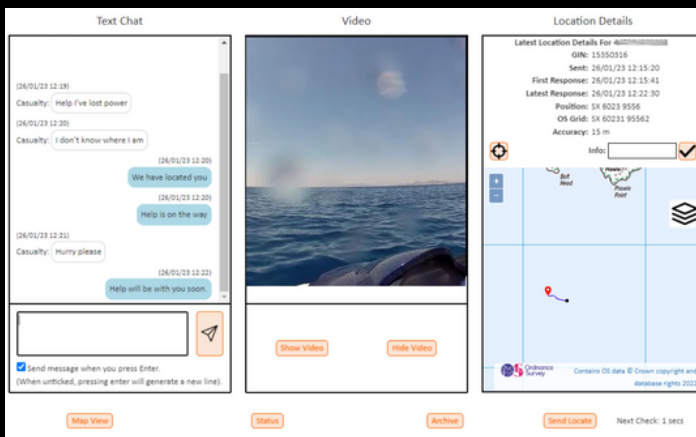

ICU-HUB

RELEASE 2023

ICU-HUB STANDALONE VERSION INCLUDES:

- OPERATOR LOCATE SCREEN WITH PRE-DETERMINED OR CUSTOM MESSAGES.
- PHONE NUMBER CHECKING FOR CORRECTNESS.
- MULTIPLE LANGUAGE TRANSLATION CAPABILITY.
- MONITORING OF CASUALTY RESPONSES.
- LOCATION OF PHONE AND TRACKING OF PHONE AFTER INITIAL CONTACT.
- DETERMINATION OF ACCURACY OF DATA.
- INSTANT MESSAGING WITH INTEGRATED LANGUAGE CONVERSIONS.
- ACCESS TO CASUALTY PHONE VIDEO AND CAMERA ROTATION.
- SHARING OF DATA BETWEEN OPERATORS.
- STORING OF ALL DATA FOR SUBSEQUENT REVIEW.
- FULL MAPPING AND TRACKING CAPABILITY.
- FULL ARCHIVING AND RETRIEVAL FEATURES.

INTEGRATED WITH MX SARMAN IT INCORPORATES AN EFFICIENT PLATFORM TO PERMIT:

- THE DISPLAY OF DATA ON BOTH LAND AND MARINE MAPPING/CHARTING
- THE INTEGRATION OF SEARCH MANAGEMENT ACTIONS AND PLANS TO MANAGE INCIDENTS.

COMMENT_ACCOED	2781323	Requested to respond: 4477994	automatically archived (no response after 24 hours)	25/02/2023, 11:28:33	56h, 2h, 33m	System
COMMENT_ACCOED	2781323	Locate set to inactive for Receiver: 4477994	automatically archived (no response after 24 hours)	25/02/2023, 11:28:33	56h, 2h, 33m	Andreas Kaptein
COMMENT_ACCOED	4477994	Requested to respond: 4477994	automatically archived (no response after 24 hours)	25/02/2023, 11:28:33	56h, 2h, 34m	System
COMMENT_ACCOED	4477994	Locate set to inactive for Receiver: 4477994	automatically archived (no response after 24 hours)	25/02/2023, 11:28:33	56h, 2h, 34m	Andreas Kaptein
COMMENT_ACCOED	4477994	Locate set to inactive for Receiver: 4477994	automatically archived (no response after 24 hours)	25/02/2023, 11:28:33	56h, 2h, 34m	Andreas Kaptein
COMMENT_ACCOED	4477994	Locate set to active for Receiver: 4477994	automatically archived (no response after 24 hours)	25/02/2023, 11:28:33	56h, 2h, 46m	Simon Jeffs
ACKNOWLEDGMENT	4477994	Timestamp: 2023-02-23 11:33		25/02/2023, 11:33:53	56h, 2h, 46m	Steve Wood
COMMENT_ACCOED	4477994	Video | Receiver: 4477994	Video Status: Connected | Timestamp: 2023-02-23 11:33 | GIN: 80189661	25/02/2023, 11:33:53	56h, 2h, 46m	Steve Wood
COMMENT_ACCOED	4477994	Video | Receiver: 4477994	Video Status: Connected | Timestamp: 2023-02-23 11:33 | GIN: 80189661	25/02/2023, 11:33:53	56h, 2h, 46m	Steve Wood
COMMENT_ACCOED	4477994	Locate set to inactive for Receiver: 4477994	automatically archived (no response after 24 hours)	25/02/2023, 11:33:45	56h, 2h, 46m	Simon Jeffs
COMMENT_ACCOED	4477994	Locate set to inactive for Receiver: 4477994	automatically archived (no response after 24 hours)	25/02/2023, 11:33:47	56h, 2h, 50m	Steve Wood
COMMENT_ACCOED	4477994	All Markers set to Visible		25/02/2023, 11:33:58	56h, 2h, 50m	Simon Jeffs
COMMENT_ACCOED	4477994	All Tracks set to Visible		25/02/2023, 11:33:56	56h, 2h, 50m	Simon Jeffs
COMMENT_ACCOED	4477994	All Markers set to Invisible		25/02/2023, 11:33:51	56h, 2h, 50m	Simon Jeffs
ACKNOWLEDGMENT	4477994	Timestamp: 2023-02-23 11:37		25/02/2023, 11:37:30	56h, 2h, 52m	Andreas Kaptein
COMMENT_ACCOED	4477994	Video | Receiver: 4477994	Video Status: Unable to Connect | Timestamp: 2023-02-23 11:38 | GIN: 4881958	25/02/2023, 11:38:04	56h, 2h, 52m	Simon Jeffs
COMMENT_ACCOED	4477994	Video | Receiver: 4477994	Video Status: Connected | Timestamp: 2023-02-23 11:38 | GIN: 4881958	25/02/2023, 11:38:06	56h, 2h, 52m	Simon Jeffs