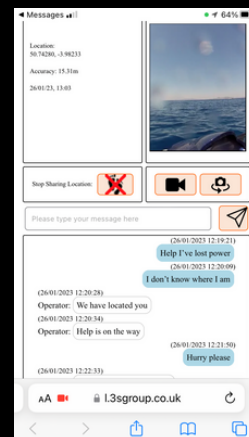

ICU-HUB

RELEASE 2023

ICU-HUB STANDALONE VERSION INCLUDES:

- OPERATOR LOCATE SCREEN WITH PRE-DETERMINED OR CUSTOM MESSAGES.
- PHONE NUMBER CHECKING FOR CORRECTNESS.
- MULTIPLE LANGUAGE TRANSLATION CAPABILITY.
- MONITORING OF CASUALTY RESPONSES.
- LOCATION OF PHONE AND TRACKING OF PHONE AFTER INITIAL CONTACT.
- DETERMINATION OF ACCURACY OF DATA.
- INSTANT MESSAGING WITH INTEGRATED LANGUAGE CONVERSIONS.
- ACCESS TO CASUALTY PHONE VIDEO AND CAMERA ROTATION.
- SHARING OF DATA BETWEEN OPERATORS.
- STORING OF ALL DATA FOR SUBSEQUENT REVIEW.
- FULL MAPPING AND TRACKING CAPABILITY.
- FULL ARCHIVING AND RETRIEVAL FEATURES.

INTEGRATED WITH MX SARMAN IT INCORPORATES AN EFFICIENT PLATFORM TO PERMIT:

- THE DISPLAY OF DATA ON BOTH LAND AND MARINE MAPPING/CHARTING
- THE INTEGRATION OF SEARCH MANAGEMENT ACTIONS AND PLANS TO MANAGE INCIDENTS.

COMMENT_ACCOED	2781323	Requested to respond: 4477994	automatically archived (no response after 24 hours)	25/02/2023, 11:28:33	56h, 2h, 33m	System
COMMENT_ACCOED	2781323	Locate set to inactive for Receiver: 4477994	automatically archived (no response after 24 hours)	25/02/2023, 11:28:33	56h, 2h, 33m	Andreas Kaptein
COMMENT_ACCOED	4477994	Requested to respond: 4477994	automatically archived (no response after 24 hours)	25/02/2023, 11:28:33	56h, 2h, 34m	System
COMMENT_ACCOED	4477994	Locate set to inactive for Receiver: 4477994	automatically archived (no response after 24 hours)	25/02/2023, 11:28:33	56h, 2h, 34m	Andreas Kaptein
COMMENT_ACCOED	4477994	Locate set to inactive for Receiver: 4477994	automatically archived (no response after 24 hours)	25/02/2023, 11:28:33	56h, 2h, 34m	Andreas Kaptein
COMMENT_ACCOED	4477994	Locate set to active for Receiver: 4477994	automatically archived (no response after 24 hours)	25/02/2023, 11:28:33	56h, 2h, 46m	Simon Jeffs
ACKNOWLEDGMENT	4477994	Timestamp: 2023-02-23 11:33		25/02/2023, 11:33:53	56h, 2h, 46m	Steve Wood
COMMENT_ACCOED	4477994	Video | Receiver: 4477994	Video Status: Connected | Timestamp: 2023-02-23 11:33 | GIN: 80189661	25/02/2023, 11:33:53	56h, 2h, 46m	Steve Wood
COMMENT_ACCOED	4477994	Video | Receiver: 4477994	Video Status: Connected | Timestamp: 2023-02-23 11:33 | GIN: 80189661	25/02/2023, 11:33:53	56h, 2h, 46m	Steve Wood
COMMENT_ACCOED	4477994	Locate set to inactive for Receiver: 4477994	automatically archived (no response after 24 hours)	25/02/2023, 11:33:45	56h, 2h, 46m	Simon Jeffs
COMMENT_ACCOED	4477994	Locate set to inactive for Receiver: 4477994	automatically archived (no response after 24 hours)	25/02/2023, 11:33:47	56h, 2h, 50m	Steve Wood
COMMENT_ACCOED	4477994	All Markers set to Visible		25/02/2023, 11:33:58	56h, 2h, 50m	Simon Jeffs
COMMENT_ACCOED	4477994	All Tracks set to Visible		25/02/2023, 11:33:56	56h, 2h, 50m	Simon Jeffs
COMMENT_ACCOED	4477994	All Markers set to Invisible		25/02/2023, 11:33:51	56h, 2h, 50m	Simon Jeffs
ACKNOWLEDGMENT	4477994	Timestamp: 2023-02-23 11:37		25/02/2023, 11:37:30	56h, 2h, 52m	Andreas Kaptein
COMMENT_ACCOED	4477994	Video | Receiver: 4477994	Video Status: Unable to Connect | Timestamp: 2023-02-23 11:38 | GIN: 4881958	25/02/2023, 11:38:04	56h, 2h, 52m	Simon Jeffs
COMMENT_ACCOED	4477994	Video | Receiver: 4477994	Video Status: Connected | Timestamp: 2023-02-23 11:38 | GIN: 4881958	25/02/2023, 11:38:06	56h, 2h, 52m	Simon Jeffs