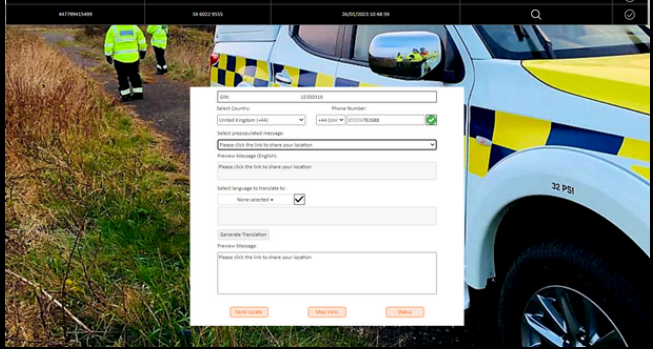

ICU-HUB

RELEASE 2023

MX LOCATE IS A PHONE LOCATION SOLUTION INTEGRATED WITHIN THE MX SARMAN SOLUTION. IN USE WITH POLICE AND RESCUE SERVICES IT HAS SUCCESSFULLY AIDED IN THE LOCATION AND RESCUE OF MISSING PERSONS IN THE UK AND INTERNATIONALLY. MX LOCATE IS A 'FIRST-STRIKE' SOLUTION; IF A MISSING PERSONS PHONE NUMBER WAS KNOWN, IT COULD BE 'PINGED' TO IDENTIFY THE LOCATION OF THAT PHONE, WITH THE PERSONS PERMISSION. THE SOLUTION WAS DEPLOYED IN BOTH LAND AND SEA ENVIRONMENTS.

WORKING CLOSELY WITH THE MARITIME COASTGUARD AGENCY (UK COASTGUARD), AN ENHANCED VERSION OF THE SOLUTION WAS DEVELOPED, AS AN INTEGRATION OF MX SARMAN AND AS A STAND-ALONE WEB-BASED SOLUTION, BRANDED AS ICU-HUB. THE ICU-HUB SOLUTION INCLUDES UNIQUE FEATURES IN THE LOCATION, COMMUNICATION AND RECOVERY OF CASUALTIES ON LAND AND SEA.

INTEGRATED WITH MX SARMAN IT INCORPORATES AN EFFICIENT PLATFORM TO PERMIT:

- THE DISPLAY OF DATA ON BOTH LAND AND MARINE MAPPING/CHARTING
- THE INTEGRATION OF SEARCH MANAGEMENT ACTIONS AND PLANS TO MANAGE INCIDENTS.