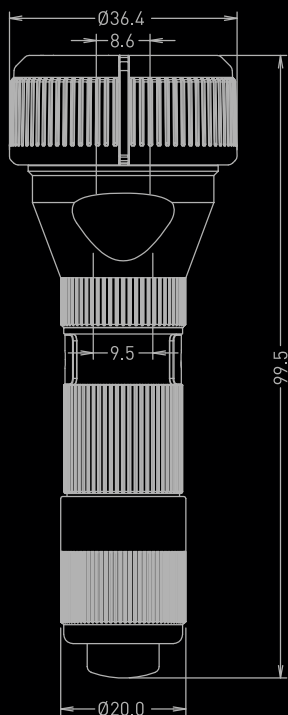

RAZE[®]
TACTICAL

RECON4

RECON4

RECON4 FEATURES

- Multispectral: filtered light outputs
- Covert: Low light & quiet to use
- Uses 1x AA battery (16 hrs runtime)
- Output: 3 lumens (without colour filter)
- Momentary-on push button
- Twist tail-cap for constant-on
- Removable filter cap allows other colour combinations to be used
- Easy to locate RED filter in the dark
- Two-way clip allows for multiple carry options & for attaching paracord
- Compact & lightweight
- Knurling for easy grip
- Runtime: 16 hrs (1x AA)
- Weight: 61.5g
- Waterproof to IPX6