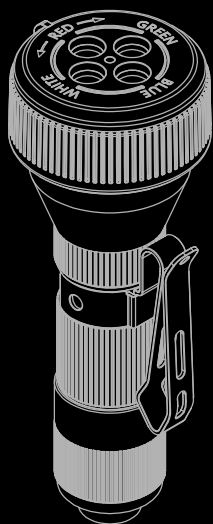

RAZE[®]
TACTICAL

RECON4

RECON4

RECON4 FEATURES

- Multispectral: filtered light outputs
- Covert: Low light & quiet to use
- Uses 1x AA battery (16 hrs runtime)
- Output: 3 lumens (without colour filter)
- Momentary-on push button
- Twist tail-cap for constant-on
- Removable filter cap allows other colour combinations to be used
- Easy to locate RED filter in the dark
- Two-way clip allows for multiple carry options & for attaching paracord
- Compact & lightweight
- Knurling for easy grip
- Runtime: 16 hrs (1x AA)
- Weight: 61.5g
- Waterproof to IPX6