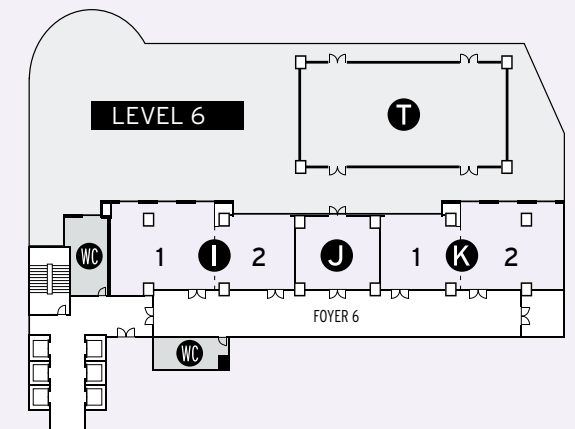

PANAMA · PANAMA CITY

ROOMS LEVEL 4 PANAMA

ROOMS LEVEL 6
ROMA
MILANO
DUBLIN
THE SYXTH

ROOMS LEVEL 4	Area m ² (p ²)	Width m (ft)	Length m (ft)	Height m (ft)	Theater	Classroom	U	Banquet	Cocktail
H PANAMA	1347 (14499)	20.7 (68)	65 (213)	5 (16)	1600	800	N/A	900	1500
PANAMA 1	473 (5091)	20.7 (68)	13 (43)	5 (16)	450	260	70	300	350
PANAMA 2	349 (3757)	20.7 (68)	12 (29)	5 (16)	350	200	55	200	300
PANAMA 3	258 (2777)	20.7 (68)	17 (56)	5 (16)	180	120	45	100	200
PANAMA 4	267 (2874)	20.7 (68)	23 (75)	5 (16)	180	120	45	100	200
FOYER 3	260 (2799)	6.7 (22)	41 (135)	5 (16)	N/A	N/A	N/A	N/A	N/A
FOYER 4	205 (2206)	N/A	N/A	5 (16)	N/A	N/A	N/A	N/A	N/A
FOYER 5	260 (2207)	N/A	N/A	5 (16)	N/A	N/A	N/A	N/A	N/A

ROOMS LEVEL 6	Area m ² (p ²)	Width m (ft)	Length m (ft)	Height m (ft)	Theater	Classroom	U	Banquet	Cocktail
I ROMA	150 (1615)	N/A	19 (62)	4 (13)	70	60	45	60	100
ROMA 1	93 (1001)	8.5 (28)	11 (36)	4 (13)	30	20	20	30	40
ROMA 2	57 (614)	7.5 (25)	8 (26)	4 (13)	30	20	20	30	40
K MILANO	150 (1615)	7.5 (25)	19.5 (64)	4 (13)	70	60	45	60	100
MILANO 1	57 (614)	7.5 (25)	8.5 (28)	4 (13)	30	20	20	30	40
MILANO 2	93 (1001)	7.5 (25)	11 (36)	4 (13)	30	20	20	30	40
J DUBLIN	60 (646)	7.5 (25)	9 (29)	4 (13)	40	24	20	30	40
T THE SYXTH	336 (3617)	14 (46)	24 (79)	4.3 (14)	350	200	50	240	300
FOYER 6	177 (1905)	N/A	N/A	4 (13)	N/A	N/A	N/A	N/A	N/A