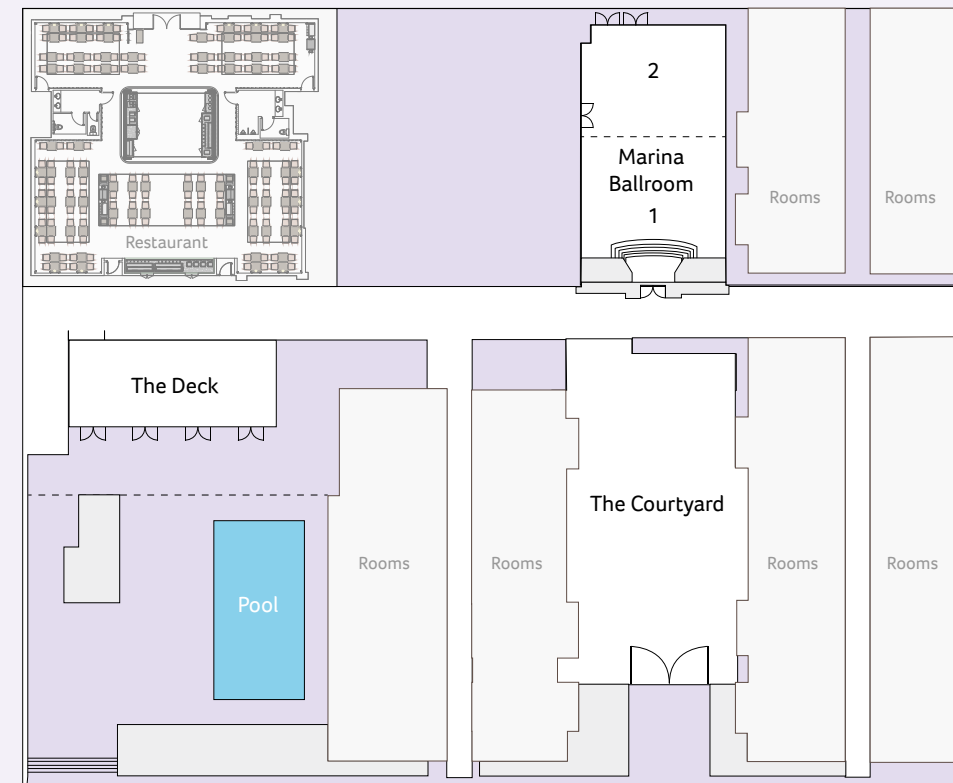

POOLSIDE

Room name	Square feet	Dimensions	Height	Banquet	Theater	Classroom	Reception	2/6 class	U-shape	Conference
Marina	2,196	37'1" x 58'10"	9'7"	160	240	120	220	80	50	60
Marina 1	1,080	37'1" x 28'6"	9'7"	70	80	40	120	30	20	30
Marina 2	1,116	37'1" x 30'1"	9'7"	80	110	60	125	40	25	30
The deck	1,170	52'9" x 22'	8'5"	100	-	-	125	-	-	-
The courtyard	3,612	84' x 43'	-	180	-	-	300	-	-	-
Poolside	-	-	-	100	-	-	150	-	-	-