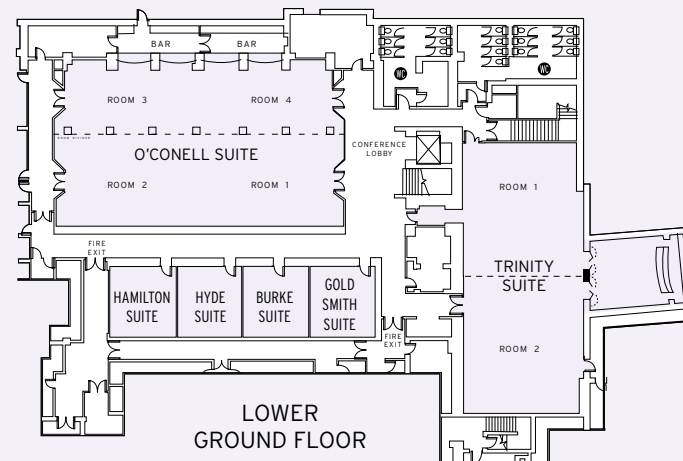

RIU

PLAZA

HOTEL RIU PLAZA THE GRESHAM DUBLIN

IRELAND · DUBLIN

LOWER GROUND FLOOR

TRINITY
O'CONNELL
GOLDSMITH SUITE
BURKE
HYDE
HAMILTON

ROOM FIRSTS FLOOR

THE BALLROOM
SWIFT ROOM

RIU HOTELS & RESORTS

ROOM LOWER GROUND FLOOR	Area m² (ft²)	Width m (ft)	Length m (ft)	Height m (ft)	Theate	Classroom	U Shape	Banquet	Cocktail
TRINITY SUITE	181 (1948)	21.6 (233)	8.4 (90)	2.74 (29)	180	70	40	110	160
TRINITY ROOM 1	91 (980)	10.8 (116)	8.4 (90)	2.74 (29)	80	30	30	50	60
TRINITY ROOM 2	92 (980)	10.8 (116)	8.4 (90)	2.74 (29)	80	30	30	50	60
O'CONNELL SUITE	289 (3111)	13.5 (145)	21.4 (230)	2.74 (29)	180	70	40	130	200
O'CONNELL ROOM 1	182 (1959)	8.5 (92)	21.4 (230)	2.74 (29)	80	30	30	50	60
O'CONNELL ROOM 4	108 (1163)	5 (54)	21.4 (230)	2.74 (29)	80	30	30	50	60
GOLDSMITH SUITE	24 (258)	4.57 (49)	5.18 (56)	2.74 (29)	20	12	12	N/A	N/A
BURKE ROOM	24 (258)	4.57 (49)	5.18 (56)	2.74 (29)	20	12	12	N/A	N/A
HYDE ROOM	24 (258)	4.57 (49)	5.18 (56)	2.74 (29)	20	12	12	N/A	N/A
HAMILTON ROOM	24 (258)	4.57 (49)	5.18 (56)	2.74 (29)	20	12	12	N/A	N/A

ROOM FIRST FLOOR	Area m² (ft²)	Width m (ft)	Length m (ft)	Height m (p)	Theater	Classroom	U-Shape	Banquet	Cocktail
THE BALLROOM	320 (3445)	13.9 (150)	23 (248)	4 (43)	260	150	60	180	300
SWIFT ROOM	91 (980)	8.53 (92)	11 (118)	2.74 (29)	80	40	30	50	60