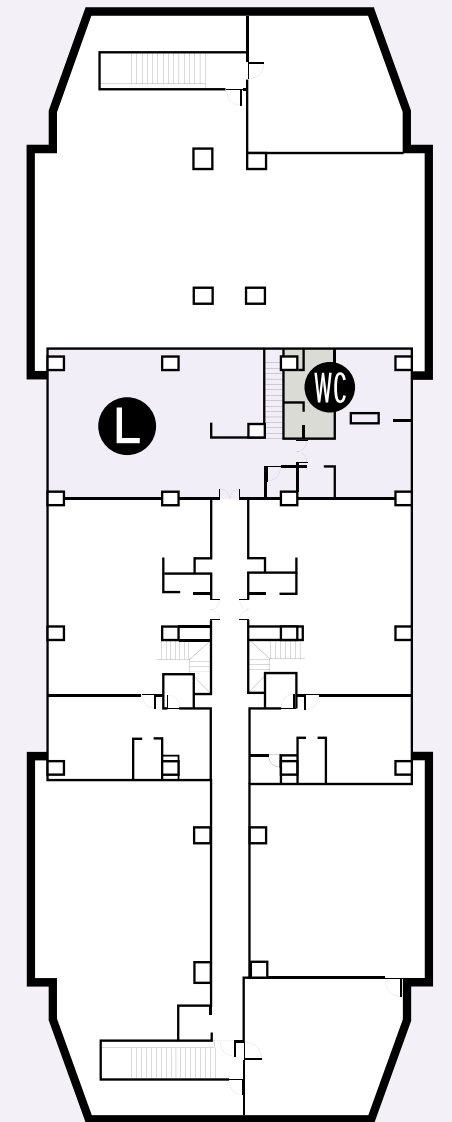

RIU

PLAZA

HOTEL RIU PLAZA PANAMA

PANAMA · PANAMA CITY

ROOMS LEVEL 34
THE PENTHOUSE

ROOMS LEVEL 34	Area m² (p²)	Width m (ft)	Length m (ft)	Height m (ft)	Theater	Classroom	U-Shape	Banquet	Cocktail
L THE PENTHOUSE	300 (3232)	N/A	N/A	6,4 (69)	60	24	25	60	80