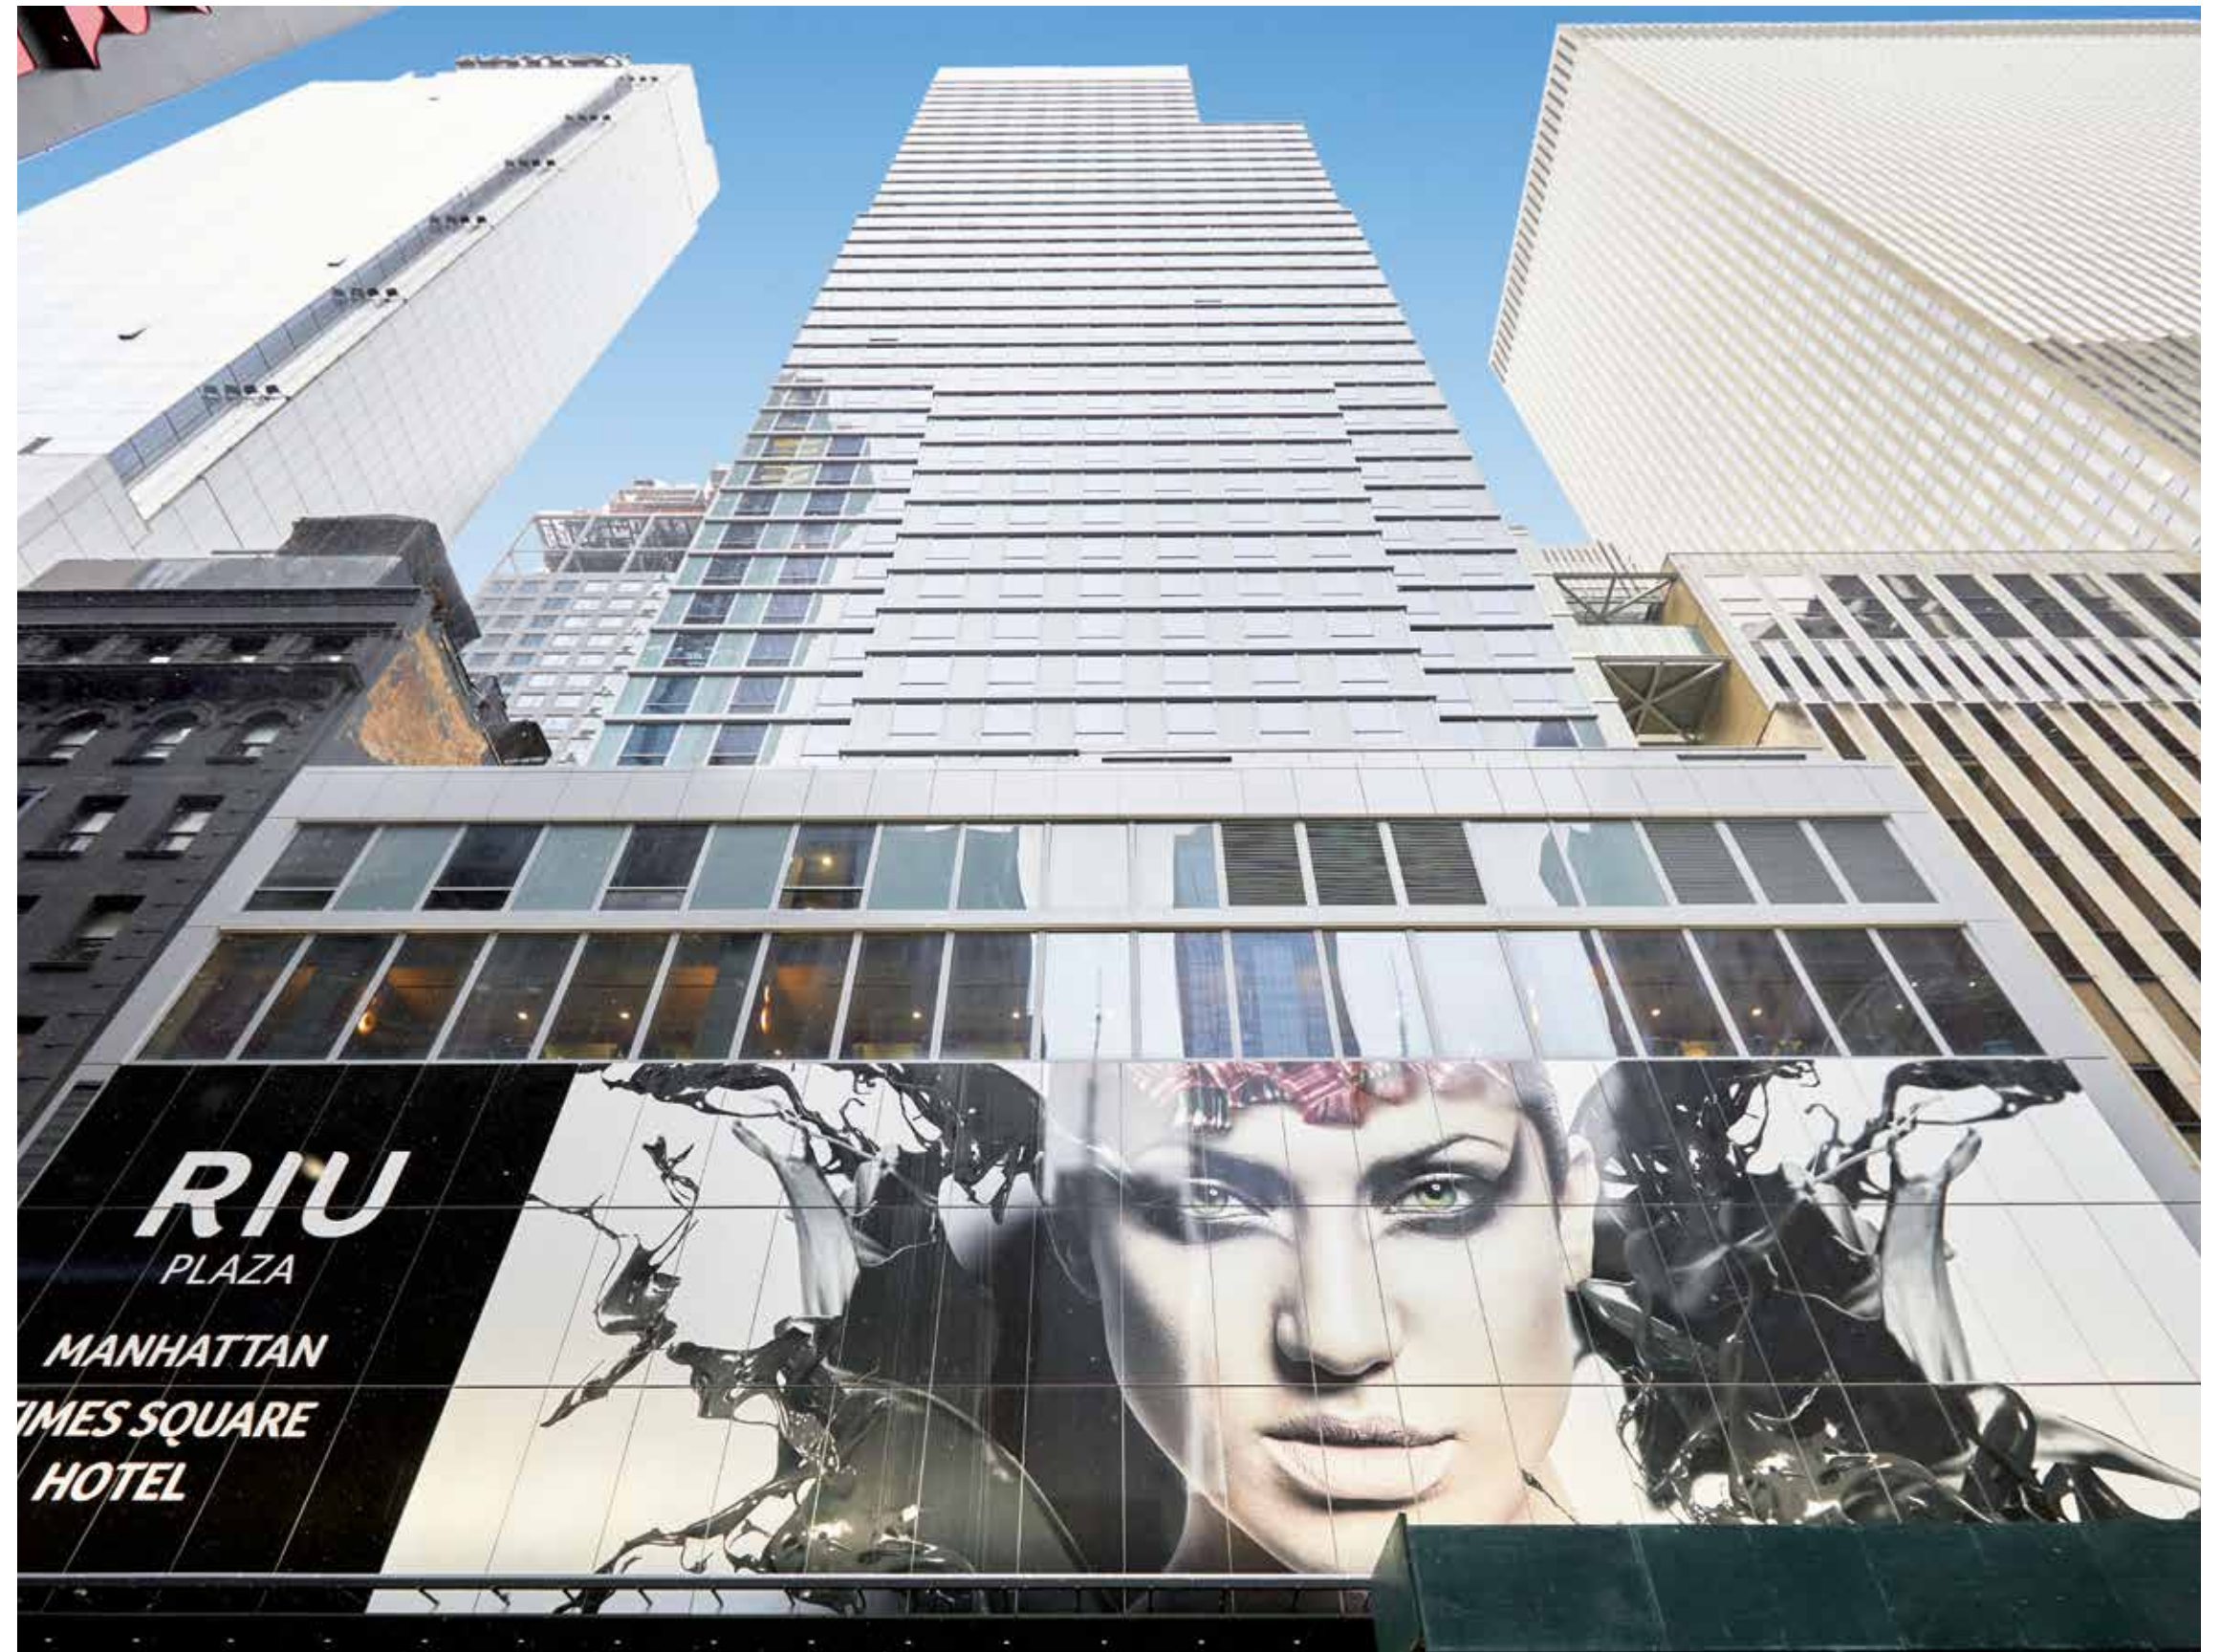

Puente de Brooklyn

Times Square

RIU

PLAZA

HOTEL RIU PLAZA MANHATTAN TIMES SQUARE

USA · NEW YORK

307 West 46th Street, Manhattan - Nueva York

Located at Times Square, in
the heart of Manhattan
Near Broadway and Central Park
16 miles from John F. Kennedy
International Airport (JFK)
10 miles from La Guardia
International Airport (LGA)

RIU HOTELS & RESORTS

RIU

PLAZA

HOTEL RIU PLAZA MANHATTAN TIMES SQUARE

USA · NEW YORK

47 FLOORS
& 656 BEDROOMS

Deluxe Bedrooms
Family Bedrooms
Suites

RIU