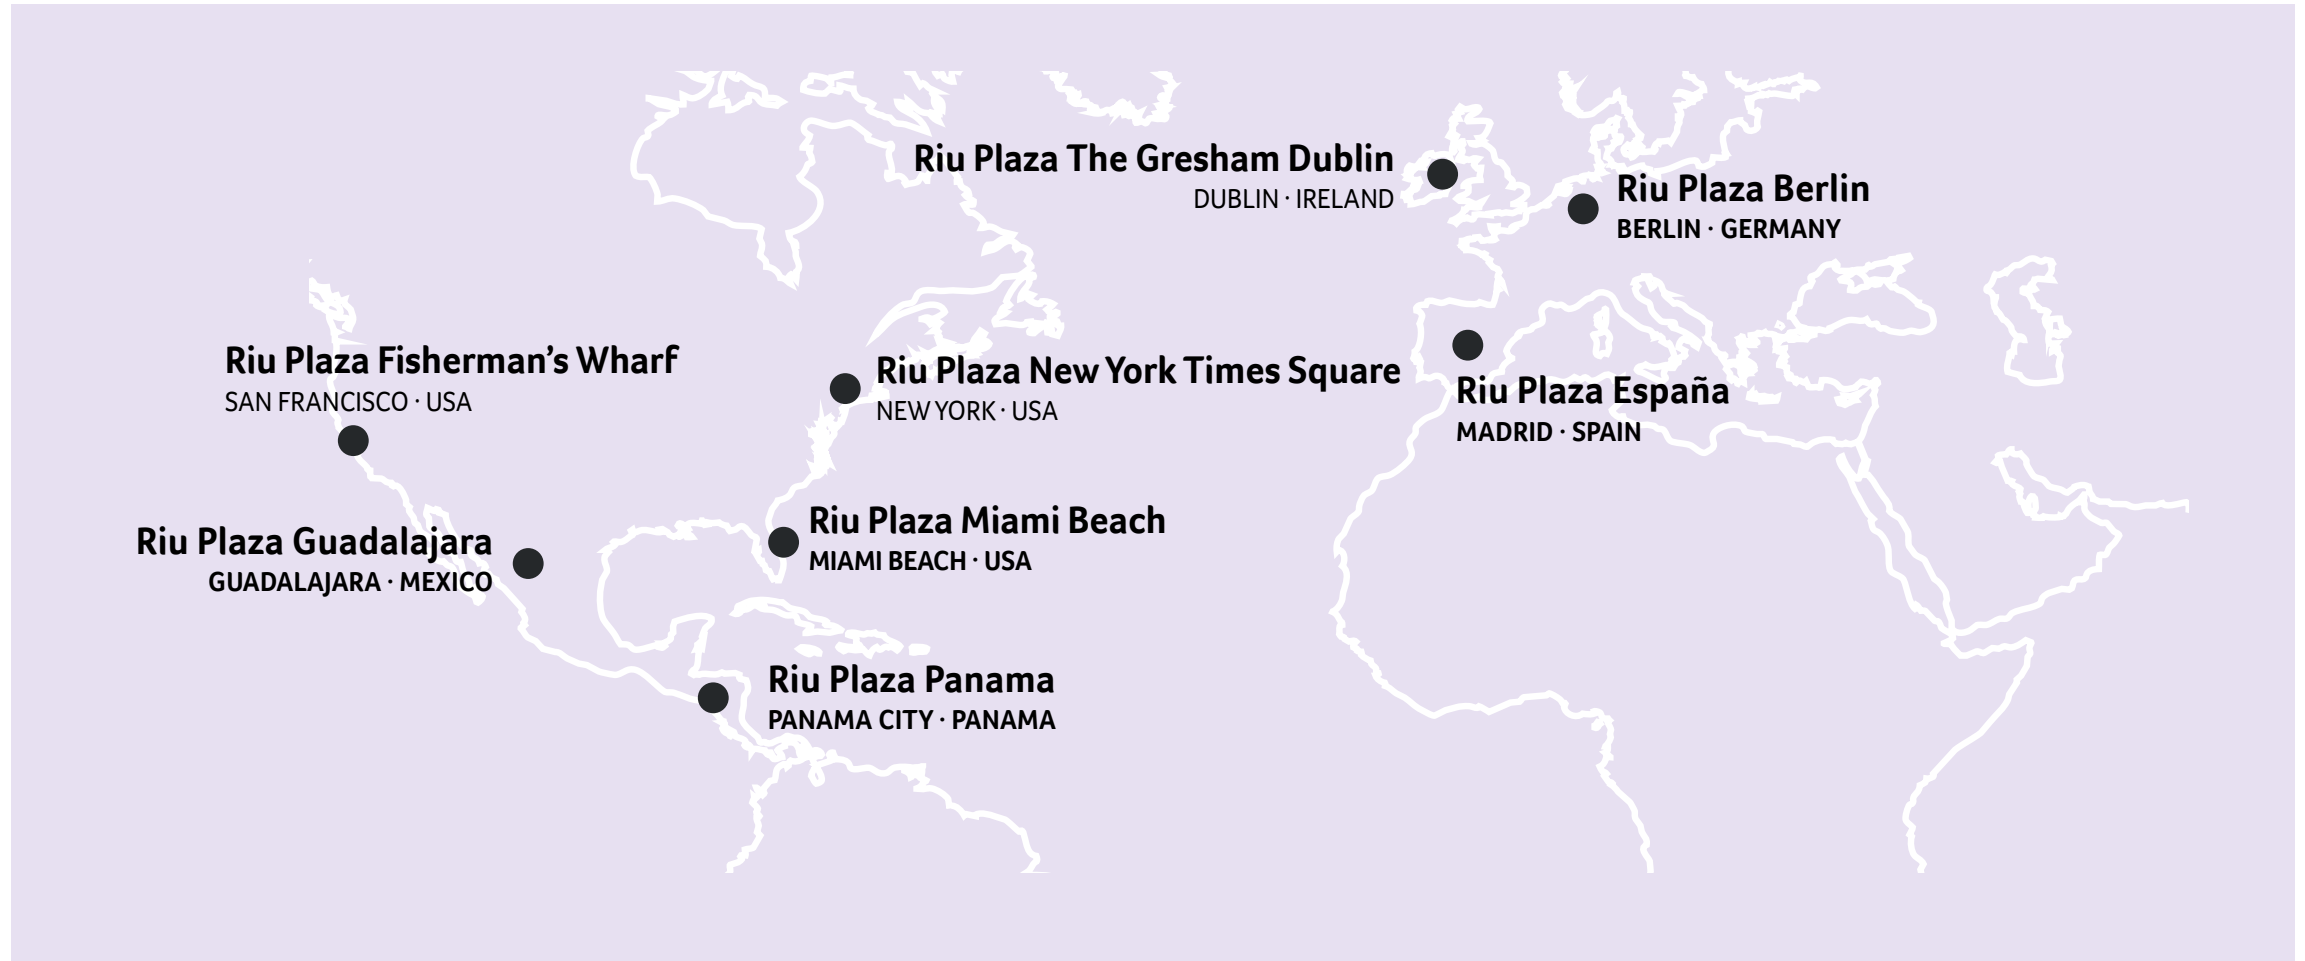

RIU
PLAZA

IN THE HEART OF THE CITY

RIU PLAZA

Stay in the heart
of the city and the city
will stay in your heart

Our hotels were designed to
offer an unforgettable travel
experience.

Enjoy the modern and carefully
designed facilities and
excellent location in the heart
of each city.

RIU

PLAZA

New hotels, services and facilities

Discover Riu Plaza Hotels in the best cities in the world

In Riu Hotels we work to enhance our leisure offer every day, to offer you a hotel chain which is evolving, coming ever closer to your demands.

LONDON

TORONTO

NEW YORK

RIU

PLAZA

HOTEL RIU PLAZA PANAMA

PANAMA · PANAMA CITY

Located in the heart
of Panama City's
financial district

RIU

PLAZA

HOTEL RIU PLAZA PANAMA

PANAMA · PANAMA CITY

PLACES OF INTEREST IN PANAMA

La Cinta Costera

Casco antiguo

Río Chagres