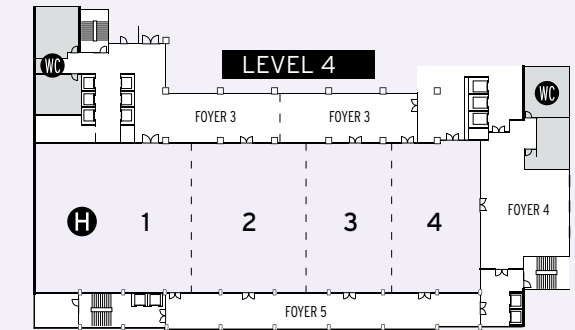

PANAMA · PANAMA CITY

ROOMS LEVEL 4 PANAMA

ROOMS LEVEL 6
ROMA
MILANO
DUBLIN
THE SYXTH

ROOMS LEVEL 4	Area m ² (p ²)	Width m (ft)	Length m (ft)	Height m (ft)	Theater	Classroom	U	Banquet	Cocktail
H PANAMA	1347 (14499)	20.7 (68)	65 (213)	5 (16)	1600	800	N/A	900	1500
PANAMA 1	473 (5091)	20.7 (68)	13 (43)	5 (16)	450	260	70	300	350
PANAMA 2	349 (3757)	20.7 (68)	12 (29)	5 (16)	350	200	55	200	300
PANAMA 3	258 (2777)	20.7 (68)	17 (56)	5 (16)	180	120	45	100	200
PANAMA 4	267 (2874)	20.7 (68)	23 (75)	5 (16)	180	120	45	100	200
FOYER 3	260 (2799)	6.7 (22)	41 (135)	5 (16)	N/A	N/A	N/A	N/A	N/A
FOYER 4	205 (2206)	N/A	N/A	5 (16)	N/A	N/A	N/A	N/A	N/A
FOYER 5	260 (2207)	N/A	N/A	5 (16)	N/A	N/A	N/A	N/A	N/A

ROOMS LEVEL 6	Area m ² (p ²)	Width m (ft)	Length m (ft)	Height m (ft)	Theater	Classroom	U	Banquet	Cocktail
I ROMA	150 (1615)	N/A	19 (62)	4 (13)	70	60	45	60	100
ROMA 1	93 (1001)	8.5 (28)	11 (36)	4 (13)	30	20	20	30	40
ROMA 2	57 (614)	7.5 (25)	8 (26)	4 (13)	30	20	20	30	40
K MILANO	150 (1615)	7.5 (25)	19.5 (64)	4 (13)	70	60	45	60	100
MILANO 1	57 (614)	7.5 (25)	8.5 (28)	4 (13)	30	20	20	30	40
MILANO 2	93 (1001)	7.5 (25)	11 (36)	4 (13)	30	20	20	30	40
J DUBLIN	60 (646)	7.5 (25)	9 (29)	4 (13)	40	24	20	30	40
T THE SYXTH	336 (3617)	14 (46)	24 (79)	4.3 (14)	350	200	50	240	300
FOYER 6	177 (1905)	N/A	N/A	4 (13)	N/A	N/A	N/A	N/A	N/A