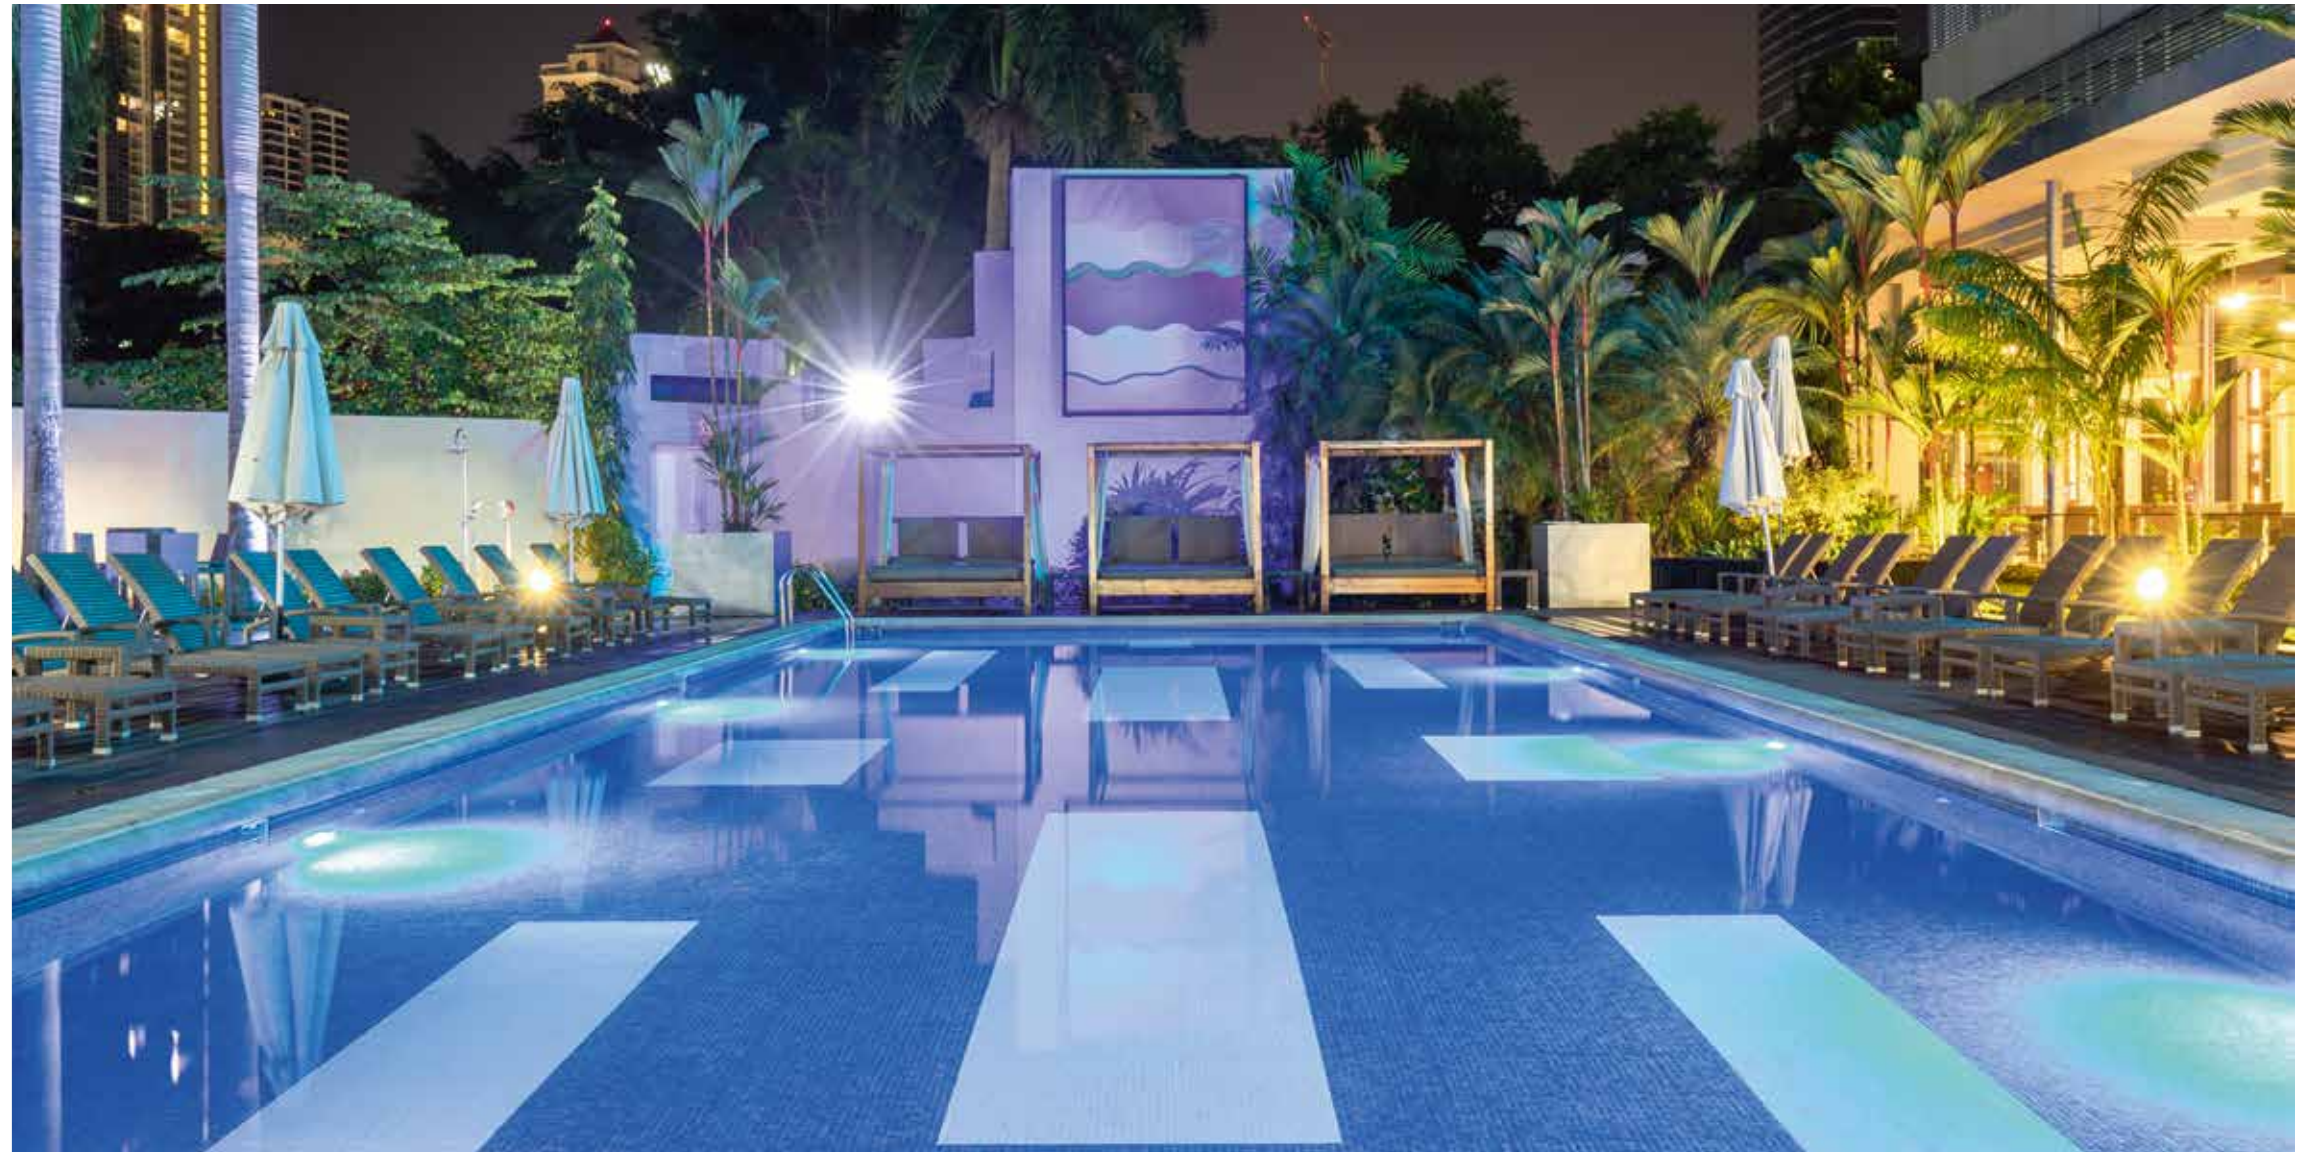

RIU

PLAZA

HOTEL RIU PLAZA PANAMA

PANAMA · PANAMA CITY

OTHER SERVICES AND FACILITIES

- Outdoor pool
- Outside loungers
- Terrace/Solarium
- Fitness studio
- Renova Spa & Wellness Center
- Beauty salon
- Gift shop
- Valet parking