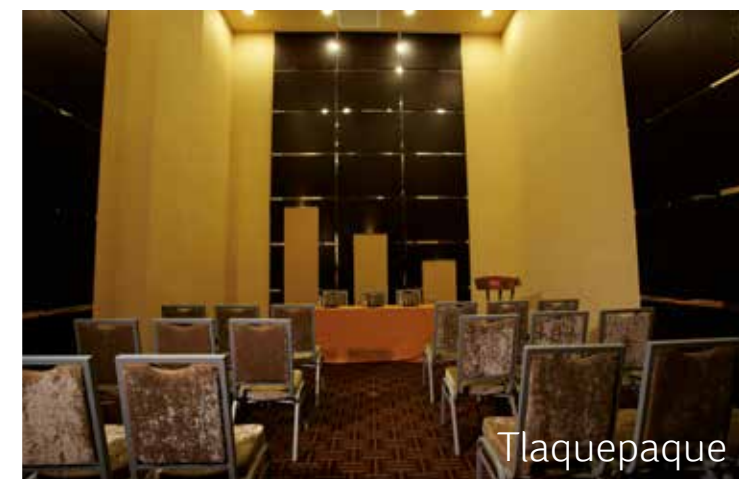

RIU

PLAZA

HOTEL RIU PLAZA GUADALAJARA

MEXICO · GUADALAJARA

LEVEL 1

CHAPALA

ZAPORAN

CAREYES

TEQUILA

TLAQUEPAQUE

TONALÁ

VALLARTA

DECAPOLIS

JALISCO

RIU HOTELS & RESORTS