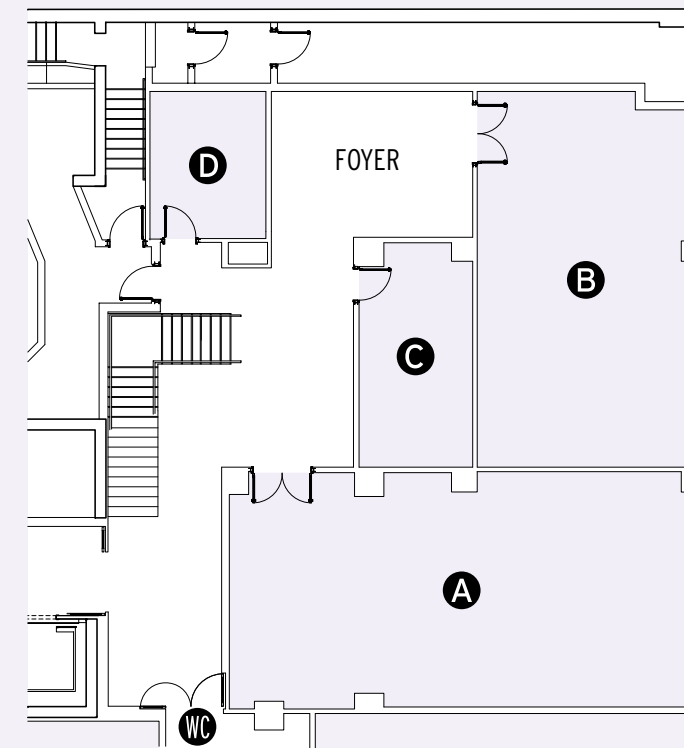

PLAZA

HOTEL RIU PLAZA NEW YORK TIMES SQUARE

USA · NEW YORK

ROOM BASEMENT LEVEL

- ROOM A
- ROOM B
- ROOM C
- ROOM D
- FOYER

ROOM BASEMENT LEVEL	Area m ² (ft ²)	Width m (ft)	Length m (ft)	Height m (p)	Theater	Classroom	U-Shape	Banquet	Cocktail
ROOM A	86 (925)	6.5 (21)	13 (43)	3 (9.8)	75	45	33	N/A	75
ROOM B	66 (710)	6 (19.5)	11 (36)	3 (9.8)	70	39	27	N/A	55
ROOM C (Boardroom)	19 (204)	3.8 (12.5)	5 (16.5)	3 (9.8)	12	12	12	12	12
ROOM D (Boardroom)	13 (139)	3.6 (12)	3.6 (12)	3 (9.8)	N/A	5	5	5	5
FOYER	29 (308)	N/A	N/A	N/A	N/A	N/A	N/A	N/A	30