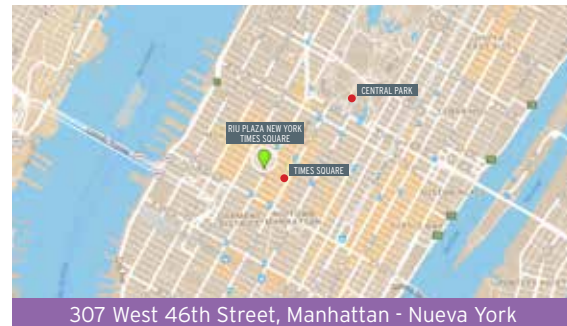

HOTEL RIU PLAZA MIAMI BEACH

USA · MIAMI BEACH

PLACES OF INTEREST IN MIAMI BEACH

Art District

Fairchild Tropical Garcaayne

Parque Nacional Biscaynedens

South Beach

Zoo Miami

Museo Lowe Arts

RIU

PLAZA

HOTEL RIU PLAZA NEW YORK TIMES SQUARE

USA · NEW YORK

Located in the Theater District
1 block away from Times Square
Near Broadway and Central Park
16 miles from John F. Kennedy
International Airport
10 miles from La Guardia
International Airport