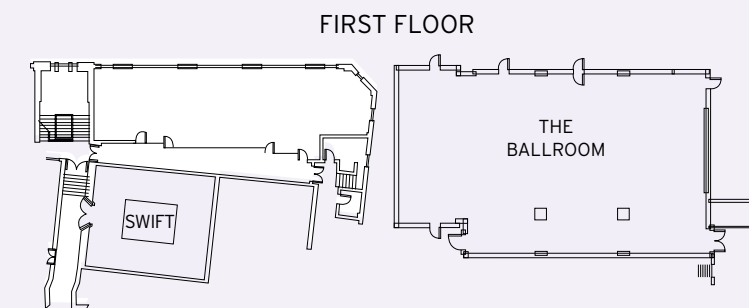

RIU

PLAZA

HOTEL RIU PLAZA THE GRESHAM DUBLIN

IRELAND · DUBLIN

LOWER GROUND FLOOR

TRINITY
O'CONNELL
GOLDSMITH SUITE
BURKE
HYDE
HAMILTON

ROOM FIRSTS FLOOR

THE BALLROOM
SWIFT ROOM

RIU HOTELS & RESORTS

ROOM LOWER GROUND FLOOR	Area m² (ft²)	Width m (ft)	Length m (ft)	Height m (ft)	Theate	Classroom	U Shape	Banquet	Cocktail
TRINITY SUITE	181 (1948)	21.6 (233)	8.4 (90)	2.74 (29)	180	70	40	110	160
TRINITY ROOM 1	91 (980)	10.8 (116)	8.4 (90)	2.74 (29)	80	30	30	50	60
TRINITY ROOM 2	92 (980)	10.8 (116)	8.4 (90)	2.74 (29)	80	30	30	50	60
O'CONNELL SUITE	289 (3111)	13.5 (145)	21.4 (230)	2.74 (29)	180	70	40	130	200
O'CONNELL ROOM 1	182 (1959)	8.5 (92)	21.4 (230)	2.74 (29)	80	30	30	50	60
O'CONNELL ROOM 4	108 (1163)	5 (54)	21.4 (230)	2.74 (29)	80	30	30	50	60
GOLDSMITH SUITE	24 (258)	4.57 (49)	5.18 (56)	2.74 (29)	20	12	12	N/A	N/A
BURKE ROOM	24 (258)	4.57 (49)	5.18 (56)	2.74 (29)	20	12	12	N/A	N/A
HYDE ROOM	24 (258)	4.57 (49)	5.18 (56)	2.74 (29)	20	12	12	N/A	N/A
HAMILTON ROOM	24 (258)	4.57 (49)	5.18 (56)	2.74 (29)	20	12	12	N/A	N/A

ROOM FIRST FLOOR	Area m² (ft²)	Width m (ft)	Length m (ft)	Height m (p)	Theater	Classroom	U-Shape	Banquet	Cocktail
THE BALLROOM	320 (3445)	13.9 (150)	23 (248)	4 (43)	260	150	60	180	300
SWIFT ROOM	91 (980)	8.53 (92)	11 (118)	2.74 (29)	80	40	30	50	60