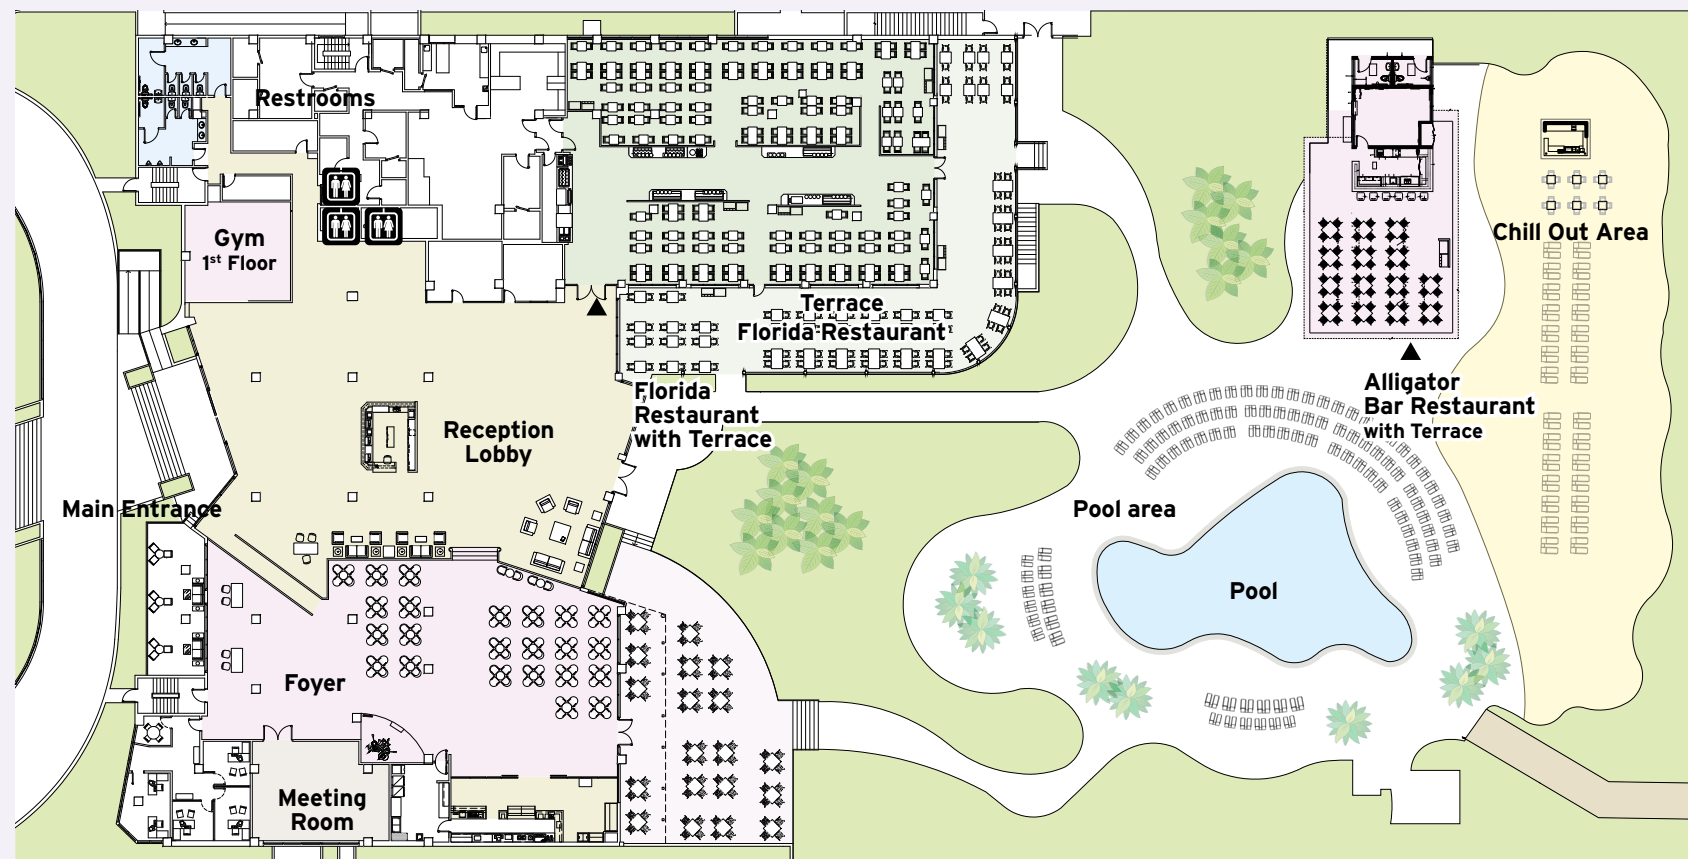

RIU

PLAZA

HOTEL RIU PLAZA MIAMI BEACH

USA · MIAMI BEACH

MEETINGS & EVENTS

1.344sqft – 125sqm

Up to 300 people

1 meeting room
and exterior venues
(Pool area and bar)

RIU

PLAZA

HOTEL RIU PLAZA MIAMI BEACH

USA · MIAMI BEACH

LOWER GROUND FLOOR

- MIAMI
- BAR ALLIGATOR
- POOL AREA
- SAND BOX
- FLORIDA RESTAURANT
- FOYER

SALAS PLANTA BAJA	Area m ² (p ²)	Ancho m (p)	Largo m (p)	Altura m (p)	Teatro	Escuela	U	Banquete	Cocktail
MIAMI	53 (570)	7 (23)	7.5 (24.8)	4 (13)	60	30	30	40	55
FOYER	160 (1722)	20.5 (67)	15 (50)	N/A	N/A	N/A	N/A	80	125
BAR ALLIGATOR	107 (1156)	10 (34)	10 (34)	N/A	N/A	N/A	N/A	50	80
POOL AREA	232 (2500)	N/A	N/A	N/A	N/A	N/A	N/A	150	200
SAND BOX	198 (2130)	13.5 (45)	58 (190)	N/A	N/A	N/A	N/A	150	250
FLORIDA RESTAURANT	334 (3600)	17.4 (57)	26.5 (87)	N/A	N/A	N/A	N/A	190	N/A
FLORIDA RESTAURANT TERR.	92 (990)	5 (17)	23 (76)	N/A	N/A	N/A	N/A	125	175