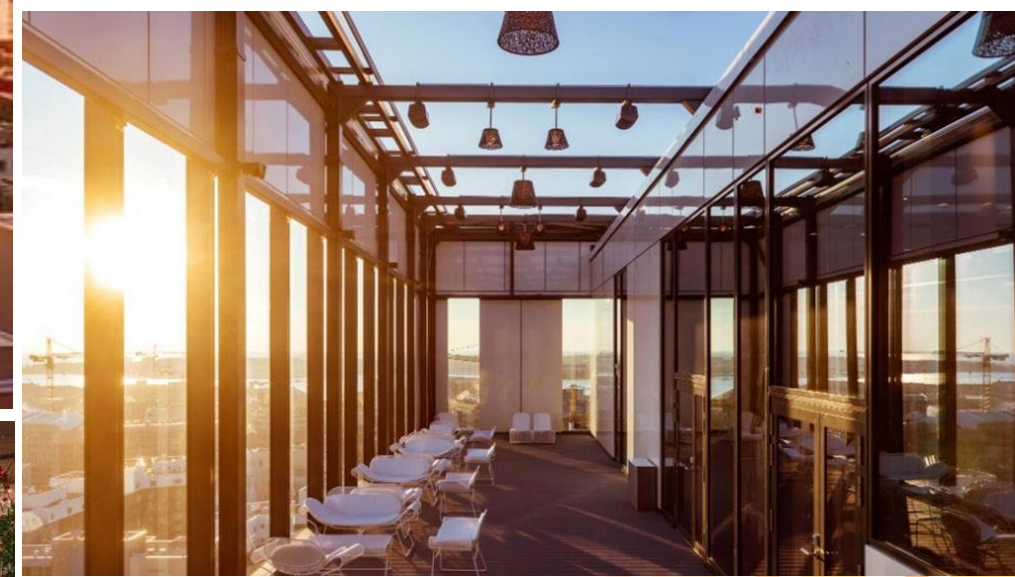

CLARION HOTEL HELSINKI, FINLAND