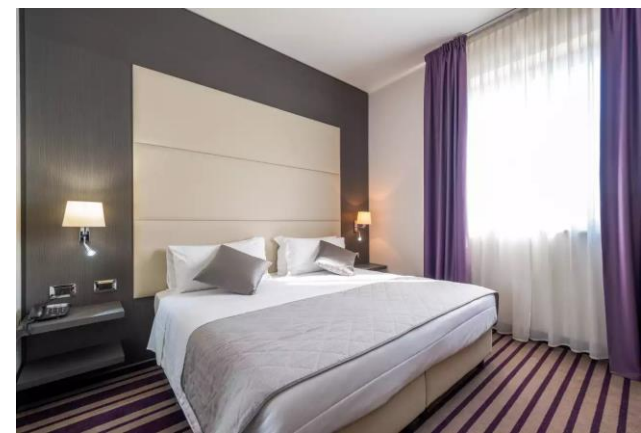

**QUALITY HOTEL GREEN PALACE
MONTEROTONO ROME, ITALY**