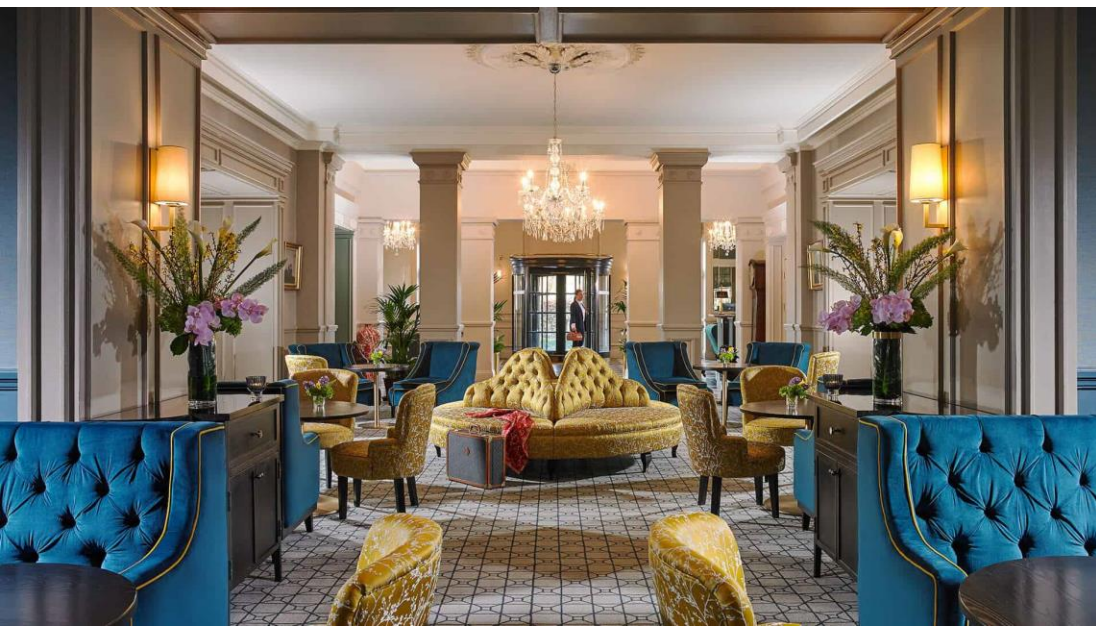

THE HARDIMAN GALWAY, IRELAND

An Ascent Hotel Collection member