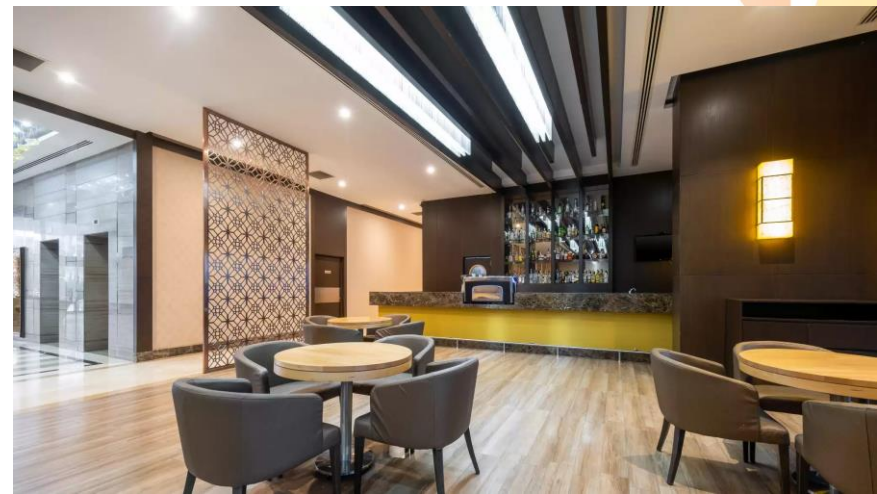

**CLARION HOTEL ISTANBUL
MAHMUTBEY, TURKEY**