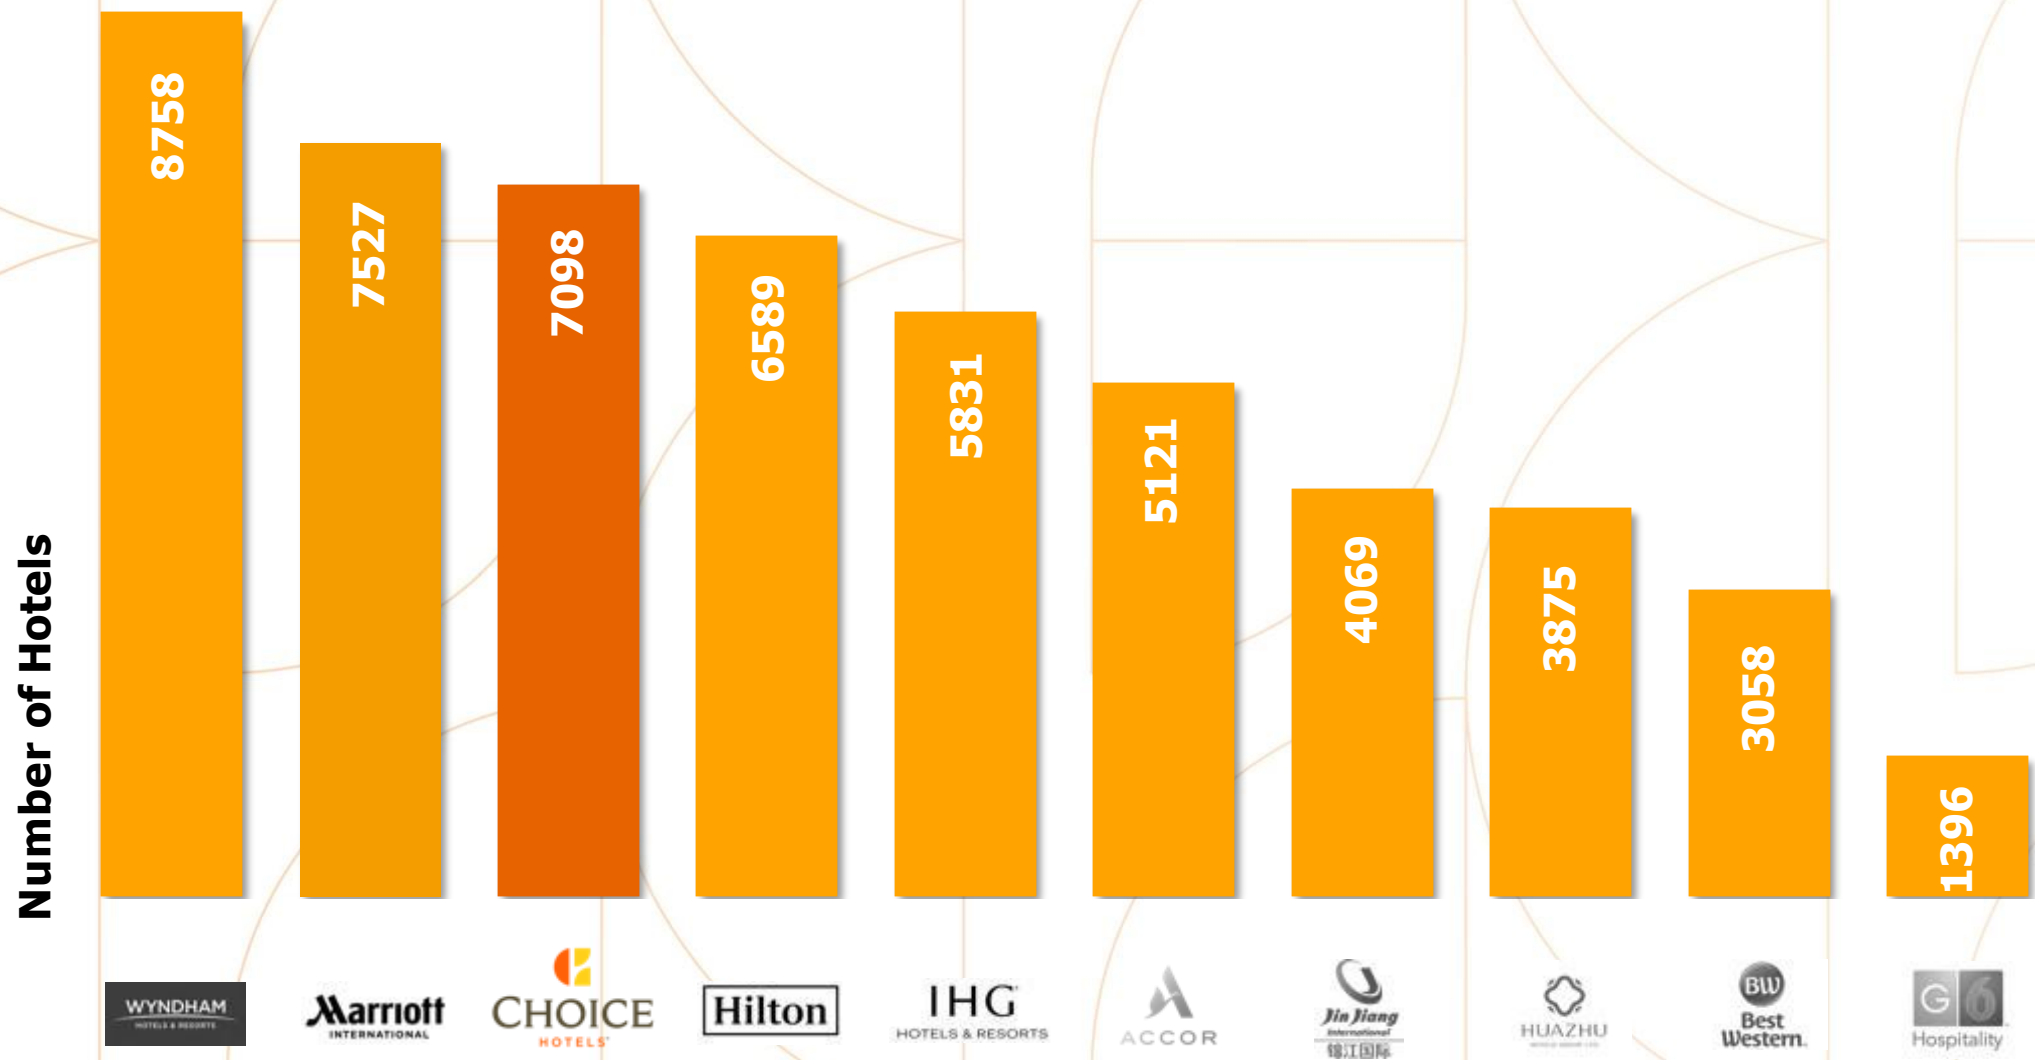

MEETINGS & EVENTS WITH CHOICE HOTELS EMEA

WORLD 3RD LARGEST HOTEL CHAIN

Source: Smith Travel Research, June 2021

14 BRANDS

Our 4 core Midscale brands

Leveraging the growth opportunity

The **distinct individual positioning** of each of the four midscale brands provides Choice with the maximum opportunity for growth in core and emerging markets right across EMEA

EMEA hotels

TOP 20 MICE HOTELS

EMEA

- ❖ [CLARION HOTEL THE HUB OSLO, NORWAY](#)
- ❖ [CLARION HOTEL SIGN STOCKHOLM, SWEDEN](#)
- ❖ [CLARION HOTEL HELSINKI, FINLAND](#)
- ❖ [CLARION HOTEL COPENHAGEN AIRPORT, DENMARK](#)
- ❖ [CLARION CONGRESS HOTEL PRAGUE, CZECH REPUBLIC](#)
- ❖ [QUALITY HOTEL BRNO EXHIBITION CENTRE, CZECH REPUBLIC](#)
- ❖ [COMFORT HOTEL PRAGUE CITY EAST, CZECH REPUBLIC](#)
- ❖ [CLARION CONGRESS HOTEL BRATISLAVA, SLOVAKIA](#)
- ❖ [CLARION HOTEL GOLDEN HORN ISTANBUL, TURKEY](#)
- ❖ [CLARION HOTEL ISTANBUL MAHMUTBEY, TURKEY](#)
- ❖ [THE SHORELINE HOTEL DUBLIN, IRELAND](#)
- ❖ [THE HARDIMAN GALWAY, IRELAND](#)
- ❖ [COMFORT HOTEL CLERMONT ST. JACQUES, FRANCE](#)
- ❖ [QUALITY HOTEL GREEN PALACE MONTEROTONO ROME, ITALY](#)
- ❖ [QUALITY HOTEL SAN MARTINO MONASTERO LAKE COMO, ITALY](#)
- ❖ [QUALITY HOTEL & SUITES MUENCHEN MESSE, GERMANY](#)
- ❖ [QUALITY HOTEL LIPPSTADT, GERMANY](#)
- ❖ [QUALITY HOTEL HOF \(NUREMBERG-DRESDEN AREA\), GERMANY](#)
- ❖ [HOTEL SERCOTEL SOROLLA PALACE VALENCIA, SPAIN](#)
- ❖ [CLARION HOTEL NEWCASTLE SOUTH, UNITED KINGDOM](#)

NORDICS EMEA

CLARION HOTEL THE HUB OSLO, NORWAY

FACTS

810 rooms

22 meeting rooms in total, up to 1100 delegates seated (900m2).
6 larger breakout rooms or 18 smaller breakout rooms.

The hotel is located next to the major trainstation in the city and only 25 minutes by train to the airport.