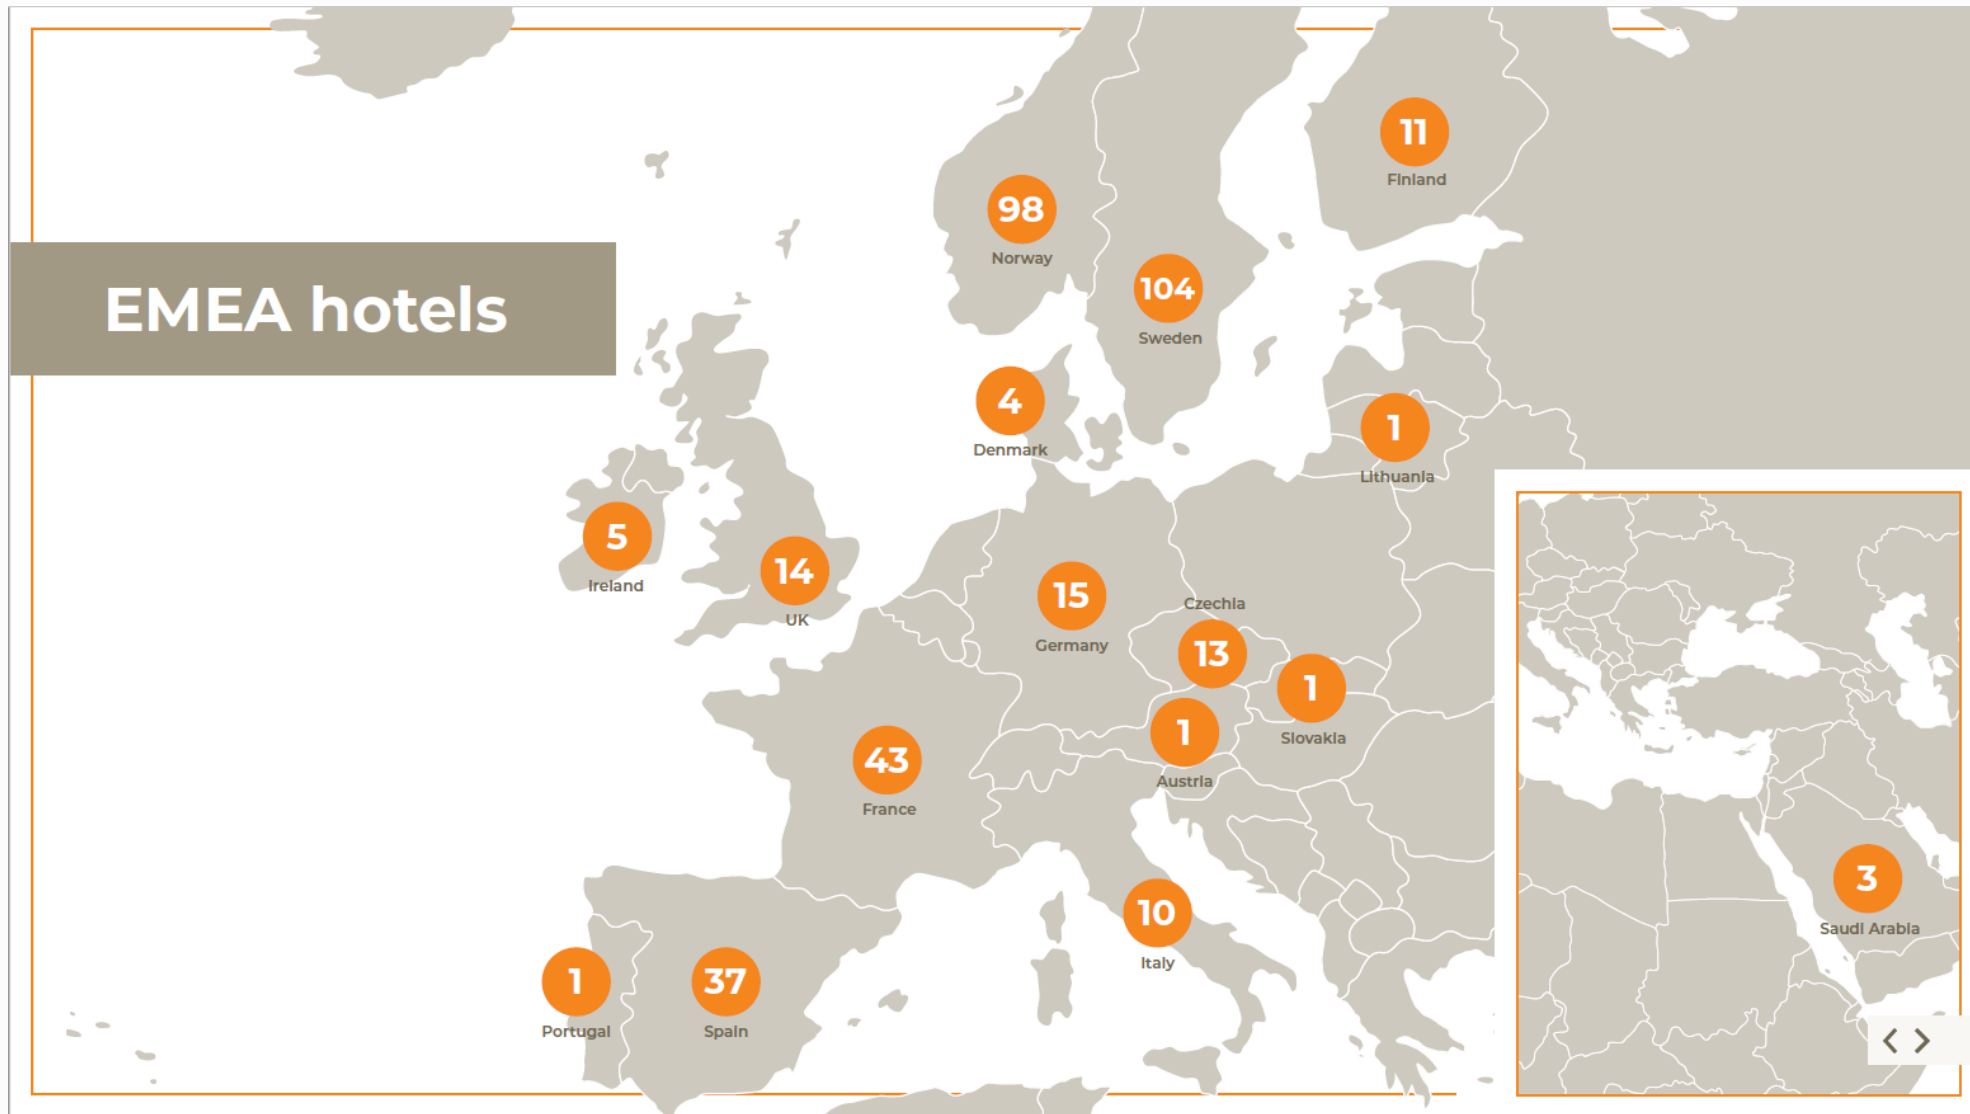

MEETINGS & EVENTS WITH CHOICE HOTELS EMEA

WORLD 3RD LARGEST HOTEL CHAIN

Source: Smith Travel Research, June 2021

14 BRANDS

Our 4 core Midscale brands

Leveraging the growth opportunity

The **distinct individual positioning** of each of the four midscale brands provides Choice with the maximum opportunity for growth in core and emerging markets right across EMEA

EMEA hotels

TOP 20 MICE HOTELS

EMEA

- ❖ [CLARION HOTEL THE HUB OSLO, NORWAY](#)
- ❖ [CLARION HOTEL SIGN STOCKHOLM, SWEDEN](#)
- ❖ [CLARION HOTEL HELSINKI, FINLAND](#)
- ❖ [CLARION HOTEL COPENHAGEN AIRPORT, DENMARK](#)
- ❖ [CLARION CONGRESS HOTEL PRAGUE, CZECH REPUBLIC](#)
- ❖ [QUALITY HOTEL BRNO EXHIBITION CENTRE, CZECH REPUBLIC](#)
- ❖ [COMFORT HOTEL PRAGUE CITY EAST, CZECH REPUBLIC](#)
- ❖ [CLARION CONGRESS HOTEL BRATISLAVA, SLOVAKIA](#)
- ❖ [CLARION HOTEL GOLDEN HORN ISTANBUL, TURKEY](#)
- ❖ [CLARION HOTEL ISTANBUL MAHMUTBEY, TURKEY](#)
- ❖ [THE SHORELINE HOTEL DUBLIN, IRELAND](#)
- ❖ [THE HARDIMAN GALWAY, IRELAND](#)
- ❖ [COMFORT HOTEL CLERMONT ST. JACQUES, FRANCE](#)
- ❖ [QUALITY HOTEL GREEN PALACE MONTEROTONO ROME, ITALY](#)
- ❖ [QUALITY HOTEL SAN MARTINO MONASTERO LAKE COMO, ITALY](#)
- ❖ [QUALITY HOTEL & SUITES MUENCHEN MESSE, GERMANY](#)
- ❖ [QUALITY HOTEL LIPPSTADT, GERMANY](#)
- ❖ [QUALITY HOTEL HOF \(NUREMBERG-DRESDEN AREA\), GERMANY](#)
- ❖ [HOTEL SERCOTEL SOROLLA PALACE VALENCIA, SPAIN](#)
- ❖ [CLARION HOTEL NEWCASTLE SOUTH, UNITED KINGDOM](#)

NORDICS EMEA

CLARION HOTEL THE HUB OSLO, NORWAY

FACTS

810 rooms

22 meeting rooms in total, up to 1100 delegates seated (900m2).
6 larger breakout rooms or 18 smaller breakout rooms.

The hotel is located next to the major trainstation in the city and only 25 minutes by train to the airport.