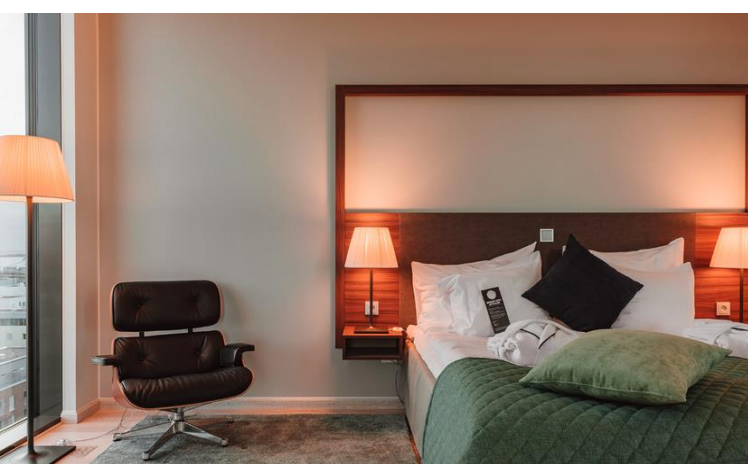

CLARION HOTEL HELSINKI, FINLAND