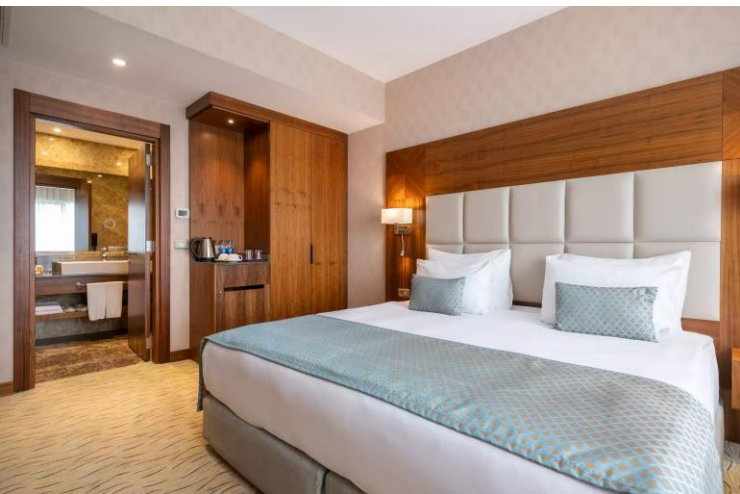

**CLARION HOTEL ISTANBUL
MAHMUTBEY, TURKEY**