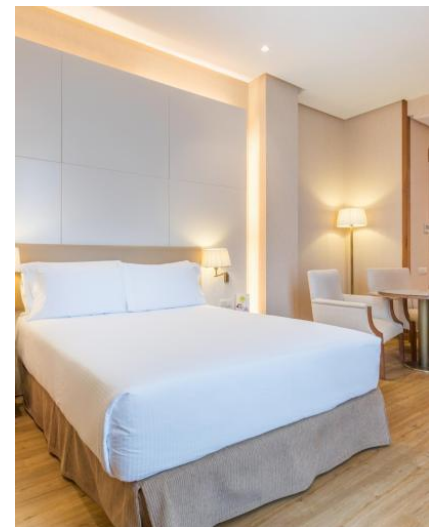

A beautiful 4* hotel in Valencia city centre. With ample facilities including a gym, indoor pool and multiple hotel room categories, as well as a restaurant and bar.

UNITED KINGDOM EMEA

**CLARION HOTEL NEWCASTLE
SOUTH, UNITED KINGDOM**