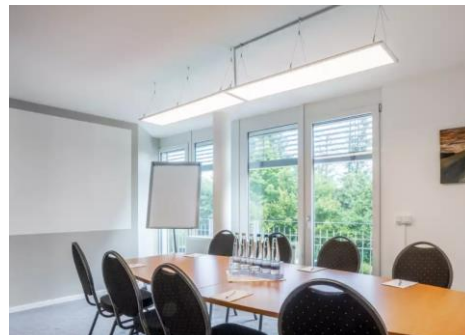

FACTS

43 rooms

5 meeting rooms up to 120 delegates.

10 minutes by car or 20 minutes by foot to Munchen Messe and just 35 minutes from Munich airport.

A convenient location in a suburb in East Munich. Hotel offers a Steak restaurant & Bar to enjoy a good meal or drink after a meeting or day in the city. Outdoor and indoor parking.