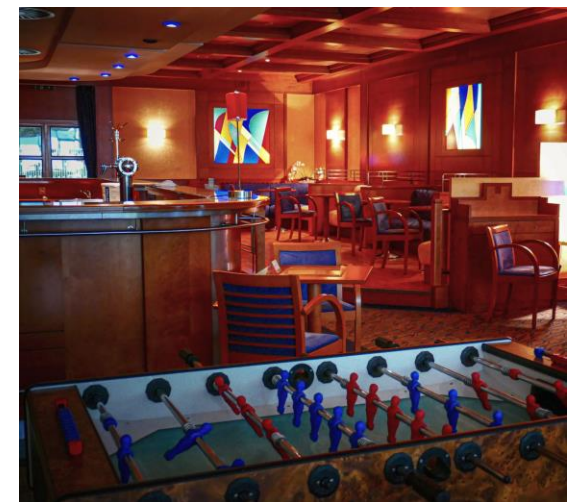

FACTS

200 rooms

8 meeting rooms in total up to 400 delegates in the largest hall.

The hotel is close to the city centre Brno and is centrally located nearby the D1 highway and has easy access with public transport. Furthermore, it has its own secure parking space at the hotel.

Whether you are coming for leisure or business, the hotel offers a wellness including Gym, massage and whirlpool. Also a brasserie restaurant with terrace which serves the traditional regional cuisine.

CHOICE
HOTELS™