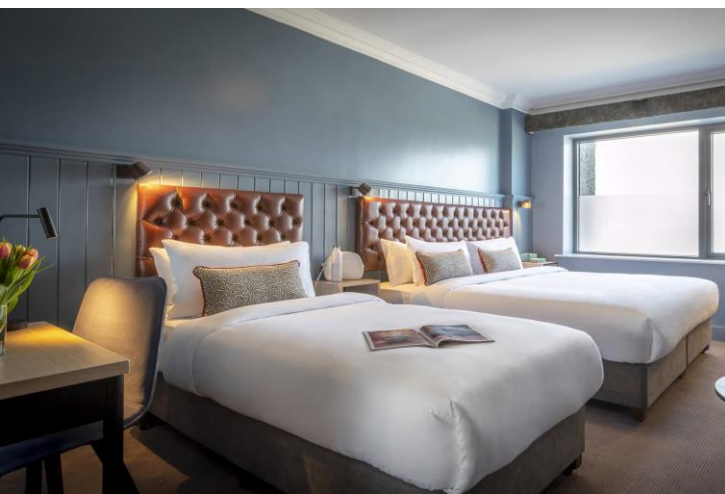

THE SHORELINE HOTEL DUBLIN, IRELAND

An Ascent Hotel Collection member