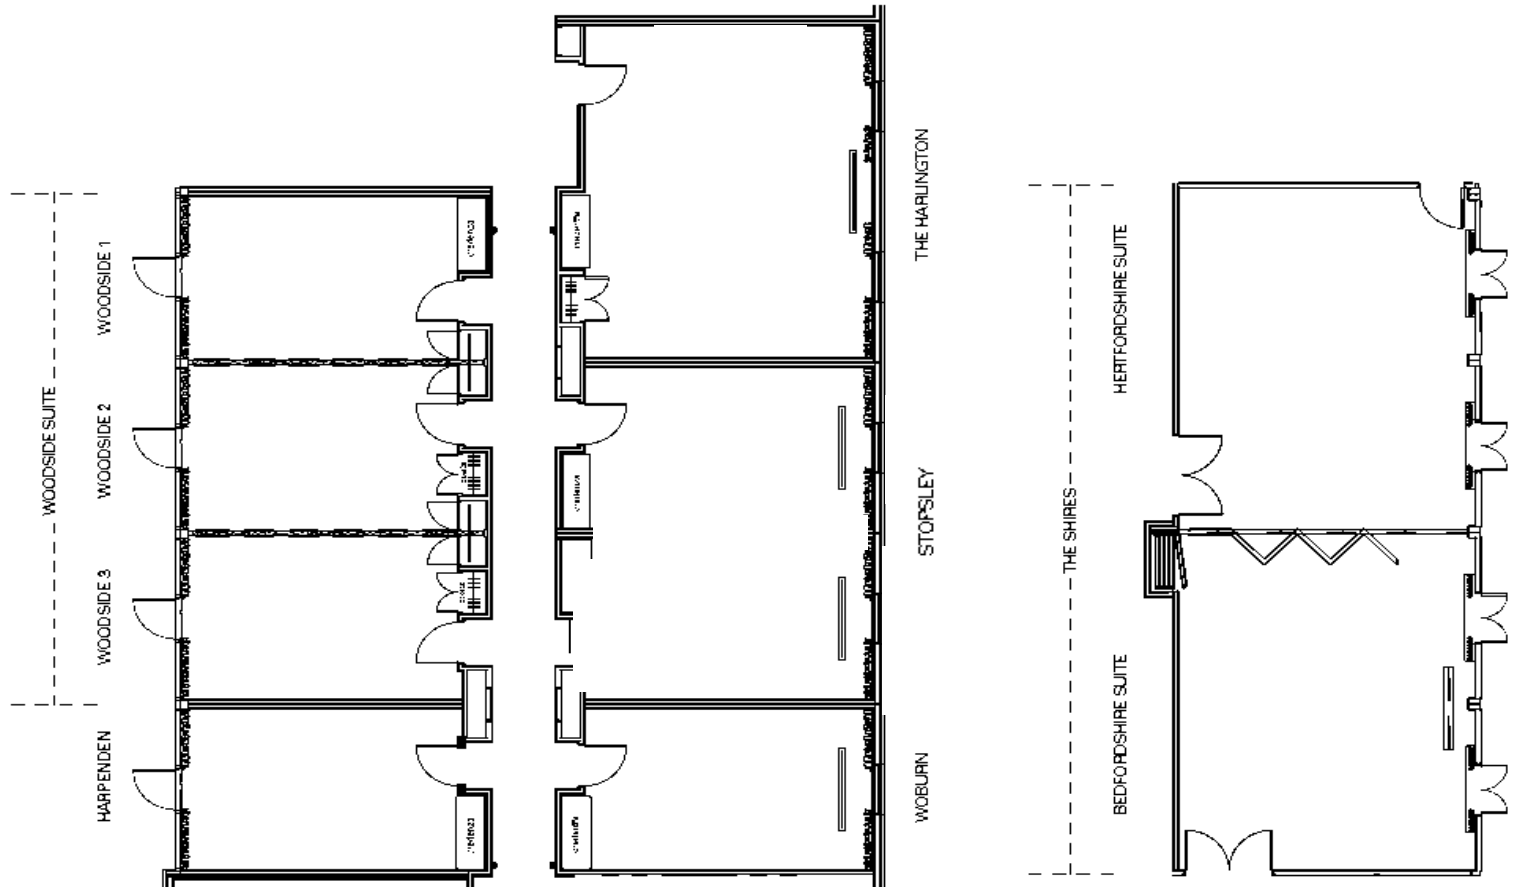

Stay Fit and revitalise with a work out at the gym

- Complimentary access to the gym from 5:00am-10:00pm
-

Guestroom Features

- 55" flat screen TVs with built in web browser and apps
- Brand new bed linen in all 157 guestrooms
- Ergonomic Mirra Chair
- Room service menu available until 10:00pm
- Complimentary high-speed internet access
- Individual Climate Control
- Courtyard facing guestrooms (subject to availability)
- Refrigerator & Laptop safe
- Triple glazed windows offering a quiet location

Hilton Honors

The only guest reward program that lets you Double Dip and earn both Hilton Honors points and airlines for the same stay

Meetings & Events

Meeting Room Sizes (m)

Capacities*

Name	Height	Width	Length	Area	U-Shape	Theatre	Classroom	Cabaret	Boardroom	Banquet
Woodside 1	2.75	3.8	5.7	21.66	6	20	10	-	10	-
Woodside 2	2.75	3.8	5.7	21.66	6	20	10	-	10	-
Woodside 3	2.75	3.8	5.7	21.66	6	20	10	-	10	-
Woodside Suite (1,2&3 combined)	2.75	5.8	11.7	67.86	25	50	25	35	25	50
Harpenden	2.75	3.8	5.7	21.66	6	20	10	-	10	-
Woburn	2.75	3.8	5.7	21.66	6	20	10	-	10	-
Stopsley	2.75	5.7	7.7	43.89	20	40	20	24	16	36
Harlington	2.75	5.7	7.7	43.89	20	40	20	24	16	36
Bedfordshire	2.75	5.7	7.7	43.89	20	40	20	25	16	36
Hertfordshire	2.75	5.7	7.7	43.89	20	40	20	25	16	36
The Shires (Beds & Herts combined)	2.75	6.7	15.6	104.52	50	120	60	56	40	80