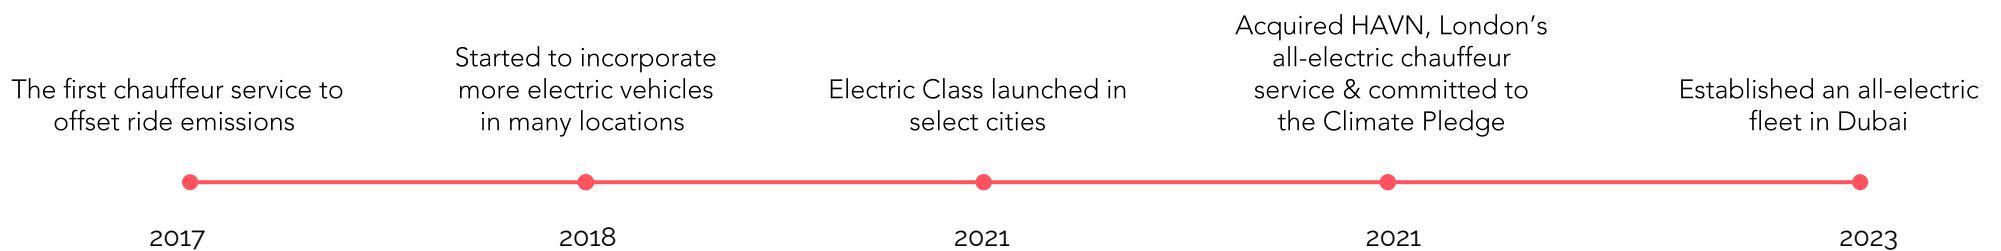

Our journey towards carbon neutrality