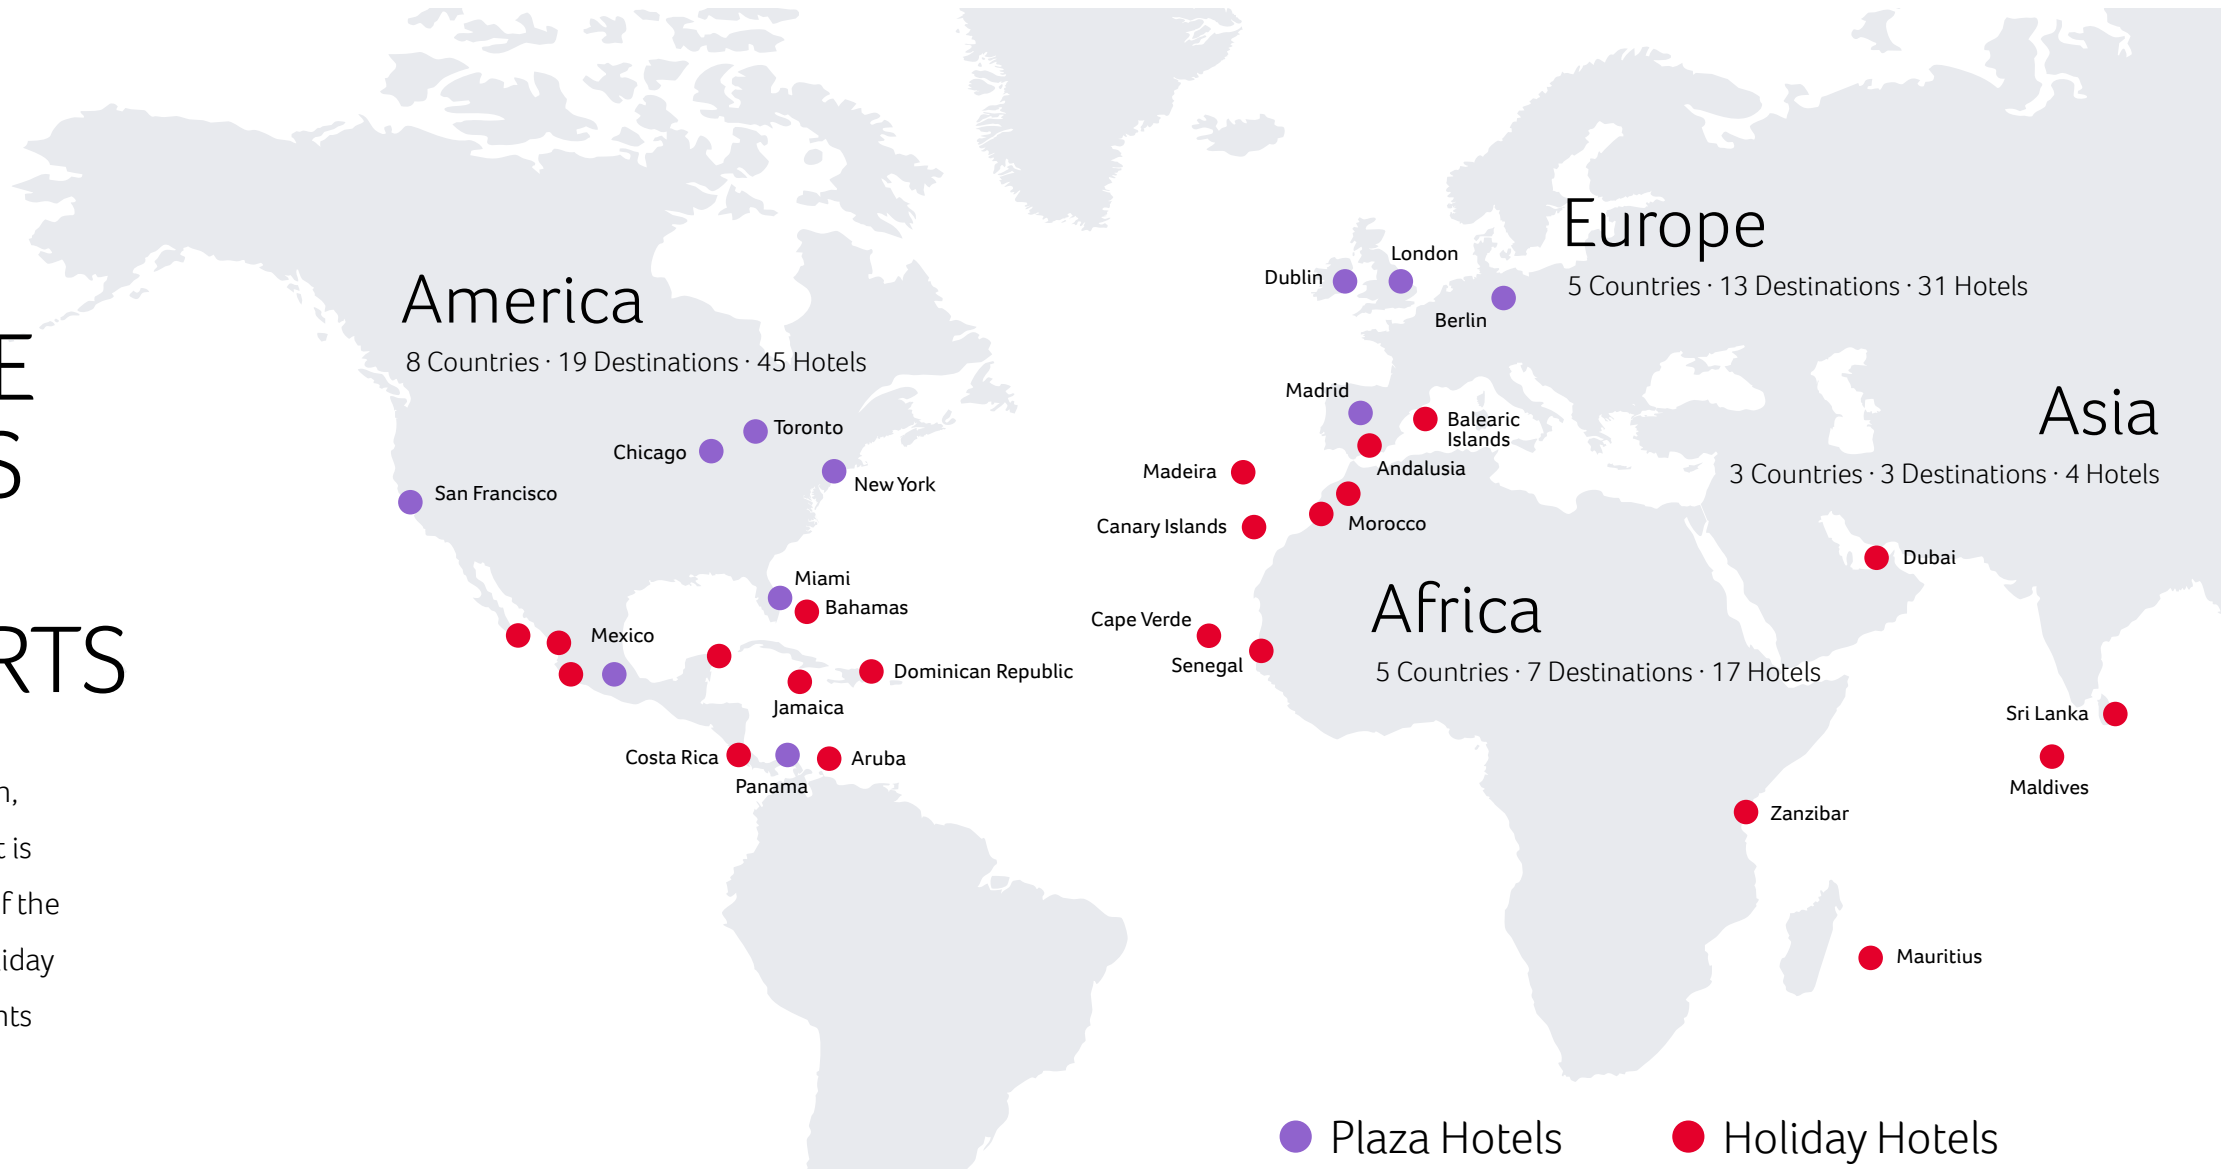

RIU

PLAZA

HOTEL RIU PLAZA LONDON VICTORIA

LONDON · UNITED KINGDOM

The Riu Plaza London Victoria Hotel has an excellent location in the heart of London's Westminster district, just a short walk from Victoria Station. Our guests can enjoy the most popular sights and the proximity to Westminster Cathedral, Buckingham Palace, the Houses of Parliament and many other places of interest.

Why settle for watching the world from the ground when you can see it from the sky?

HOTEL RIU PLAZA ESPAÑA

Madrid · Spain

HOTEL RIU PLAZA GUADALAJARA

Guadalajara · Mexico

Opening soon

HOTEL RIU PLAZA CHICAGO

Chicago · USA

RIU PLAZA IS THE URRBAN HOTELS BRAND BY RIU HOTELS & RESORTS

RIU Hotels & Resorts was founded in Mallorca, Spain, with a small hotel in 1953 by the Riu family. Today it is still family owned and run by the third generation of the family. The company's activity is focused on the holiday hotel sector and more than 70% of its establishments offer the renowned "All Inclusive by RIU" service.

RIU

PLAZA

NEW YORK · SAN FRANCISCO · MIAMI BEACH · GUADALAJARA
PANAMA CITY · MADRID · DUBLIN · BERLIN · LONDON

RIU HOTELS & RESORTS