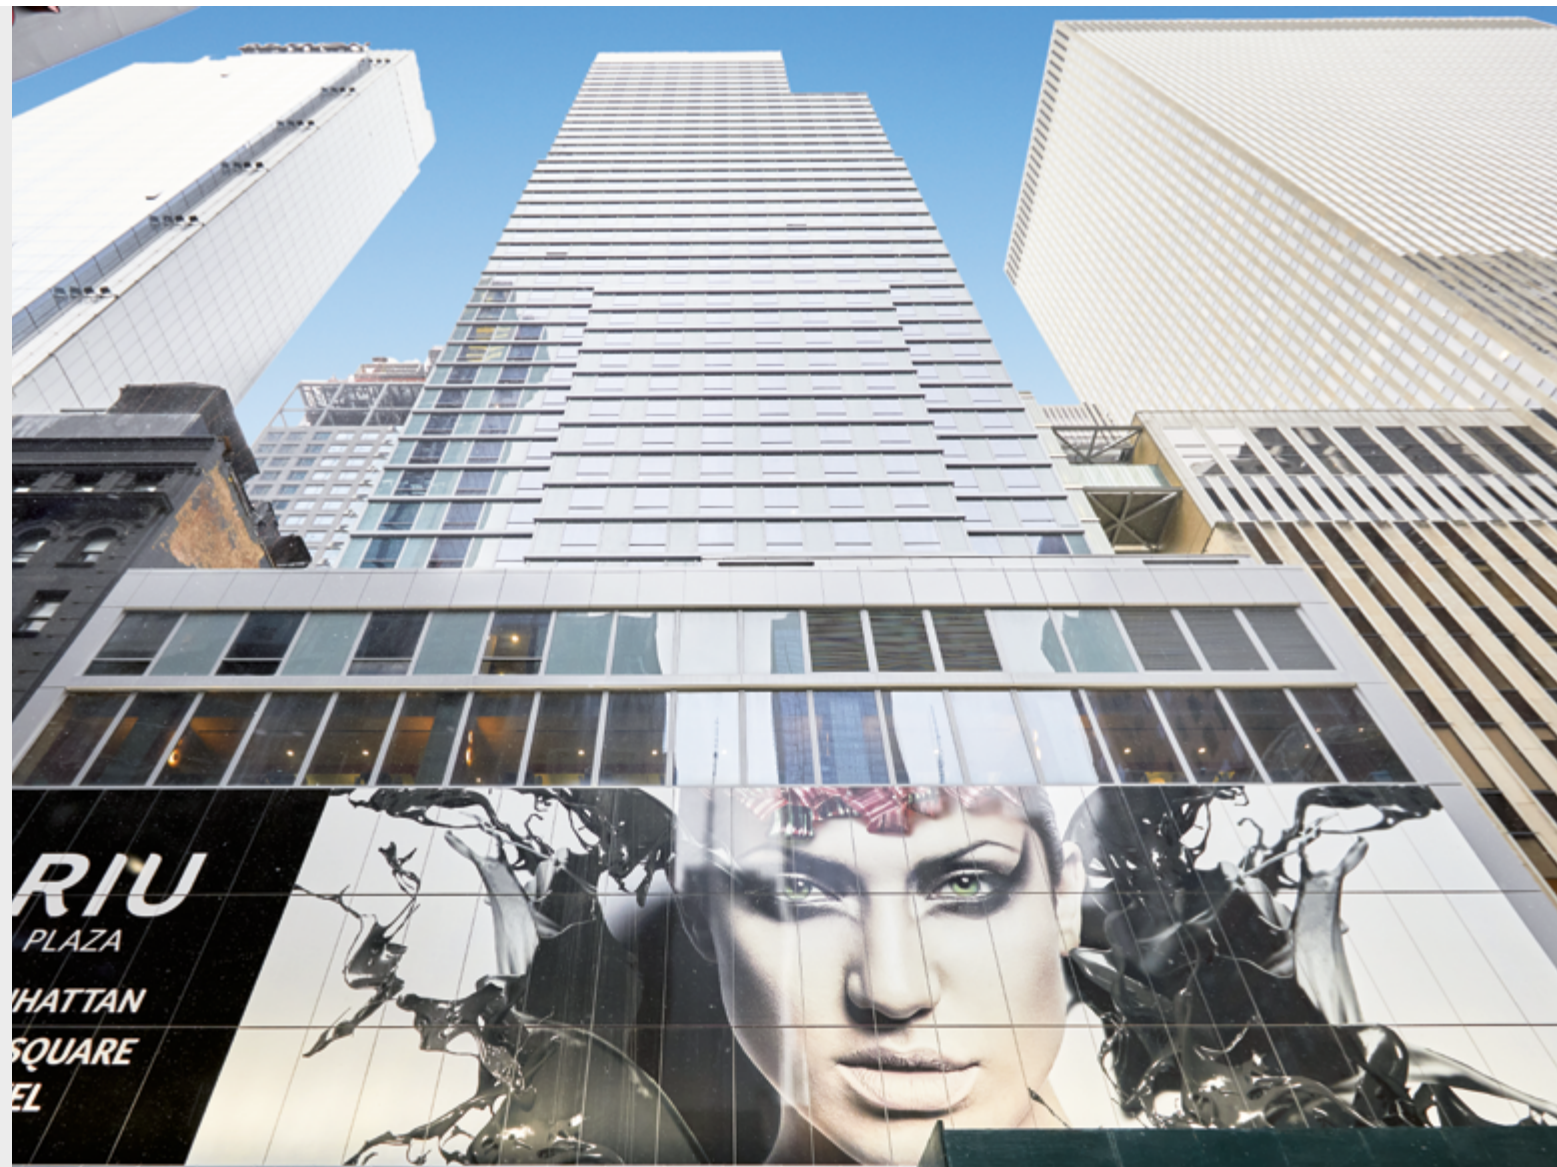

RIU PLAZA

HOTEL RIU PLAZA MANHATTAN TIMES SQUARE

NEW YORK · USA

If you are thinking of a New York getaway, the Hotel Riu Plaza Manhattan Times Square is your ideal choice. Its perfect location in Manhattan, the design of its facilities and the exclusive service it offers will make your holiday an unforgettable experience.

The more than 650 rooms at this Times Square hotel offer everything you need to relax and unwind after a busy day of exploring the city. All of them have air conditioning, satellite TV, mini fridge and safe, among other amenities. In addition, the facility fee supplement includes extra services such as luggage storage on arrival and departure, bottle of water in the rooms on check-in day, plus unlimited access to the gym for you to keep up with your exercise routine.

The Hotel Riu Plaza Manhattan Times Square has a restaurant offering the best American buffet breakfasts so you can start your day fully refueled. And at the Grab & Go at this Times Square hotel, you can buy snacks and drinks to take with you on a stroll through New York. And remember that thanks to the hotel's superb location you have access to the main metro lines that reach all the districts of the big city.