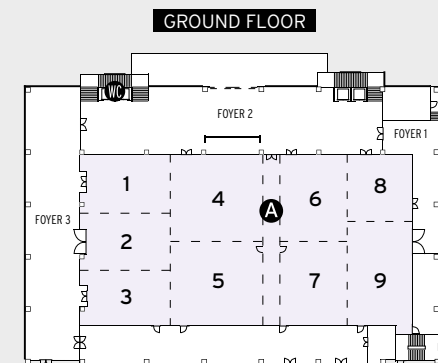

EVENTS ROOMS

GROUND FLOOR	Area m² (ft²)	Width m (ft)	Length m (ft)	Height m (ft)	Theatre	School	U	Banquet	Cocktail
A GUADALAJARA	1,166 (12,558)	24.5 (264)	47.62 (156)	6.45 (21)	1,200	720	160	780	900
GUADALAJARA 1	96 (1,032)	8.14 (27)	11.78 (39)	6.45 (21)	70	30	30	50	50
GUADALAJARA 2	100 (1,073)	8.46 (28)	11.78 (39)	6.45 (21)	75	40	30	50	50
GUADALAJARA 3	91 (975)	7.69 (25)	11.78 (39)	6.45 (21)	75	30	30	50	50
GUADALAJARA 4	168 (1,813)	12.42 (41)	13.56 (44)	6.45 (21)	180	60	40	90	90
GUADALAJARA 5	162 (1,743)	11.94 (39)	13.56 (44)	6.45 (21)	170	60	40	100	100
GUADALAJARA 6	128 (1,377)	12.52 (30)	10.22 (34)	6.45 (21)	120	40	35	80	80
GUADALAJARA 7	122 (1,308)	11.89 (50)	10.22 (34)	6.45 (21)	95	40	35	90	90
GUADALAJARA 8	86 (921)	9.22 (55)	9.28 (30)	6.45 (21)	65	25	20	50	50
GUADALAJARA 9	141 (1,515)	15.17 (80)	9.28 (30)	6.45 (21)	110	55	40	60	60
GUADALAJARA 1 AND 2	196 (2,111)	16.65 (80)	11.78 (39)	6.45 (21)	190	95	45	100	100
GUADALAJARA 1, 2, 3	289 (3,106)	24.5 (80)	11.78 (39)	6.45 (21)	325	120	70	150	180
GUADALAJARA 1,2,3,4 AND 5	624 (6,719)	24.5 (53)	25.48 (84)	6.45 (21)	680	260	80	340	340
GUADALAJARA 1,2,3,4,5,6 AND 7	936 (10,079)	24.5 (80)	38.22 (125)	6.45 (21)	1,120	380	130	570	570
GUADALAJARA 2 AND 3	192 (2,062)	16.26 (80)	11.78 (39)	6.45 (21)	180	60	60	100	100
GUADALAJARA 4 AND 5	332 (3,576)	24.5 (80)	13.56 (44)	6.45 (21)	375	150	80	190	190
GUADALAJARA 4,5,6 AND 7	643 (6,922)	24.5 (80)	26.25 (86)	6.45 (21)	750	260	95	360	360
GUADALAJARA 4,5,6,7,8 AND 9	874 (9,407)	24.5 (80)	35.67 (117)	6.45 (21)	1,050	420	125	470	470
GUADALAJARA 1 AND 7	250 (2,695)	24.5 (80)	10.22 (34)	6.45 (21)	220	85	65	170	170
GUADALAJARA 6,7,8 AND 9	481 (5,182)	24.5 (80)	19.65 (64)	6.45 (21)	420	220	95	280	280
GUADALAJARA 8 AND 9	227 (2,447)	24.5 (80)	9.28 (30)	6.45 (21)	180	80	60	110	110
FOYER 1	54 (586)	2.75 (9)	19.79 (65)	7.5 (25)	N/A	N/A	N/A	N/A	N/A
FOYER 2	327 (3,521)	7.27 (24)	45 (148)	7.5 (25)	N/A	N/A	N/A	N/A	200
FOYER 3	249 (2,678)	6.39 (21)	38.94 (128)	7.5 (25)	N/A	N/A	N/A	N/A	250
AJLIC	44 (472)	5.74 (19)	7.64 (25)	3.73 (12)	16	12	9	16	N/A

FLOOR 1	Area m² (ft²)	Width m (ft)	Length m (ft)	Height m (ft)	Theatre	School	U	Banquet	Cocktail
AJLIC	44 (473.6)	5.74 (61.8)	7.64 (82)	3.73 (40)	30	18	15	20	24
CHAPALA	20 (217)	4.52 (15)	4.5 (48)	4 (15)	N/A	N/A	N/A	N/A	N/A
ZAPOPAN	22 (235.5)	4.43 (15)	5 (54)	4 (16)	N/A	N/A	N/A	N/A	N/A
CAREYES	55 (598)	7.4 (24)	7.5 (81)	7 (25)	40	30	16	40	35
TEQUILA	34 (369)	4.84 (16)	7.1 (76)	7 (23)	24	15	12	20	35
TLAQUEPAQUE	73 (786)	7.27 (24)	10 (108)	10 (33)	80	39	24	50	40
TONALÁ	73 (786)	7.27 (24)	10 (108)	10 (33)	80	39	24	50	40
VALLARTA	196 (2,115)	13 (43)	17.5 (188)	17 (57)	180	90	42	120	150
DECAPOLIS	1,097 (11,808)	N/A	N/A	5.5 (18)	N/A	N/A	N/A	N/A	354
CENTRAL DECAPOLIS	735 (7,911)	21 (69)	35 (115)	5.5 (18)	N/A	N/A	N/A	N/A	196
DECAPOLIS TERRACE	164 (1,765)	7.7 (25)	21.3 (70)	5.5 (18)	N/A	N/A	N/A	N/A	60
DECAPOLIS RES.	198 (2,131)	7.4 (24)	26.8 (88)	5.5 (18)	N/A	N/A	N/A	N/A	98
JALISCO	589 (6,350)	N/A	N/A	4 (13)	N/A	N/A	N/A	450	500
JALISCO 1	381 (4,104)	17 (183)	22.4 (74)	4 (13)	N/A	N/A	N/A	330	350
JALISCO 2	208 (2,246)	8.37 (90)	24.9 (82)	4 (13)	N/A	N/A	N/A	120	150