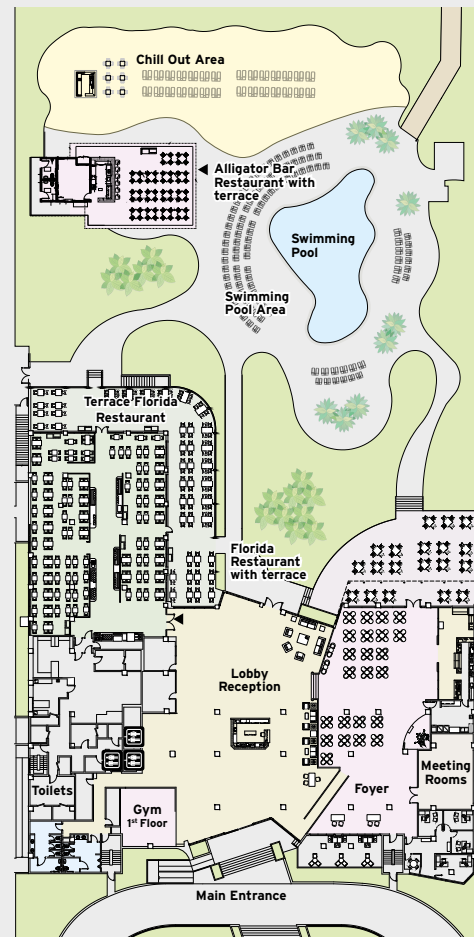

RIU PLAZA

HOTEL RIU PLAZA MIAMI BEACH

MIAMI BEACH · USA

The Hotel Riu Plaza Miami Beach is a beachfront hotel located on the seafront. This hotel in Miami Beach, Florida, is the ideal place to enjoy an incredible holiday or business trip with the exquisite service characteristic of Riu Hotels & Resorts.

All its facilities have been perfectly designed to provide its guests with maximum comfort. With more than 250 rooms, with free Wi-Fi, air conditioning, mini fridge and bathroom amenities included, it offers an exclusive service that will make your stay unforgettable.

The hotel's restaurant offers guests international cuisine prepared by our chefs so that you can savour the best gastronomy. In addition, you can savour the best snacks and refreshments at any time of the day at the lobby bar with its take-away food and also at the pool bar. For those who want to enjoy a business trip accompanied by the sea breeze, we offer a fully equipped meeting room to ensure the event is a success. If you wish, you can request our catering service so that your guests receive the best service.

The area where the Hotel Riu Plaza Miami Beach is located is particularly pleasant because of its warm temperatures and because it is located in a meeting point for artists and intellectuals, full of art galleries and shops of international brands.