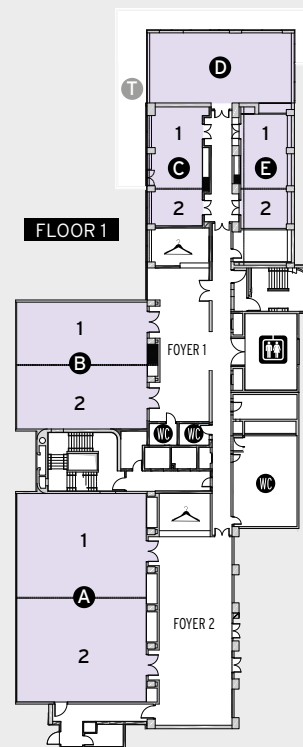

RIU PLAZA

HOTEL RIU PLAZA BERLIN

BERLIN · GERMANY

The Hotel Riu Plaza Berlin is a magnificent city hotel located in the heart of the city centre. This hotel in Berlin has been specially designed to offer you the best facilities for an authentic city break. For this reason, it has free Wi-Fi connection, gym, meeting rooms and an exquisite service characteristic of RIU Hotels & Resorts.

The rooms at the Hotel Riu Plaza Berlin have all the comforts to make your stay unforgettable. In its 300+ rooms, you can enjoy satellite TV with multimedia connectors, desk, kettle with complimentary coffee and rain shower, among many other facilities.

At the Hotel Riu Plaza Berlin you can indulge in an exquisite culinary offering. We offer you the best buffet breakfasts, a la carte lunches in our restaurant, and all kinds of refreshments and snacks in the hotel's lounge bar. In addition, a Grab & Go is available for takeaway meals at any time of the day.

For those who choose our hotel to hold events or business trips, we offer 11 meeting rooms equipped with the best technology. You will be able to gather together more than 800 people and enjoy the service offered by our specialised events team. We guarantee that all your functions and events will be a success.

EVENTS ROOMS

The 6 function rooms of the Hotel Riu Plaza Berlin are the perfect setting for holding your meetings and events in Berlin. This hotel has 1,281 m² and a capacity of up to 1,422 people, not to mention all the services and facilities offered by RIU Hotels & Resorts to meet the needs of any event, whether corporate or social.

FLOOR 1	Area m² (ft²)	Width m (ft)	Length m (ft)	Height m (ft)	Theatre	School	U	Banquet	Cocktail
A BEETHOVEN	247 (2,659)	11 (118)	11.5 (124)	5.8 (19)	206	137	80	124	274
BEETHOVEN 1	135 (1,453)	9 (97)	11.5 (124)	5.8 (19)	113	75	45	68	150
BEETHOVEN 2	112 (1,205)	20 (216)	11.5 (124)	5.8 (19)	93	62	37	56	124
B BACH	150 (1,614)	12 (128)	11.5 (124)	5.8 (19)	125	83	40	75	167
BACH 1	75 (807)	5.75 (62)	11.5 (124)	5.8 (19)	63	42	25	38	83
BACH 2	76 (807)	6 (65)	11.5 (124)	5.8 (19)	63	42	25	38	83
C STRAUSS	46 (495)	5 (54)	11.3 (122)	2.6 (8.5)	38	26	15	23	51
STRAUSS 1	30 (323)	5 (54)	7.6 (82)	2.6 (8.5)	25	17	10	15	33
STRAUSS 2	15 (161)	5 (54)	3.6 (39)	2.6 (8.5)	13	9	5	8	18
D WAGNER	100 (1,076)	6.5 (70)	13.3 (143)	2.6 (8.5)	83	56	30	50	111
E MENDELSSOHN	55 (592)	5 (54)	11.9 (128)	2.6 (8.5)	46	31	18	28	61
MENDELSSOHN 1	37 (398)	5 (54)	6.75 (73)	2.6 (8.5)	31	21	12	19	41
MENDELSSOHN 2	18 (194)	5 (54)	4.05 (44)	2.6 (8.5)	15	10	6	9	20
FOYER 1	N/A	N/A	N/A	2.6 (8.5)	N/A	N/A	N/A	N/A	N/A
FOYER 2	N/A	N/A	N/A	2.6 (8.5)	N/A	N/A	N/A	N/A	N/A

FLOOR 2	Area m² (ft²)	Width m (ft)	Length m (ft)	Height m (ft)	Theatre	School	U	Banquet	Cocktail
F BRAHMS	93 (1,001)	5.4 (58)	17 (183)	2.6 (8.5)	77	51	31	46	103
BRAHMS 1	50 (538)	5.4 (58)	9 (98)	2.6 (8.5)	42	28	17	25	56
BRAHMS 2	43 (463)	5.4 (58)	8 (85)	2.6 (8.5)	35	24	14	21	47