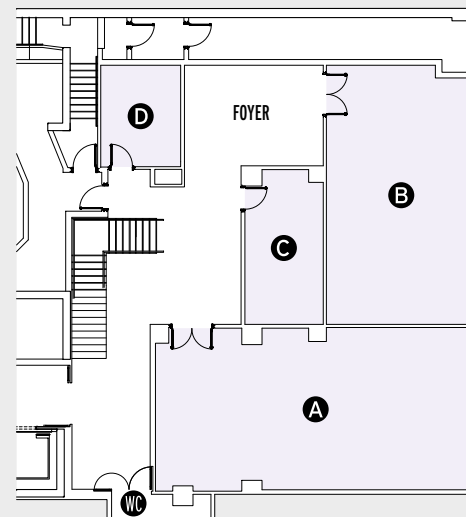

RIU PLAZA

HOTEL RIU PLAZA NEW YORK TIMES SQUARE

NEW YORK · USA

Located in the heart of Manhattan, the Hotel Riu Plaza New York Times Square offers guests a host of services and facilities including a fitness centre, meeting rooms and Wi-Fi. At our hotel in New York you can experience our concept of urban tourism and enjoy a holiday or a business trip with all the services offered by RIU Hotels & Resorts.

The 29 floors of the Hotel Riu Plaza New York Times Square stand out for their cutting-edge and elegant design, as well as their 600+ rooms fully equipped with mini fridge, work desk, TV with multimedia connections, air conditioning and central heating, among others, to welcome you with the utmost comfort. Among its facilities, you can find the Fashion bar, "The Theatre Buffet" and the Capital bar, a Grab & Go characteristic of the city. In addition, at our Times Square hotel you can enjoy luggage storage on arrival and departure, a bottle of water in the rooms on the day of arrival and unlimited access to the gym with the facility fee supplement.

The Riu Plaza New York Times Square is located in the heart of the Big Apple, and is surrounded by iconic spots such as Central Park, the Rockefeller Centre, the Empire State, Carnegie Hall and the luxury shops along Fifth Avenue.