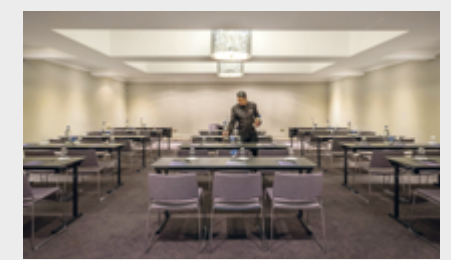

RIU PLAZA

HOTEL RIU PLAZA THE GRESHAM DUBLIN

DUBLIN · IRELAND

The new Hotel Riu Plaza The Gresham Dublin, fully refurbished in 2023, is located in the heart of Dublin city centre on the renowned O'Connell Street, in a historic building that has become one of the city's iconic landmarks. This hotel on Ireland's most important street offers you the best facilities to enjoy an unforgettable holiday with RIU Hotels & Resorts.

This city hotel in Dublin has 404 rooms equipped with all the comforts you need during your stay with us, including TV, air conditioning, heating, kettle, mini fridge, bathroom amenities and Wi-Fi.

The hotel has 9 conference rooms, each with different characteristics so that you can hold all kinds of events. These rooms are perfectly equipped to make your meetings a success. In addition, Hotel Riu Plaza The Gresham Dublin is located in close proximity to the Dublin Convention Centre and the IFSC area, making it the ideal location for business travellers.

The new Hotel Riu Plaza The Gresham Dublin boasts a rich and carefully selected gastronomy for you to enjoy authentic culinary experiences. On the premises you will also find a bar where you can enjoy the best snacks or relax with an authentic tea and a gym to keep in shape.

EVENTS ROOMS

The Hotel Riu Plaza The Gresham Dublin offers 9 conference rooms for your most important events. In our facilities, you will find everything you need for your meetings to be a success.

GROUND FLOOR	Area m² (ft²)	Width m (ft)	Length m (ft)	Height m (ft)	Theatre	School	U	Banquet	Cocktail
TRINITY SUITE	181 (1,948)	21.6 (233)	8.4 (90)	2.74 (29)	180	70	40	110	160
TRINITY ROOM 1	91 (980)	10.8 (116)	8.4 (90)	2.74 (29)	80	30	30	50	60
TRINITY ROOM 2	92 (980)	10.8 (116)	8.4 (90)	2.74 (29)	80	30	30	50	60
O'CONNELL SUITE	289 (3,111)	13.5 (145)	21.4 (230)	2.74 (29)	180	70	40	130	200
O'CONNELL ROOM 1	182 (1,959)	8.5 (92)	21.4 (230)	2.74 (29)	80	30	30	50	60
O'CONNELL ROOM 4	108 (1,163)	5 (54)	21.4 (230)	2.74 (29)	80	30	30	50	60
GOLDSMITH SUITE	24 (258)	4.57 (49)	5.18 (56)	2.74 (29)	20	12	12	N/A	N/A
BURKE ROOM	24 (258)	4.57 (49)	5.18 (56)	2.74 (29)	20	12	12	N/A	N/A
HYDE ROOM	24 (258)	4.57 (49)	5.18 (56)	2.74 (29)	20	12	12	N/A	N/A

FLOOR 1	Area m² (ft²)	Width m (ft)	Length m (ft)	Height m (ft)	Theatre	School	U	Banquet	Cocktail
THE BALLROOM	320 (3,445)	13.9 (150)	23 (248)	4 (43)	260	150	60	180	300
SWIFT ROOM	91 (980)	8.53 (92)	11 (118)	2.74 (29)	80	40	30	50	60