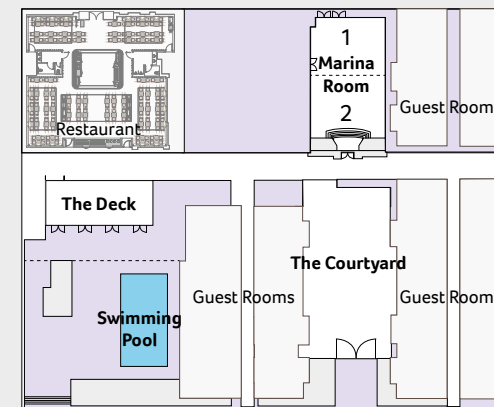

RIU PLAZA

HOTEL RIU PLAZA FISHERMAN'S WHARF

SAN FRANCISCO · USA

The Hotel Riu Plaza Fisherman's Wharf is located near Pier 39, one of the most renowned areas of San Francisco, and offers you the best services for you to enjoy an unforgettable stay. Its complete facilities include free Wi-Fi, outdoor swimming pool, gym and conference rooms.

This San Francisco hotel has more than 500 rooms, perfectly equipped for the utmost comfort. In the facilities of the Hotel Riu Plaza Fisherman's Wharf, you also have a swimming pool to soak up the Californian sun during the warmer months.

The cuisine at this Pier 39 hotel will not disappoint. In the restaurant, California, we offer American buffet breakfasts. We also have a Grab & Go service with a wide variety of products, as well as our famous Northpoint bar where we serve wines, beers, drinks and a vast array of seasonal cocktails.

The Hotel Riu Plaza Fisherman's Wharf in San Francisco has a gym for fitness aficionados to keep up with their favourite exercises. If you are coming to San Francisco for business purposes, this hotel at Pier 39 offers conference rooms for your meetings and events. Our staff will provide you with all the services you need.