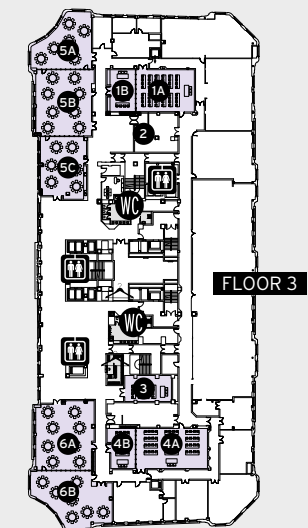

In the facilities of the Riu Plaza España Hotel, there are more than 550 rooms with mini fridge, air conditioning and heating, electronic safe and a courtesy kit, among many other facilities, to offer you the most pleasant stay. You can also cool off in the outdoor swimming pool on the 21st floor, or practise your workout routines in the gym.

We invite you to discover our most exclusive spaces located on the 26th floor of the building: El Edén Gastrobar and Sky Bar, a trendy place that will surprise you with its exquisite selection of cocktails and drinks.

On the 27th floor is the Rooftop Bar, one of the best terraces with 360° panoramic views of the city, stroll along the walkway or take a seat on the glass balcony. This is undoubtedly the perfect place to enjoy Madrid from the sky.

If you are looking to hold your most special meetings and events in the Spanish capital, the Riu Plaza España Hotel is sure to be your ideal venue, as it has a total of 16 meeting rooms and outdoor spaces with a capacity of up to 1,500 people, and together with the spaces on the upper floors, your celebration will be truly special.

EVENTS ROOMS

FLOOR 3	Area m²	Theatre	School	Cabaret	U Shape	Imperial	Banquet 8	Banquet 10	Buffet	Cocktail
1A Cibeles	105	100	80	48	33	26	56	70	40	90
1B Puerta del Sol	50	30	20	16	15	12	16	20	-	25
1AB C + PS	155	130	100	64	48	38	72	90	40	115
2 Plaza Mayor	101	60	48	32	21	22	32	40	18	50
3 Chamberi	72	50	36	24	27	28	32	40	-	40
4A Neptuno	121	110	90	48	33	26	56	70	40	95
4B P. de Alcalá	45	30	20	16	15	12	16	20	-	25
4AB N + PA	166	140	110	64	48	38	72	90	40	120
5A Princesa	112	35	30	32	26	20	40	50	27	50
5B Colón	157	80	48	32	28	28	48	60	32	80
5C Retiro	113	35	30	32	20	20	40	50	16	30
5AB P + C	269	115	78	64	54	48	88	110	59	130
5ABC P + C + R	382	150	108	96	74	68	128	160	75	160
5BC C + R	270	115	78	64	48	48	88	110	48	110
6A Callao	158	80	48	32	28	28	48	60	32	80
6B Gran Vía	147	35	30	32	26	20	40	50	27	50
6 C + GV	305	115	78	64	54	48	88	110	59	130

FLOOR 4	Area m²	Theatre	School	Cabaret	U Shape	Imperial	Banquet 8	Banquet 10	Buffet	Cocktail
Madrid 1	358	350	200	140	64	74	152	190	120	260
Madrid 1-2	620	550	320	260	124	144	296	230	230	480
Madrid 1-3	1,046	990	620	410	218	248	488	410	380	820
Madrid 1-4	1,306	1,230	760	512	278	318	608	730	468	1,030
Madrid 1-5	1,593	1,330	820	568	290	326	688	880	528	1,190
Madrid 2	262	240	120	120	60	70	144	150	110	210
Madrid 2-3	688	640	420	270	160	174	328	390	260	550
Madrid 2-4	948	880	560	372	214	244	448	540	348	750
Madrid 2-5	1,235	908	620	428	226	252	528	690	408	940
Madrid 3	426	400	250	150	100	104	192	240	150	350
Madrid 3-4	686	640	420	252	160	174	312	390	238	550
Madrid 3-5	973	740	510	308	166	182	392	490	298	720
Madrid 4	260	240	120	102	60	70	120	150	88	210
Madrid 4-5	547	380	210	158	66	80	200	250	148	370
Madrid 5	287	140	90	56	30	30	80	100	60	160