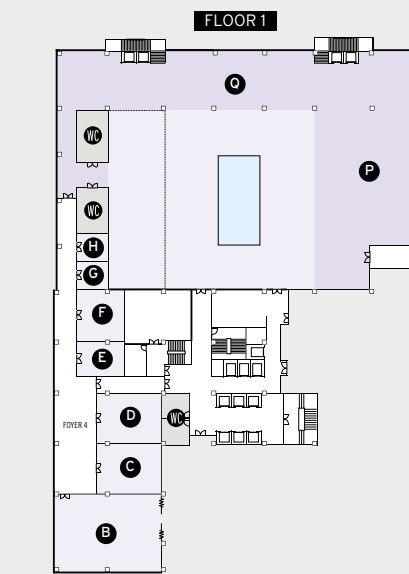

EVENTS ROOMS

GROUND FLOOR	Area m² (ft²)	Width m (ft)	Length m (ft)	Height m (ft)	Theatre	School	U	Banquet	Cocktail
A GUADALAJARA	1,166 (12,558)	24.5 (264)	47.62 (156)	6.45 (21)	1,200	720	160	780	900
GUADALAJARA 1	96 (1,032)	8.14 (27)	11.78 (39)	6.45 (21)	70	30	30	50	50
GUADALAJARA 2	100 (1,073)	8.46 (28)	11.78 (39)	6.45 (21)	75	40	30	50	50
GUADALAJARA 3	91 (975)	7.69 (25)	11.78 (39)	6.45 (21)	75	30	30	50	50
GUADALAJARA 4	168 (1,813)	12.42 (41)	13.56 (44)	6.45 (21)	180	60	40	90	90
GUADALAJARA 5	162 (1,743)	11.94 (39)	13.56 (44)	6.45 (21)	170	60	40	100	100
GUADALAJARA 6	128 (1,377)	12.52 (30)	10.22 (34)	6.45 (21)	120	40	35	80	80
GUADALAJARA 7	122 (1,308)	11.89 (50)	10.22 (34)	6.45 (21)	95	40	35	90	90
GUADALAJARA 8	86 (921)	9.22 (55)	9.28 (30)	6.45 (21)	65	25	20	50	50
GUADALAJARA 9	141 (1,515)	15.17 (80)	9.28 (30)	6.45 (21)	110	55	40	60	60
GUADALAJARA 1 AND 2	196 (2,111)	16.65 (80)	11.78 (39)	6.45 (21)	190	95	45	100	100
GUADALAJARA 1, 2, 3	289 (3,106)	24.5 (80)	11.78 (39)	6.45 (21)	325	120	70	150	180
GUADALAJARA 1,2,3,4 AND 5	624 (6,719)	24.5 (53)	25.48 (84)	6.45 (21)	680	260	80	340	340
GUADALAJARA 1,2,3,4,5,6 AND 7	936 (10,079)	24.5 (80)	38.22 (125)	6.45 (21)	1,120	380	130	570	570
GUADALAJARA 2 AND 3	192 (2,062)	16.26 (80)	11.78 (39)	6.45 (21)	180	60	60	100	100
GUADALAJARA 4 AND 5	332 (3,576)	24.5 (80)	13.56 (44)	6.45 (21)	375	150	80	190	190
GUADALAJARA 4,5,6 AND 7	643 (6,922)	24.5 (80)	26.25 (86)	6.45 (21)	750	260	95	360	360
GUADALAJARA 4,5,6,7,8 AND 9	874 (9,407)	24.5 (80)	35.67 (117)	6.45 (21)	1,050	420	125	470	470
GUADALAJARA 1 AND 7	250 (2,695)	24.5 (80)	10.22 (34)	6.45 (21)	220	85	65	170	170
GUADALAJARA 6,7,8 AND 9	481 (5,182)	24.5 (80)	19.65 (64)	6.45 (21)	420	220	95	280	280
GUADALAJARA 8 AND 9	227 (2,447)	24.5 (80)	9.28 (30)	6.45 (21)	180	80	60	110	110
FOYER 1	54 (586)	2.75 (9)	19.79 (65)	7.5 (25)	N/A	N/A	N/A	N/A	N/A
FOYER 2	327 (3,521)	7.27 (24)	45 (148)	7.5 (25)	N/A	N/A	N/A	N/A	200
FOYER 3	249 (2,678)	6.39 (21)	38.94 (128)	7.5 (25)	N/A	N/A	N/A	N/A	250
AJLIC	44 (472)	5.74 (19)	7.64 (25)	3.73 (12)	16	12	9	16	N/A

FLOOR 1	Area m² (ft²)	Width m (ft)	Length m (ft)	Height m (ft)	Theatre	School	U	Banquet	Cocktail
AJLIC	44 (473.6)	5.74 (61.8)	7.64 (82)	3.73 (40)	30	18	15	20	24
CHAPALA	20 (217)	4.52 (15)	4.5 (48)	4 (15)	N/A	N/A	N/A	N/A	N/A
ZAPOPAN	22 (235.5)	4.43 (15)	5 (54)	4 (16)	N/A	N/A	N/A	N/A	N/A
CAREYES	55 (598)	7.4 (24)	7.5 (81)	7 (25)	40	30	16	40	35
TEQUILA	34 (369)	4.84 (16)	7.1 (76)	7 (23)	24	15	12	20	35
TLAQUEPAQUE	73 (786)	7.27 (24)	10 (108)	10 (33)	80	39	24	50	40
TONALÁ	73 (786)	7.27 (24)	10 (108)	10 (33)	80	39	24	50	40
VALLARTA	196 (2,115)	13 (43)	17.5 (188)	17 (57)	180	90	42	120	150
DECAPOLIS	1,097 (11,808)	N/A	N/A	5.5 (18)	N/A	N/A	N/A	N/A	354
CENTRAL DECAPOLIS	735 (7,911)	21 (69)	35 (115)	5.5 (18)	N/A	N/A	N/A	N/A	196
DECAPOLIS TERRACE	164 (1,765)	7.7 (25)	21.3 (70)	5.5 (18)	N/A	N/A	N/A	N/A	60
DECAPOLIS RES.	198 (2,131)	7.4 (24)	26.8 (88)	5.5 (18)	N/A	N/A	N/A	N/A	98
JALISCO	589 (6,350)	N/A	N/A	4 (13)	N/A	N/A	N/A	450	500
JALISCO 1	381 (4,104)	17 (183)	22.4 (74)	4 (13)	N/A	N/A	N/A	330	350
JALISCO 2	208 (2,246)	8.37 (90)	24.9 (82)	4 (13)	N/A	N/A	N/A	120	150