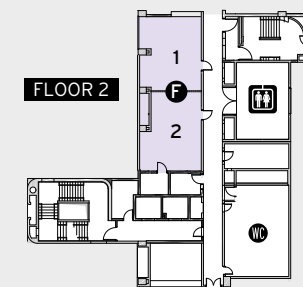

RIU PLAZA

HOTEL RIU PLAZA BERLIN

BERLIN · GERMANY

The Hotel Riu Plaza Berlin is a magnificent city hotel located in the heart of the city centre. This hotel in Berlin has been specially designed to offer you the best facilities for an authentic city break. For this reason, it has free Wi-Fi connection, gym, meeting rooms and an exquisite service characteristic of RIU Hotels & Resorts.

The rooms at the Hotel Riu Plaza Berlin have all the comforts to make your stay unforgettable. In its 300+ rooms, you can enjoy satellite TV with multimedia connectors, desk, kettle with complimentary coffee and rain shower, among many other facilities.

At the Hotel Riu Plaza Berlin you can indulge in an exquisite culinary offering. We offer you the best buffet breakfasts, a la carte lunches in our restaurant, and all kinds of refreshments and snacks in the hotel's lounge bar. In addition, a Grab & Go is available for takeaway meals at any time of the day.

For those who choose our hotel to hold events or business trips, we offer 11 meeting rooms equipped with the best technology. You will be able to gather together more than 800 people and enjoy the service offered by our specialised events team. We guarantee that all your functions and events will be a success.

EVENTS ROOMS

The 6 function rooms of the Hotel Riu Plaza Berlin are the perfect setting for holding your meetings and events in Berlin. This hotel has 1,281 m² and a capacity of up to 1,422 people, not to mention all the services and facilities offered by RIU Hotels & Resorts to meet the needs of any event, whether corporate or social.

FLOOR 1	Area m² (ft²)	Width m (ft)	Length m (ft)	Height m (ft)	Theatre	School	U	Banquet	Cocktail
A BEETHOVEN	247 (2,659)	11 (118)	11.5 (124)	5.8 (19)	206	137	80	124	274
BEETHOVEN 1	135 (1,453)	9 (97)	11.5 (124)	5.8 (19)	113	75	45	68	150
BEETHOVEN 2	112 (1,205)	20 (216)	11.5 (124)	5.8 (19)	93	62	37	56	124
B BACH	150 (1,614)	12 (128)	11.5 (124)	5.8 (19)	125	83	40	75	167
BACH 1	75 (807)	5.75 (62)	11.5 (124)	5.8 (19)	63	42	25	38	83
BACH 2	76 (807)	6 (65)	11.5 (124)	5.8 (19)	63	42	25	38	83
C STRAUSS	46 (495)	5 (54)	11.3 (122)	2.6 (8.5)	38	26	15	23	51
STRAUSS 1	30 (323)	5 (54)	7.6 (82)	2.6 (8.5)	25	17	10	15	33
STRAUSS 2	15 (161)	5 (54)	3.6 (39)	2.6 (8.5)	13	9	5	8	18
D WAGNER	100 (1,076)	6.5 (70)	13.3 (143)	2.6 (8.5)	83	56	30	50	111
E MENDELSSOHN	55 (592)	5 (54)	11.9 (128)	2.6 (8.5)	46	31	18	28	61
MENDELSSOHN 1	37 (398)	5 (54)	6.75 (73)	2.6 (8.5)	31	21	12	19	41
MENDELSSOHN 2	18 (194)	5 (54)	4.05 (44)	2.6 (8.5)	15	10	6	9	20
FOYER 1	N/A	N/A	N/A	2.6 (8.5)	N/A	N/A	N/A	N/A	N/A
FOYER 2	N/A	N/A	N/A	2.6 (8.5)	N/A	N/A	N/A	N/A	N/A

FLOOR 2	Area m² (ft²)	Width m (ft)	Length m (ft)	Height m (ft)	Theatre	School	U	Banquet	Cocktail
F BRAHMS	93 (1,001)	5.4 (58)	17 (183)	2.6 (8.5)	77	51	31	46	103
BRAHMS 1	50 (538)	5.4 (58)	9 (98)	2.6 (8.5)	42	28	17	25	56
BRAHMS 2	43 (463)	5.4 (58)	8 (85)	2.6 (8.5)	35	24	14	21	47