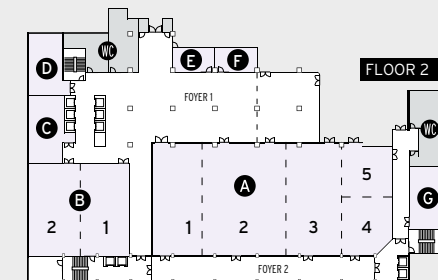

EVENTS ROOMS

FLOOR 2	Area m² (ft²)	Width m (ft)	Length m (ft)	Height m (ft)	Theatre	School	U	Banquet	Cocktail
A BARCELONA	928 (9,989)	21.3 (70)	45.5 (149)	5 (16)	800	450	N/A	600	800
BARCELONA 1,2	530 (5,705)	21.3 (70)	25.3 (83)	5 (16)	450	300	80	300	400
BARCELONA 1	198 (2,131)	21.3 (70)	9.4 (31)	5 (16)	120	84	45	80	150
BARCELONA 2	332 (3,573)	21.3 (70)	15.9 (52)	5 (16)	300	200	60	200	350
BARCELONA 3	198 (2,131)	21.3 (70)	10.6 (34)	5 (16)	120	84	45	80	150
BARCELONA 4,5	180 (1,938)	21.3 (70)	9.6 (31)	5 (16)	120	84	45	80	150
BARCELONA 4	90 (969)	10.5 (34)	9.6 (31)	5 (16)	50	30	20	50	70
BARCELONA 5	90 (969)	10.5 (34)	9.6 (31)	5 (16)	50	30	20	50	70
B BERLIN	329 (3,541)	19 (62)	17.5 (57)	5 (16)	300	200	50	150	300
BERLIN 1	329 (3,541)	9.3 (31)	17.5 (57)	5 (16)	150	100	30	80	100
BERLIN 2	329 (3,541)	9.7 (32)	17.5 (57)	5 (16)	150	100	30	80	100
C AMSTERDAM	81 (872)	6.5 (21)	12.6 (41)	5 (16)	50	30	30	30	50
D MADRID	74 (797)	6.5 (21)	11.6 (38)	5 (16)	50	30	30	30	50
F MALLORCA	75 (807)	6.5 (21)	11.8 (38)	5 (16)	50	30	10	30	50
G PARIS	34 (366)	4.4 (14)	7.8 (26)	2.5 (8)	25	15	10	20	N/A
E LONDON	34 (366)	4.4 (14)	7.8 (26)	2.5 (8)	N/A	N/A	10	N/A	N/A
FOYER 1	524 (5,640)	N/A	N/A	N/A	N/A	N/A	N/A	N/A	N/A
FOYER 2	210 (2,260)	N/A	N/A	N/A	N/A	N/A	N/A	N/A	N/A

FLOOR 4	Area m² (ft²)	Width m (ft)	Length m (ft)	Height m (ft)	Theatre	School	U	Banquet	Cocktail
I PANAMA	1,347 (14,499)	20.7 (68)	65 (213)	5 (16)	1,600	800	N/A	900	1,500
PANAMA 1	473 (5,091)	20.7 (68)	23 (75)	5 (16)	450	260	70	300	350
PANAMA 2	349 (3,757)	20.7 (68)	17 (56)	5 (16)	350	200	55	200	300
PANAMA 3	258 (2,777)	20.7 (68)	12 (39)	5 (16)	180	120	45	100	200
PANAMA 4	267 (2,874)	20.7 (68)	13 (43)	5 (16)	180	120	45	100	200
FOYER 3	260 (2,799)	6.7 (22)	41 (135)	5 (16)	N/A	N/A	N/A	N/A	N/A
FOYER 4	205 (2,206)	N/A	N/A	5 (16)	N/A	N/A	N/A	N/A	N/A
FOYER 5	260 (2,207)	N/A	N/A	5 (16)	N/A	N/A	N/A	N/A	N/A

FLOOR 6	Area m² (ft²)	Width m (ft)	Length m (ft)	Height m (ft)	Theatre	School	U	Banquet	Cocktail
L ROME	150 (1,615)	N/A	19 (62)	4 (13)	70	60	45	60	100
ROME 1	93 (1,001)	8.5 (28)	11 (36)	4 (13)	30	20	20	30	40
ROME 2	57 (614)	7.5 (25)	8 (26)	4 (13)	30	20	20	30	40
M MILANO	150 (1,615)	7.5 (25)	19.5 (64)	4 (13)	70	60	45	60	100
MILANO 1	57 (614)	7.5 (25)	8.5 (28)	4 (13)	30	20	20	30	40
MILANO 2	93 (1,001)	7.5 (25)	11 (36)	4 (13)	30	20	20	30	40
N DUBLIN	60 (646)	7.5 (25)	9 (29)	4 (13)	40	24	20	30	40
O THE SYXTH	336 (3,617)	14 (46)	24 (79)	4.3 (14)	350	200	50	240	300
FOYER 6	177 (1,905)	N/A	N/A	4 (13)	N/A	N/A	N/A	N/A	N/A