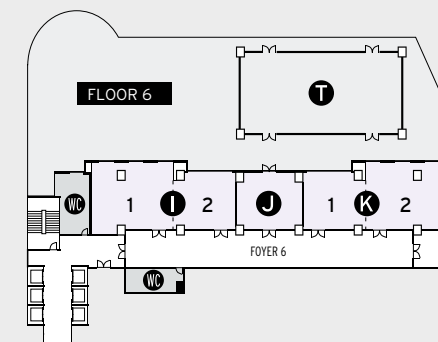

EVENTS ROOMS

FLOOR 2	Area m² (ft²)	Width m (ft)	Length m (ft)	Height m (ft)	Theatre	School	U	Banquet	Cocktail
A BARCELONA	928 (9,989)	21.3 (70)	45.5 (149)	5 (16)	800	450	N/A	600	800
BARCELONA 1,2	530 (5,705)	21.3 (70)	25.3 (83)	5 (16)	450	300	80	300	400
BARCELONA 1	198 (2,131)	21.3 (70)	9.4 (31)	5 (16)	120	84	45	80	150
BARCELONA 2	332 (3,573)	21.3 (70)	15.9 (52)	5 (16)	300	200	60	200	350
BARCELONA 3	198 (2,131)	21.3 (70)	10.6 (34)	5 (16)	120	84	45	80	150
BARCELONA 4,5	180 (1,938)	21.3 (70)	9.6 (31)	5 (16)	120	84	45	80	150
BARCELONA 4	90 (969)	10.5 (34)	9.6 (31)	5 (16)	50	30	20	50	70
BARCELONA 5	90 (969)	10.5 (34)	9.6 (31)	5 (16)	50	30	20	50	70
B BERLIN	329 (3,541)	19 (62)	17.5 (57)	5 (16)	300	200	50	150	300
BERLIN 1	329 (3,541)	9.3 (31)	17.5 (57)	5 (16)	150	100	30	80	100
BERLIN 2	329 (3,541)	9.7 (32)	17.5 (57)	5 (16)	150	100	30	80	100
C AMSTERDAM	81 (872)	6.5 (21)	12.6 (41)	5 (16)	50	30	30	30	50
D MADRID	74 (797)	6.5 (21)	11.6 (38)	5 (16)	50	30	30	30	50
F MALLORCA	75 (807)	6.5 (21)	11.8 (38)	5 (16)	50	30	10	30	50
G PARIS	34 (366)	4.4 (14)	7.8 (26)	2.5 (8)	25	15	10	20	N/A
E LONDON	34 (366)	4.4 (14)	7.8 (26)	2.5 (8)	N/A	N/A	10	N/A	N/A
FOYER 1	524 (5,640)	N/A	N/A	N/A	N/A	N/A	N/A	N/A	N/A
FOYER 2	210 (2,260)	N/A	N/A	N/A	N/A	N/A	N/A	N/A	N/A

FLOOR 4	Area m² (ft²)	Width m (ft)	Length m (ft)	Height m (ft)	Theatre	School	U	Banquet	Cocktail
I PANAMA	1,347 (14,499)	20.7 (68)	65 (213)	5 (16)	1,600	800	N/A	900	1,500
PANAMA 1	473 (5,091)	20.7 (68)	23 (75)	5 (16)	450	260	70	300	350
PANAMA 2	349 (3,757)	20.7 (68)	17 (56)	5 (16)	350	200	55	200	300
PANAMA 3	258 (2,777)	20.7 (68)	12 (39)	5 (16)	180	120	45	100	200
PANAMA 4	267 (2,874)	20.7 (68)	13 (43)	5 (16)	180	120	45	100	200
FOYER 3	260 (2,799)	6.7 (22)	41 (135)	5 (16)	N/A	N/A	N/A	N/A	N/A
FOYER 4	205 (2,206)	N/A	N/A	5 (16)	N/A	N/A	N/A	N/A	N/A
FOYER 5	260 (2,207)	N/A	N/A	5 (16)	N/A	N/A	N/A	N/A	N/A

FLOOR 6	Area m² (ft²)	Width m (ft)	Length m (ft)	Height m (ft)	Theatre	School	U	Banquet	Cocktail
L ROME	150 (1,615)	N/A	19 (62)	4 (13)	70	60	45	60	100
ROME 1	93 (1,001)	8.5 (28)	11 (36)	4 (13)	30	20	20	30	40
ROME 2	57 (614)	7.5 (25)	8 (26)	4 (13)	30	20	20	30	40
M MILANO	150 (1,615)	7.5 (25)	19.5 (64)	4 (13)	70	60	45	60	100
MILANO 1	57 (614)	7.5 (25)	8.5 (28)	4 (13)	30	20	20	30	40
MILANO 2	93 (1,001)	7.5 (25)	11 (36)	4 (13)	30	20	20	30	40
N DUBLIN	60 (646)	7.5 (25)	9 (29)	4 (13)	40	24	20	30	40
O THE SYXTH	336 (3,617)	14 (46)	24 (79)	4.3 (14)	350	200	50	240	300
FOYER 6	177 (1,905)	N/A	N/A	4 (13)	N/A	N/A	N/A	N/A	N/A