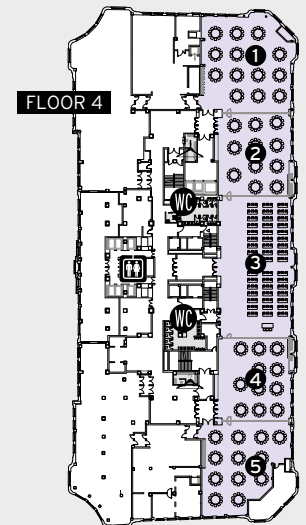

In the facilities of the Riu Plaza España Hotel, there are more than 550 rooms with mini fridge, air conditioning and heating, electronic safe and a courtesy kit, among many other facilities, to offer you the most pleasant stay. You can also cool off in the outdoor swimming pool on the 21st floor, or practise your workout routines in the gym.

We invite you to discover our most exclusive spaces located on the 26th floor of the building: El Edén Gastrobar and Sky Bar, a trendy place that will surprise you with its exquisite selection of cocktails and drinks.

On the 27th floor is the Rooftop Bar, one of the best terraces with 360° panoramic views of the city, stroll along the walkway or take a seat on the glass balcony. This is undoubtedly the perfect place to enjoy Madrid from the sky.

If you are looking to hold your most special meetings and events in the Spanish capital, the Riu Plaza España Hotel is sure to be your ideal venue, as it has a total of 16 meeting rooms and outdoor spaces with a capacity of up to 1,500 people, and together with the spaces on the upper floors, your celebration will be truly special.

EVENTS ROOMS

FLOOR 3	Area m²	Theatre	School	Cabaret	U Shape	Imperial	Banquet 8	Banquet 10	Buffet	Cocktail
1A Cibeles	105	100	80	48	33	26	56	70	40	90
1B Puerta del Sol	50	30	20	16	15	12	16	20	-	25
1AB C + PS	155	130	100	64	48	38	72	90	40	115
2 Plaza Mayor	101	60	48	32	21	22	32	40	18	50
3 Chamberi	72	50	36	24	27	28	32	40	-	40
4A Neptuno	121	110	90	48	33	26	56	70	40	95
4B P. de Alcalá	45	30	20	16	15	12	16	20	-	25
4AB N + PA	166	140	110	64	48	38	72	90	40	120
5A Princesa	112	35	30	32	26	20	40	50	27	50
5B Colón	157	80	48	32	28	28	48	60	32	80
5C Retiro	113	35	30	32	20	20	40	50	16	30
5AB P + C	269	115	78	64	54	48	88	110	59	130
5ABC P + C + R	382	150	108	96	74	68	128	160	75	160
5BC C + R	270	115	78	64	48	48	88	110	48	110
6A Callao	158	80	48	32	28	28	48	60	32	80
6B Gran Vía	147	35	30	32	26	20	40	50	27	50
6 C + GV	305	115	78	64	54	48	88	110	59	130

FLOOR 4	Area m²	Theatre	School	Cabaret	U Shape	Imperial	Banquet 8	Banquet 10	Buffet	Cocktail
Madrid 1	358	350	200	140	64	74	152	190	120	260
Madrid 1-2	620	550	320	260	124	144	296	230	230	480
Madrid 1-3	1,046	990	620	410	218	248	488	410	380	820
Madrid 1-4	1,306	1,230	760	512	278	318	608	730	468	1,030
Madrid 1-5	1,593	1,330	820	568	290	326	688	880	528	1,190
Madrid 2	262	240	120	120	60	70	144	150	110	210
Madrid 2-3	688	640	420	270	160	174	328	390	260	550
Madrid 2-4	948	880	560	372	214	244	448	540	348	750
Madrid 2-5	1,235	908	620	428	226	252	528	690	408	940
Madrid 3	426	400	250	150	100	104	192	240	150	350
Madrid 3-4	686	640	420	252	160	174	312	390	238	550
Madrid 3-5	973	740	510	308	166	182	392	490	298	720
Madrid 4	260	240	120	102	60	70	120	150	88	210
Madrid 4-5	547	380	210	158	66	80	200	250	148	370
Madrid 5	287	140	90	56	30	30	80	100	60	160