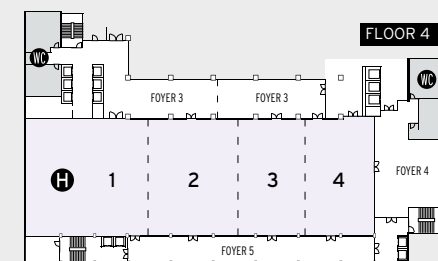

EVENTS ROOMS

FLOOR 2	Area m² (ft²)	Width m (ft)	Length m (ft)	Height m (ft)	Theatre	School	U	Banquet	Cocktail
A BARCELONA	928 (9,989)	21.3 (70)	45.5 (149)	5 (16)	800	450	N/A	600	800
BARCELONA 1,2	530 (5,705)	21.3 (70)	25.3 (83)	5 (16)	450	300	80	300	400
BARCELONA 1	198 (2,131)	21.3 (70)	9.4 (31)	5 (16)	120	84	45	80	150
BARCELONA 2	332 (3,573)	21.3 (70)	15.9 (52)	5 (16)	300	200	60	200	350
BARCELONA 3	198 (2,131)	21.3 (70)	10.6 (34)	5 (16)	120	84	45	80	150
BARCELONA 4,5	180 (1,938)	21.3 (70)	9.6 (31)	5 (16)	120	84	45	80	150
BARCELONA 4	90 (969)	10.5 (34)	9.6 (31)	5 (16)	50	30	20	50	70
BARCELONA 5	90 (969)	10.5 (34)	9.6 (31)	5 (16)	50	30	20	50	70
B BERLIN	329 (3,541)	19 (62)	17.5 (57)	5 (16)	300	200	50	150	300
BERLIN 1	329 (3,541)	9.3 (31)	17.5 (57)	5 (16)	150	100	30	80	100
BERLIN 2	329 (3,541)	9.7 (32)	17.5 (57)	5 (16)	150	100	30	80	100
C AMSTERDAM	81 (872)	6.5 (21)	12.6 (41)	5 (16)	50	30	30	30	50
D MADRID	74 (797)	6.5 (21)	11.6 (38)	5 (16)	50	30	30	30	50
F MALLORCA	75 (807)	6.5 (21)	11.8 (38)	5 (16)	50	30	10	30	50
G PARIS	34 (366)	4.4 (14)	7.8 (26)	2.5 (8)	25	15	10	20	N/A
E LONDON	34 (366)	4.4 (14)	7.8 (26)	2.5 (8)	N/A	N/A	10	N/A	N/A
FOYER 1	524 (5,640)	N/A	N/A	N/A	N/A	N/A	N/A	N/A	N/A
FOYER 2	210 (2,260)	N/A	N/A	N/A	N/A	N/A	N/A	N/A	N/A

FLOOR 4	Area m² (ft²)	Width m (ft)	Length m (ft)	Height m (ft)	Theatre	School	U	Banquet	Cocktail
I PANAMA	1,347 (14,499)	20.7 (68)	65 (213)	5 (16)	1,600	800	N/A	900	1,500
PANAMA 1	473 (5,091)	20.7 (68)	23 (75)	5 (16)	450	260	70	300	350
PANAMA 2	349 (3,757)	20.7 (68)	17 (56)	5 (16)	350	200	55	200	300
PANAMA 3	258 (2,777)	20.7 (68)	12 (39)	5 (16)	180	120	45	100	200
PANAMA 4	267 (2,874)	20.7 (68)	13 (43)	5 (16)	180	120	45	100	200
FOYER 3	260 (2,799)	6.7 (22)	41 (135)	5 (16)	N/A	N/A	N/A	N/A	N/A
FOYER 4	205 (2,206)	N/A	N/A	5 (16)	N/A	N/A	N/A	N/A	N/A
FOYER 5	260 (2,207)	N/A	N/A	5 (16)	N/A	N/A	N/A	N/A	N/A

FLOOR 6	Area m² (ft²)	Width m (ft)	Length m (ft)	Height m (ft)	Theatre	School	U	Banquet	Cocktail
L ROME	150 (1,615)	N/A	19 (62)	4 (13)	70	60	45	60	100
ROME 1	93 (1,001)	8.5 (28)	11 (36)	4 (13)	30	20	20	30	40
ROME 2	57 (614)	7.5 (25)	8 (26)	4 (13)	30	20	20	30	40
M MILANO	150 (1,615)	7.5 (25)	19.5 (64)	4 (13)	70	60	45	60	100
MILANO 1	57 (614)	7.5 (25)	8.5 (28)	4 (13)	30	20	20	30	40
MILANO 2	93 (1,001)	7.5 (25)	11 (36)	4 (13)	30	20	20	30	40
N DUBLIN	60 (646)	7.5 (25)	9 (29)	4 (13)	40	24	20	30	40
O THE SYXTH	336 (3,617)	14 (46)	24 (79)	4.3 (14)	350	200	50	240	300
FOYER 6	177 (1,905)	N/A	N/A	4 (13)	N/A	N/A	N/A	N/A	N/A