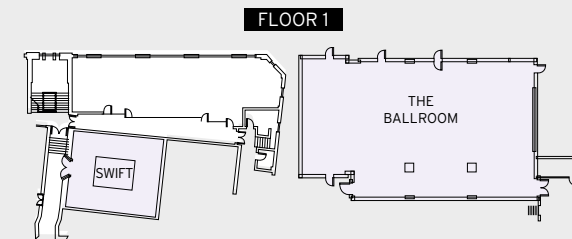

RIU PLAZA

HOTEL RIU PLAZA THE GRESHAM DUBLIN

DUBLIN · IRELAND

The new Hotel Riu Plaza The Gresham Dublin, fully refurbished in 2023, is located in the heart of Dublin city centre on the renowned O'Connell Street, in a historic building that has become one of the city's iconic landmarks. This hotel on Ireland's most important street offers you the best facilities to enjoy an unforgettable holiday with RIU Hotels & Resorts.

This city hotel in Dublin has 404 rooms equipped with all the comforts you need during your stay with us, including TV, air conditioning, heating, kettle, mini fridge, bathroom amenities and Wi-Fi.

The hotel has 9 conference rooms, each with different characteristics so that you can hold all kinds of events. These rooms are perfectly equipped to make your meetings a success. In addition, Hotel Riu Plaza The Gresham Dublin is located in close proximity to the Dublin Convention Centre and the IFSC area, making it the ideal location for business travellers.

The new Hotel Riu Plaza The Gresham Dublin boasts a rich and carefully selected gastronomy for you to enjoy authentic culinary experiences. On the premises you will also find a bar where you can enjoy the best snacks or relax with an authentic tea and a gym to keep in shape.

EVENTS ROOMS

The Hotel Riu Plaza The Gresham Dublin offers 9 conference rooms for your most important events. In our facilities, you will find everything you need for your meetings to be a success.

GROUND FLOOR	Area m² (ft²)	Width m (ft)	Length m (ft)	Height m (ft)	Theatre	School	U	Banquet	Cocktail
TRINITY SUITE	181 (1,948)	21.6 (233)	8.4 (90)	2.74 (29)	180	70	40	110	160
TRINITY ROOM 1	91 (980)	10.8 (116)	8.4 (90)	2.74 (29)	80	30	30	50	60
TRINITY ROOM 2	92 (980)	10.8 (116)	8.4 (90)	2.74 (29)	80	30	30	50	60
O'CONNELL SUITE	289 (3,111)	13.5 (145)	21.4 (230)	2.74 (29)	180	70	40	130	200
O'CONNELL ROOM 1	182 (1,959)	8.5 (92)	21.4 (230)	2.74 (29)	80	30	30	50	60
O'CONNELL ROOM 4	108 (1,163)	5 (54)	21.4 (230)	2.74 (29)	80	30	30	50	60
GOLDSMITH SUITE	24 (258)	4.57 (49)	5.18 (56)	2.74 (29)	20	12	12	N/A	N/A
BURKE ROOM	24 (258)	4.57 (49)	5.18 (56)	2.74 (29)	20	12	12	N/A	N/A
HYDE ROOM	24 (258)	4.57 (49)	5.18 (56)	2.74 (29)	20	12	12	N/A	N/A

FLOOR 1	Area m² (ft²)	Width m (ft)	Length m (ft)	Height m (ft)	Theatre	School	U	Banquet	Cocktail
THE BALLROOM	320 (3,445)	13.9 (150)	23 (248)	4 (43)	260	150	60	180	300
SWIFT ROOM	91 (980)	8.53 (92)	11 (118)	2.74 (29)	80	40	30	50	60