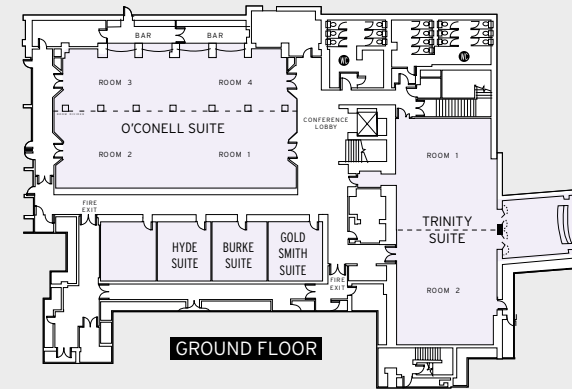

RIU PLAZA

HOTEL RIU PLAZA THE GRESHAM DUBLIN

DUBLIN · IRELAND

The new Hotel Riu Plaza The Gresham Dublin, fully refurbished in 2023, is located in the heart of Dublin city centre on the renowned O'Connell Street, in a historic building that has become one of the city's iconic landmarks. This hotel on Ireland's most important street offers you the best facilities to enjoy an unforgettable holiday with RIU Hotels & Resorts.

This city hotel in Dublin has 404 rooms equipped with all the comforts you need during your stay with us, including TV, air conditioning, heating, kettle, mini fridge, bathroom amenities and Wi-Fi.

The hotel has 9 conference rooms, each with different characteristics so that you can hold all kinds of events. These rooms are perfectly equipped to make your meetings a success. In addition, Hotel Riu Plaza The Gresham Dublin is located in close proximity to the Dublin Convention Centre and the IFSC area, making it the ideal location for business travellers.

The new Hotel Riu Plaza The Gresham Dublin boasts a rich and carefully selected gastronomy for you to enjoy authentic culinary experiences. On the premises you will also find a bar where you can enjoy the best snacks or relax with an authentic tea and a gym to keep in shape.

EVENTS ROOMS

The Hotel Riu Plaza The Gresham Dublin offers 9 conference rooms for your most important events. In our facilities, you will find everything you need for your meetings to be a success.

GROUND FLOOR	Area m² (ft²)	Width m (ft)	Length m (ft)	Height m (ft)	Theatre	School	U	Banquet	Cocktail
TRINITY SUITE	181 (1,948)	21.6 (233)	8.4 (90)	2.74 (29)	180	70	40	110	160
TRINITY ROOM 1	91 (980)	10.8 (116)	8.4 (90)	2.74 (29)	80	30	30	50	60
TRINITY ROOM 2	92 (980)	10.8 (116)	8.4 (90)	2.74 (29)	80	30	30	50	60
O'CONNELL SUITE	289 (3,111)	13.5 (145)	21.4 (230)	2.74 (29)	180	70	40	130	200
O'CONNELL ROOM 1	182 (1,959)	8.5 (92)	21.4 (230)	2.74 (29)	80	30	30	50	60
O'CONNELL ROOM 4	108 (1,163)	5 (54)	21.4 (230)	2.74 (29)	80	30	30	50	60
GOLDSMITH SUITE	24 (258)	4.57 (49)	5.18 (56)	2.74 (29)	20	12	12	N/A	N/A
BURKE ROOM	24 (258)	4.57 (49)	5.18 (56)	2.74 (29)	20	12	12	N/A	N/A
HYDE ROOM	24 (258)	4.57 (49)	5.18 (56)	2.74 (29)	20	12	12	N/A	N/A

FLOOR 1	Area m² (ft²)	Width m (ft)	Length m (ft)	Height m (ft)	Theatre	School	U	Banquet	Cocktail
THE BALLROOM	320 (3,445)	13.9 (150)	23 (248)	4 (43)	260	150	60	180	300
SWIFT ROOM	91 (980)	8.53 (92)	11 (118)	2.74 (29)	80	40	30	50	60