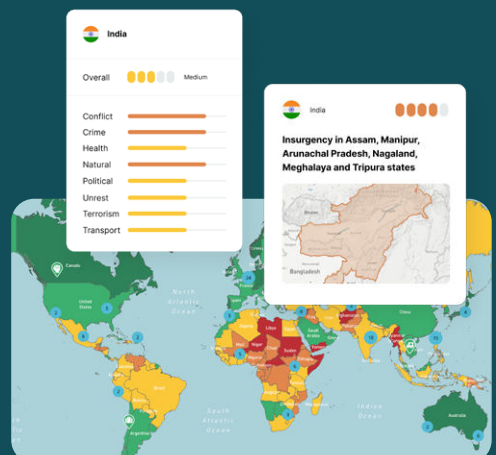

Travel Risk Intelligence

With over a million users empowered each month, Riskline is a travel risk intelligence solution that helps travel, tech, security and assistance companies keep travellers informed before and during their trip.

WorldInsights™

Travel risk data for every step of the journey

ANALYSE

Destination Research

Destination risk, safety & travel reports

EXPLORE

Travel Search

Visa, health, safety & document requirements

PREPARE

TripReady

Pre-travel security & travel safety advisories

ARRIVE

Realtime Alerts

Breaking on-site travel risk updates 24/7

Product Integrations

- ☒ API
- ☒ Widget
- ☒ Portal

2007

Almost two decades strong
Built by travel road warriors
& security veterans

24/7/365

Operating non-stop and providing
real-time travel risk information

220+

Countries & territories

260+

Cities covered

Destination Research

Leverage all Riskline data your way – in any format or length.
Destination risk, safety and travel guidance for any city or country.

- Political escalations, terrorism, conflict, unrest, crime, natural disasters, health and local transport risks
- 5 risk levels
- Integration: API or within the Riskline portal with a global risk map

[Learn more](#)