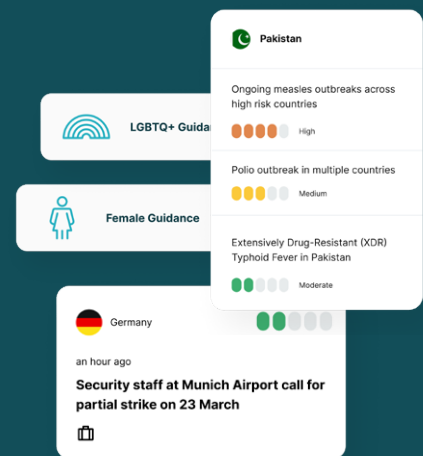

Destination Research

Leverage all Riskline data your way – in any format or length.
Destination risk, safety and travel guidance for any city or country.

- Political escalations, terrorism, conflict, unrest, crime, natural disasters, health and local transport risks
- 5 risk levels
- Integration: API or within the Riskline portal with a global risk map

[Learn more](#)

Travel Search

Enhance user experience with personalised data. Visa, health, document requirements and safety considerations for traveller's destination.

- Entry requirements, upcoming events, possible disruptions, and safety considerations for requested destinations
- Realtime accurate information
- A powerful interactive map
- Integration: API or embeddable widget

[Learn more](#)

TripReady

Ensure the well-being of your mobile workforce with traveller-specific advice and breaking event updates before the trip. Pre-travel advisories, safety considerations and destination travel risk levels.

- Breaking events and travel risk levels in a certain destination
- Country-specific information tailored for LGBTQ+, female and tech-dependent travellers
- Integration: Customised webpage

[Learn more](#)