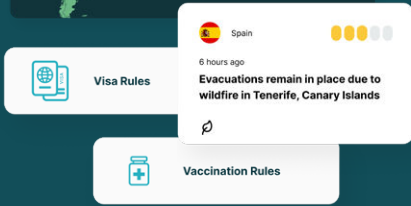

Destination Research

Leverage all Riskline data your way – in any format or length.
Destination risk, safety and travel guidance for any city or country.

- Political escalations, terrorism, conflict, unrest, crime, natural disasters, health and local transport risks
- 5 risk levels
- Integration: API or within the Riskline portal with a global risk map

[Learn more](#)

Travel Search

Enhance user experience with personalised data. Visa, health, document requirements and safety considerations for traveller's destination.

- Entry requirements, upcoming events, possible disruptions, and safety considerations for requested destinations
- Realtime accurate information
- A powerful interactive map
- Integration: API or embeddable widget

[Learn more](#)

TripReady

Ensure the well-being of your mobile workforce with traveller-specific advice and breaking event updates before the trip. Pre-travel advisories, safety considerations and destination travel risk levels.

- Breaking events and travel risk levels in a certain destination
- Country-specific information tailored for LGBTQ+, female and tech-dependent travellers
- Integration: Customised webpage

[Learn more](#)