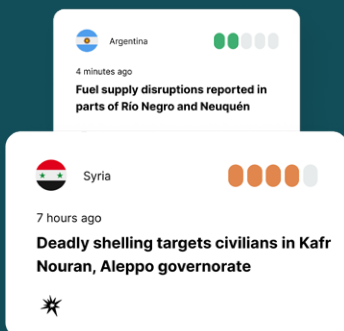

- Breaking events and travel risk levels in a certain destination
- Country-specific information tailored for LGBTQ+, female and tech-dependent travellers
- Integration: Customised webpage

[Learn more](#)

Realtime Alerts

Keep travellers informed during their trip. 24/7 info on health, safety, transport and other disruptions.

- Disruptions related to health and safety, transport and other current events
- Notifications on actual or potential impact on travel itinerary or personal safety
- Risk level, incident description and human-verified specific advice
- Integration: API or portal